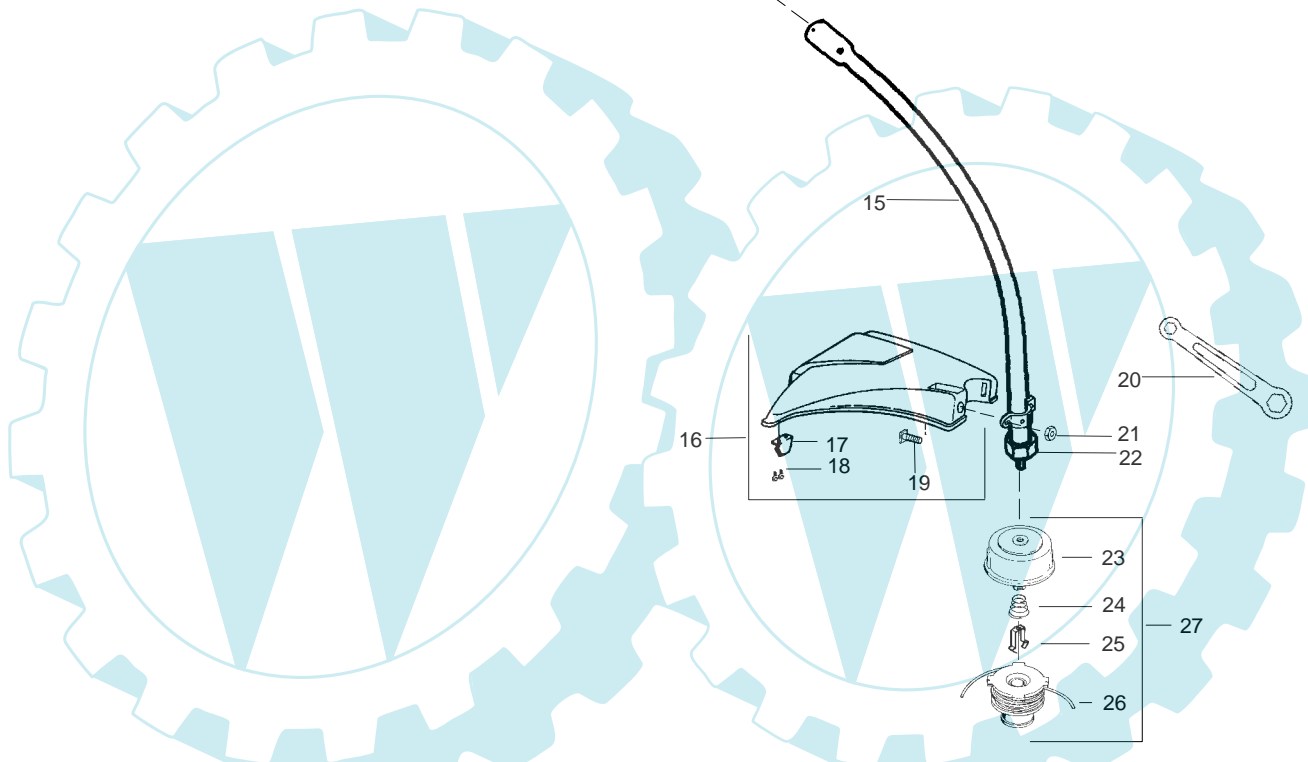

WARNING

All repairs, adjustments and maintenance not described in the Operator's Manual must be performed by qualified service personnel.

Ref.	Part No.	Description	Ref.	Part No.	Description
1.	530015886	Screw-handle/fan hsg	19.	530015820	Bolt
2.	530054837	Hsg.-Throttle (Right)	20.	530056401	Wrench
3.	530071553	Kit-Left Throttle Hsg.	21.	530015197	Nut
4.	---	Assy-Front Wire	22.	530094543	Dustcup
	530054943	(A) Lower Front Wire	23.	530095773	Assy-Hub/Arbor
	530055724	(B) Upper Front Wire	24.	530053241	Spring-Return
5.	530015805	Screw-Alignment	25.	530401957	Retainer-Spool
6.	530015886	Screw	26.	530095845	Assy-Wound Spool
7.	530056236	Assy-Trigger	27.	530058831	Assy-TNG VI 3/8" -RH 2x
8.	530069572	Kit-Switch			
9.	530055699	Assy-Handle-Assist			Not Shown
10.	530015820	Bolt		---	Manual-Operator
11.	530088416	Clamp-Assist Handle		530164503	Euro
12.	530016152	Wingnut		530164504	Aust
13.	530071783	Assy-Upper Shaft (incl. flex shaft & coupler)		530164631	Euro II
				530165175	Euro III
14.	530016344	Screw		530165176	Euro IV
15.	530096255	Assy-Lower Shaft (incl. flex shaft)		530165177	Euro V
16.	530071724	Kit-Shield Ass'y. (Incl.17-21)		530165178	Turkish
17.	530052286	Line Limiter		530058895	Decal-Warning
18.	530015814	Screw-Line Limiter		530056220	Decal-Shaft

✓ = NEW PART NUMBER FOR THIS IPL

★ = REFER TO THE SERVICE REFERENCE INDICATED FOR MORE INFORMATION. (LOCATED AT END OF IPL)