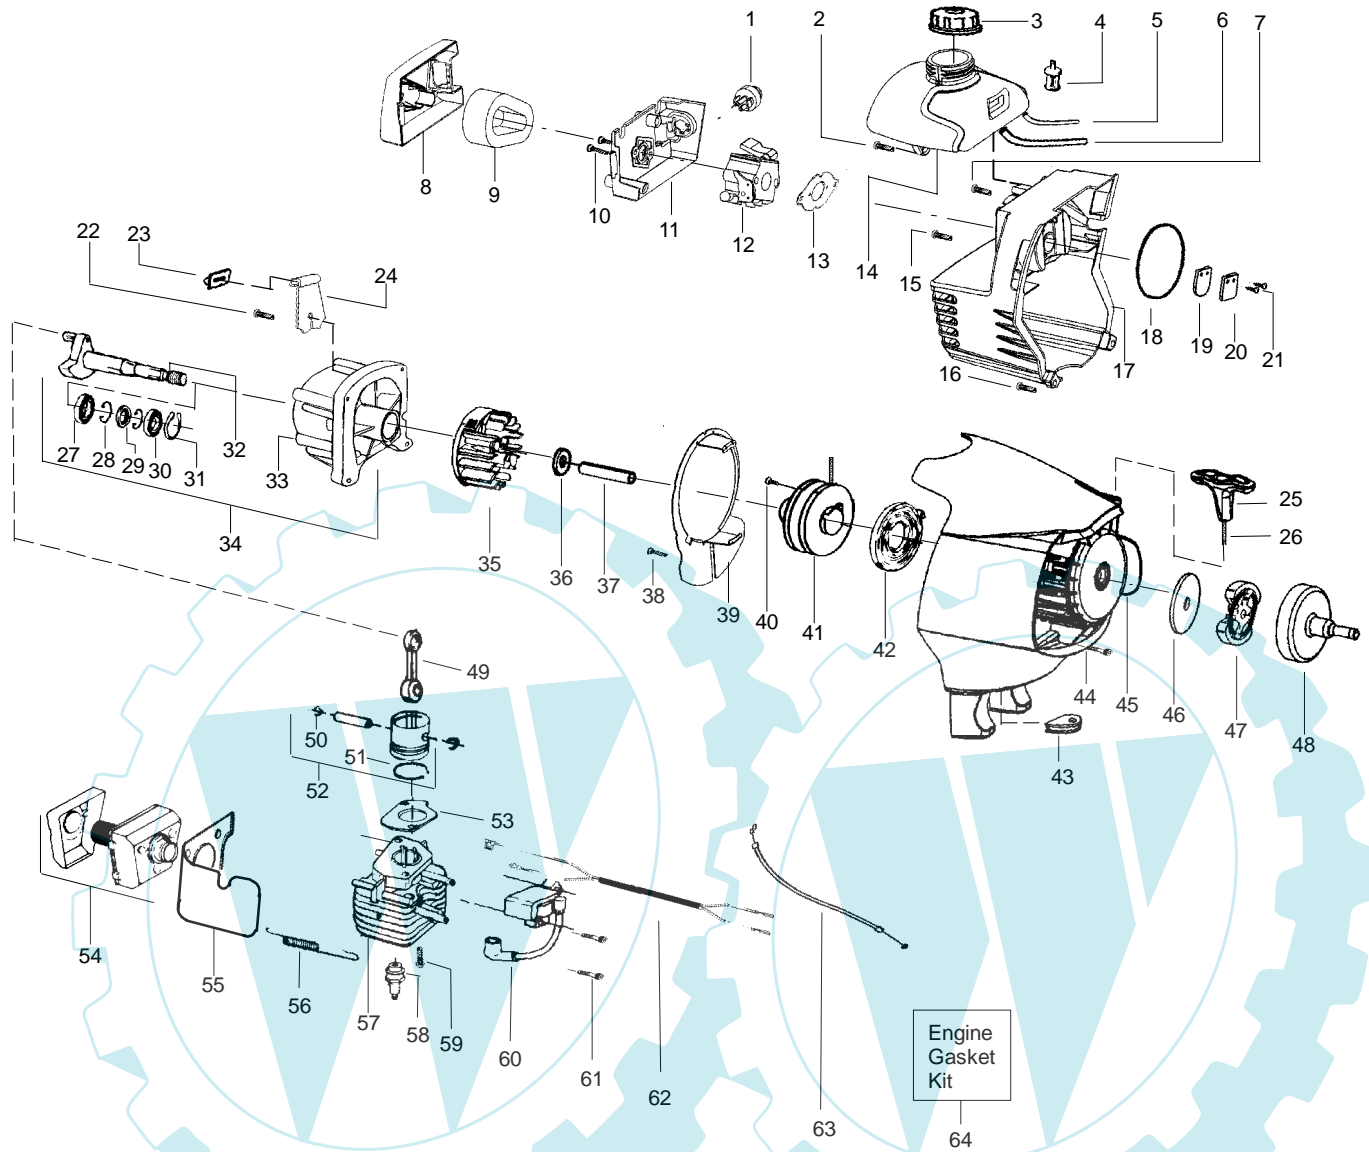

Ref.	Part No.	Description	Ref.	Part No.	Description	Ref.	Part No.	Description
1.	530047721	Bulb-purge	22.	530015875	Screw-tank retainer	44.	530015810	Screw-F/hsg
2.	530015843	Screw-tank	23.	530055492	Isolator-fuel tank	45.	530055248	Housing-Fan w/eyelet
3.	530049386	Assy-Fuel cap	24.	530054941	Ret.-fuel tank	46.	530094189	Washer-Clutch
4.	530095646	Assy-Fuel pick-up	25.	530054834	Handle-starter	47.	530055122	Assy.-Clutch
5.	530071404	Kit-Fuel line	26.	530071400	Kit-Rope	48.	530028799	Assy-Drum
6.	530069216	Kit-Fuel/Purge line	27.	530032103	Bearing-inner	49.	530010960	Assy-Connecting rod
7.	530015775	Screw	28.	530015787	Retainer	50.	530015162	Retainer-piston pin
8.	530054935	Cover-Air box	29.	530019158	Seal	51.	530012594	Ring-Piston
9.	530054946	Filter-Air	30.	530032102	Bearing-outer	52.	530071998	Kit-Piston
10.	530015849	Screw-carb.	31.	530015789	Retainer-crankshaft	53.	530071401	Gasket-Cylinder (kit)
11.	530054934	Box-Air	32.	530028807	Assy-crankshaft	54.	530069310	Kit-Muffler
12.	530071637	Kit-Assy-carb. (WT-628)	33.	530012514	Assy-crankcase	55.	530053346	Heat shield/air dam
(Note: Repair kits are not available for this carburetor)			34.	530071685	Assy-c'case/c'shaft (incl. 27-31,32,33)	56.	530036409	Spring-muffler
13.	530071401	Gasket-Carb. (kit)	35.	530071402	Kit-Flywheel Assy.	57.	530071582	Kit-Cylinder
14.	530055317	Assy-Fuel tank	36.	530016030	Washer	58.	952030249	Spark plug (RCJ-6Y)
15.	530015771	Screw-crankcase	37.	530055620	Spacer	59.	530001624	Bolt-Cylinder
16.	530015952	Screw-shrd to f/hsg.	38.	530015775	Screw-baffle	60.	530039218	Module-Ignition
17.	530056044	Shroud	39.	530054939	Plate-baffle	61.	530016357	Screw-module
18.	530071401	O-Ring-c/case (kit)	40.	530016391	Screw-rope	62.	530057238	Assy-Rear wire
19.	530027593	Valve-reed	41.	530071399	Kit-pulley (incl. #40)	63.	530054942	Assy-Throttle Cable
20.	530054596	Stop-reed	42.	530042086	Spring-starter	64.	530071401	Kit-Gasket (incl. 13,18,53)
21.	530016064	Screw-reed valve	43.	530019182	Grommet			

✓ = NEW PART NUMBER FOR THIS IPL

★ = REFER TO THE SERVICE REFERENCE INDICATED FOR MORE INFORMATION. (LOCATED AT END OF IPL)