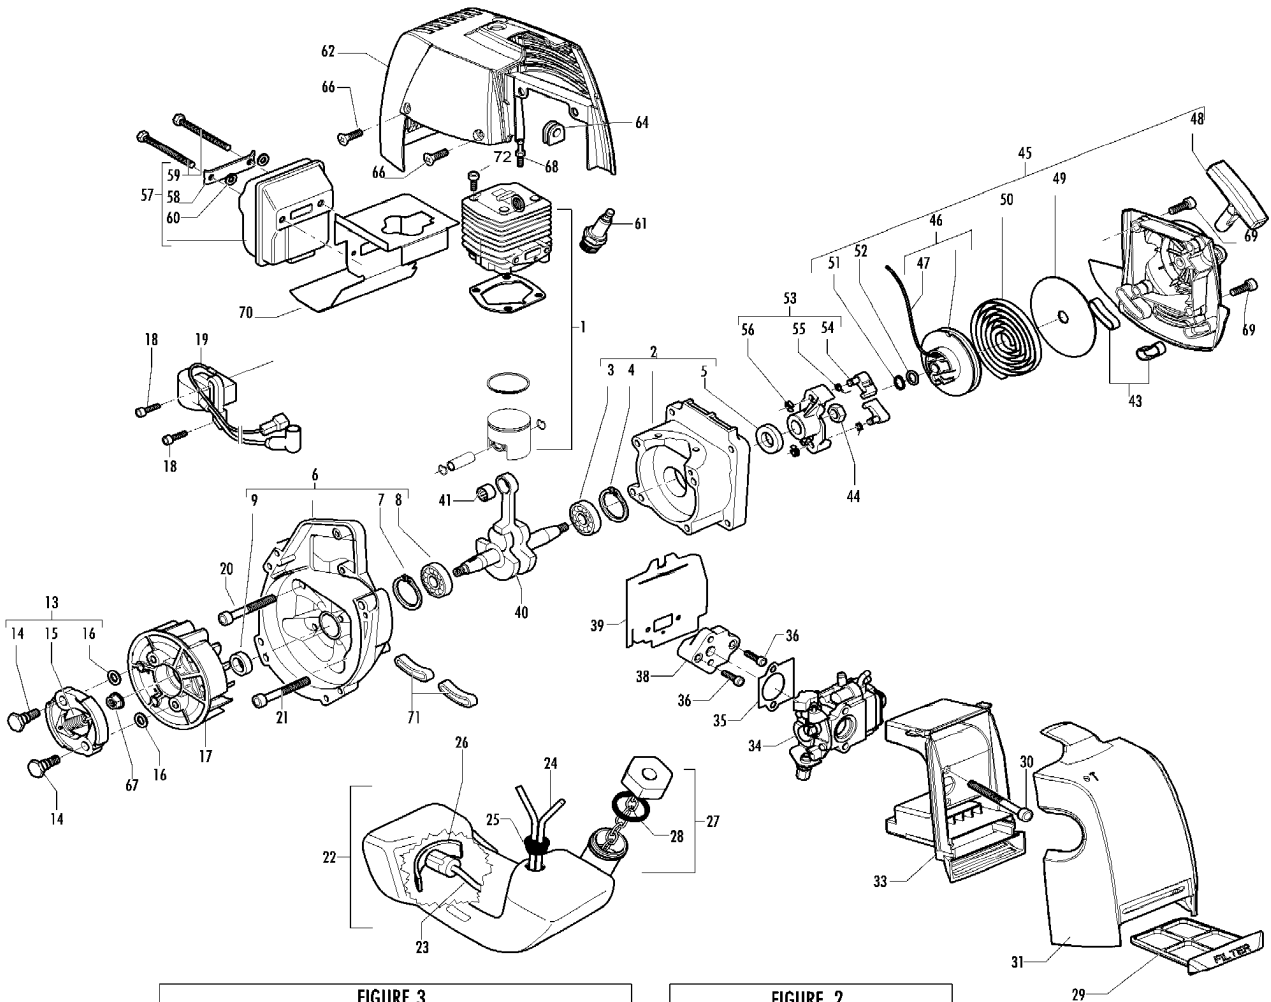

Number of Pages 1 of 5

Factory: IIQ - Valmadrera	Product Group: OP 93
Publication Number: EIPL2004_VP0409001	Petrol Portable
Publication Date: 01/09/04	Sub Group 9433

Service

FIGURE 1

Item	P/N McC	P/N ELX	Qty	DESCRIPTION
FIGURE 1				
C	1	FIGURE 2		
	2	247936	1	Carter kit (starter)
	3	• 235900	1	ball bearing 6002 15/32/9
	4	• 235899	1	seeger ring
C	5	• 228872	1	seal 13-32-5 (S7)
	6	247935	1	Carter kit (flywheel)
	7	• 235899	1	seeger ring
	8	• 235900	1	ball bearing 6002 15/32/9
C	9	• 228872	1	seal 13-32-5 (S7)
B	13	248808	1	clutch assy
	14	• 242369	2	clutch rod
C	15	• 241270	1	clutch spring elite
	16	• 236956	2	washer
	17	242673	1	flywheel
	18	235806	2	screw M5 X 20 TCE
C	19	242783	1	ignition coil
	20	235808	2	screw M5 X 50 TCE
	21	235804	2	screw M5x30
C	22	241541	1	tank mix ass.
B	23	• 229809	1	hose-fuel mm245
B	24	• 229743	1	hose fuel mm150
C	25	• 235675	1	fuel tank grommet
A	26	240452	1	fuel pick up
B	27	242484	1	fuel cap ass'y
A	28	• 236564	1	cap gasket
B	29	242581	1	air filter
	30	235808	2	screw M5 X 50 TCE
	31	242580	1	air filter cover
	33	249136	1	box air filter
C	34	FIGURE 3		
A	35	241281	1	gasket
	36	235806	2	screw M5 X 20 TCE
C	38	241481	1	carb. Spacer
C	39	242855	1	gasket
	40	241267	1	crankshaft ass'y
C	41	227329	1	bearing-needle
	43	242632	2	fuel tank grommet
	44	235218	1	nut M8
C	45	242806	1	starter assy
B	46	• 249163	1	pulley/rope
A	47	• 227703	1	rope
	48	• 240884	1	starter-handle
	49	• 227467	1	shield spring
B	50	• 227300	1	spring rewind
	51	• 242786	1	seeger
	52	• 227470	1	washer
	53	242800	1	starter pawl ass'y
B	54	• 241781	2	pawl
B	55	• 241782	2	spring
	56	• 111088	2	snap ring
C	57	241432	1	muffler ass'y elite
	58	• 227236	1	clamp
	59	• 227274	2	screw M5X60
	60	• 227259	2	washer
A	61	92878	1	spark plug RDJ6J
	62	249420	1	engine cover