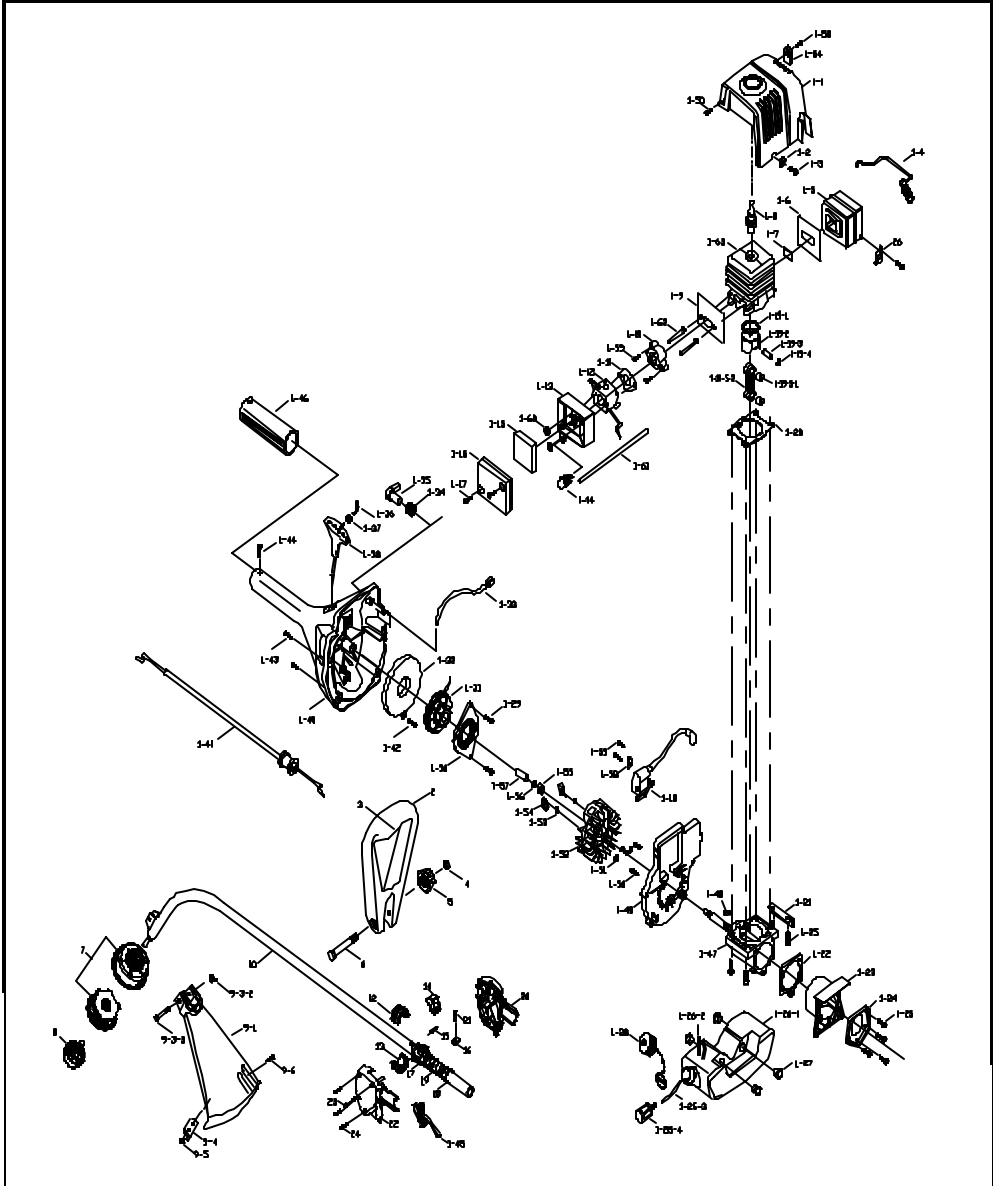

SERVICE SPARE PARTS LIST

SPECIFY MODEL NO. WHEN ORDERING PARTS		DATE	REVISED DATE	PAGE
32cc Gas Trimmer		4/29/2002	NA	1/2
MODEL NO.	M T3312			

32cc Gas Trimmer

MODEL NO. M T3312

Ref.No.	PartNumber	Description
1		ENG ASSY
1-1	MC-224235-60	COVER
1-2	MC-93469-00	WASHER
1-3	MC-111068-00	SCREW
1-4	MC-224044-00	SPRNG,MUFFLER
1-5	MC-224034-00	KIT,MUFFLER
1-6	MC-224228-00	GASKET,MUFFLER
1-7	MC-224922-00	GASKET
1-8	MC-92879-00	SPARK PLUG
1-9	MC-322031-00	GASKET,MUFFLER
1-10	MC-224041-02	MANFOLD,CARBURETOR
1-11	MC-218933-00	GASKET,CARBURETOR
1-12	MC-323602-03	CARBURETOR ASSY
1-13	MC-224238-00	BOX,AR
1-14	MC-224242-01	PRMER,REMOTE
1-15	MC-224239-00	FILTER,AR
1-16	MC-224237-00	COVER,AR CLEANER
1-17	MC-111055-00	SCREW
1-18	MC-219848-01	IGNITDN ASSEMBLY
1-19	MC-224014-00	PESTON/CONNECTNG BAR ASSY
1-19-1	MC-224217-00	RNG,PESTON
1-19-2	MC-325157-00	KIT,PESTON
1-19-3	MC-300482-00	PN,C SHAFT PESTON
1-19-4	MC-215876-00	RNG,RETANNG
1-19-5	MC-224009-00	ROD,CONNECTNG ASSY
1-19-5-1	MC-91117-00	BEARING
1-19-5-2	MC-224226-00	ROD,CONNECTNG
1-20	MC-224022-00	GASKET,CYLINDER
1-21	MC-322060-00	SHELD,MUFFLER
1-22	MC-224023-00	GASKET
1-23	MC-224024-01	PLUG,C CASE
1-24	MC-322437-90	PLATE,C CASE,COATED FNISH
1-25	MC-111065-00	SCREW
1-26	MC-302349-00	TANK ASSY FUEL
1-26-1	MC-323075-00	KIT,FUEL TANK
1-26-2	MC-225163-00	HOSE
1-26-3		HOSE
1-26-4	MC-216985-00	PICKUP,FUEL
1-27	MC-322105-00	ISOLATOR
1-28	MC-223508-00	CAP,FUEL TANK
1-29	MC-223357-00	SCREW
1-30	MC-322362-00	RETANER,PULLEY
1-31	MC-323365-00	DRUM/ROPE ASSY
1-32	MC-222797-00	PACKAGE,SPRNG ASSY
1-33	MC-222926-00	WRE ASSY,SWITCH
1-34	MC-222913-00	SPRNG,BULLON STOP
1-35	MC-222914-00	BULLON,STOP
1-36	MC-323131-00	ROPE,STARTER
1-37	MC-218941-00	WASHER,NYLON
1-38	MC-216792-00	HANDLE,STARTER
1-39	MC-223385-00	GUIDE,ROPE
1-40	MC-224247-61	STARTER HOUSNG
1-41		THROTTLE CABLE
1-42	MC-322027-00	SCREW,SPRNG RETANER