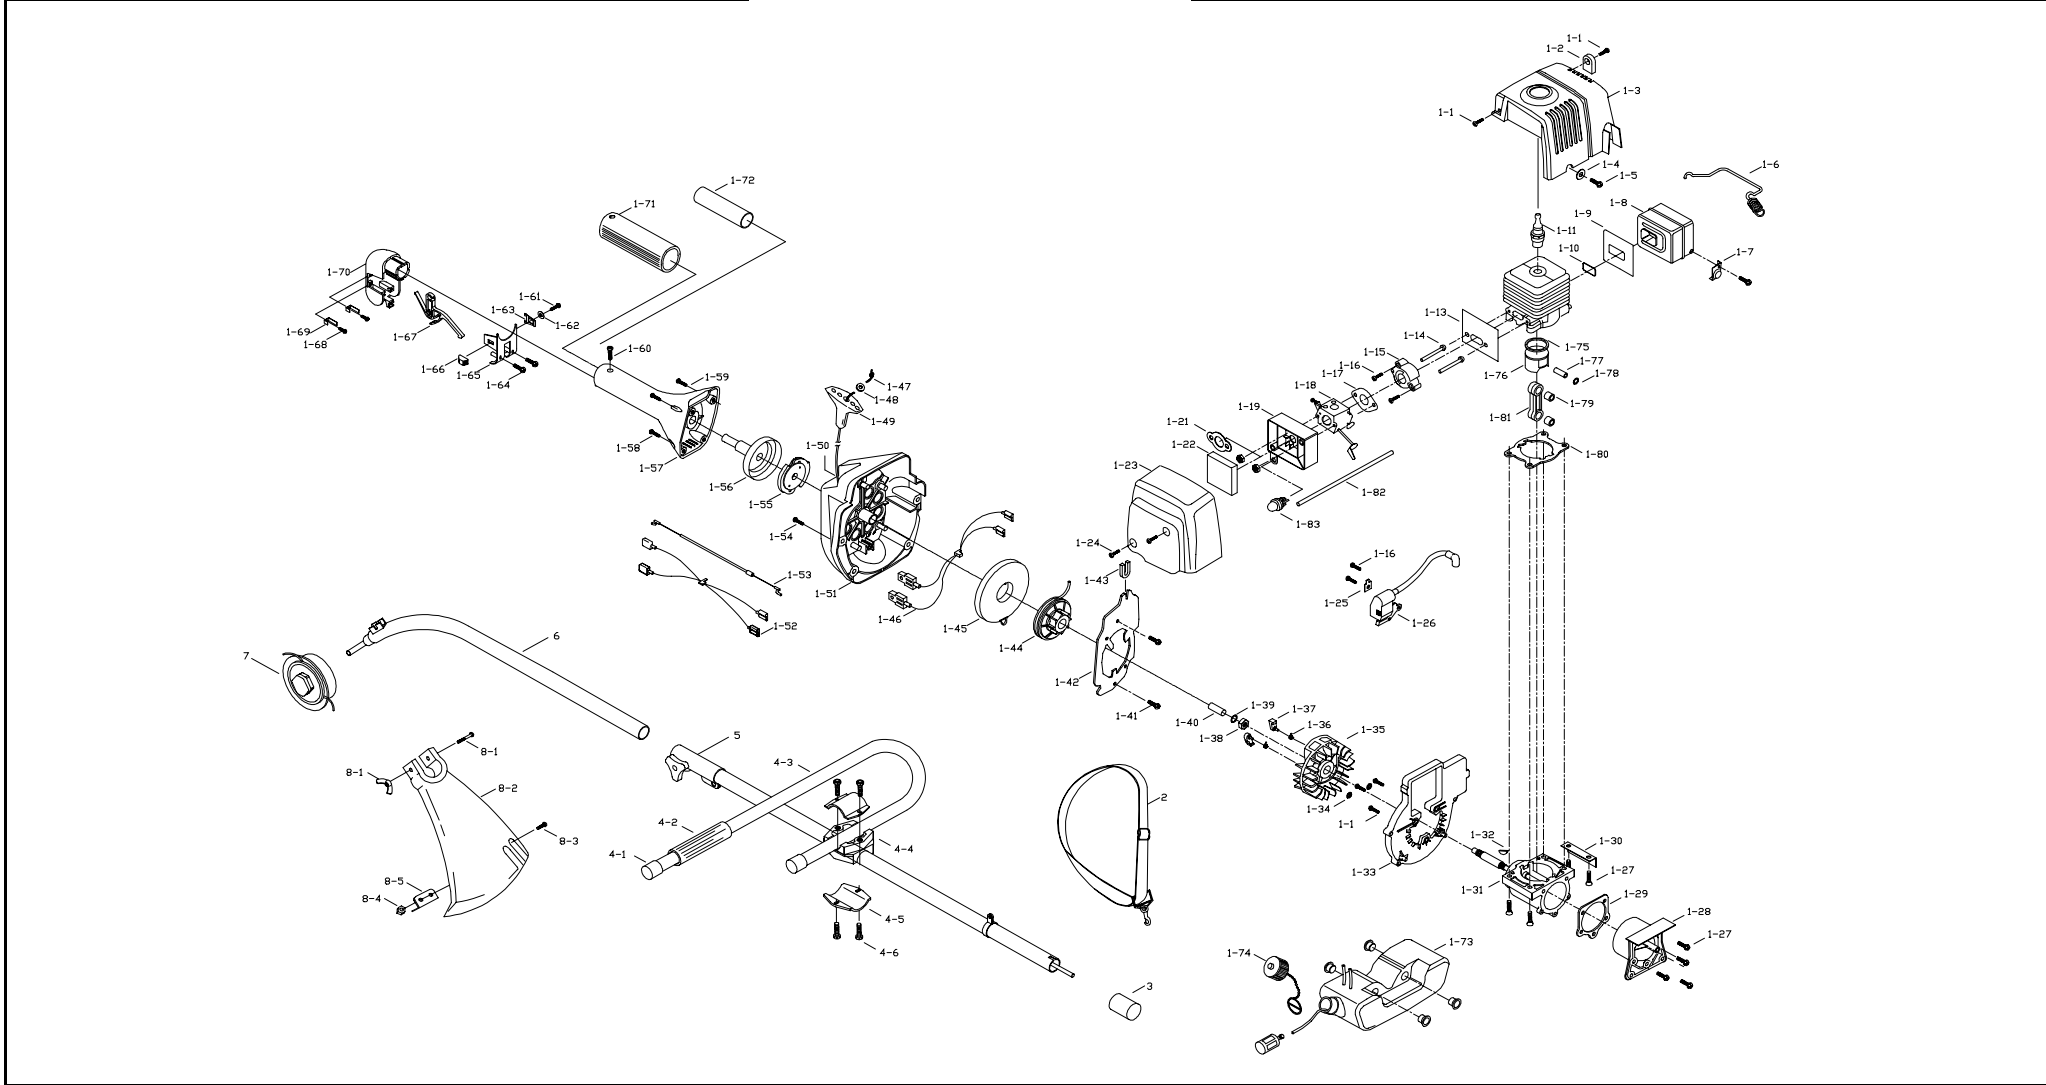

SERVICE SPARE PARTS LIST

SPECIFY MODEL NO. WHEN ORDERING PARTS		DATE	REVISED DATE	PAGE
32cc Gas Trimmer		2003/4/29	N/A	1/2
MODEL NO.	MT3303A1			

SERVICE SPARE PARTS LIST

SPECIFY MODEL NO. WHEN ORDERING PARTS	DATE	REVISED DATE	PAGE
32cc Gas Trimmer			
MODEL NO. MT3303A1	2003/4/29	N/A	2/2