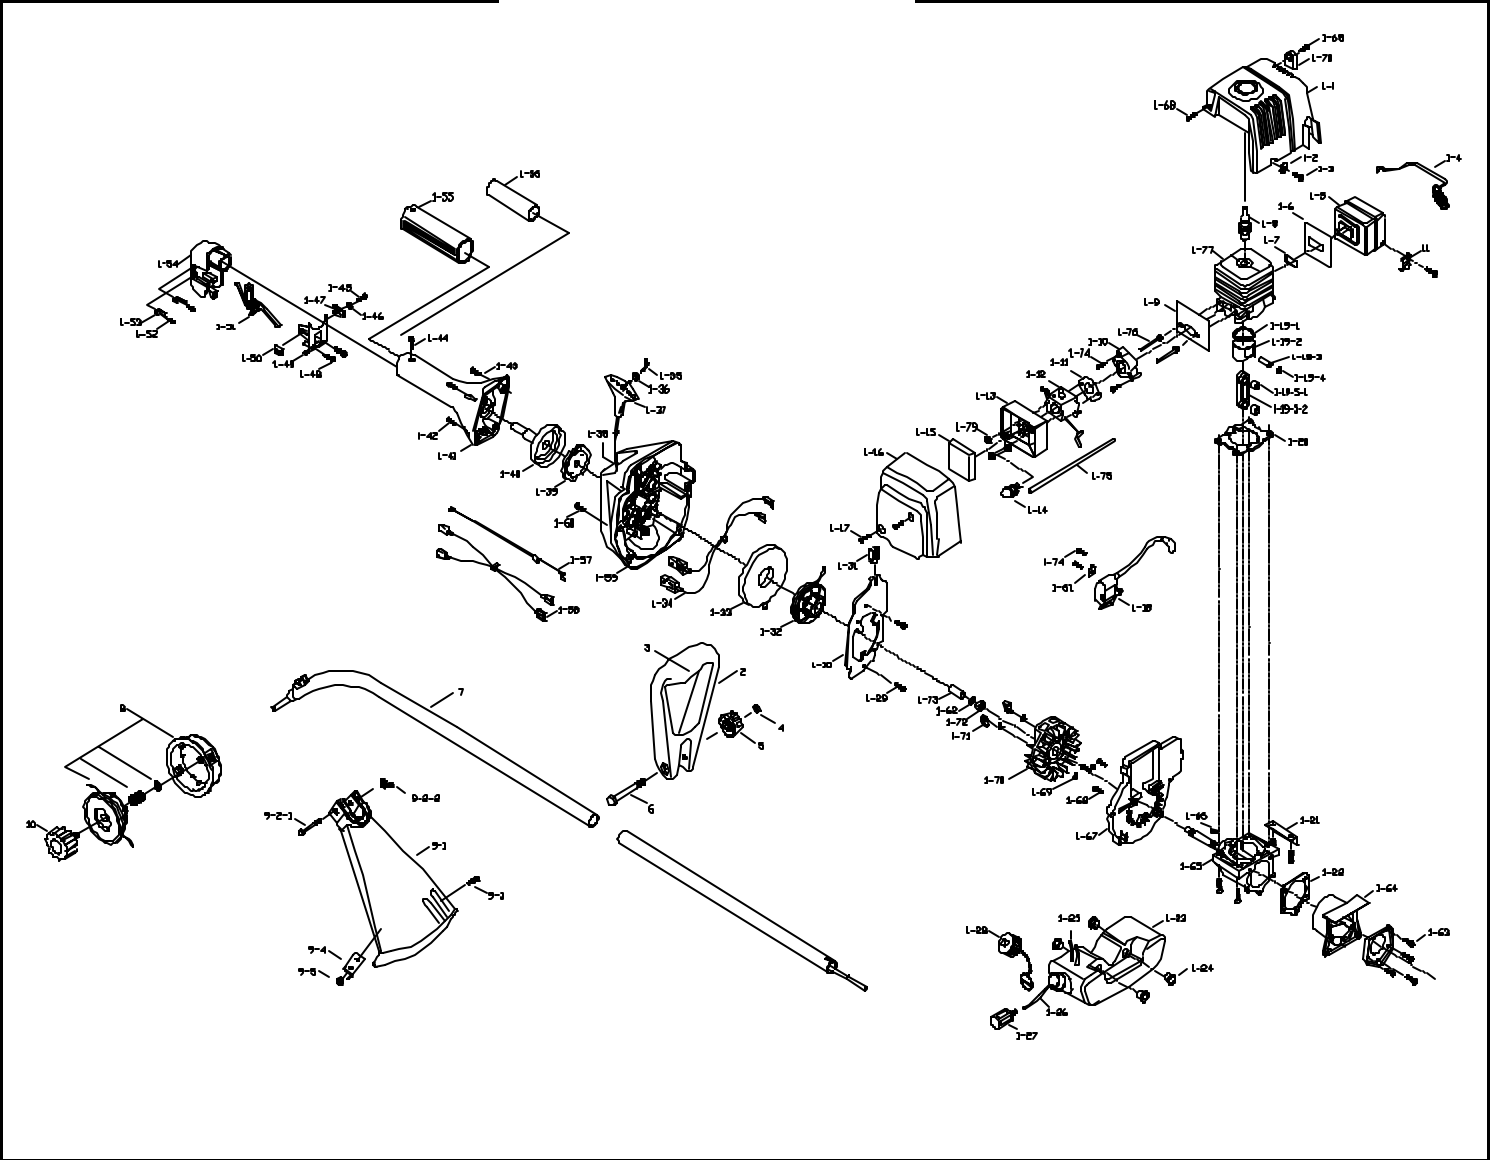

SERVICE SPARE PARTS LIST

SPECIFY MODEL NO. WHEN ORDERING PARTS		DATE	REVISED DATE	PAGE
32cc 17" Swath Curved Shaft, Clutch		4/26/2001	N/A	1/2
MODEL NO.	M T3301			

32cc 17" Swath Curved Shaft, Clutch	
MODEL NO .	M T3301

Ref.No.	PartNumber	Description
1		ENG ASSY
1-1	MC -224235-60	COVER
1-2	MC -93469-00	WASHER
1-3	MC -111068-00	SCREW
1-4	MC -224044-00	SPRING ,MUFFLER
1-5	MC -224034-00	KIT,MUFFLER
1-6	MC -224228-00	GASKET,MUFFLER
1-7	MC -224922-00	GASKET
1-8	MC -92879-00	SPARK PLUG
1-9	MC -322031-00	GASKET,MUFFLER
1-10	MC -224041-02	MANFOLD ,CARBURETOR
1-11	MC -218933-00	GASKET,CARBURETOR
1-12	MC -323602-03	CARBURETOR ASSY
1-13	MC -224238-00	BOX,AR
1-14	MC -224242-01	PRMER ,REMOTE
1-15	MC -224239-00	FILTER,AR
1-16	MC -224236-60	COVER ,AR CLEANER
1-17	MC -111055-00	SCREW
1-18	MC -219848-01	IGNITION ASSEMBLY
1-19	MC -224014-00	PISTON /CONNECTING BAR ASSY
1-19-1	MC -224217-00	RING ,PISTON
1-19-2	MC -325157-00	KIT,PISTON
1-19-3	MC -300482-00	PIN ,C SHAFT PISTON
1-19-4	MC -215876-00	RING ,RETAINING
1-19-5	MC -224009-00	ROD ,CONNECTING ASSY
1-19-5-1	MC -91117-00	BEARING
1-19-5-2	MC -224226-00	ROD ,CONNECTING
1-20	MC -224022-00	GASKET,CYLINDER
1-21	MC -322030-00	SHIELD ,MUFFLER
1-22	MC -224023-00	GASKET
1-23	MC -323075-00	KIT,FUEL TANK
1-24	MC -322105-00	ISOLATOR
1-25	MC -225163-00	HOSE
1-26		HOSE
1-27	MC -216985-00	PICKUP ,FUEL
1-29		SCREW
1-30	MC -224927-00	RETAINER ,PULLEY
1-31	MC -215533-01	GROMMET
1-32		DRUM /ROPE ASSY
1-33	MC -222797-00	PACKAGE ,SPRING ASSY
1-34	MC -301134-00	WREASSY
1-35	MC -323131-00	ROPE ,STARTER
1-36	MC -218941-00	WASHER ,NYLON
1-37	MC -212792-00	HANDLE ,STARTER
1-38	MC -223385-00	GUDE,ROPE
1-39	MC -302260-00	KIT ASSY ,CLUTCH
1-40	MC -302106-00	DRUM ASSY ,CLUTCH
1-41	MC -224912-00	HOUSING ,CLUTCH
1-42	MC -224919-00	SCREW
1-43		SCREW
1-44	MC -111070-00	SCREW
1-45	MC -111069-00	SCREW
1-46	MC -105497-00	WASHER
1-47	MC -224246-00	CONTACT ,SWITCH
1-48	MC -111061-00	SCREW