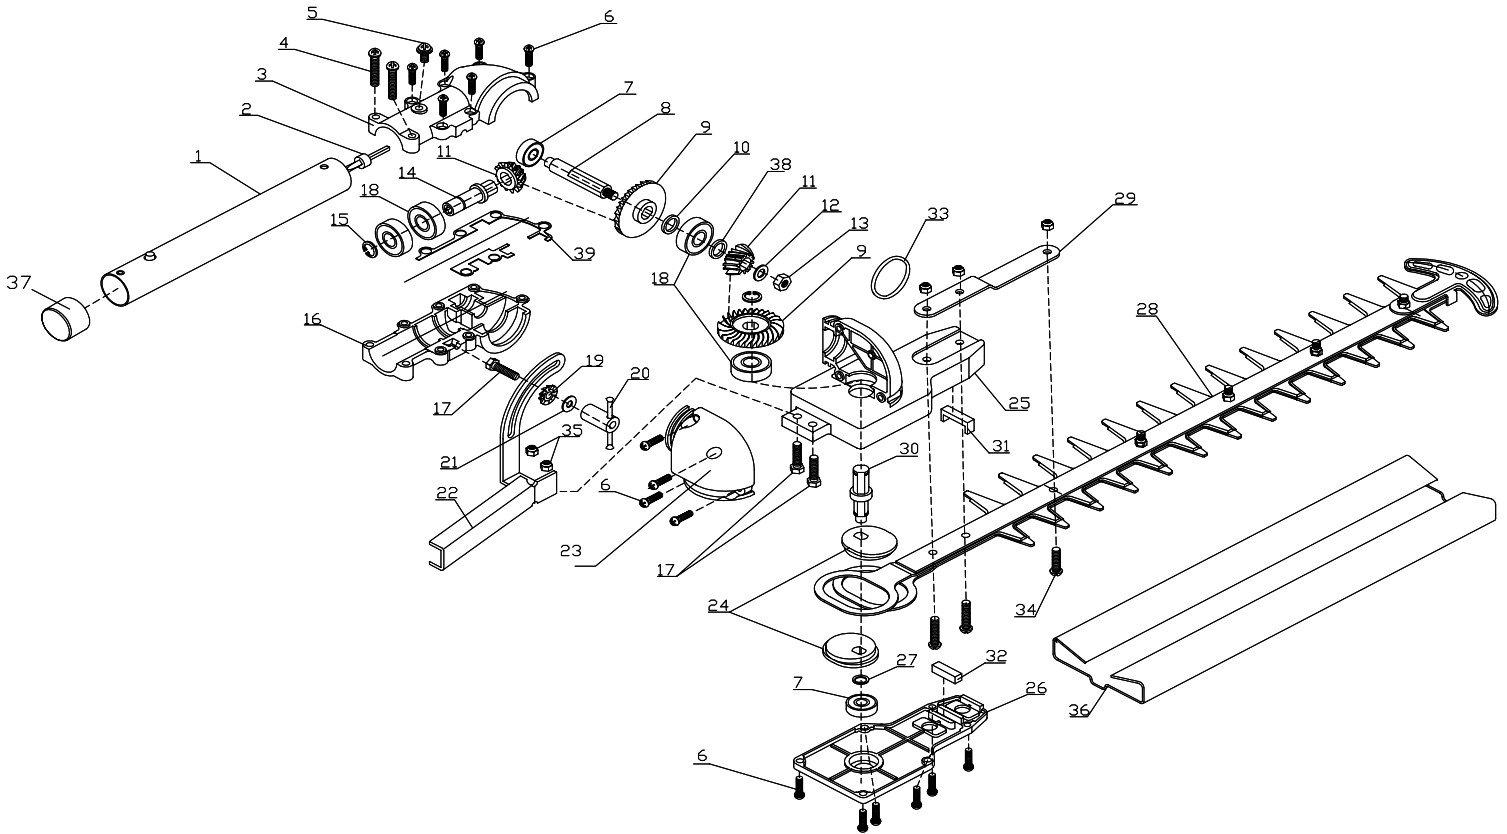

**SERVICE SPARE PARTS LIST**

SPECIFY MODEL NO. WHEN ORDERING PARTS		DATE	REVISED DATE
<b>Hedge Trimmer Attachment</b>		<b>2/15/2007</b>	
MODEL NO.	<b>MC106</b>		N/A

No.	STK CODE	Parts No.	Description	Q	No.	STK CODE	Parts No.	Description	Q
1	A	9228-A10606	CONNECTION STICK ASS'Y	1	21	B	6WFZ-05-15	WASHER	2
2	B	9228-A10604	FLEXIBLE SHAFT	1	22	C	9068-A10601	HANDLE	1
3	C	9038-A10601	HOUSING (L), STICK	1	23	C	9038-A10603	HOUSING (L), BLADE	1
4	B	9SXAZM05-30	SCREW	2	24	B	9040-A10601	ECCENTRIC BLOCK	2
5	B	9SDAZM05-10	SCREW	1	25	B	9038-A10604	HOUSING (R), BLADE	1
6	B	6SQAZ-04-14	SCREW	16	26	B	9017-A10601	COVER	1
7	A	6MB-607-01	BEARING	2	27	A	6CC-08	C RING	1
8	C	9127-A10602	SHAFT	1	28	A	9228-A10602	BLADE ASS'Y	1
9	A	9073-A10601	GEAR	1	29	B	9102-A10601	PLATE	1
10	B	9014-A10601	WASHER	2	30	C	9127-A10603	OUTPUT SHAFT	1
11	B	9073-A10602	GEAR	1	31	B	9157-A10601	FELT	1
12	B	6WFB-06	WASHER	1	32	B	9157-A10602	FELT	1
13	B	6NGB-06	NUT	1	33	A	9012-A10601	GASKET	1
14	A	9127-A10601	INPUT SHAFT	1	34		6SXAB-05-16	SCREW	1
15	A	6CD-10	C RING	4	35	B	6NGZ-05	NUT	4
16	C	9038-A10602	HOUSING (R), STICK	1	36	C	9101-A10601	BLADE COVER	1
17	B	9SXAZ-05-20	SCREW	3	37	B	9105-330301	PLUG	1
18	A	6DB-600001	BEARING	4	38	B	9014-A10604	WASHER	1
19	B	9014-A10603	GASKET	1	39		9050-A10601	SEAL	1
20	B	9068-A10602	LOCKING HANDLE	1					

Stocking Codes are:

A - Dealer stocked

B - Distributor stocked

C - Factory stocked