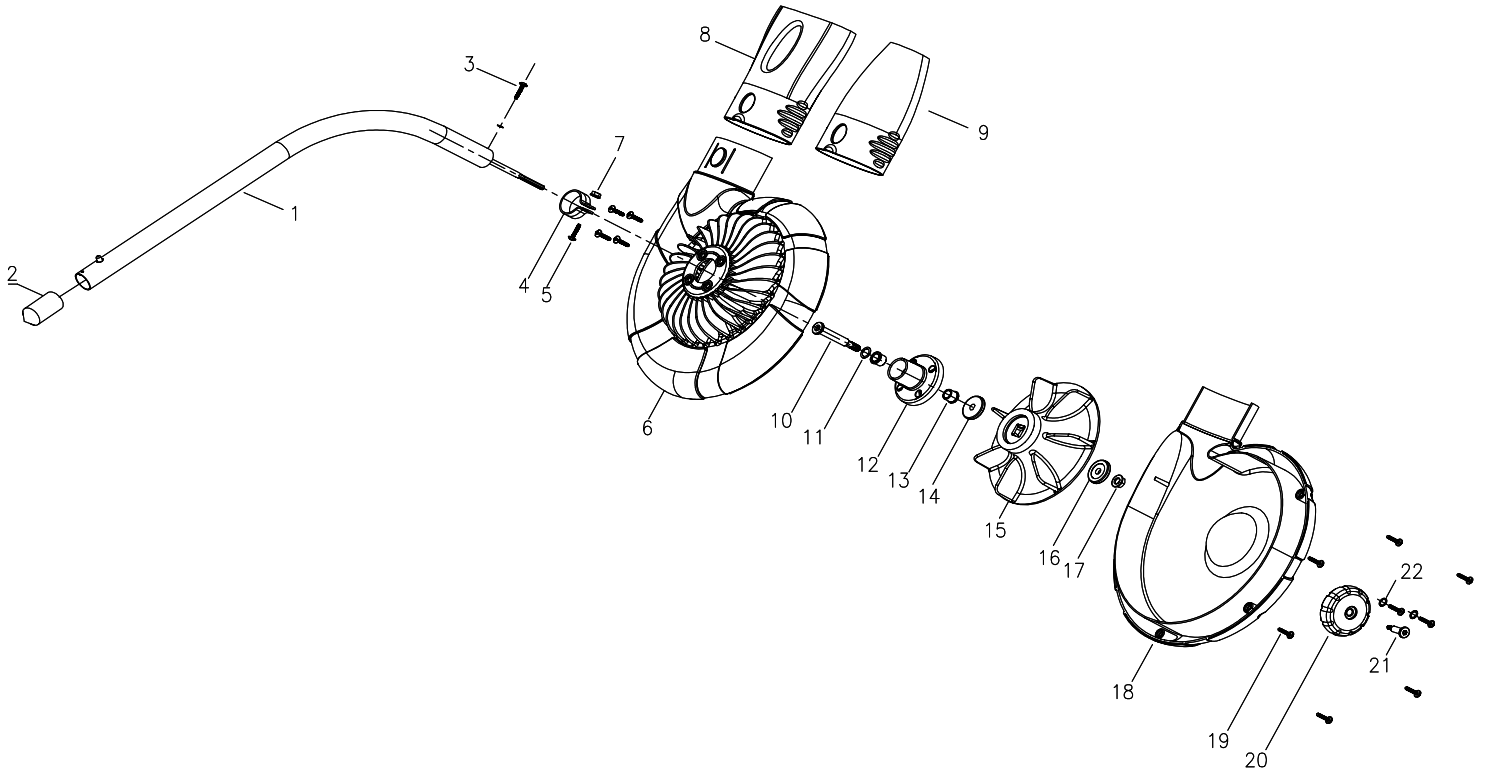

SERVICE SPARE PARTS LIST

SPECIFY MODEL NO. WHEN ORDERING PARTS		DATE	REVISED DATE
Attachment of Blower		2/15/2007	
MODEL NO.	MC103		N/A

No.	STK CODE	Parts No.	Description	Q	No.	STK CODE	Parts No.	Description	Q
1		9228-A10303	CONNECTION STICK ASS'Y	1	12		9298-A10301	FIXED SEAT	1
2		9105-330301	PLUG	1	13		9124-A10301	BUSH	2
3		9SDAZ-05-06	SCREW	1	14		9122-320002	DRIVEN DISK	1
4		9131-A10301	RING	1	15		9169-A10301	FAN	1
5		6SDAZ-05-12	SCREW	5	16		9122-320001	FIXED DISK	1
6		9067-A10301	COVER	1	17		9NB-5/16-24	NUT	1
7		6NGZ-05	NUT	1	18		9067-A10302	COVER	1
8		9183-A10301	TUBE	1	19		6SGABB3.5-18	SCREW	8
9		9183-A10302	TUBE	1	20		9137-320301	WHEEL	1
10		9111-A10301	SHAFT	1	21		9111-A10302	WHEEL SHAFT	1
11		6057-623501	WASHER	1	22		6WFB-04-12	WASHER	2

Stocking Codes are:

A - Dealer stocked

B - Distributor stocked

C - Factory stocked