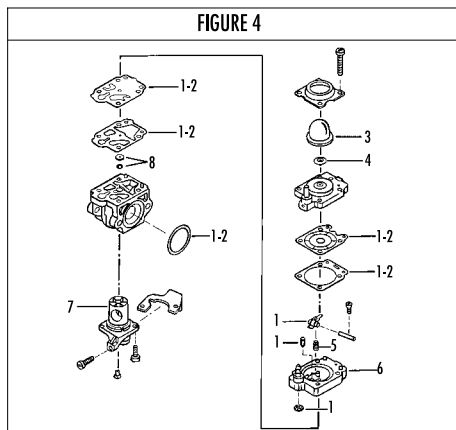

brand	MCCULLOCH

date	MAR/03	SHEET 1/4

Model	Prefix
ELITE 4730X PRO B.BOX	01

Product number
953900477

FIGURE 1