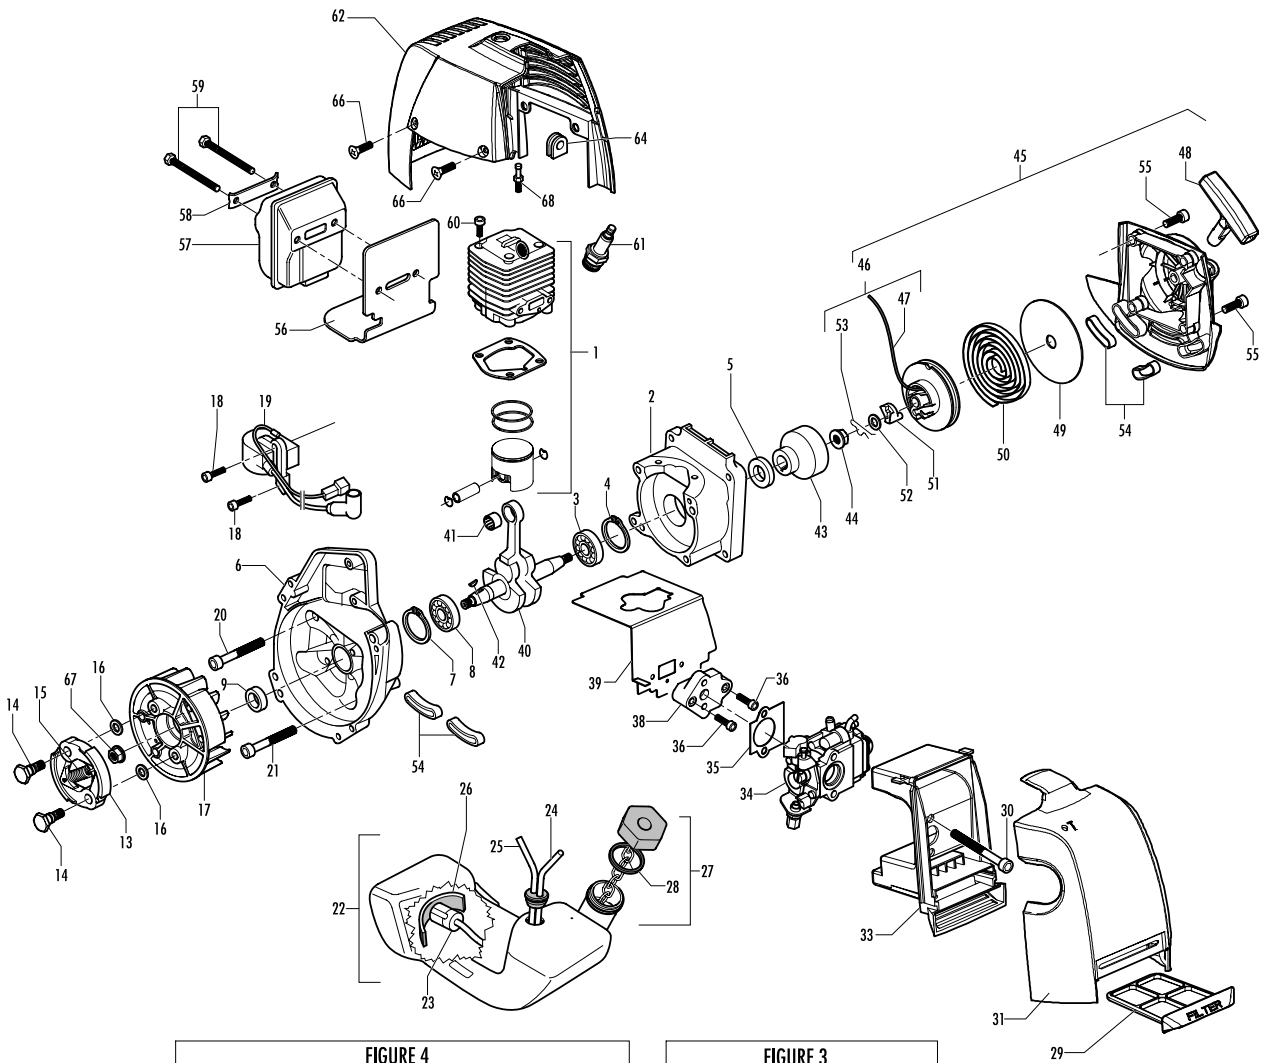

brand	MCCULLOCH

date	MAR/03	SHEET 1/4

Model	Prefix
ELITE 4730X PRO B.BOX	01

Product number
953900477

FIGURE 1