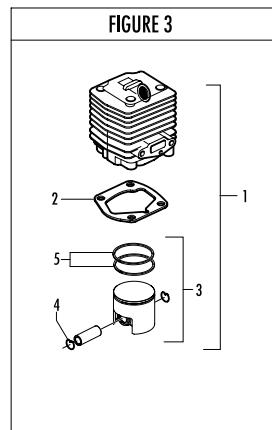

brand	MCCULLOCH

date	MAR/03	SHEET 1/4

Model	Prefix
ELITE 4730X PRO B.BOX	01

Product number
953900477

FIGURE 1