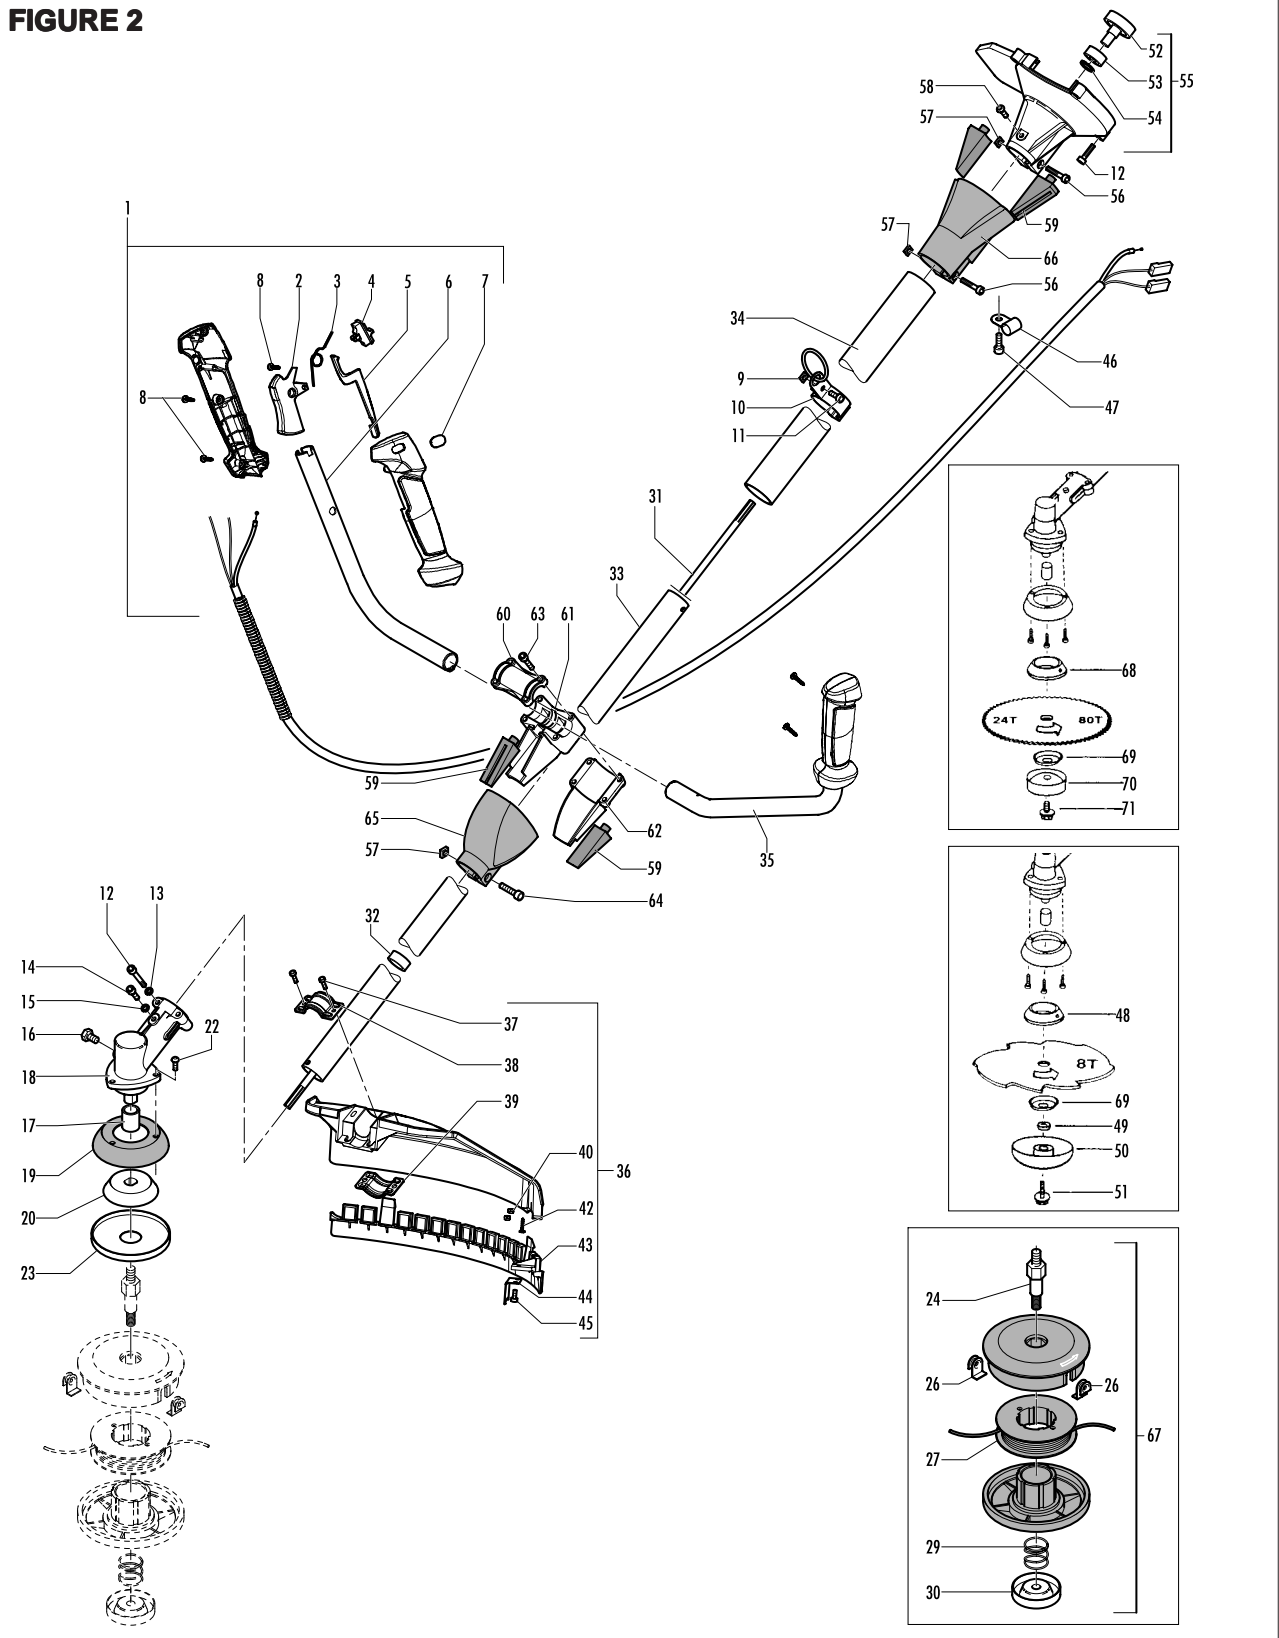

brand	MCCULLOCH

date	MAR/03	SHEET 3/4

Model	Prefix
ELITE 4730X PRO B.BOX	01

Product number
953900477

FIGURE 2