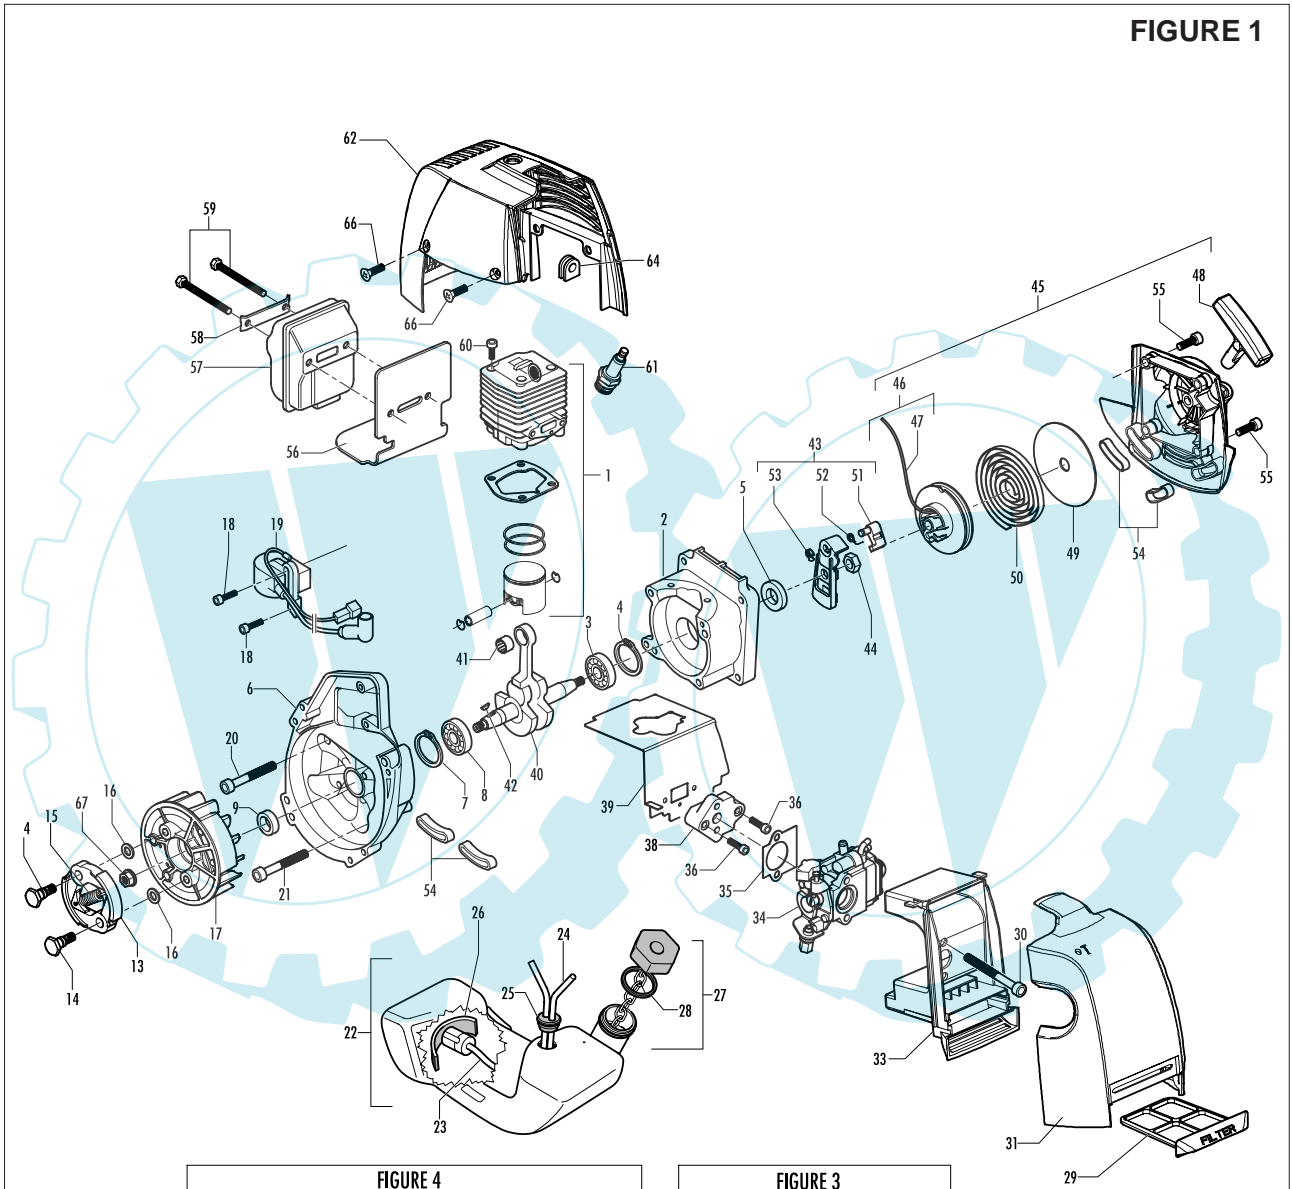

brand	MCCULLOCH

date	MAY/03	SHEET 1/4

Model	Prefix
ELITE 3925	02

Product number
953900388

FIGURE 1