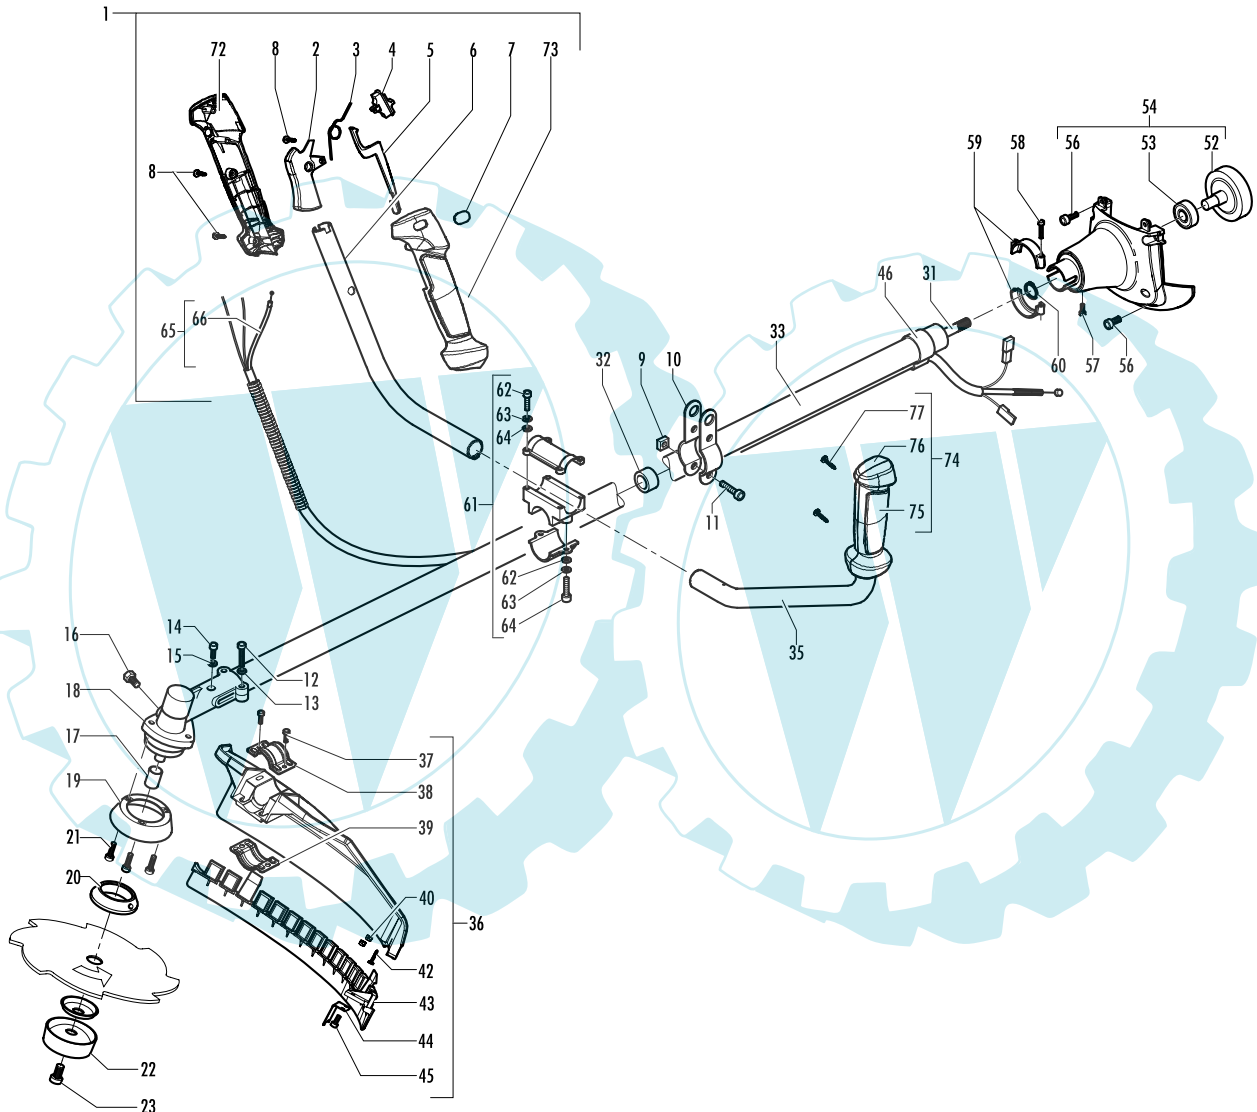

brand	MCCULLOCH

date	MAY/03	SHEET 3/4

Model	Prefix
ELITE 3925	02

Product number
953900388

FIGURE 2