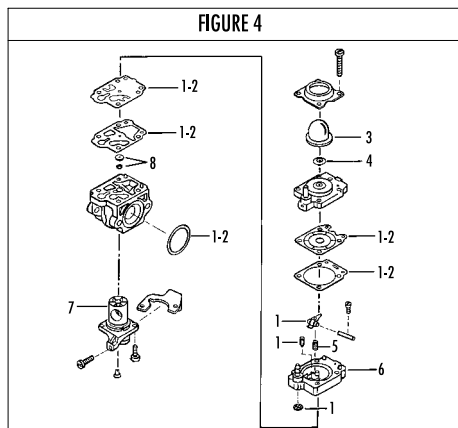

brand	MCCULLOCH

date	MAY/03	SHEET 1/4

Model	Prefix
ELITE 3925	02

Product number
953900388

FIGURE 1