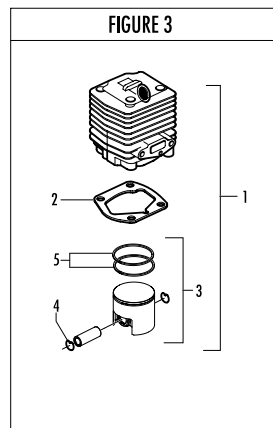

brand	MCCULLOCH

date	MAY/03	SHEET 1/4

Model	Prefix
ELITE 3925	02

Product number
953900388

FIGURE 1