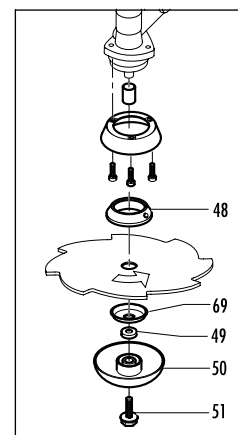

brand	MCCULLOCH

date	MAY/03	SHEET 3/4

Model	Prefix
ELITE 3925	02

Product number
953900388

FIGURE 2