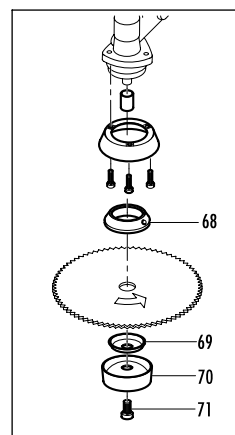

brand	MCCULLOCH

date	MAY/03	SHEET 3/4

Model	Prefix
ELITE 3925	02

Product number
953900388

FIGURE 2