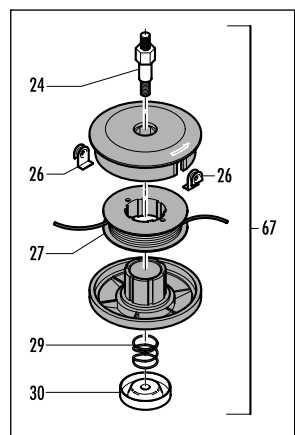

brand	MCCULLOCH

date	MAY/03	SHEET 3/4

Model	Prefix
ELITE 3925	02

Product number
953900388

FIGURE 2