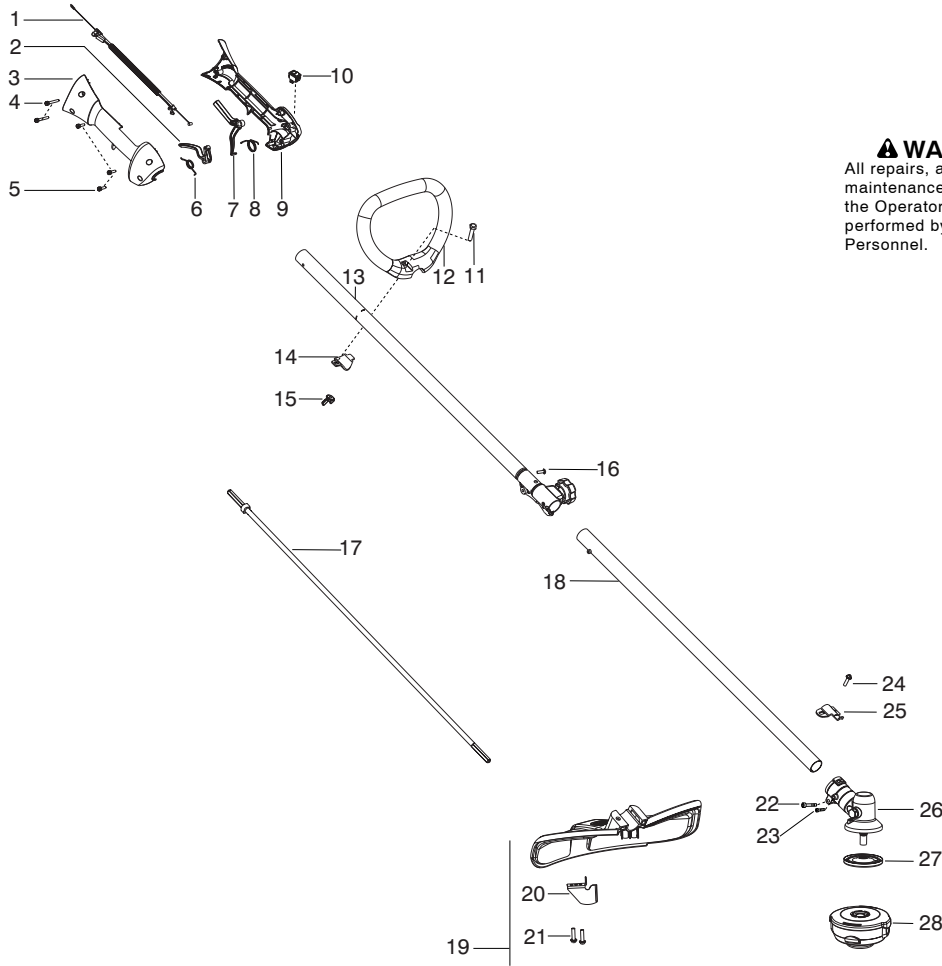

125 LD

- Trimmer
 - Pole Pruner (Pole Saw)
 - Edger
- Spare Parts**

Parts List No. 545014319		Husqvarna ® PARTS LIST	MODEL 125LD (US/CAN)
Date 12/14/06	Replaces 545014319 - 11/10/06		NOTE : Illustration may differ from actual model due to design changes.

⚠ WARNING
All repairs, adjustments and maintenance not described in the Operator's Manual must be performed by Qualified Service Personnel.

Ref.	Part No.	Description	Ref.	Part No.	Description
1. ✓	★ ★ ★ ★ ★	Assy-Cable/Wire Harness	19.	545030901	Kit-Shield (Incl. 20,21,24)
2.	545066001	Trigger	20.	530052286	Limiter-Line
3.	545062001	Housing-Throttle (RH)	21.	530015814	Screw
4.	530016448	Screw	22.	530016014	Screw
5.	530016449	Screw	23.	530016301	Screw
6.	530016454	Spring-Trigger	24.	530015771	Screw
7.	530059804	Lockout-Throttle	25.	530057554	Bracket-Shield
8.	545045601	Spring-Lockout	26.	530096295	Assy-Gearbox
9.	545067001	Housing-Throttle (LH)	27.	537234901	Driver Disc
10.	545030601	Kit-Switch	28.	5373383-02	Assy-T25 Cutting Head
11.	530015820	Bolt	Not Shown		
12.	545042201	Handle-Assist	✓	545137270	Manual
13.	★ ★ ★ ★ ★	Kit-Driveshaft Upper (Incl. decal)		545096901	Decal-Warning Upper (row)
14.	530059185	Clamp-Handle		545096701	Decal-Warning Lower (row)
15.	530016152	Wingnut			
16.	530016344	Screw			
17.	530096218	Flex-Lower			
18.	545081006	Kit-Lower Shaft			

✓ = New Part Number For This IPL

★ = Refer to the Service Reference Indicated for more information.(Located at the END of the IPL)

Parts List No. 545014319		Husqvarna ® PARTS LIST	MODEL 125LD (US/CAN)
Date 12/14/06	Replaces 545014319 - 11/10/06		NOTE : Illustration may differ from actual model due to design changes.