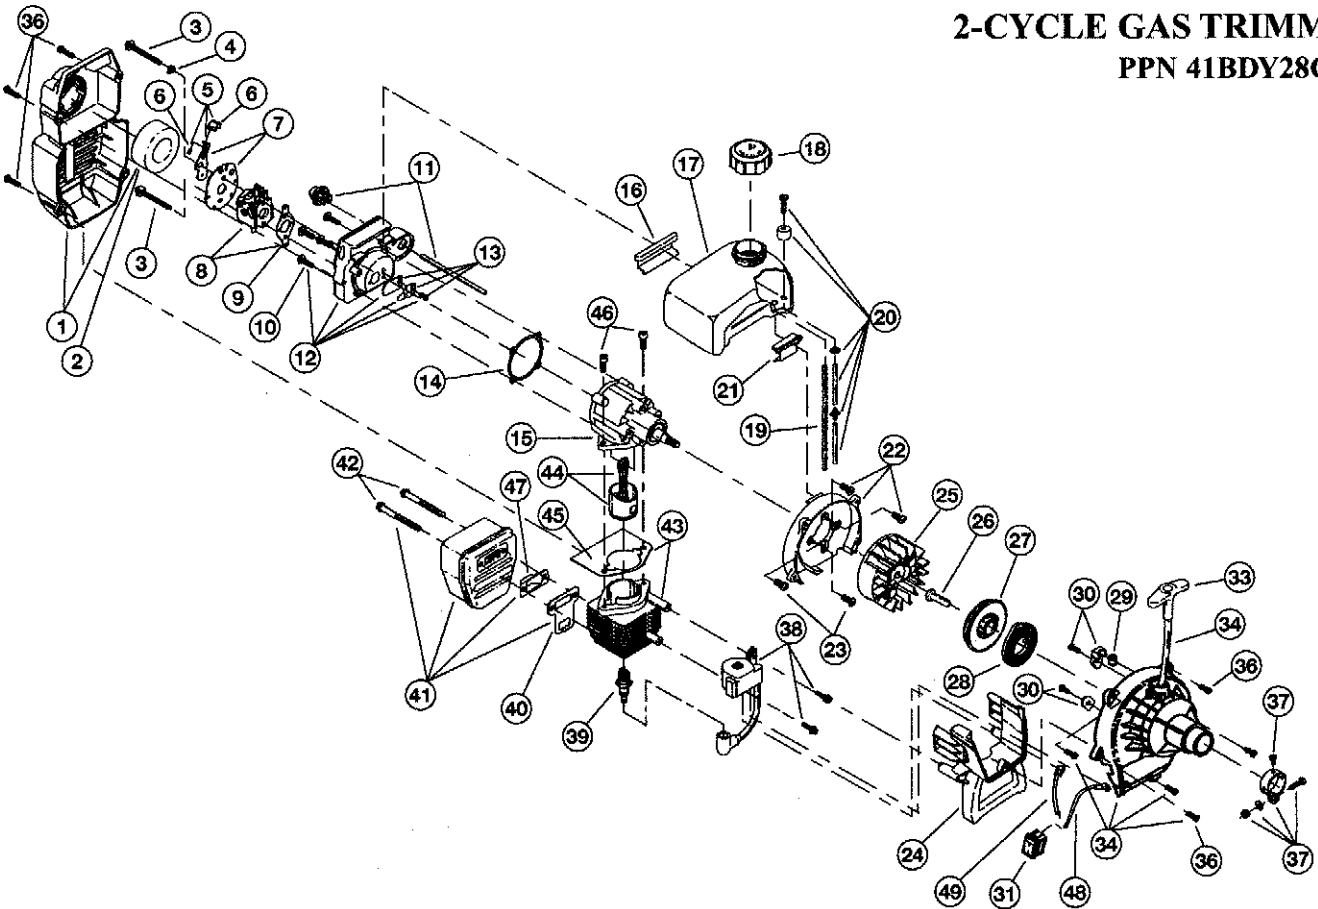

ENGINE PARTS - MODEL Y28

2-CYCLE GAS TRIMMER

PPN 41BDY28G000

Item	Part No.	Description
1	791-182059	Air Cleaner/Muffler Cover Assembly (includes 2 & 36)
2	791-180350B	Air Cleaner Filter
3	791-180351	Carburetor Mounting Screw Assembly
4	781-180226	Wavey Washer
5	791-182201	Choke Lever Assembly (includes 6)
6	791-182161	Choke Knob and Screw
7	791-182203	Choke Lever and Plate (includes 5)
8	753-04144	Carburetor Assembly W/Limiter Caps (includes 9 & 21)
9	791-610675	Carburetor Gasket
10	791-181860	Carb Mount Screw
11	791-683974B	Primer and Hose Assembly
12	753-1196	Carb Mount Assembly (includes 10, 13, 15)
13	791-684451	Reed Assembly
14	753-1208	Carburetor Mount Gasket
15	791-181865	Crank Case Service Assembly (includes 10, 14 & 24)
16	791-612134	Rear Mounting Pad
17	753-04306	Fuel Tank Assembly (includes 19-21)
18	791-160187	Fuel Cap Assembly
19	791-181168	Fuel Return Line
20	791-682039	Fuel Line Assembly
21	791-145308	Front Mounting Pad
22	791-153520	Shroud Assembly
23	791-181861	Shroud Screw
24	791-182064	Shroud Extension and Stand
25	791-182736	Flywheel Assembly
26	791-610303	Nut
27	753-04232	Recoil Pulley Assembly
28	791-613102	Recoil Spring
29	791-611061	Rope Guide

Items Not Shown

BOOM & TRIMMER PARTS - RYOBI Y28
2-CYCLE GAS TRIMMER
PPN 41BDY28G000

Item	Part No.	Description
1	791-00059	Throttle Housing & Trigger Assembly (includes 2 & 3)
2	791-610314	Throttle Trigger Spring
3	791-181807	Throttle Trigger
4	791-182068	Throttle Cable Assembly
5	791-153064	D-Handle Assembly (includes 6)
6	791-181587	D-Handle Hardware
7	791-181893	Drive Housing
8	791-153597	Lower Clamp Assembly
9	753-04280	Flexshaft
10	791-180531	Shield Mounting Screw Assembly
11	791-181784	Bushing Housing Assembly with Spool Shaft
12	791-145569	Anti-Rotation Screw
13	791-683274	Shield & Blade Assembly (includes 14)
14	791-682061	Blade Assembly
15	791-153619	Outer Spool & Eyelet (includes 16)
16	791-610660	Retainer
17	791-610317B	Spring
18	791-610318	Inner Reel
19	791-153066B	Bump Head™ Assembly