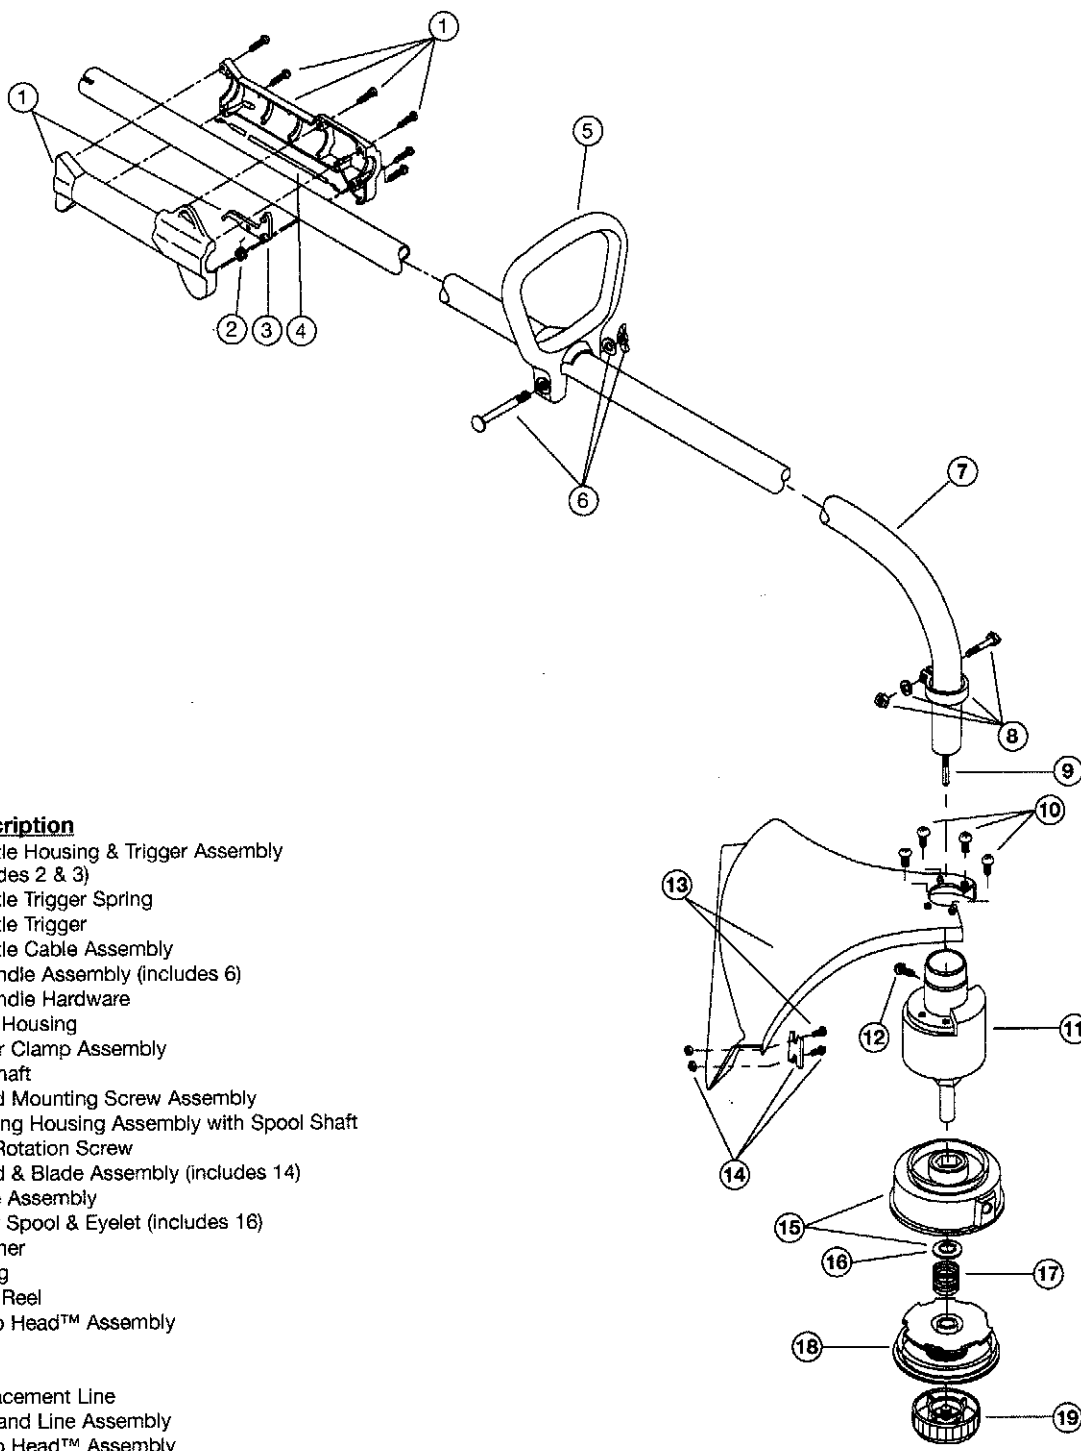

BOOM & TRIMMER PARTS - RYOBI Y28
2-CYCLE GAS TRIMMER
PPN 41BDY28G000

Item	Part No.	Description
1	791-00059	Throttle Housing & Trigger Assembly (includes 2 & 3)
2	791-610314	Throttle Trigger Spring
3	791-181807	Throttle Trigger
4	791-182068	Throttle Cable Assembly
5	791-153064	D-Handle Assembly (includes 6)
6	791-181587	D-Handle Hardware
7	791-181893	Drive Housing
8	791-153597	Lower Clamp Assembly
9	753-04280	Flexshaft
10	791-180531	Shield Mounting Screw Assembly
11	791-181784	Bushing Housing Assembly with Spool Shaft
12	791-145569	Anti-Rotation Screw
13	791-683274	Shield & Blade Assembly (includes 14)
14	791-682061	Blade Assembly
15	791-153619	Outer Spool & Eyelet (includes 16)
16	791-610660	Retainer
17	791-610317B	Spring
18	791-610318	Inner Reel
19	791-153066B	Bump Head™ Assembly

Optional Accessories

- 791-610375 Replacement Line
- 791-153577B Reel and Line Assembly
- 791-180897B Bump Head™ Assembly (includes 15-19)
- 791-682075B Shoulder Strap

* Items Not Shown