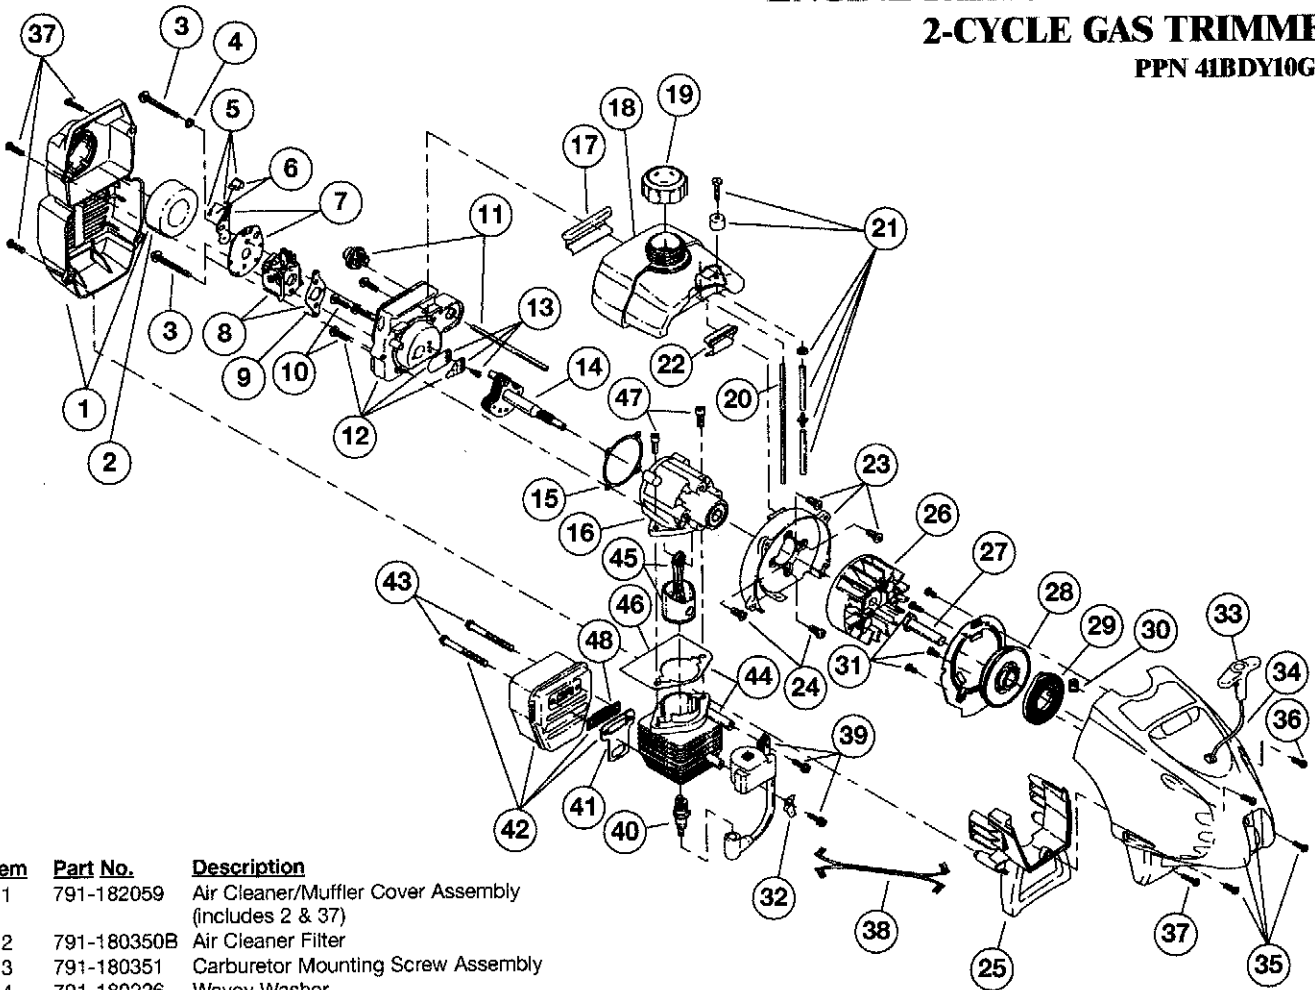

## 2-CYCLE GAS TRIMMER

PPN 41BDY10G401

Item	Part No.	Description
1	791-182059	Air Cleaner/Muffler Cover Assembly (includes 2 & 37)
2	791-180350B	Air Cleaner Filter
3	791-180351	Carburetor Mounting Screw Assembly
4	791-180226	Wavey Washer
5	753-1182	Choke Lever Assembly (includes 6)
6	753-1183	Choke Knob and Screw
7	753-1184	Choke Lever and Plate (includes 5)
8	753-04144	Carburetor Assembly (includes 9 & 21)
9	791-610675	Carburetor Gasket
10	791-181860	Carb Mount Screw
11	753-1185	Primer and Hose Assembly
12	753-1196	Carb Mount Assembly (includes 10 & 15)
13	791-684451	Reed Assembly
14	791-181866	Power Shaft Assembly
15	753-1208	Rear Cover Gasket
16	753-04178	Crankcase Service Assembly (includes 10, 14 & 24)
17	791-612134	Rear Mounting Pad
18	753-04311	Fuel Tank Assembly (includes 19-21)
19	753-1187	Fuel Cap Assembly
20	791-181168	Fuel Return Line
21	791-682039	Fuel Line Assembly
22	791-145308	Front Mounting Pad
23	791-153520	Shroud Assembly
24	791-181861	Shroud Screw
25	791-182064	Shroud Extension and Stand
26	791-182736	Flywheel Assembly
27	791-610303	Nut, Square Drive
28	753-04232	Recoil Pulley Assembly
29	791-613102	Recoil Spring
30	791-611061	Rope Guide
31	791-182926	Pulley Retainer Assembly (includes 30)
32	791-611063	Ground Tab