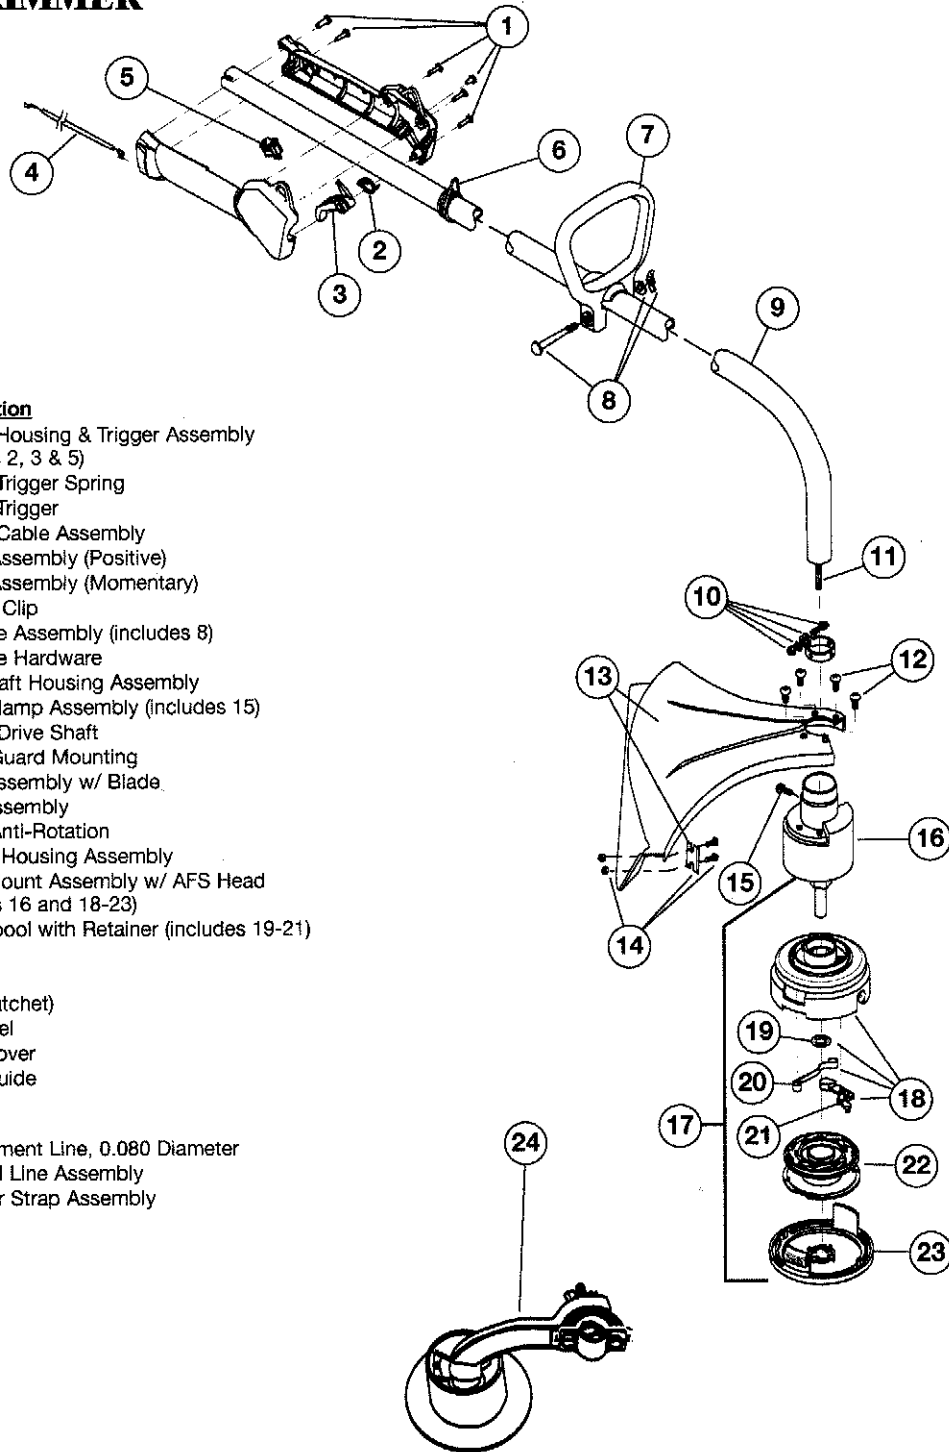

BOOM AND TRIMMER PARTS - MODEL YM1000

2-CYCLE GAS TRIMMER

PPN 4IBDY10G401

BOOM w/D-HANDLE

Item	Part No.	Description
1	791-00057	Throttle Housing & Trigger Assembly (includes 2, 3 & 5)
2	791-182690	Throttle Trigger Spring
3	791-00058	Throttle Trigger
4	791-182068	Throttle Cable Assembly
5A	791-182673	Switch Assembly (Positive)
5B	791-182405	Switch Assembly (Momentary)
6	791-610327	Harness Clip
7	791-153064	D-Handle Assembly (includes 8)
8	791-181587	D-Handle Hardware
9	753-1162	Drive Shaft Housing Assembly
10	791-153597	Lower Clamp Assembly (includes 15)
11	791-182839	Flexible Drive Shaft
12	791-181858	Screw, Guard Mounting
13	791-180341	Guard Assembly w/ Blade
14	791-180553	Blade Assembly
15	791-182519	Screw, Anti-Rotation
16	791-153312	Bushing Housing Assembly
17	791-182840	Guard Mount Assembly w/ AFS Head (includes 16 and 18-23)
18	791-182841	Outer Spool with Retainer (includes 19-21)
19	791-181560	Retainer
20	791-182842	Spring
21	791-182843	Pawl (Ratchet)
22	791-182844	Inner Reel
23	791-182845	Spool Cover
24	792-10623	Edger Guide

Optional Accessories

- 791-610375 Replacement Line, 0.080 Diameter
- 791-00052 Reel and Line Assembly
- 791-682075B Shoulder Strap Assembly

* Items Not Shown