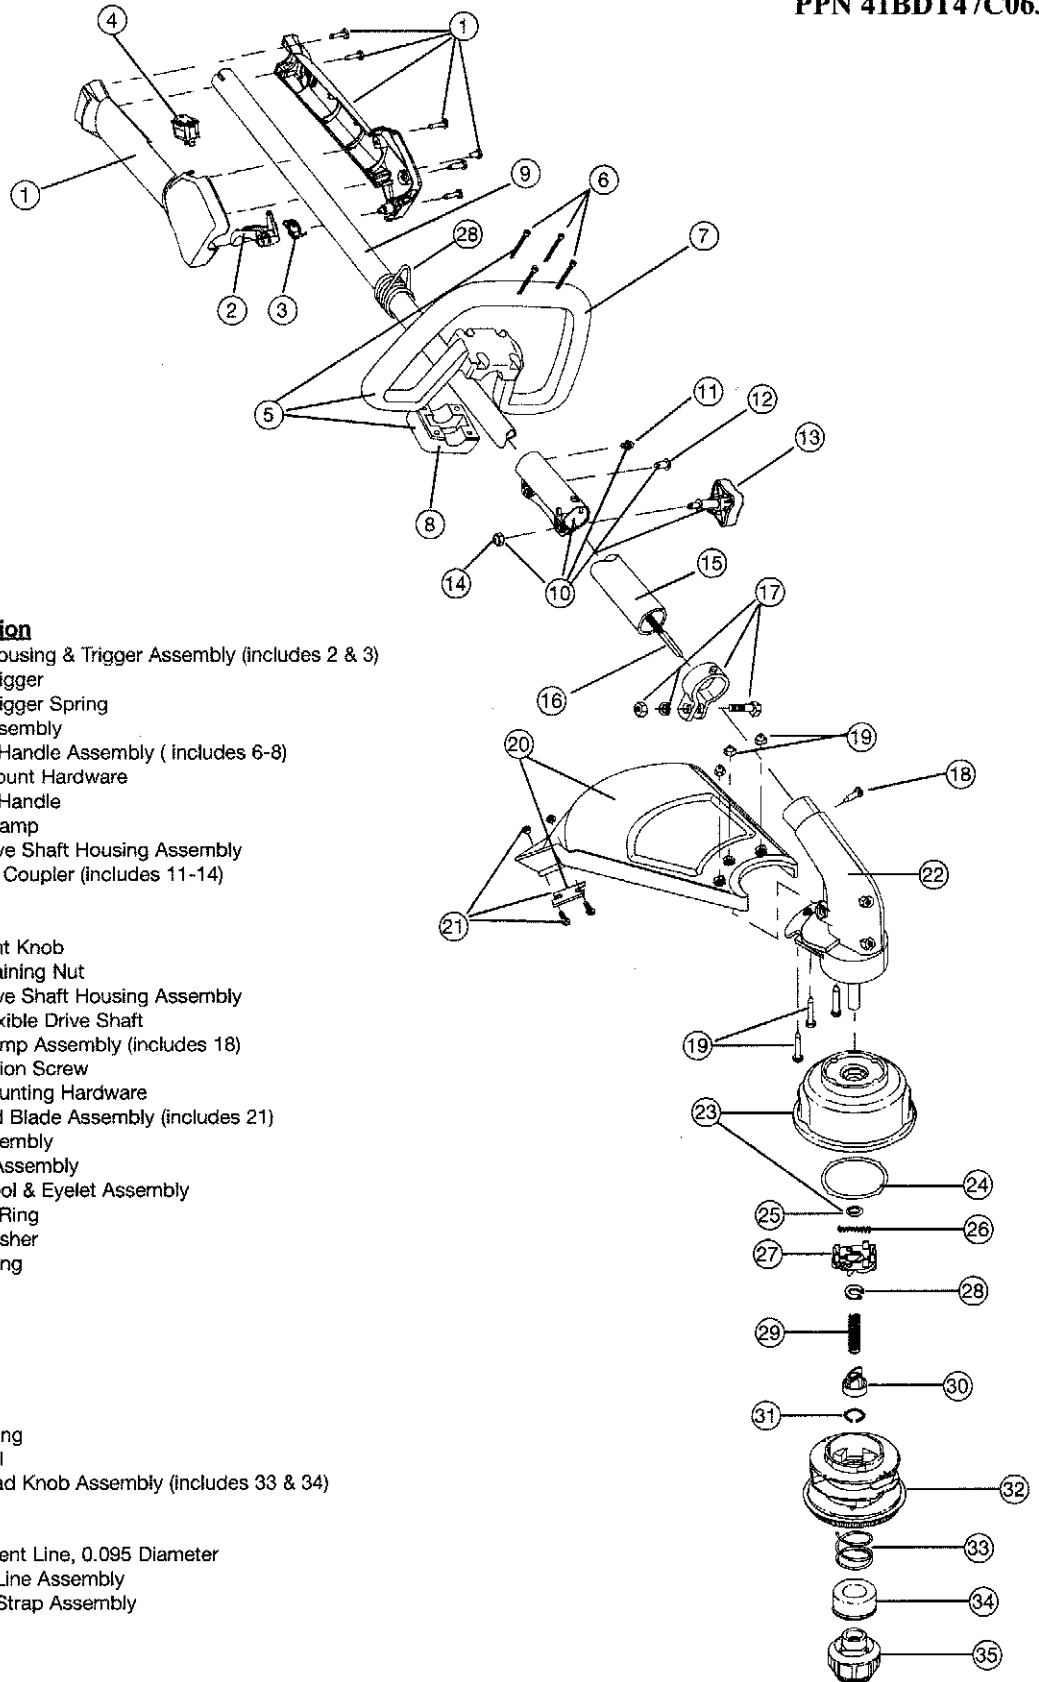

**ENGINE PARTS - MODELS TB475SS  
4-CYCLE GAS TRIMMER  
PPN 41BDT47C063**

# ENGINE PARTS - MODELS TB475SS

**BOOM AND TRIMMER PARTS - MODEL TB475SS**  
**4-CYCLE GAS TRIMMER**  
**PPN 41BDT47C063**

Item	Part No.	Description
1	753-04234	Throttle Housing & Trigger Assembly (includes 2 & 3)
2	753-04119	Throttle Trigger
3	791-182690	Throttle Trigger Spring
4	791-182405	Switch Assembly
5	791-180869	Deluxe D-Handle Assembly ( includes 6-8)
6	791-182870	Handle Mount Hardware
7	791-182167	Deluxe D-Handle
8	791-182168	Bottom Clamp
9	753-1247	Upper Drive Shaft Housing Assembly
10	753-1190	EZ-Link™ Coupler (includes 11-14)
11	791-182057	Screw
12	791-181617	Bolt
13	791-181981	Adjustment Knob
14	791-181886	Knob Retaining Nut
15	791-182388	Lower Drive Shaft Housing Assembly
16	791-181166	Lower Flexible Drive Shaft
17	791-153597	Lower Clamp Assembly (includes 18)
18	791-145569	Anti-Rotation Screw
19	791-180547	Shield Mounting Hardware
20	753-1213	Shield and Blade Assembly (includes 21)
21	791-181823	Blade Assembly
22	791-181566	Gearbox Assembly
23	791-181457	Outer Spool & Eyelet Assembly
24	791-181458	Retaining Ring
25	791-181561	Thrust Washer
26	791-181459	Small Spring
27	753-04257	Slider
28	791-181532	E-Clip
29	791-181531	Spring
30	791-181462	Plunger
31	791-181463	C-Clip
32	791-181464	Inner Reel
33	791-181465	Large Spring
34	791-181467	Foam Seal
35	791-181468	Bump Head Knob Assembly (includes 33 & 34)