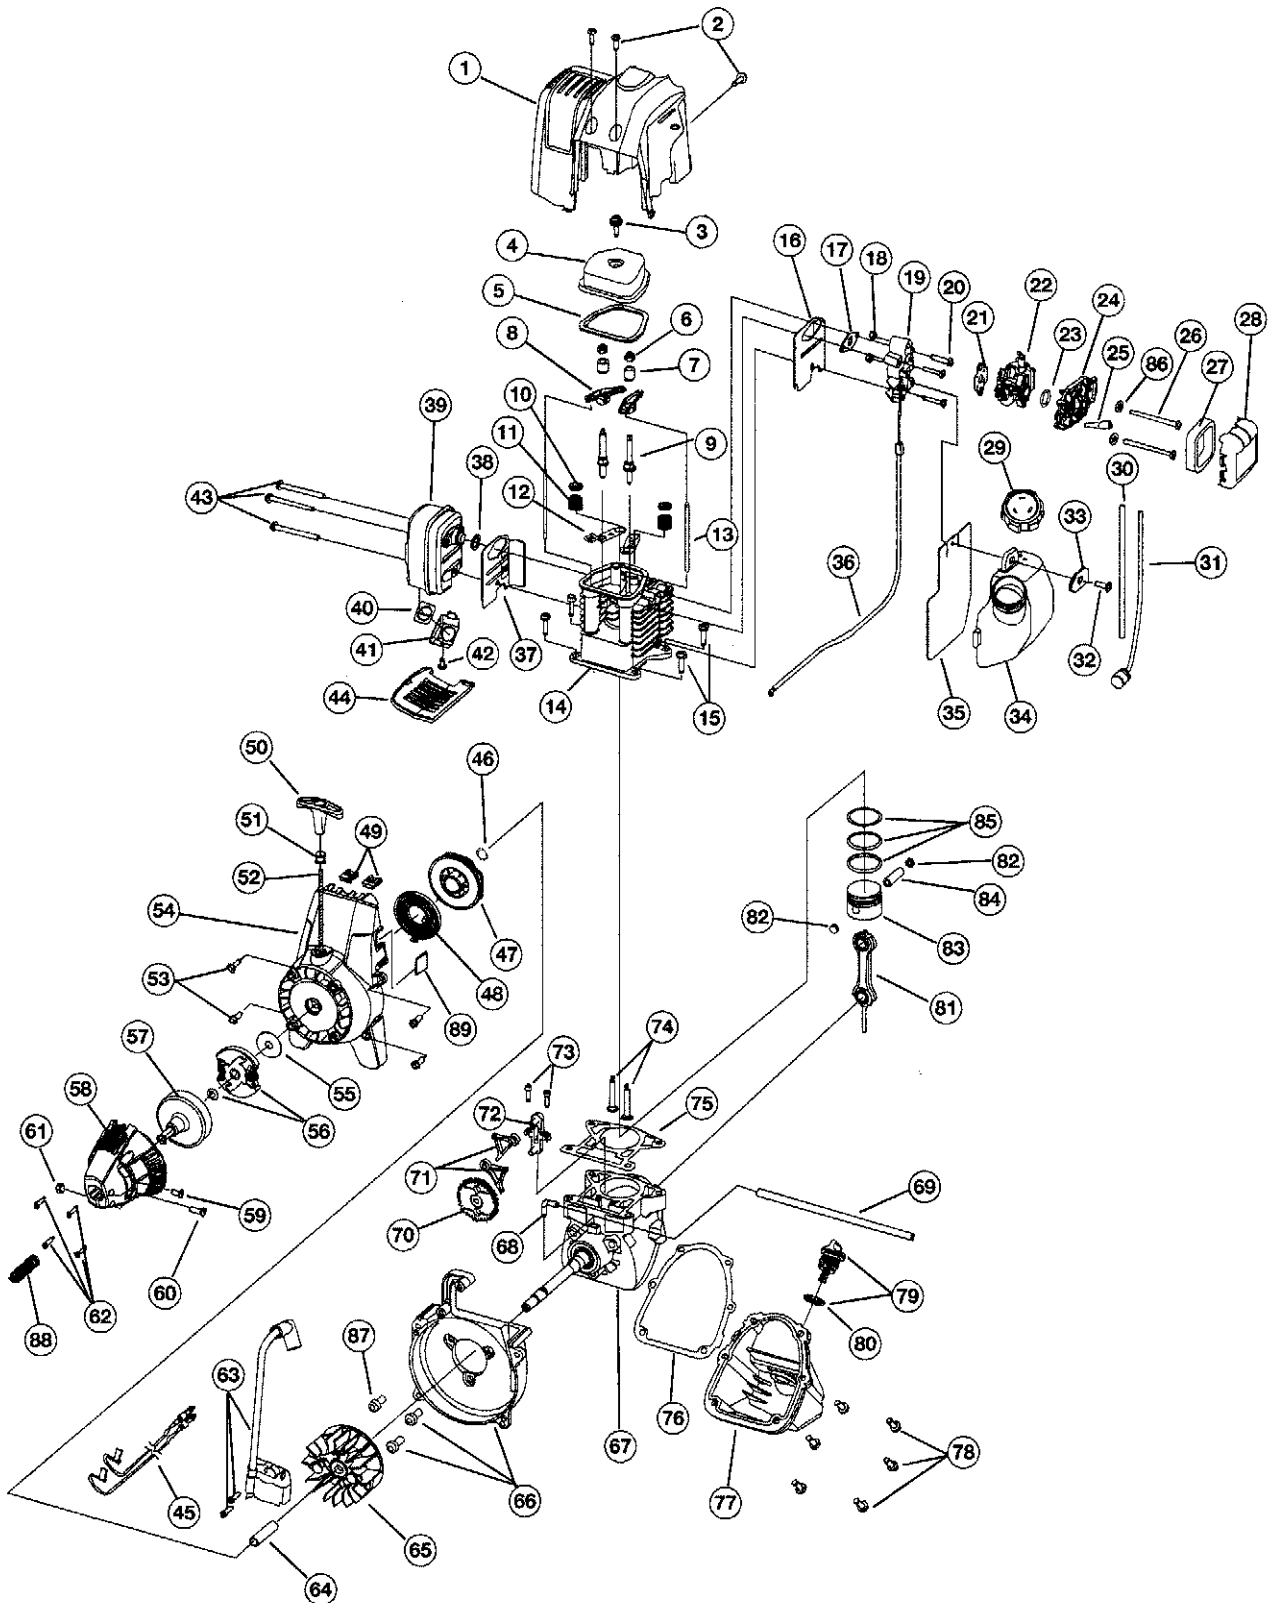

**ENGINE PARTS - MODELS TB475SS  
4-CYCLE GAS TRIMMER  
PPN 41BDT47C063**

# ENGINE PARTS - MODELS TB475SS

**BOOM AND TRIMMER PARTS - MODEL TB475SS**  
**4-CYCLE GAS TRIMMER**  
**PPN 41BDT47C063**

Item	Part No.	Description
1	753-04234	Throttle Housing & Trigger Assembly (includes 2 & 3)
2	753-04119	Throttle Trigger
3	791-182690	Throttle Trigger Spring
4	791-182405	Switch Assembly
5	791-180869	Deluxe D-Handle Assembly ( includes 6-8)
6	791-182870	Handle Mount Hardware
7	791-182167	Deluxe D-Handle
8	791-182168	Bottom Clamp
9	753-1247	Upper Drive Shaft Housing Assembly
10	753-1190	EZ-Link™ Coupler (includes 11-14)
11	791-182057	Screw
12	791-181617	Bolt
13	791-181981	Adjustment Knob
14	791-181886	Knob Retaining Nut
15	791-182388	Lower Drive Shaft Housing Assembly
16	791-181166	Lower Flexible Drive Shaft
17	791-153597	Lower Clamp Assembly (includes 18)
18	791-145569	Anti-Rotation Screw
19	791-180547	Shield Mounting Hardware
20	753-1213	Shield and Blade Assembly (includes 21)
21	791-181823	Blade Assembly
22	791-181566	Gearbox Assembly
23	791-181457	Outer Spool & Eyelet Assembly
24	791-181458	Retaining Ring
25	791-181561	Thrust Washer
26	791-181459	Small Spring
27	753-04257	Slider
28	791-181532	E-Clip
29	791-181531	Spring
30	791-181462	Plunger
31	791-181463	C-Clip
32	791-181464	Inner Reel
33	791-181465	Large Spring
34	791-181467	Foam Seal
35	791-181468	Bump Head Knob Assembly (includes 33 & 34)