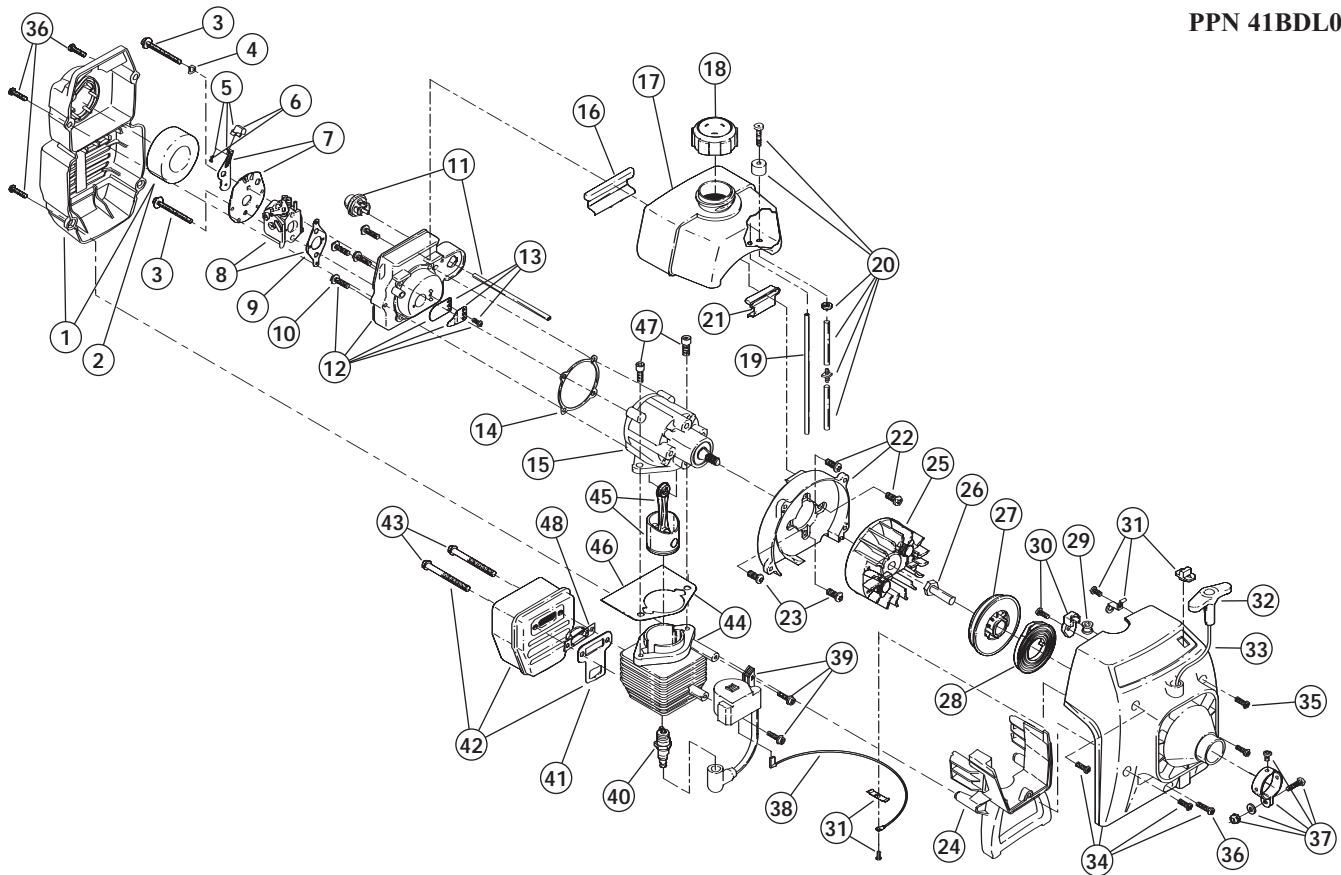

ENGINE PARTS - RYOBI 765r
2-CYCLE GAS TRIMMER
PPN 41BDL02G034

<u>Item</u>	<u>Part No.</u>	<u>Description</u>	<u>Item</u>	<u>Part No.</u>	<u>Description</u>
1	791-182059	Air Cleaner/Muffler Cover Assembly (includes 2 & 35)	27	753-1199	Recoil Pulley
2	791-180350	Air Cleaner Filter	28	791-613102	Recoil Spring
3	791-180351	Carburetor Mounting Screws	29	791-611061	Rope Guide
4	791-180226	Wavey Washer	30	791-181441	Pulley Retainer Assembly
5	791-182061	Choke Lever Assembly (includes 6)	31	791-182389	Switch Assembly (includes 38)
6	791-182070	Choke Knob & Screw	32	791-181079	Pull Handle
7	791-182060	Choke Lever & Plate (includes 5 & 6)	33	791-613103	Rope
8	753-04106	Carburetor Assembly (includes 9 & 20)	34	753-04231	Starter Housing Assembly (includes 27-33, 35 & 36)
9	791-610675	Carburetor Gasket	35	791-181862	Housing Screw
10	791-181860	Carb Mount Screw	36	791-181345	Cover Screw
11	791-181558	Primer and Hose Assembly	37	791-153597	Upper Clamp Assembly
12	753-1196	Carburetor Mount Assembly (includes 10, 13 & 14)	38	791-180036	Wire Lead
13	791-684451	Reed Assembly	39	753-04125	Module Assembly
14	753-1208	Carburetor Mount Gasket	40	791-610311	Spark Plug
15	791-181865	Crankcase Service Assembly (includes 10 & 23)	41	753-04159	Exhaust Gasket
16	791-612134	Rear Mounting Pad	42	791-182066	Muffler Assembly (includes 41)
17	791-181152	Fuel Tank Assembly (includes 18-20)	43	791-147575	Muffler Mounting Bolt Assembly
18	791-182438	Fuel Cap Assembly	44	753-1206	Cylinder Assembly
19	791-181168	Fuel Return Line	45	753-1207	Piston and Rod Assembly
20	791-682039	Fuel Line Assembly	46	753-1197	Cylinder Gasket
21	791-145308	Front Mounting Pad	47	791-182723	Cylinder Bolt
22	791-153520	Shroud Assembly (includes 23)	48		Spark Arrestor
23	791-181861	Shroud Screw	*	791-182067	Engine Gasket Kit
24	791-182064	Shroud Extension and Stand	*	791-180602	O.E.M. Carburetor Repair Kit
25	791-182736	Flywheel Assembly	*	791-181069	Gasket-Diaphragm Repair Kit
26	791-610303	Square Nut Drive	*	753-1209	Piston Ring
			*	753-04173	Short Block Assembly (items 14,16, 41, 41-47)

* not shown