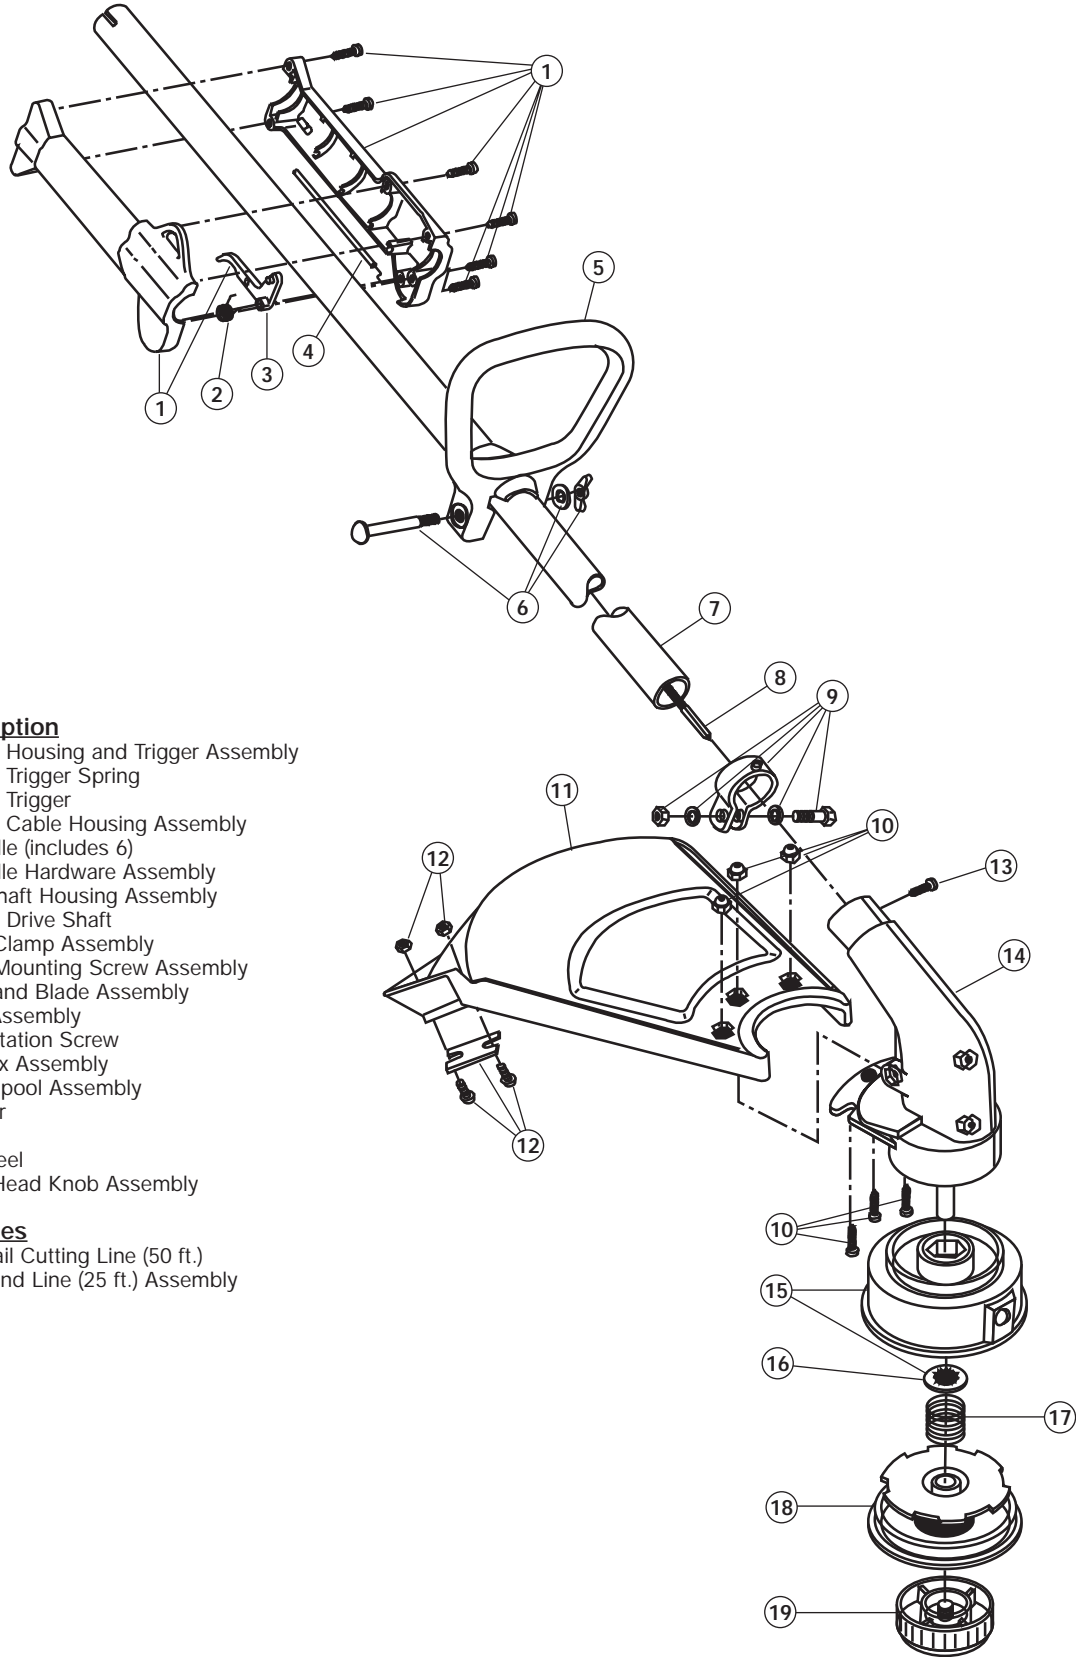

* not shown

ENGINE PARTS - RYOBI 765r
2-CYCLE GAS TRIMMER
 PPN 41BDL02G034

<u>Item</u>	<u>Part No.</u>	<u>Description</u>
1	791-182069	Throttle Housing and Trigger Assembly
2	791-610314	Throttle Trigger Spring
3	791-181556	Throttle Trigger
4	791-182068	Throttle Cable Housing Assembly
5	791-153064	D-Handle (includes 6)
6	791-153317	D-Handle Hardware Assembly
7	753-04250	Drive Shaft Housing Assembly
8	753-04251	Flexible Drive Shaft
9	791-153597	Lower Clamp Assembly
10	791-180547	Guard Mounting Screw Assembly
11	791-180548	Guard and Blade Assembly
12	791-180553	Blade Assembly
13	791-145569	Anti-Rotation Screw
14	791-180549	Gearbox Assembly
15	791-153619	Outer Spool Assembly
16	791-610660	Retainer
17	791-610317	Spring
18	794-610318	Inner Reel
19	791-153066	Bump Head Knob Assembly