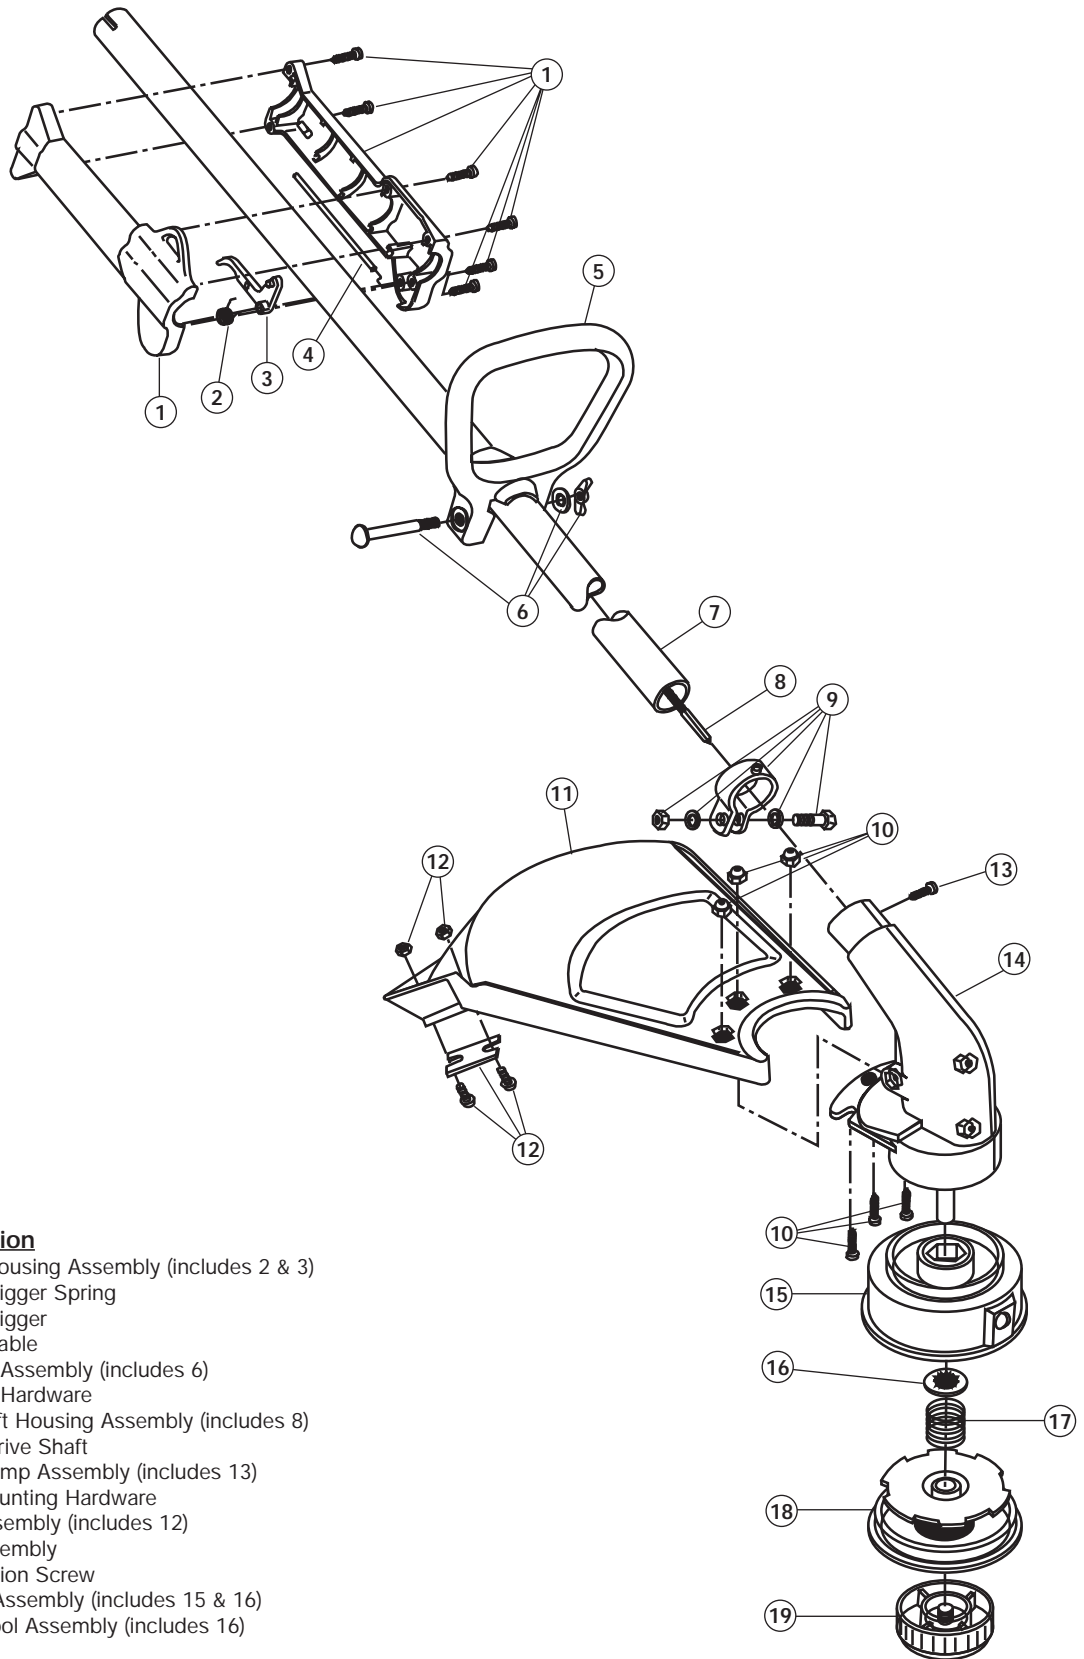

REPLACEMENT PARTS - MODEL MT765

2-CYCLE GAS TRIMMER

PPN 41BD765G977

Item	Part No.	Description
1	791-182069	Throttle Housing Assembly (includes 2 & 3)
2	791-610314	Throttle Trigger Spring
3	791-181556	Throttle Trigger
4	753-04901	Throttle Cable
5	791-153064	D-Handle Assembly (includes 6)
6	791-153317	D-Handle Hardware
7	753-04828	Drive Shaft Housing Assembly (includes 8)
8	753-04251	Flexible Drive Shaft
9	791-153597	Lower Clamp Assembly (includes 13)
10	791-180547	Guard Mounting Hardware
11	791-180548	Guard Assembly (includes 12)
12	791-180553	Blade Assembly
13	791-145569	Anti-Rotation Screw
14	791-180549	Gearbox Assembly (includes 15 & 16)
15	791-153619	Outer Spool Assembly (includes 16)
16	791-610660	Retainer
17	791-610317B	Spring
18	753-1155	Inner Reel
19	791-153066B	Bump Head Knob Assembly