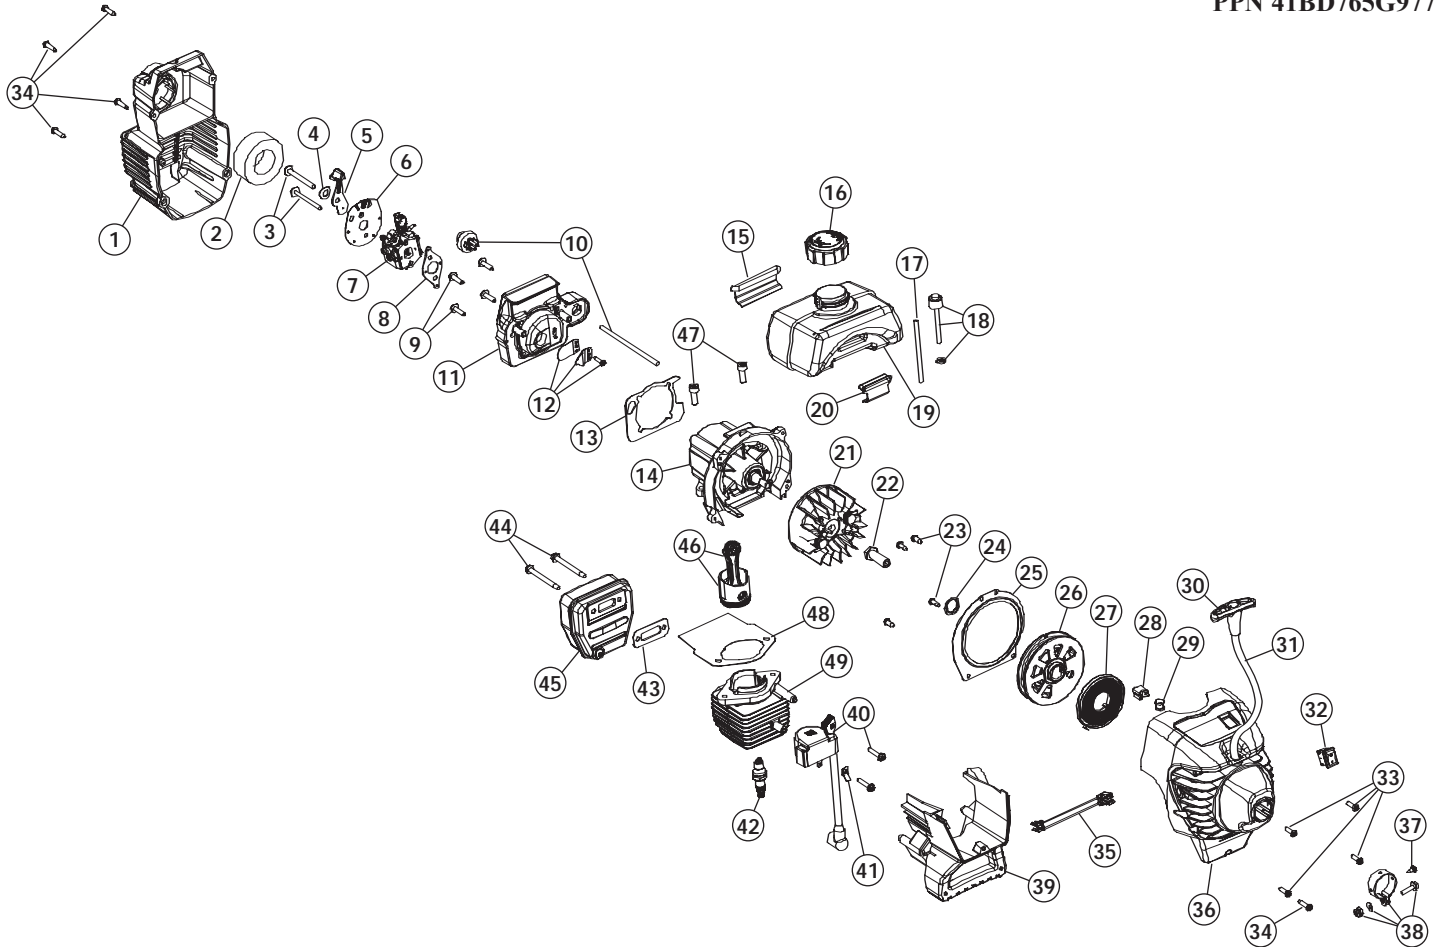

## 2-CYCLE GAS TRIMMER

PPN 41BD765G977

Item	Part No.	Description	Item	Part No.	Description
1	753-04511	Air Cleaner Cover Assembly (includes 2 & 34)	28	753-04824	Eyelet Retainer
2	791-180350B	Air Cleaner Filter	29	791-611061	Rope Guide
3	791-180351	Carburetor Mounting Screws	30	791-181079	Pull Handle
4	791-180226	Wavey Washer	31	791-613103	Rope
5	753-04418	Choke Lever Assembly	32	791-182673	Switch Assembly
6	753-04419	Choke Lever & Plate (includes 5)	33	791-181862	Housing Screw
7	753-04408	Carburetor Assembly (includes 8 & 19)	34	791-181345	Cover Screw
8	791-610675	Carburetor Gasket	35	753-04242	Wire Lead
9	791-181860	Carb Mount Screw	36	753-04825	Starter Housing Assembly (includes 23-35)
10	791-683974B	Primer and Hose Assembly	37	753-04466	Anti-Rotation Screw
11	753-1196	Carburetor Mount Assembly (includes 9, 12 & 13)	38	753-05056	Clamp Assembly (includes 37)
12	791-684451	Reed Assembly	39	753-04702	Shroud Extension and Stand (includes 34)
13	753-1208	Carburetor Mount Gasket	40	753-04324	Module Assembly
14	753-04321	Crankcase Service Assembly (includes 9)	41	791-611063	Ground Tab
15	791-612134	Rear Mounting Pad	42	791-610311B	Spark Plug
16	791-182612	Fuel Cap Assembly	43	753-04619	Exhaust Gasket
17	791-181086	Fuel Return Line	44	753-04620	Muffler Mounting Bolt Assembly
18	791-682039	Fuel Line Assembly	45	753-04618	Muffler Assembly (includes 43 & 44)
19	791-182767	Fuel Tank Assembly (includes 16-18)	46	753-04367	Piston & Rod Assembly
20	791-145308	Front Mounting Pad	47	791-182723	Cylinder Bolt
21	791-182736	Flywheel Assembly	48	753-04182	Cylinder Gasket
22	791-610303	Square Nut Drive	49	753-04814	Cylinder Assembly (includes 47 & 48)
23	753-1202	Plate Screw	*	753-1209	Piston Ring Set
24	753-04288	Palnut	*	753-04689	Spark Arrestor
25	753-04928	Pressure Plate (includes 23 & 28)	*	753-04826	Short Block Assembly (includes 14, 42 & 46-49)
26	753-04823	Recoil Pulley Assembly (includes 24)			
27	753-04286	Recoil Spring	*	not shown	