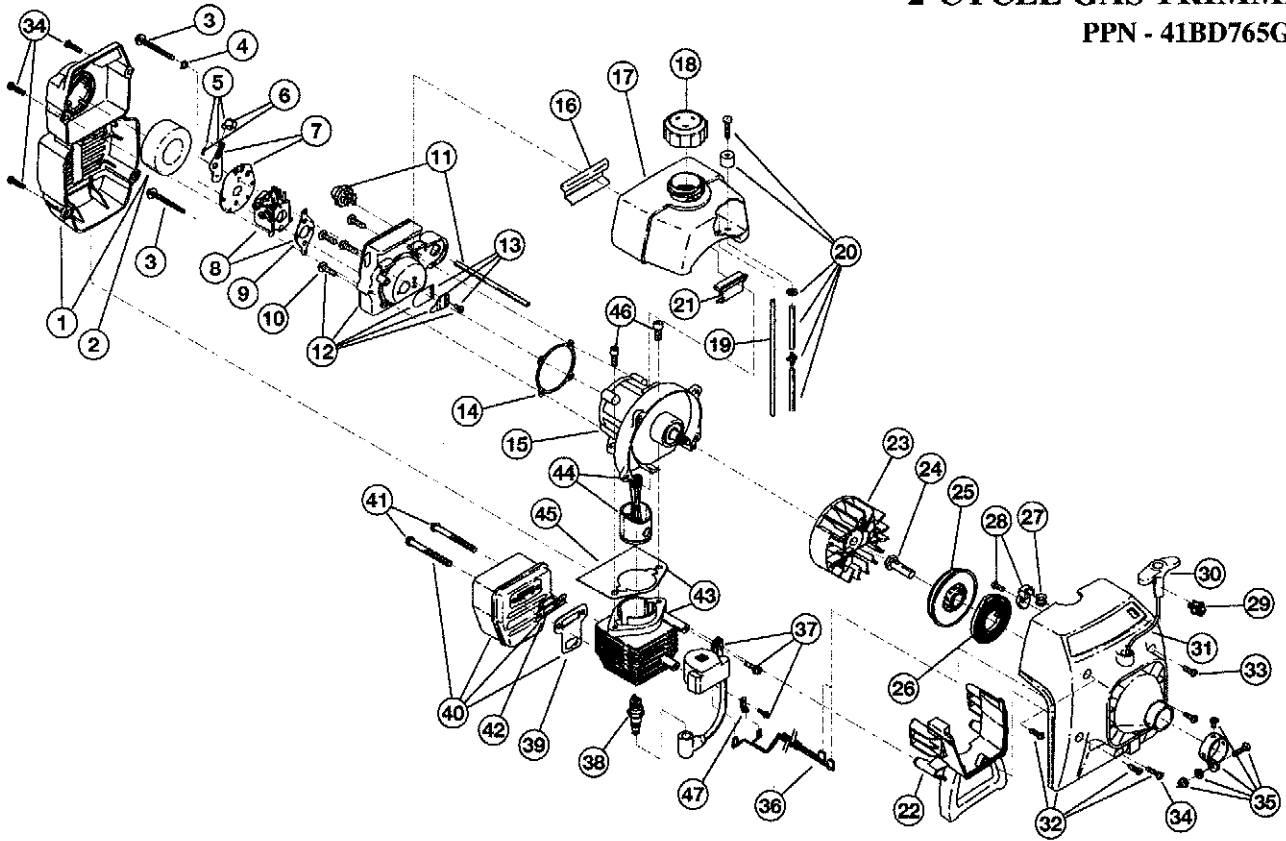

ENGINE PARTS - RYOBI 765r
2-CYCLE GAS TRIMMER
PPN - 41BD765G034

Item	Part No.	Description	Item	Part No.	Description
1	791-180349	Air Cleaner/Muffler Cover Assembly (includes 2 & 34)	28	791-181889	Pulley Retainer Assembly
2	791-180350	Air Cleaner Filter	29	753-04241	Switch Assembly (includes 36)
3	791-180351	Carburetor Mounting Screw Assembly	30	791-181079	Pull Handle
4	791-180226	Wavey Washer	31	791-613103	Rope
5	791-182061	Choke Lever Assembly (includes 6)	32	753-04300	Starter Housing Assembly (includes 25-31, 33 & 34)
6	791-182070	Choke Knob and Screw	33	791-181862	Screw
7	791-182060	Choke Assembly (includes 5 & 6)	34	791-181345	Screw
8	753-04320	Carburetor Assembly (includes 9 & 20)	35	791-153597	Upper Clamp Assembly
9	791-610675	Carburetor Gasket	36	753-04242	Wire Lead
10	791-181860	Carb Mount Screw	37	753-04324	Module Assembly
11	791-181558	Primer and Hose Assembly	38	791-610311	Spark Plug
12	753-1196	Carb Mount Assembly (includes 10 & 13)	39	753-04159	Exhaust Gasket
13	791-684451	Reed Assembly	40	791-182066	Muffler Assembly (includes 39, 41 & 42)
14	753-1208	Carburetor Mount Gasket	41	791-147575	Muffler Mounting Bolt Assembly
15	753-04321	Crank Case Service Assembly (includes 10)	42	791-182747	Sparks Arrestor
16	791-612134	Rear Mounting Pad	43	753-04323	Cylinder Assembly (includes 46 & 47)
17	791-181152	Fuel Tank Assembly (includes 18 & 20)	44	753-1207	Piston and Rod Assembly
18	791-182271	Fuel Cap Assembly	45	753-1197	Cylinder Gasket
19	791-181168	Fuel Return Line	46	791-182723	Cylinder Bolt
20	791-682039	Fuel Line Assembly	47	791-611063	Ground Tab
21	791-145308	Front Mounting Pad	*	753-04134	Engine Gasket Kit
22	791-182064	Shroud Extension & Stand	*	791-180090	O.E.M. Carburetor Repair Kit
23	791-182736	Flywheel Assembly	*	791-180091	Gasket Diaphragm Repair Kit
24	791-610303	Square Nut Drive	*	753-1209	Piston Ring
25	753-04232	Recoil Pulley Assembly	*	753-04322	Short Block Assembly (includes 10, 15, 38, 43-46)
26	791-613102	Recoil Spring			
27	791-611061	Rope Guide			

* Items Not Shown