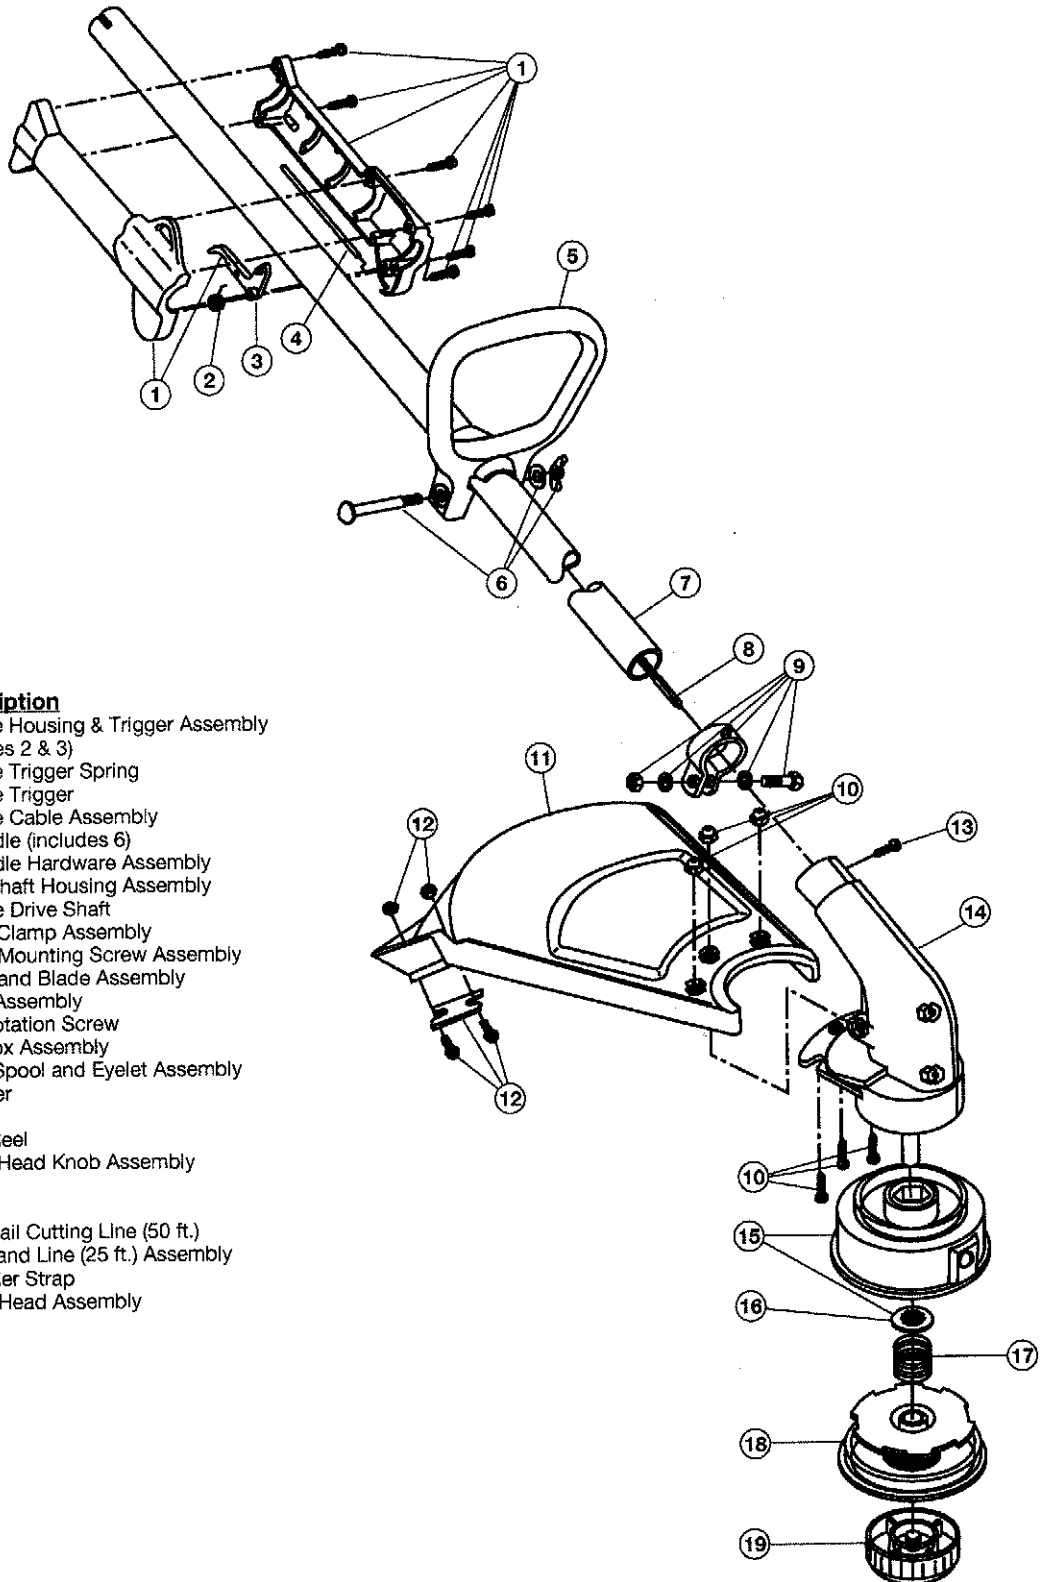

BOOM & TRIMMER PARTS - RYOBI 765r

2-CYCLE GAS TRIMMER

PPN - 41BD765G034

Item	Part No.	Description
1	791-182069	Throttle Housing & Trigger Assembly (Includes 2 & 3)
2	791-610314	Throttle Trigger Spring
3	791-181556	Throttle Trigger
4	791-182068	Throttle Cable Assembly
5	791-153064	D-Handle (includes 6)
6	791-153317	D-Handle Hardware Assembly
7	753-04330	Drive Shaft Housing Assembly
8	753-04251	Flexible Drive Shaft
9	791-153597	Lower Clamp Assembly
10	791-180547	Guard Mounting Screw Assembly
11	791-180548	Guard and Blade Assembly
12	791-181823	Blade Assembly
13	791-145569	Anti-Rotation Screw
14	791-180549	Gearbox Assembly
15	791-153619	Outer Spool and Eyelet Assembly
16	791-610660	Retainer
17	791-610317B	Spring
18	753-1155	Inner Reel
19	791-153066	Bump Head Knob Assembly

Optional Accessories

- 791-610375 Monofilament Cutting Line (50 ft.)
- 791-153577 Spool and Line (25 ft.) Assembly
- 791-682075 Shoulder Strap
- 791-180897 Bump Head Assembly
- not shown