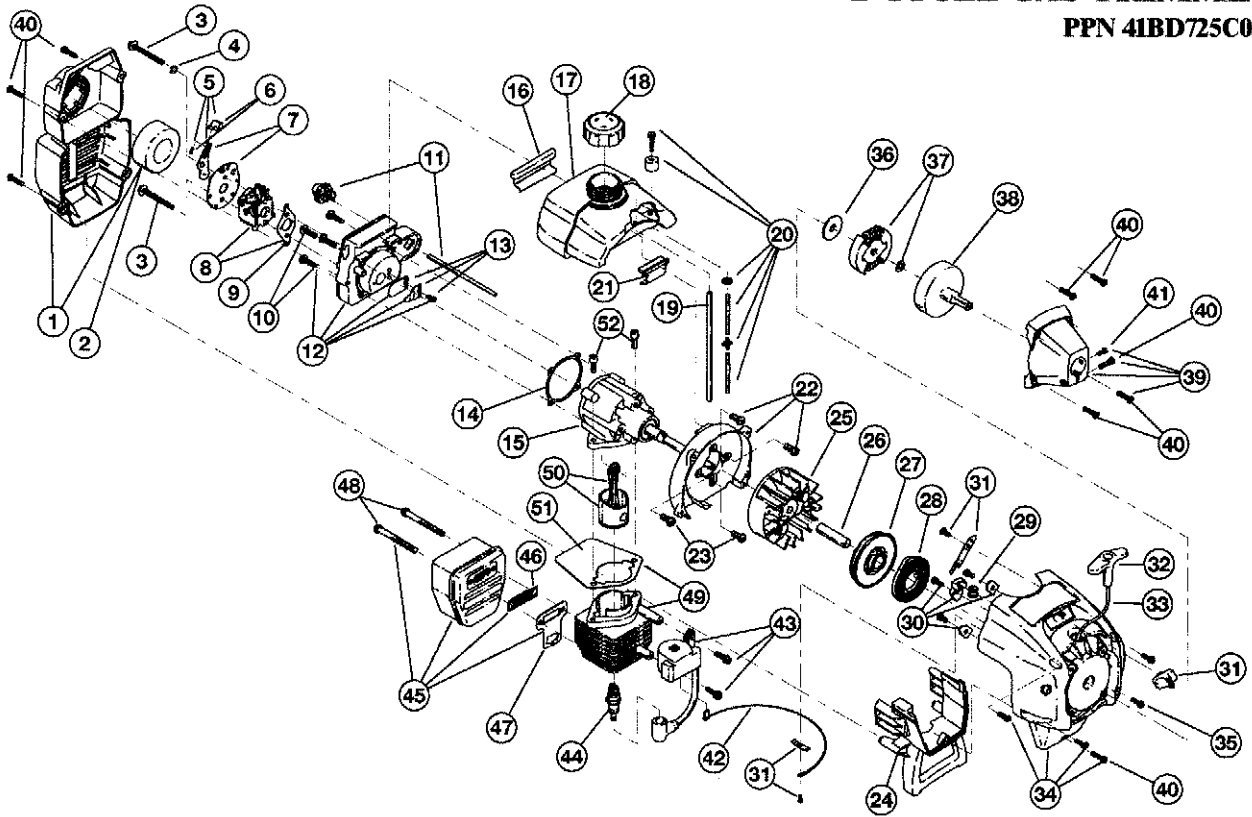

ENGINE PARTS - MODEL 725r

2-CYCLE GAS TRIMMER

PPN 41BD725C034

Item	Part No.	Description	Item	Part No.	Description
1	791-182059	Air Cleaner/Muffler Cover Assembly (includes 2 & 40)	33	791-613103	Rope
2	791-180350	Air Cleaner Filter	34	791-181443	Starter Housing Assembly (includes 27-33, 35 & 40)
3	791-180351	Carburetor Mounting Screw Assembly	35	791-181862	Housing Screw
4	791-180226	Wavey Washer	36	791-182368	Clutch Washer
5	791-182201	Choke Lever Assembly (includes 6)	37	791-181445	Clutch Rotor Assembly
6	791-182202	Choke Knob and Screw	38	791-153592	Clutch Drum Assembly
7	791-182203	Choke Lever and Plate (includes 5)	39	791-182797	Clutch Cover Assembly (includes 40-42)
8	791-182875	Carburetor Assembly (includes 9 & 20)	40	791-181345	Cover Screw
9	791-610675	Carburetor Gasket	41	791-182519	Anti-Rotation Screw
10	791-181860	Carb Mount Screw	42	791-180036	Wire Lead
11	791-181558	Primer and Hose Assembly	43	791-181937	Module Assembly
12	791-182063	Carb Mount Assembly (includes 10 & 13)	44	791-610311B	Spark Plug
13	791-684451	Reed Assembly	45	791-182066	Muffler Assembly (includes 46-48)
14	791-612115	Carburetor Mount Gasket	46	791-182747	Spark Arrestor Screen
15	791-182791	Crank Case Service Assembly (includes 10 & 23)	47	753-04159	Exhaust Gasket
16	791-612134	Rear Mounting Pad	48	791-147575	Muffler Mounting Bolt Assembly
17	791-181438	Fuel Tank Assembly (includes 18-20)	49	753-1206	Cylinder Assembly (includes 51 & 52)
18	791-182438	Fuel Cap Assembly	50	753-1207	Piston and Rod Assembly
19	791-181168	Fuel Return Line	51	753-1197	Cylinder Gasket
20	791-682039	Fuel Line Assembly	52	791-182723	Cylinder Bolt
21	791-145308	Front Mounting Pad	*	753-04134	Engine Gasket Kit
22	791-153520	Shroud Assembly (includes 23)	*	791-180090	O.E.M. Carburetor Repair Kit (Zama)
23	791-181861	Shroud Screw	*	791-180091	Gasket Diaphragm Repair Kit (Zama)
24	791-182064	Shroud Extension & Stand (includes 40)	*	753-1209	Piston Ring
25	791-182736	Flywheel Assembly	*	753-1210	Short Block Assembly (includes 10, 15, 23, 44, 49-53)
26	791-181065	Spacer	*	791-610309	Crankcase Seal
27	753-04232	Recoil Pulley Assembly	*	791-181599	Clutch Springs (Qty. 2)
28	791-613102	Recoil Spring			
29	791-611061	Rope Guide			
30	791-181441	Pulley Retainer Assembly			
31	791-181442	Switch Assembly (includes 42)			
32	791-181079	Pull Handle			
			*	Items Not Shown