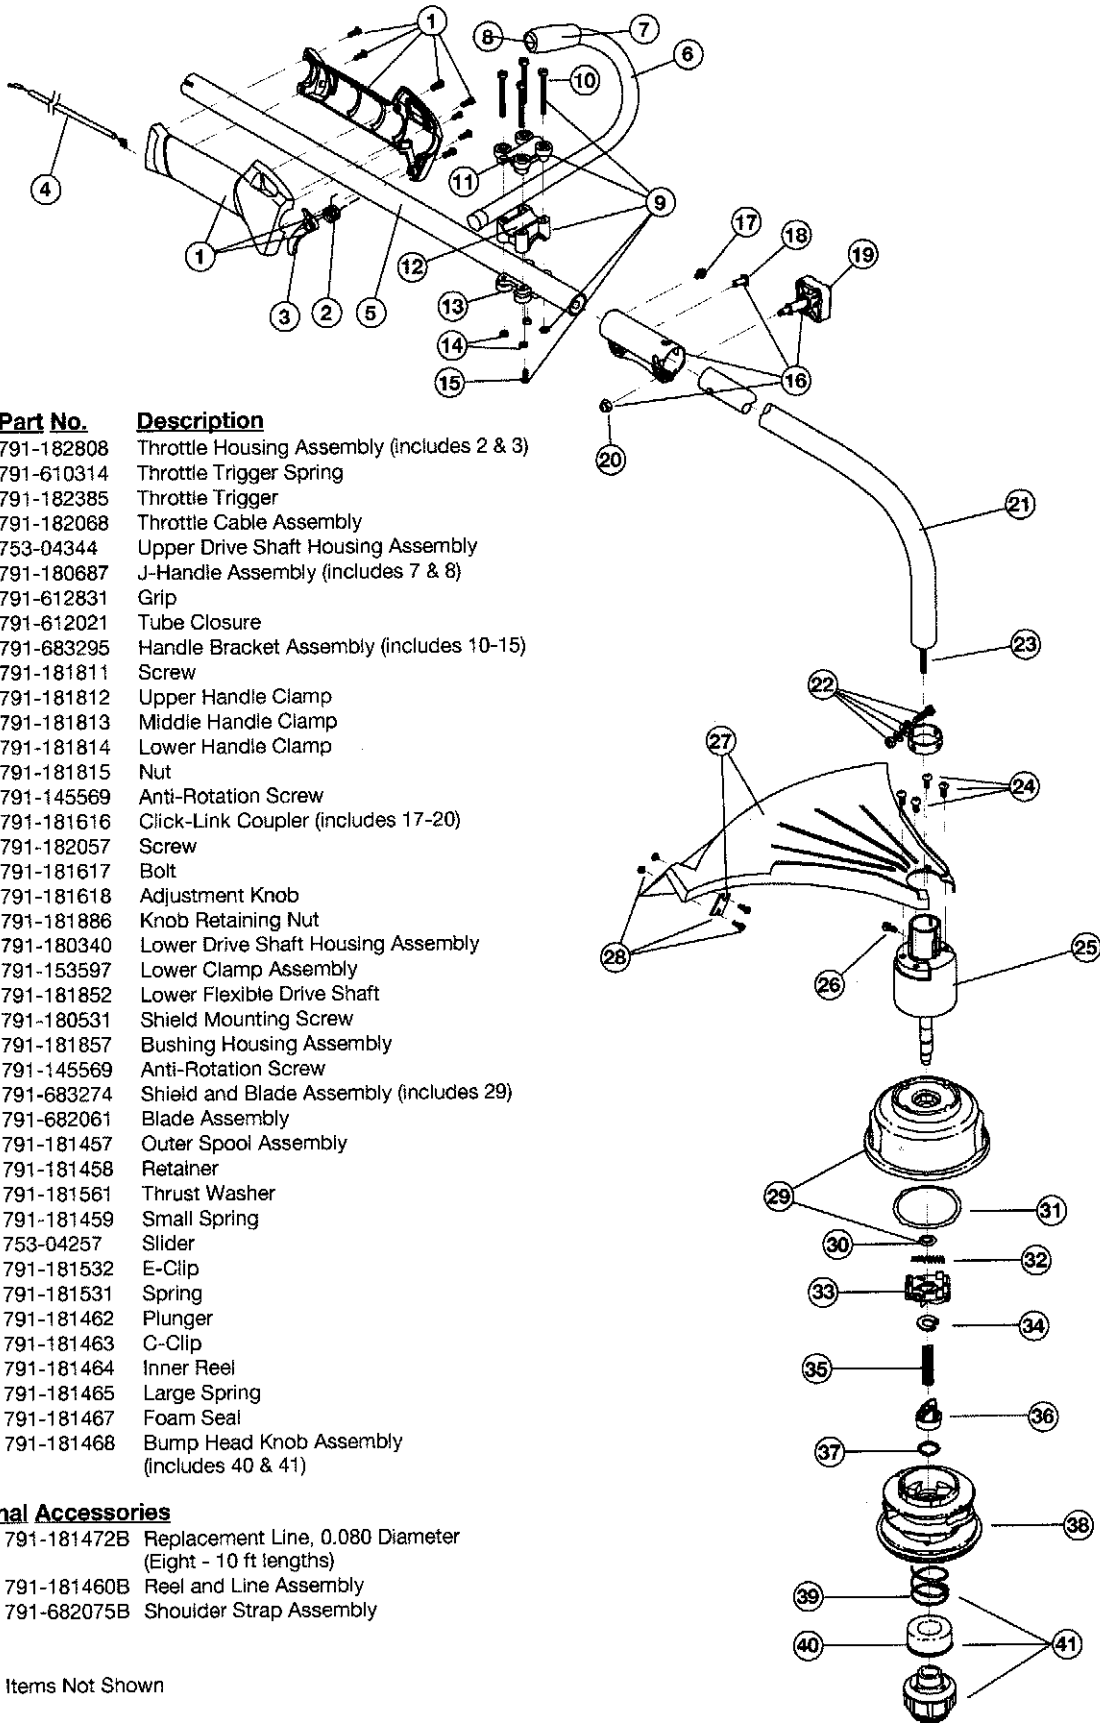

BOOM AND TRIMMER PARTS - MODEL 725r

2-CYCLE GAS TRIMMER

PPN 4IBD725C034

Item	Part No.	Description
1	791-182808	Throttle Housing Assembly (includes 2 & 3)
2	791-610314	Throttle Trigger Spring
3	791-182385	Throttle Trigger
4	791-182068	Throttle Cable Assembly
5	753-04344	Upper Drive Shaft Housing Assembly
6	791-180687	J-Handle Assembly (includes 7 & 8)
7	791-612831	Grip
8	791-612021	Tube Closure
9	791-683295	Handle Bracket Assembly (includes 10-15)
10	791-181811	Screw
11	791-181812	Upper Handle Clamp
12	791-181813	Middle Handle Clamp
13	791-181814	Lower Handle Clamp
14	791-181815	Nut
15	791-145569	Anti-Rotation Screw
16	791-181616	Click-Link Coupler (includes 17-20)
17	791-182057	Screw
18	791-181617	Bolt
19	791-181618	Adjustment Knob
20	791-181886	Knob Retaining Nut
21	791-180340	Lower Drive Shaft Housing Assembly
22	791-153597	Lower Clamp Assembly
23	791-181852	Lower Flexible Drive Shaft
24	791-180531	Shield Mounting Screw
25	791-181857	Bushing Housing Assembly
26	791-145569	Anti-Rotation Screw
27	791-683274	Shield and Blade Assembly (includes 29)
28	791-682061	Blade Assembly
29	791-181457	Outer Spool Assembly
30	791-181458	Retainer
31	791-181561	Thrust Washer
32	791-181459	Small Spring
33	753-04257	Slider
34	791-181532	E-Clip
35	791-181531	Spring
36	791-181462	Plunger
37	791-181463	C-Clip
38	791-181464	Inner Reel
39	791-181465	Large Spring
40	791-181467	Foam Seal
41	791-181468	Bump Head Knob Assembly (includes 40 & 41)