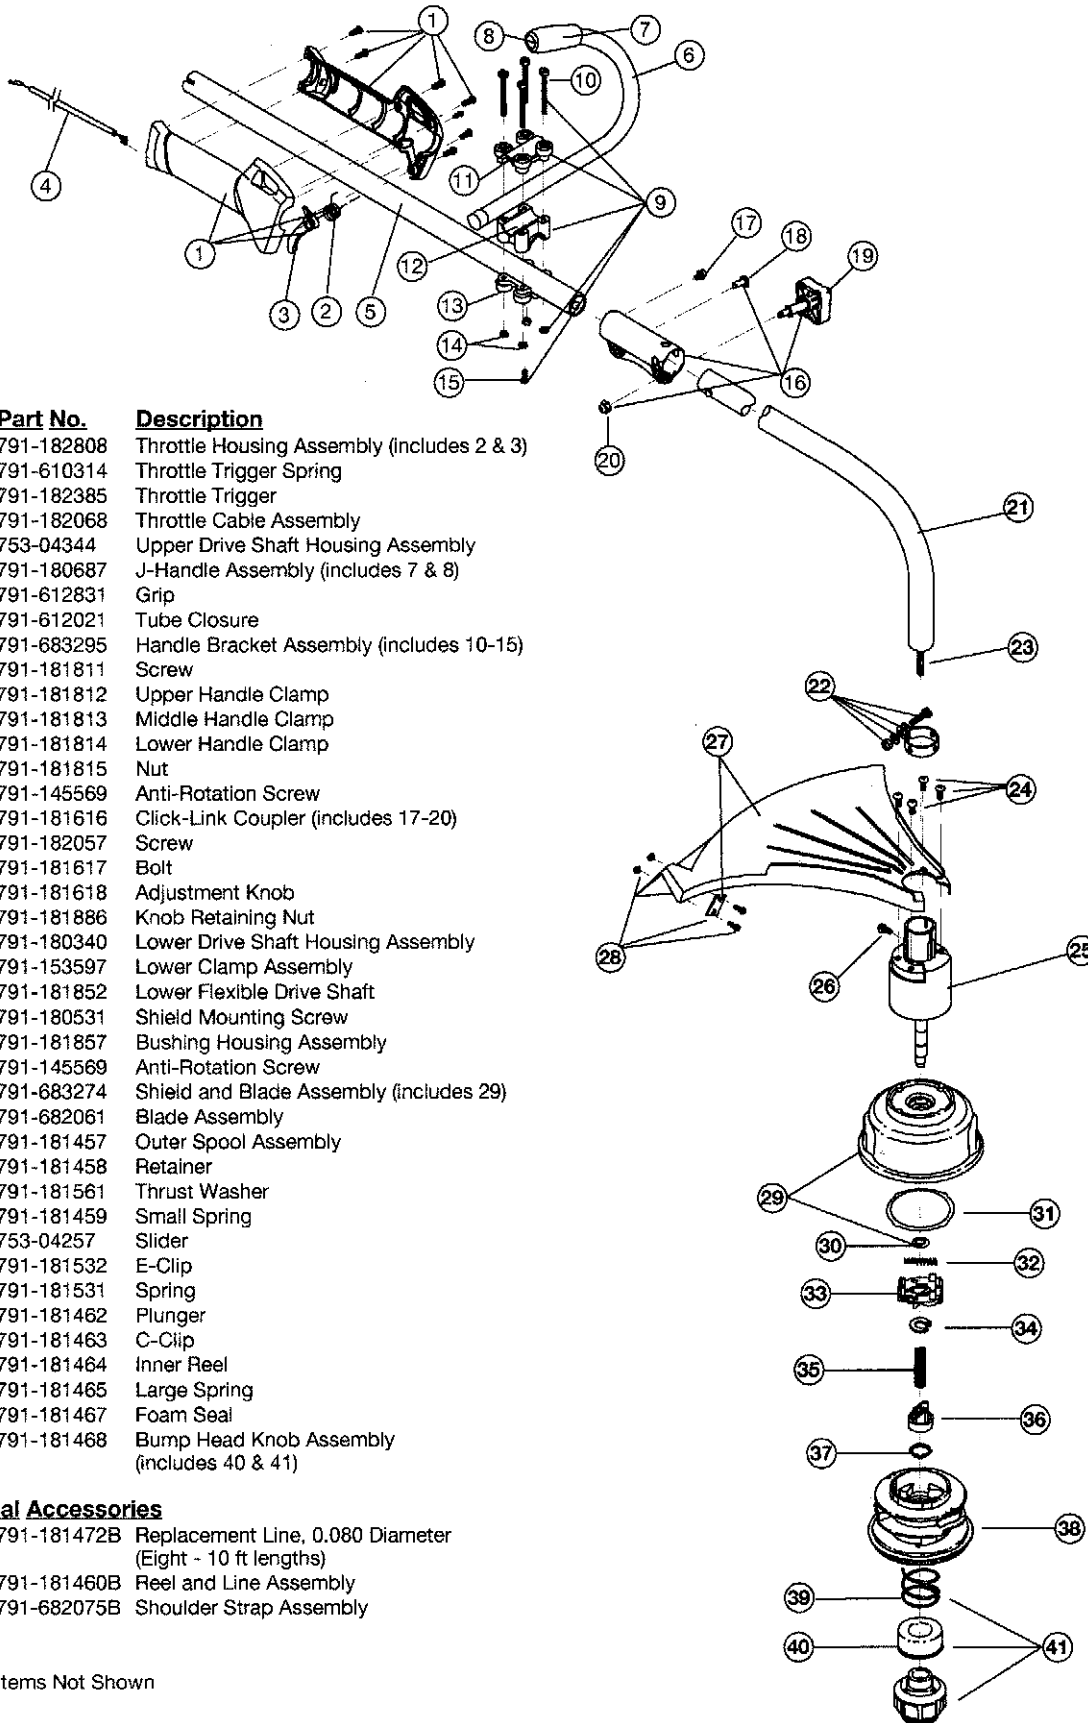

BOOM AND TRIMMER PARTS - MODEL 725r

2-CYCLE GAS TRIMMER

PPN 41BD725B034

Item	Part No.	Description
1	791-182808	Throttle Housing Assembly (includes 2 & 3)
2	791-610314	Throttle Trigger Spring
3	791-182385	Throttle Trigger
4	791-182068	Throttle Cable Assembly
5	753-04344	Upper Drive Shaft Housing Assembly
6	791-180687	J-Handle Assembly (includes 7 & 8)
7	791-612831	Grip
8	791-612021	Tube Closure
9	791-683295	Handle Bracket Assembly (includes 10-15)
10	791-181811	Screw
11	791-181812	Upper Handle Clamp
12	791-181813	Middle Handle Clamp
13	791-181814	Lower Handle Clamp
14	791-181815	Nut
15	791-145569	Anti-Rotation Screw
16	791-181616	Click-Link Coupler (includes 17-20)
17	791-182057	Screw
18	791-181617	Bolt
19	791-181618	Adjustment Knob
20	791-181886	Knob Retaining Nut
21	791-180340	Lower Drive Shaft Housing Assembly
22	791-153597	Lower Clamp Assembly
23	791-181852	Lower Flexible Drive Shaft
24	791-180531	Shield Mounting Screw
25	791-181857	Bushing Housing Assembly
26	791-145569	Anti-Rotation Screw
27	791-683274	Shield and Blade Assembly (includes 29)
28	791-682061	Blade Assembly
29	791-181457	Outer Spool Assembly
30	791-181458	Retainer
31	791-181561	Thrust Washer
32	791-181459	Small Spring
33	753-04257	Slider
34	791-181532	E-Clip
35	791-181531	Spring
36	791-181462	Plunger
37	791-181463	C-Clip
38	791-181464	Inner Reel
39	791-181465	Large Spring
40	791-181467	Foam Seal
41	791-181468	Bump Head Knob Assembly (includes 40 & 41)