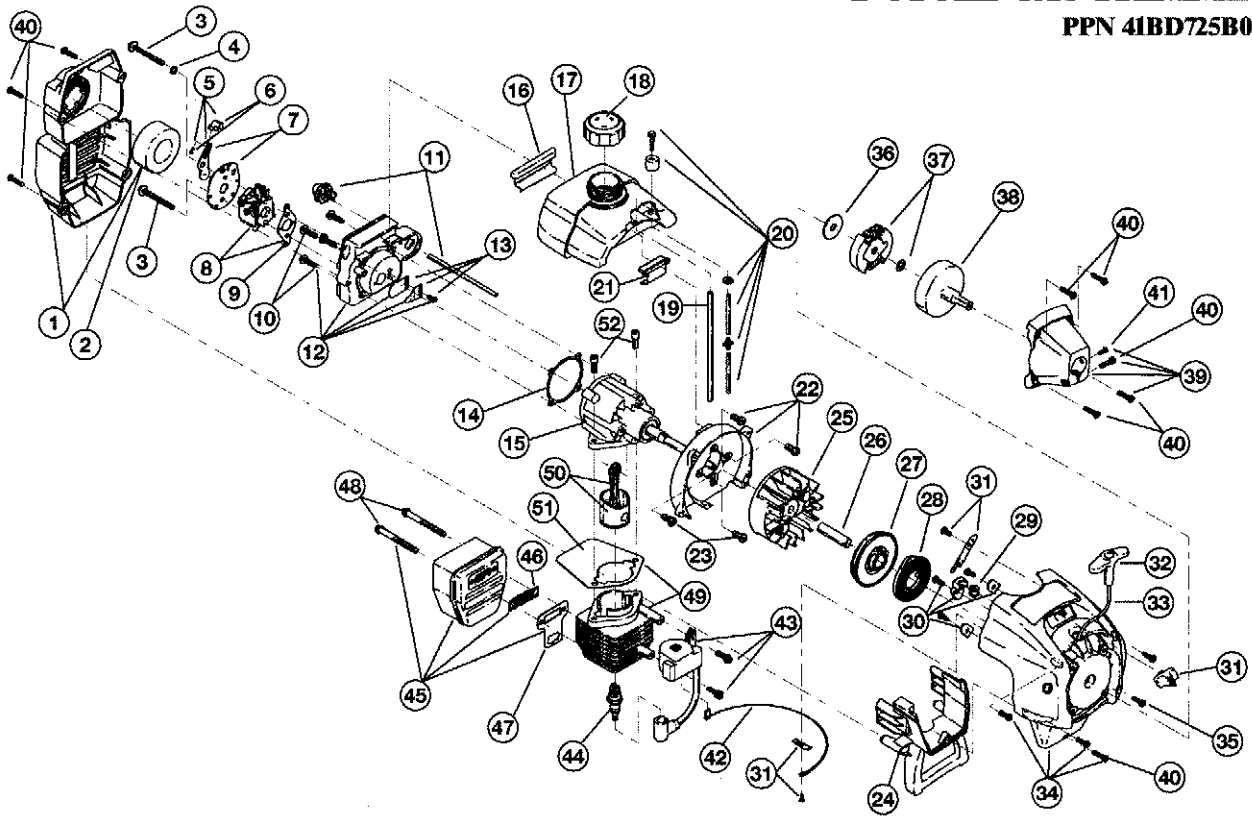

ENGINE PARTS - MODEL 725r

2-CYCLE GAS TRIMMER

PPN 41BD725B034

Item	Part No.	Description	Item	Part No.	Description
1	791-182059	Air Cleaner/Muffler Cover Assembly (includes 2 & 40)	33	791-613103	Rope
2	791-180350	Air Cleaner Filter	34	791-181443	Starter Housing Assembly (includes 27-33, 35 & 40)
3	791-180351	Carburetor Mounting Screw Assembly	35	791-181862	Housing Screw
4	791-180226	Wavey Washer	36	791-182368	Clutch Washer
5	791-182201	Choke Lever Assembly (includes 6)	37	791-181445	Clutch Rotor Assembly
6	791-182202	Choke Knob and Screw	38	791-153592	Clutch Drum Assembly
7	791-182203	Choke Lever and Plate (includes 5)	39	791-182797	Clutch Cover Assembly (includes 40-42)
8	791-182875	Carburetor Assembly (includes 9 & 20)	40	791-181345	Cover Screw
9	791-610675	Carburetor Gasket	41	791-182519	Anti-Rotation Screw
10	791-181860	Carb Mount Screw	42	791-180036	Wire Lead
11	791-181558	Primer and Hose Assembly	43	791-181937	Module Assembly
12	791-182063	Carb Mount Assembly (includes 10 & 13)	44	791-610311B	Spark Plug
13	791-684451	Reed Assembly	45	791-182066	Muffler Assembly (includes 46-48)
14	791-612115	Carburetor Mount Gasket	46	791-182747	Spark Arrestor Screen
15	791-182791	Crank Case Service Assembly (includes 10 & 23)	47	753-04159	Exhaust Gasket
16	791-612134	Rear Mounting Pad	48	791-147575	Muffler Mounting Bolt Assembly
17	791-181438	Fuel Tank Assembly (includes 18-20)	49	753-1206	Cylinder Assembly (includes 51 & 52)
18	791-182438	Fuel Cap Assembly	50	753-1207	Piston and Rod Assembly
19	791-181168	Fuel Return Line	51	753-1197	Cylinder Gasket
20	791-682039	Fuel Line Assembly	52	791-182723	Cylinder Bolt
21	791-145308	Front Mounting Pad	*	753-04134	Engine Gasket Kit
22	791-153520	Shroud Assembly (includes 23)	*	791-180090	O.E.M. Carburetor Repair Kit (Zama)
23	791-181861	Shroud Screw	*	791-180091	Gasket Diaphragm Repair Kit (Zama)
24	791-182064	Shroud Extension & Stand (includes 40)	*	753-1209	Piston Ring
25	791-182736	Flywheel Assembly	*	753-1210	Short Block Assembly (includes 10, 15, 23, 44, 49-53)
26	791-181065	Spacer	*	791-610309	Crankcase Seal
27	753-04232	Recoil Pulley Assembly	*	791-181599	Clutch Springs (Qty. 2)
28	791-613102	Recoil Spring			
29	791-611061	Rope Guide			
30	791-181441	Pulley Retainer Assembly			
31	791-181442	Switch Assembly (includes 42)			
32	791-181079	Pull Handle			
			*	Items Not Shown