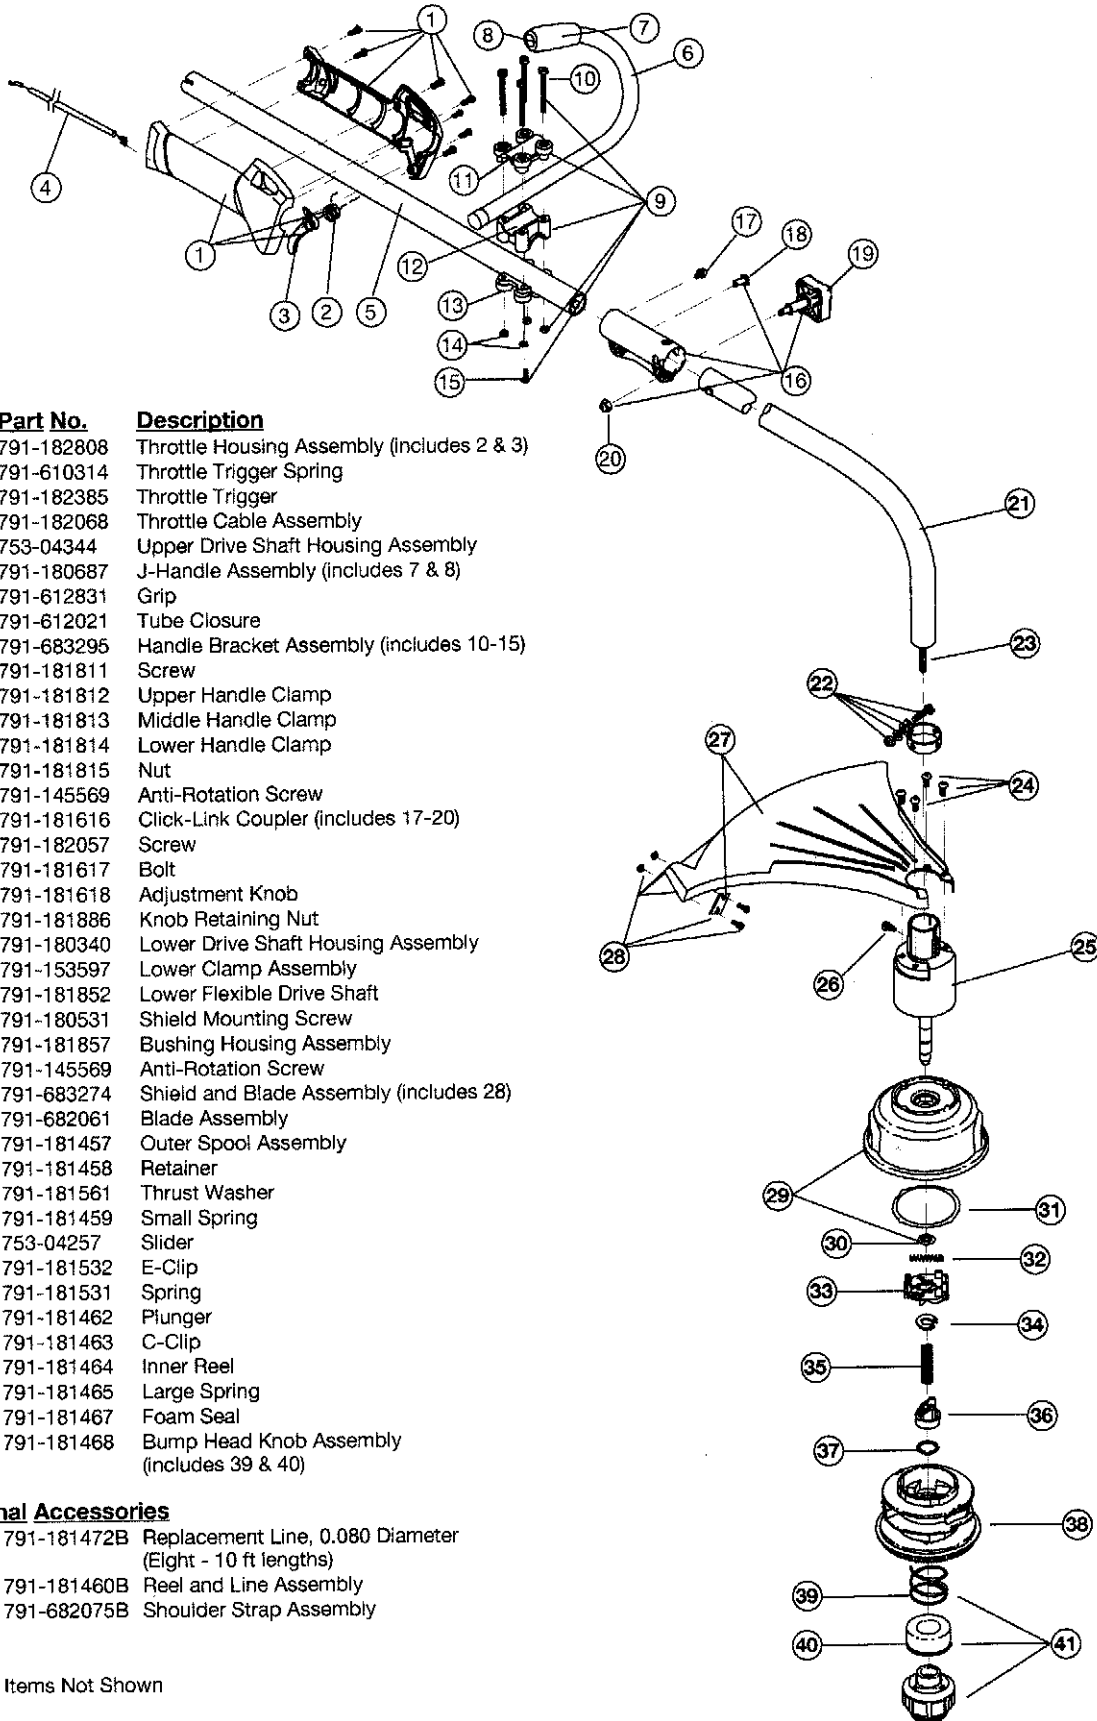

BOOM AND TRIMMER PARTS - MODEL 725r

2-CYCLE GAS TRIMMER

PPN 41BD725A034

Item	Part No.	Description
1	791-182808	Throttle Housing Assembly (includes 2 & 3)
2	791-610314	Throttle Trigger Spring
3	791-182385	Throttle Trigger
4	791-182068	Throttle Cable Assembly
5	753-04344	Upper Drive Shaft Housing Assembly
6	791-180687	J-Handle Assembly (includes 7 & 8)
7	791-612831	Grip
8	791-612021	Tube Closure
9	791-683295	Handle Bracket Assembly (includes 10-15)
10	791-181811	Screw
11	791-181812	Upper Handle Clamp
12	791-181813	Middle Handle Clamp
13	791-181814	Lower Handle Clamp
14	791-181815	Nut
15	791-145569	Anti-Rotation Screw
16	791-181616	Click-Link Coupler (includes 17-20)
17	791-182057	Screw
18	791-181617	Bolt
19	791-181618	Adjustment Knob
20	791-181886	Knob Retaining Nut
21	791-180340	Lower Drive Shaft Housing Assembly
22	791-153597	Lower Clamp Assembly
23	791-181852	Lower Flexible Drive Shaft
24	791-180531	Shield Mounting Screw
25	791-181857	Bushing Housing Assembly
26	791-145569	Anti-Rotation Screw
27	791-683274	Shield and Blade Assembly (includes 28)
28	791-682061	Blade Assembly
29	791-181457	Outer Spool Assembly
30	791-181458	Retainer
31	791-181561	Thrust Washer
32	791-181459	Small Spring
33	753-04257	Slider
34	791-181532	E-Clip
35	791-181531	Spring
36	791-181462	Plunger
37	791-181463	C-Clip
38	791-181464	Inner Reel
39	791-181465	Large Spring
40	791-181467	Foam Seal
41	791-181468	Bump Head Knob Assembly (includes 39 & 40)

Optional Accessories

- 791-181472B Replacement Line, 0.080 Diameter (Eight - 10 ft lengths)
- 791-181460B Reel and Line Assembly
- 791-682075B Shoulder Strap Assembly

* Items Not Shown