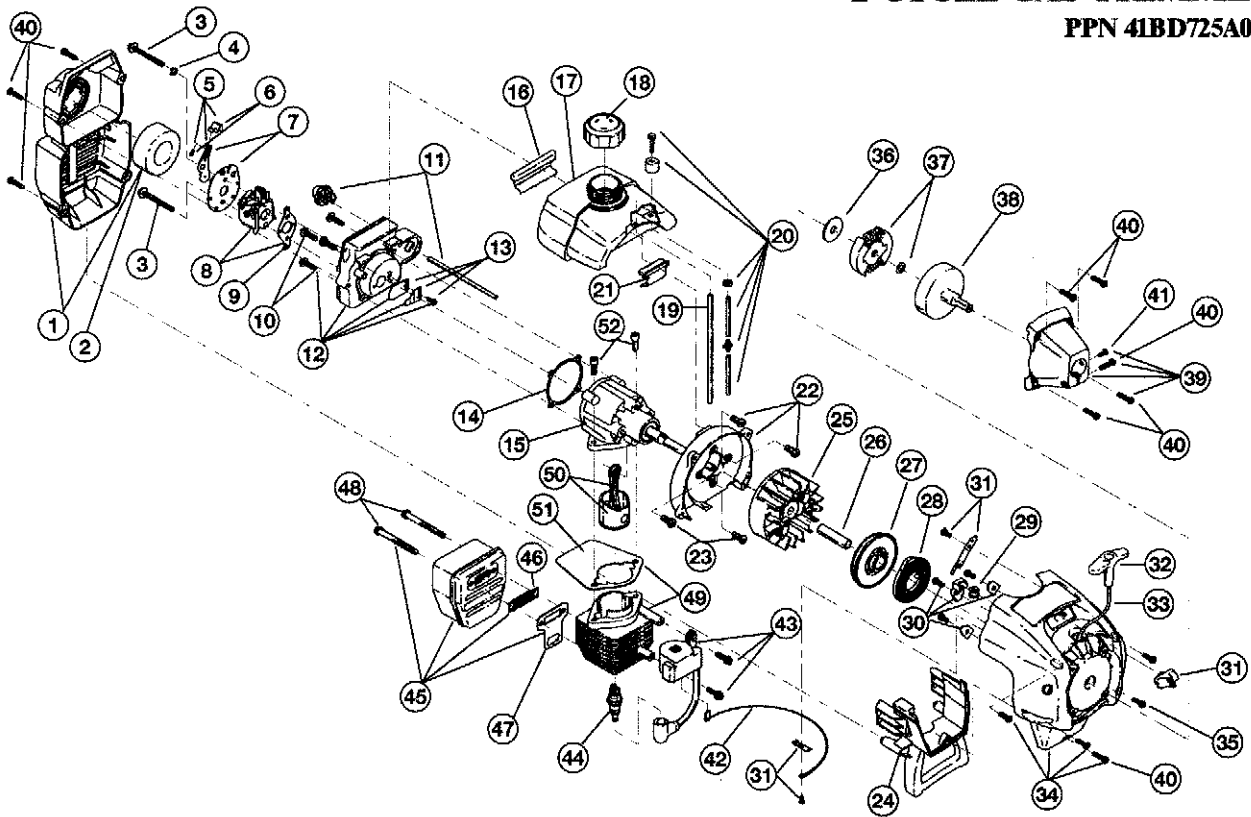

ENGINE PARTS - MODEL 725r

2-CYCLE GAS TRIMMER

PPN 41BD725A034

Item	Part No.	Description
1	791-182059	Air Cleaner/Muffler Cover Assembly (includes 2 & 40)
2	791-180350	Air Cleaner Filter
3	791-180351	Carburetor Mounting Screw Assembly
4	791-180226	Wavey Washer
5	791-182201	Choke Lever Assembly (includes 6)
6	791-182202	Choke Knob and Screw
7	791-182203	Choke Lever and Plate (includes 5)
8	791-182875	Carburetor Assembly (includes 9 & 20)
9	791-610675	Carburetor Gasket
10	791-181860	Carb Mount Screw
11	791-181558	Primer and Hose Assembly
12	791-182063	Carb Mount Assembly (includes 10 & 13)
13	791-684451	Reed Assembly
14	791-612115	Carburetor Mount Gasket
15	791-182791	Crank Case Service Assembly (includes 10 & 23)
16	791-612134	Rear Mounting Pad
17	791-181438	Fuel Tank Assembly (includes 18-20)
18	791-182438	Fuel Cap Assembly
19	791-181168	Fuel Return Line
20	791-682039	Fuel Line Assembly
21	791-145308	Front Mounting Pad
22	791-153520	Shroud Assembly (includes 23)
23	791-181861	Shroud Screw
24	791-182064	Shroud Extension & Stand (includes 40)
25	791-182736	Flywheel Assembly
26	791-181065	Spacer
27	753-04232	Recoil Pulley Assembly
28	791-613102	Recoil Spring
29	791-611061	Rope Guide
30	791-181441	Pulley Retainer Assembly
31	791-181442	Switch Assembly (includes 42)
32	791-181079	Pull Handle