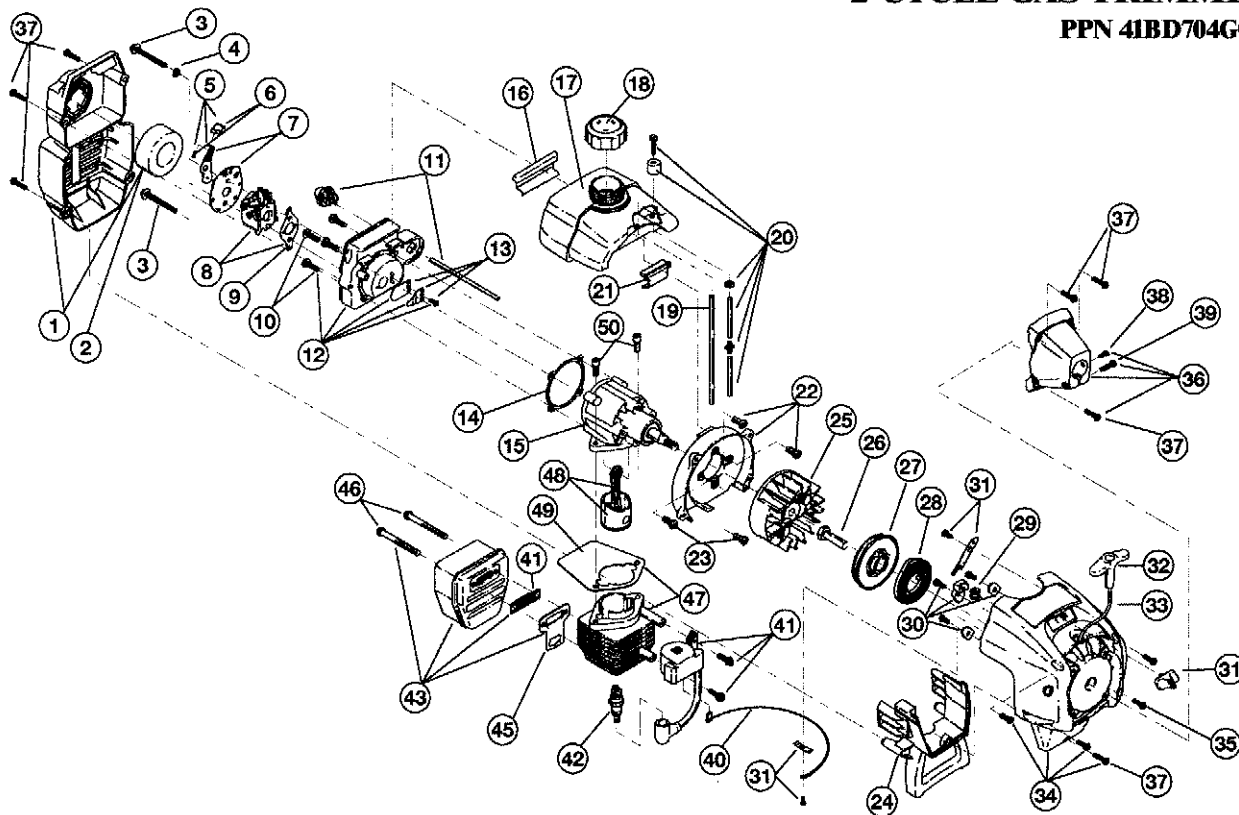

ENGINE PARTS - MODEL 704r

2-CYCLE GAS TRIMMER

PPN 41BD704G034

Item	Part No.	Description	Item	Part No.	Description
1	791-182059	Air Cleaner/Muffler Cover Assembly (includes 2 & 40)	33	791-613103	Rope
2	791-180350	Air Cleaner Filter	34	791-181443	Starter Housing Assembly (includes 27-33 & 40)
3	791-180351	Carburetor Mounting Screw Assembly	35	791-181862	Housing Screw
4	791-180226	Wavey Washer	36	791-182797	Clutch Cover Assembly (includes 37-39)
5	791-182061	Choke Lever Assembly (includes 6)	37	791-181345	Cover Screw
6	791-182070	Choke Knob and Screw	38	791-182519	Anti-Rotation Screw
7	791-182060	Choke Lever and Plate (includes 5)	39	791-181345	Clamping Screw
8	791-182062	Carburetor Assembly (includes 9)	40	791-180036	Wire Lead
9	791-610675	Carburetor Gasket	41	791-181937	Module Assembly
10	791-181860	Carb Mount Screw	42	791-610311	Spark Plug
11	791-181558	Primer and Hose Assembly	43	791-182066	Muffler Assembly (includes 48-50)
12	753-1196	Carb Mount Assembly (Includes 10)	44	791-182747	Spark Arrestor Screen
13	791-684451	Reed Assembly	45	791-182065	Exhaust Gasket
14	753-1208	Carburetor Mount Gasket	46	791-147575	Muffler Mounting Bolt Assembly
15	753-04272	Crank Case Service Assembly (includes 10, 24, 25 & 41)	47	791-181622	Cylinder Assembly (Includes 53)
16	791-612134	Rear Mounting Pad	48	791-684449	Piston and Rod Assembly
17	791-182438	Fuel Tank Assembly (includes 18-20)	49	753-1197	Cylinder Gasket
18	791-181559	Fuel Cap Assembly	50	791-182723	Cylinder Bolt
19	791-181168	Fuel Return Line	*	753-04134	Engine Gasket Kit
20	791-682039	Fuel Line Assembly	*	791-180602	O.E.M. Carburetor Repair Kit (Walbro)
21	791-145308	Front Mounting Pad	*	791-181873	Gasket Diaphragm Repair Kit (Walbro)
22	791-153520	Shroud Assembly	*	753-1209	Piston Ring
23	791-181861	Shroud Screw	*	753-04173	Short Block Assembly (includes 10, 15, 23, 42, 46-50)
24	791-182064	Shroud Extension and Stand	*	791-181501	Starter Housing Screw Set
25	791-181867	Flywheel Assembly	*	791-610309	Crankcase Seal
26	753-04323	Spacer	*	791-181599	Clutch Springs (Qty. 2)
27	753-04232	Recoil Pulley Assembly			
28	791-613102	Recoil Spring			
29	791-611061	Rope Guide			
30	791-181441	Pulley Retainer Assembly			
31	791-181442	Switch Assembly (includes 40)			
32	791-181079	Pull Handle			
			*	Items Not Shown