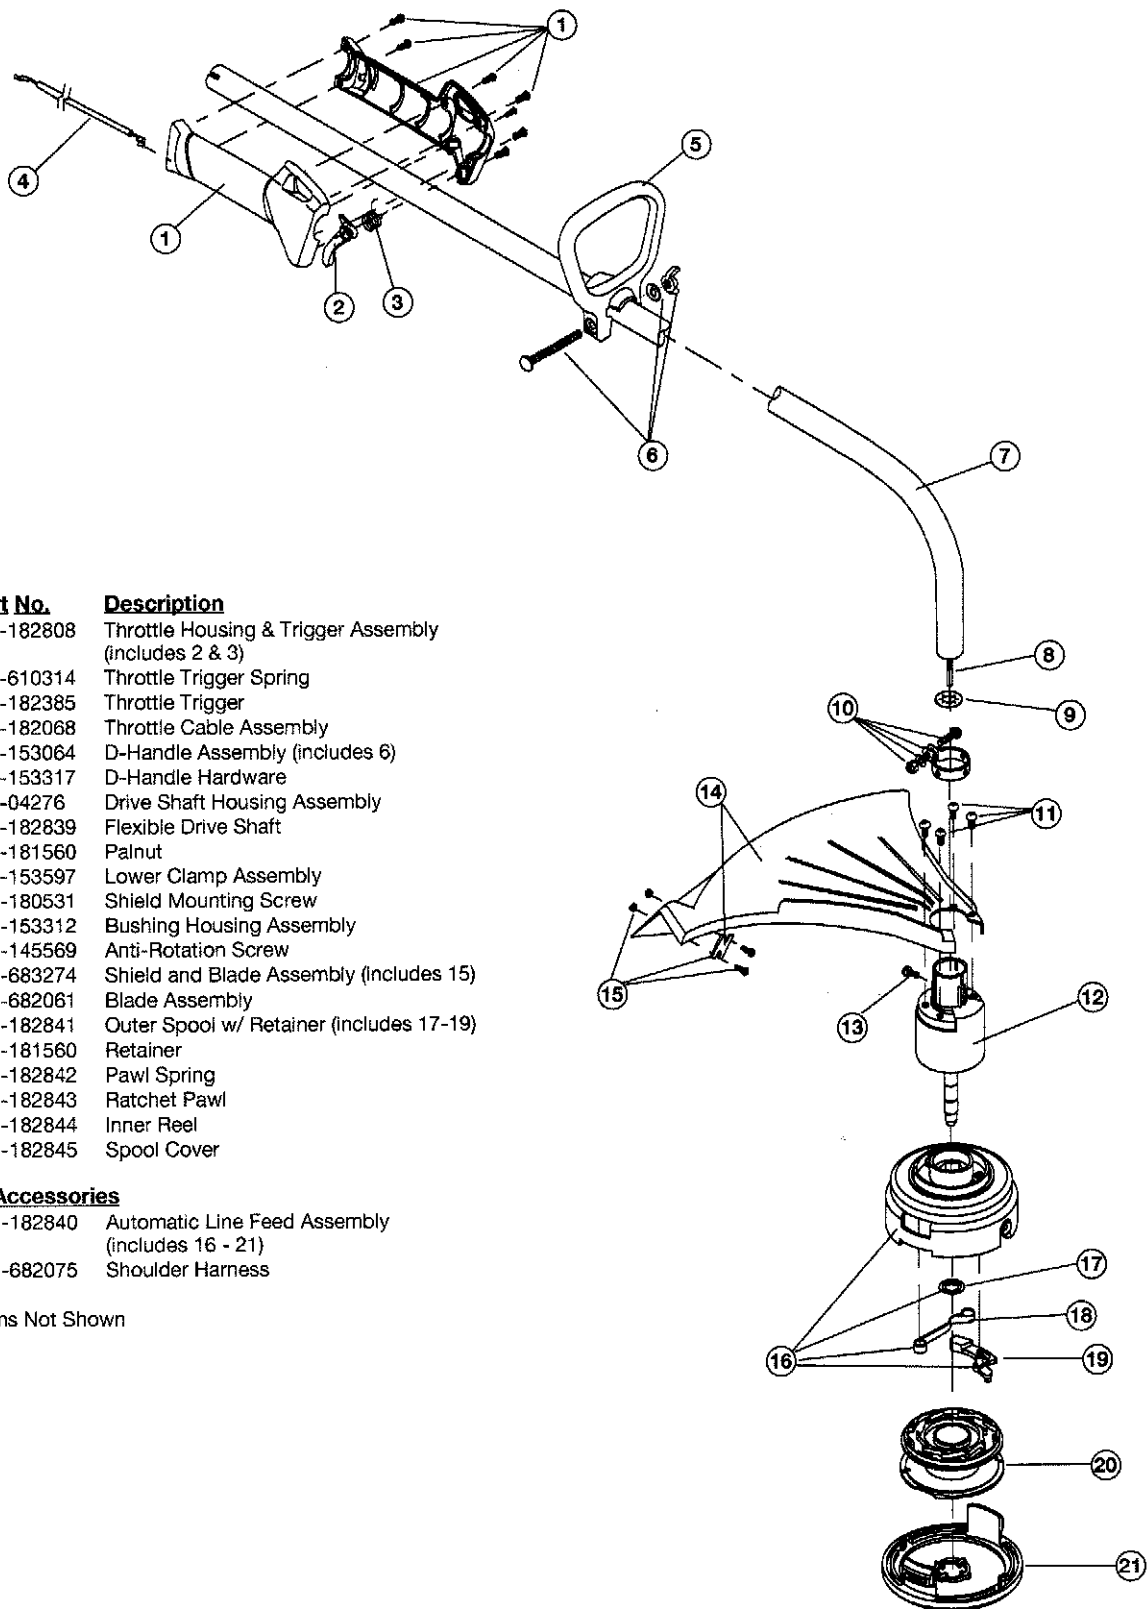

BOOM AND TRIMMER PARTS - MODEL 704r

2-CYCLE GAS TRIMMER

PPN 4IBD704G034

Item	Part No.	Description
1	791-182808	Throttle Housing & Trigger Assembly (includes 2 & 3)
2	791-610314	Throttle Trigger Spring
3	791-182385	Throttle Trigger
4	791-182068	Throttle Cable Assembly
5	791-153064	D-Handle Assembly (includes 6)
6	791-153317	D-Handle Hardware
7	753-04276	Drive Shaft Housing Assembly
8	791-182839	Flexible Drive Shaft
9	791-181560	Palnut
10	791-153597	Lower Clamp Assembly
11	791-180531	Shield Mounting Screw
12	791-153312	Bushing Housing Assembly
13	791-145569	Anti-Rotation Screw
14	791-683274	Shield and Blade Assembly (includes 15)
15	791-682061	Blade Assembly
16	791-182841	Outer Spool w/ Retainer (includes 17-19)
17	791-181560	Retainer
18	791-182842	Pawl Spring
19	791-182843	Ratchet Pawl
20	791-182844	Inner Reel
21	791-182845	Spool Cover

Optional Accessories

- 791-182840 Automatic Line Feed Assembly (includes 16 - 21)
- 791-682075 Shoulder Harness
- Items Not Shown