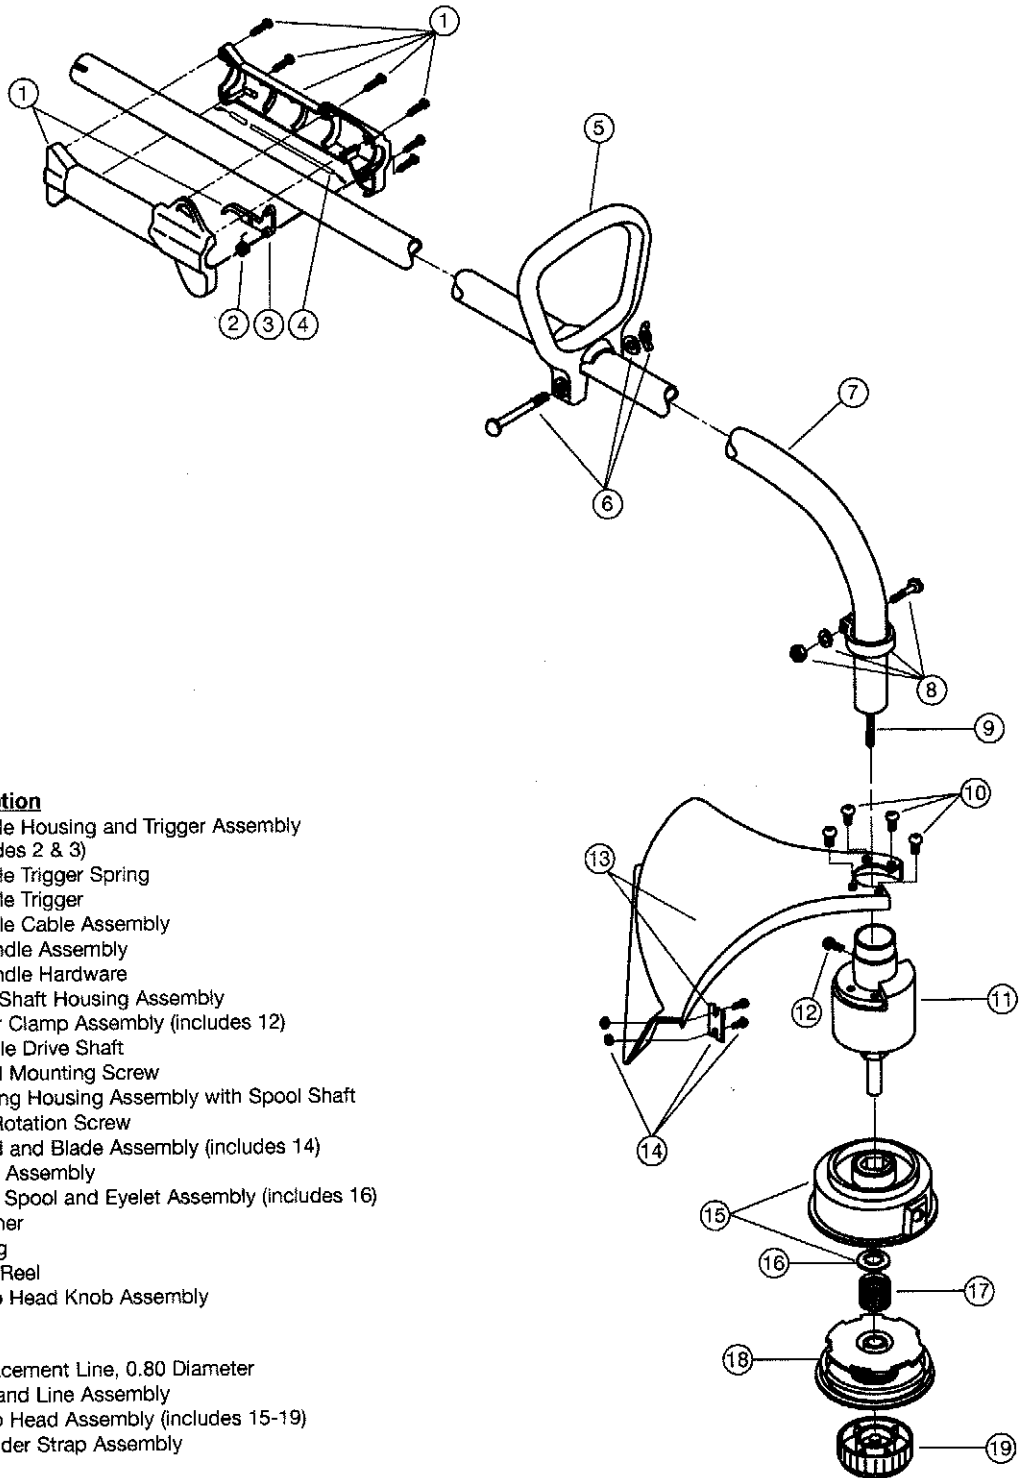

# BOOM AND TRIMMER PARTS - MODEL 2800m

## 2-CYCLE GAS TRIMMER

PPN 41BD280G000

Item	Part No.	Description
1	791-182093	Throttle Housing and Trigger Assembly (includes 2 & 3)
2	791-610314	Throttle Trigger Spring
3	791-180975	Throttle Trigger
4	791-182068	Throttle Cable Assembly
5	791-153064	D-Handle Assembly
6	791-153317	D-Handle Hardware
7	791-181893	Drive Shaft Housing Assembly
8	791-153597	Lower Clamp Assembly (includes 12)
9	753-04280	Flexible Drive Shaft
10	791-180531	Shield Mounting Screw
11	791-181784	Bushing Housing Assembly with Spool Shaft
12	791-145569	Anti-Rotation Screw
13	791-683274	Shield and Blade Assembly (includes 14)
14	791-682061	Blade Assembly
15	791-153619	Outer Spool and Eyelet Assembly (includes 16)
16	791-610660	Retainer
17	791-610317B	Spring
18	791-610318	Inner Reel
19	791-153066B	Bump Head Knob Assembly

### Optional Accessories

- \* 791-610375 Replacement Line, 0.80 Diameter
- \* 791-153577B Reel and Line Assembly
- \* 791-180897B Bump Head Assembly (includes 15-19)
- \* 791-682075B Shoulder Strap Assembly