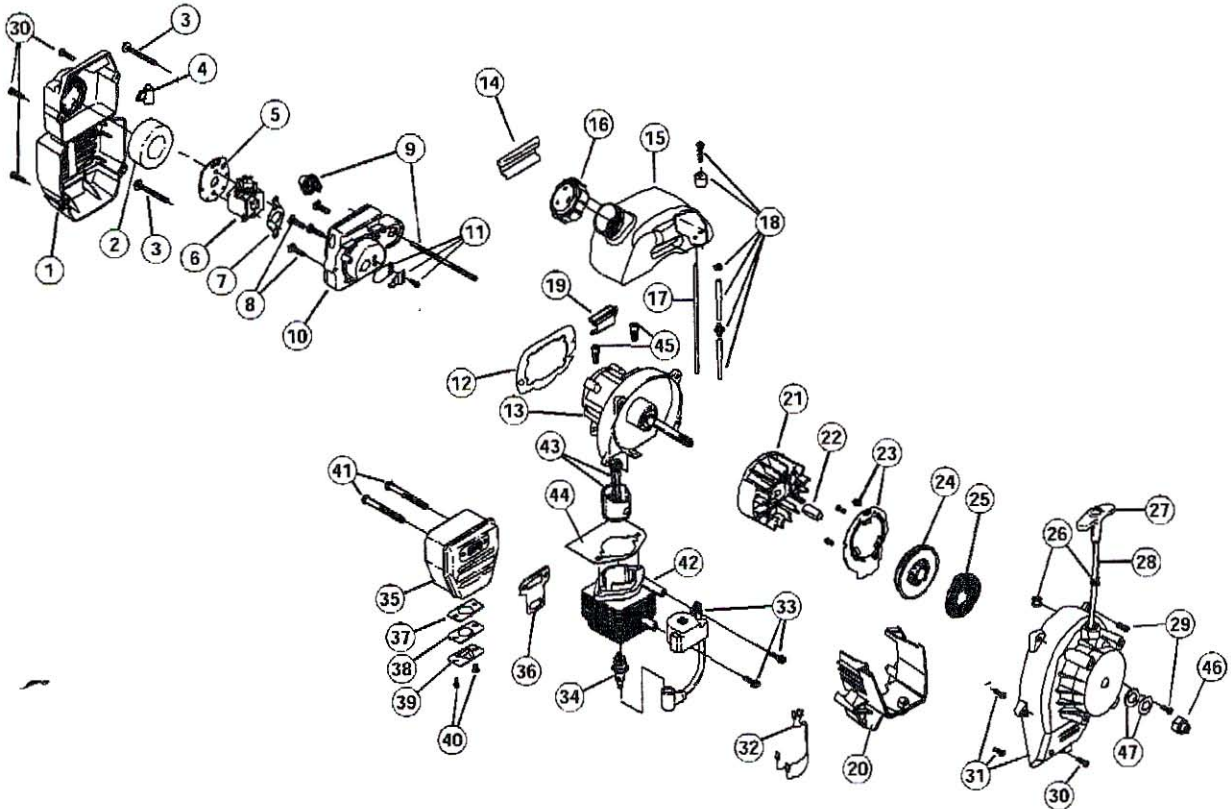

ENGINE PARTS - MODEL TB310QS

2-CYCLE GAS MULCHING BLOWER VACUUM

PPN- 41ASGBPG966

Item	Part No.	Description
1	753-04317	Muffler Cover Assembly (includes 2 & 30)
2	791-180350B	Air Cleaner Filter
3	791-180351	Carburetor Mounting Screw
4	753-04227	Choke Knob
5	753-1194	Choke Plate
6	753-04338	Carburetor Assembly (includes 7 & 18)
7	791-610675	Carburetor Gasket
8	791-181860	Carb Mount Screw
9	791-683974B	Primer and Hose Assembly
10	753-1196	Carb Mount Assembly (includes 8 & 11)
11	791-684451	Reed Assembly
12	753-1208	Carburetor Mount Gasket
13	753-04747	Crankcase Service Assembly (includes 8)
14	791-612134	Rear Mounting Pad
15	753-04310	Fuel Tank Assembly (includes 16-18)
16	753-1187	Fuel Cap Assembly
17	791-181086	Fuel Return Line
18	791-682039	Fuel Line Assembly
19	791-145308	Front Mounting Pad
20	791-182401	Shroud Extension (includes 30)
21	791-182736	Flywheel Assembly
22	753-04748	Spacer
23	753-04705	Pulley Retainer Assembly
24	753-04459	Recoil Pulley Assembly (includes 25 & 28)
25	753-04286	Recoil Spring
26	791-611061	Rope Guide

Item	Part No.	Description
27	791-181079	Pull Handle
28	791-613103	Rope
29	791-181862	Housing Screw
30	791-181345	Cover Screw
31	753-04749	Starter Housing Assembly (includes 23-30)
32	791-182402	Wire Lead
33	753-04336	Module Assembly
34	791-610311B	Spark Plug
35	753-04618	Muffler Assembly (includes 36-41)
36	753-04619	Exhaust Gasket
37	753-04689	Spark Arrestor Screen
38	753-04690	Plate
39	753-04691	Hood
40	753-04315	Screw
41	753-04620	Muffler Mounting Bolts
42	753-04323	Cylinder Assembly (includes 44 & 45)
43	753-04367	Piston and Rod Assembly
44	753-04182	Cylinder Gasket
45	791-182723	Cylinder Bolt
46	791-181524	Crankshaft Extension
47	791-182368	Washer
*	753-1209	Piston Ring
*	753-04750	Short Block Assembly (includes 8, 13, 34, 42-45)

* Items Not Shown