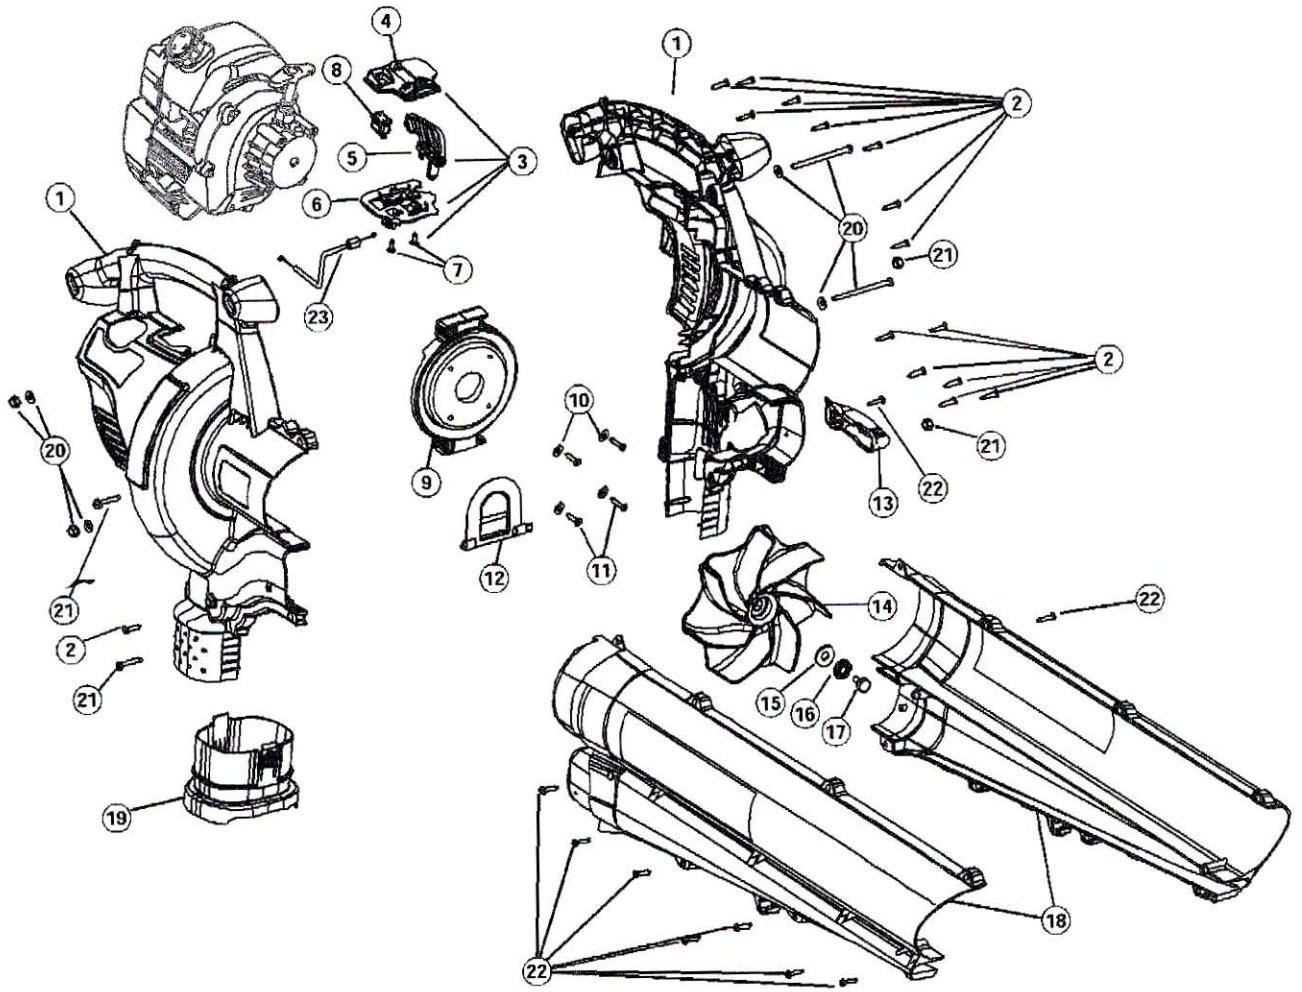

HOUSING PARTS - MODEL TB310QS

2-CYCLE GAS MULCHING BLOWER VACUUM

PPN- 41ASGBPG966

| Item | Part No. | Description |
|------|------------|--|
| 1 | 753-04754 | Engine Cover Assembly (includes 2) |
| 2 | 753-04595 | Cover Screw |
| 3 | 753-04756 | Throttle Control Assembly (includes 4-7) |
| 4 | 791-182420 | Upper Throttle Control Plate |
| 5 | 791-00048 | Throttle Control Lever |
| 6 | 791-182422 | Lower Throttle Control Plate |
| 7 | 791-182423 | Screw, Plastic |
| 8 | 791-182405 | Rocker Switch Assembly |
| 9 | 753-04483 | Engine Mounting Plate (includes 10 & 11) |
| 10 | 753-182409 | Washer |
| 11 | 753-04755 | Screw |
| 12 | 791-182410 | Mode Control Flapper |
| 13 | 791-00050 | Mode Control Lever (includes 22) |

| Item | Part No. | Description |
|------|------------|---|
| 14 | 753-04453 | Impeller Blade |
| 15 | 753-04833 | Washer |
| 16 | 753-04834 | Lock Washer |
| 17 | 791-182414 | Bolt |
| 18 | 791-00051 | Blower/Vac Tube Assembly (includes 22) |
| 19 | 791-182417 | Vacuum Bag Adapter |
| 20 | 791-182424 | Mounting Plate Hardware |
| 21 | 791-182425 | Blower/Vac Tube Mounting Hardware |
| 22 | 791-181482 | Screw |
| 23 | 791-00049 | Throttle Cable |
| * | 791-612930 | Cable Tie |
| * | 753-04465 | Vacuum Bag Assembly (includes 19, Vacuum Bag & Cable Tie) |
| * | 753-04325 | Patio Head |