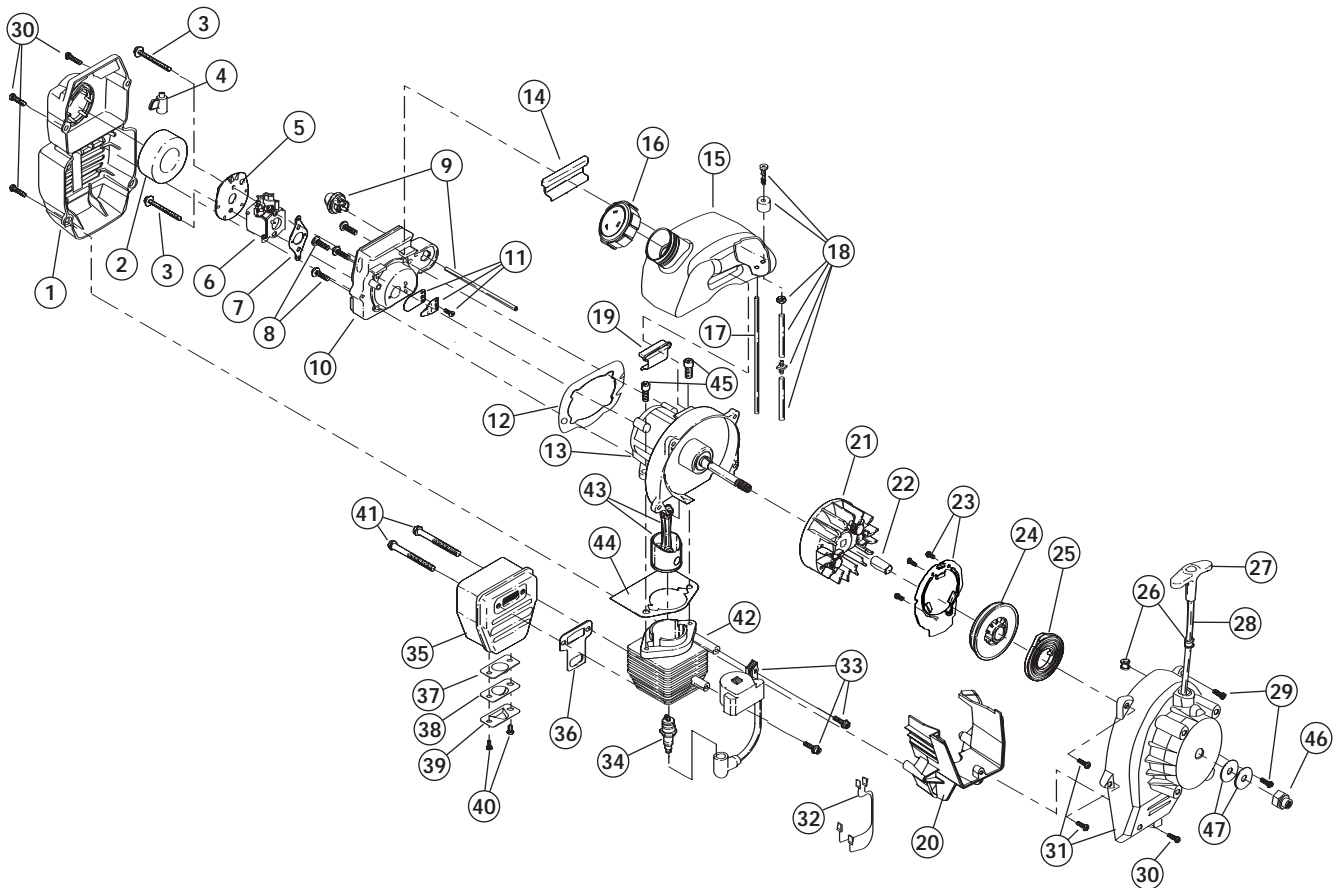

# ENGINE PARTS - MODEL TB320BV 2-CYCLE GAS MULCHING BLOWER VACUUM

PPN- 41AS320G966

<u>Item</u>	<u>Part No.</u>	<u>Description</u>	<u>Item</u>	<u>Part No.</u>	<u>Description</u>
1	753-04317	Muffler Cover Assembly (includes 2 & 30)	27	791-181079	Pull Handle
2	791-180350B	Air Cleaner Filter	28	791-613103	Rope
3	791-180351	Carburetor Mounting Screw	29	791-181862	Housing Screw
4	753-04227	Choke Knob	30	791-181345	Cover Screw
5	753-1194	Choke Plate	31	753-04749	Starter Housing Assembly (includes 23-30)
6	753-4807	Carburetor Assembly (includes 7 & 18)	32	791-182402	Wire Lead
7	791-610675	Carburetor Gasket	33	753-04336	Module Assembly
8	791-181860	Carb Mount Screw	34	791-610311B	Spark Plug
9	791-683974B	Primer & Hose Assembly	35	753-04618	Muffler Assembly (includes 36-41)
10	753-1196	Carb Mount Assembly (includes 8, 11 & 12)	36	753-04619	Exhaust Gasket
11	791-684451	Reed Assembly	37	753-04689	Spark Arrestor Screen
12	753-1208	Carburetor Mount Gasket	38	753-04690	Plate
13	753-04747	Crankcase Service Assembly (includes 8)	39	753-04691	Hood
14	791-612134	Rear Mounting Pad	40	791-145569	Screw
15	753-04310	Fuel Tank Assembly (includes 16-18)	41	753-04620	Muffler Mounting Bolts
16	753-04084	Fuel Cap	42	753-04323	Cylinder Assembly (includes 44 & 45)
17	791-181086	Fuel Return Line	43	753-04367	Piston and Rod Assembly
18	791-682039	Fuel Line Assembly	44	753-04182	Cylinder Gasket
19	791-145308	Front Mounting Pad	45	791-182723	Cylinder Bolt
20	753-04409	Shroud Extension (includes 30)	46	791-181524	Crankshaft Extension
21	791-182736	Flywheel Assembly	47	791-182368	Washer
22	753-04748	Spacer	*	753-1209	Piston Ring
23	753-04705	Pulley Retainer	*	753-04750	Short Block Assembly (includes 8, 13, 34, 42-45)
24	753-04459	Recoil Pulley Assembly (includes 25 & 28)			
25	753-04286	Recoil Spring			
26	791-611061	Rope Guide			

\* Items Not Shown