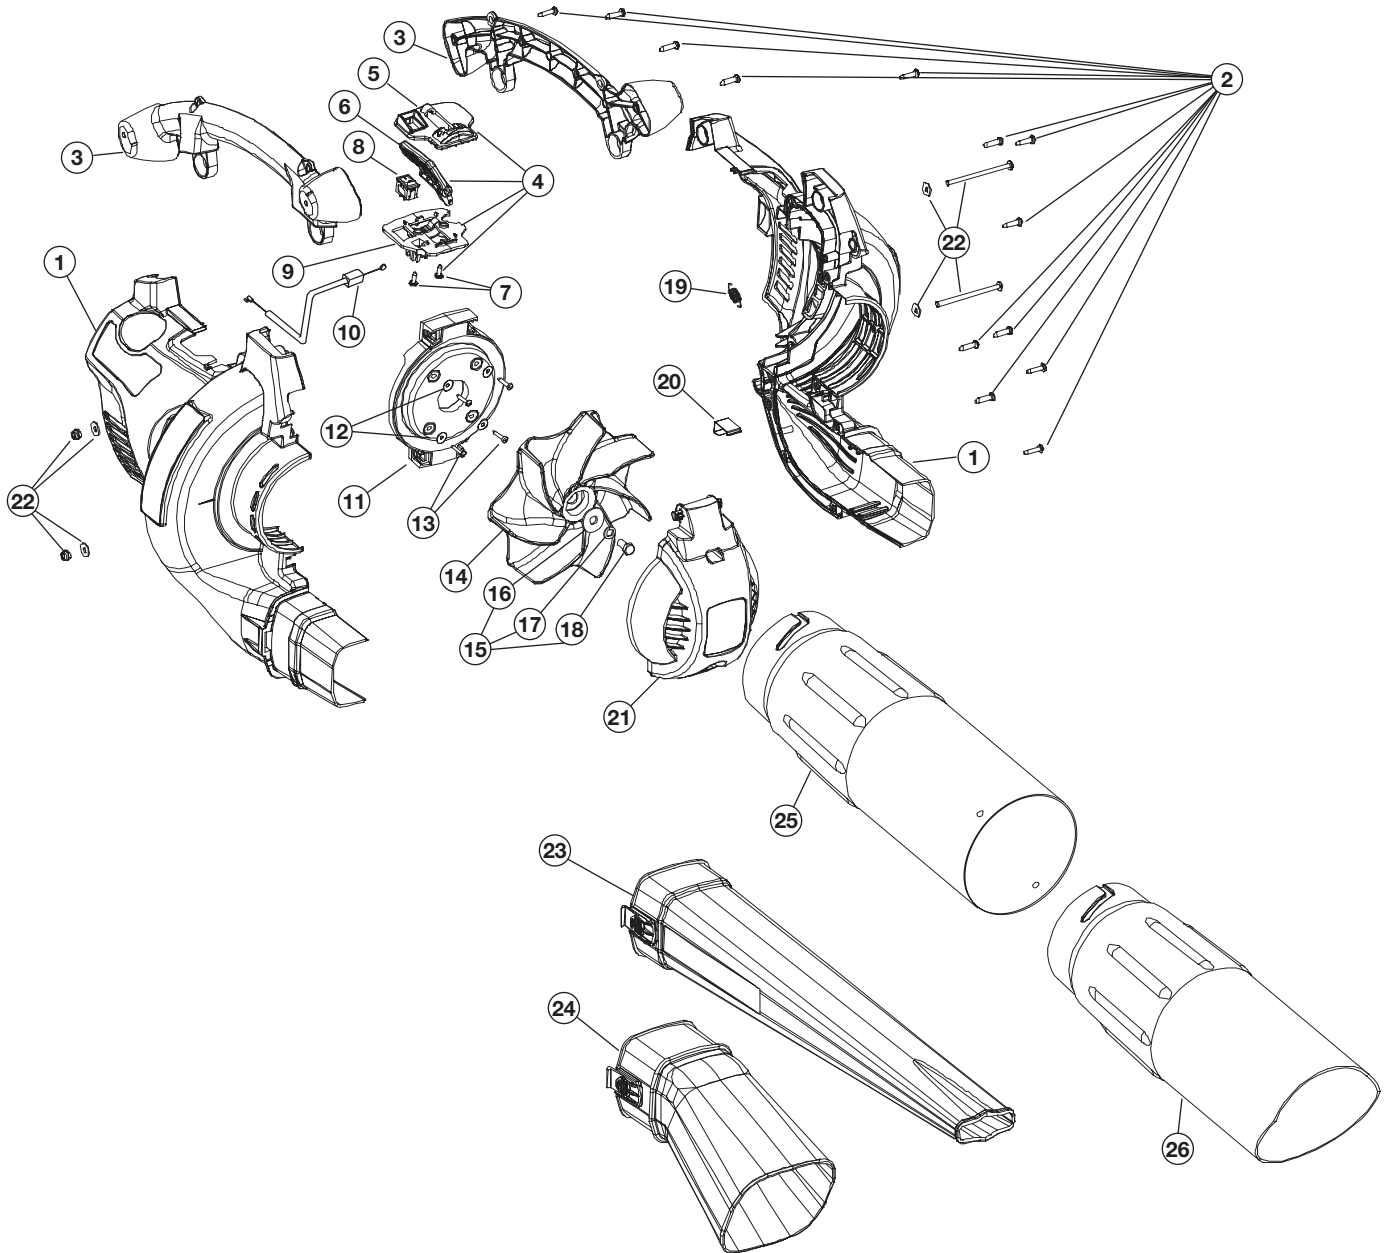

HOUSING PARTS - MODEL TB320BV

2-CYCLE GAS MULCHING BLOWER VACUUM

PPN- 41AS320G766

Item	Part No.	Description
1	753-04452	Engine Cover Assm (includes 2)
2	791-181345	Screw
3	753-04451	Handle Assm (includes 2)
4	791-00047	Throttle control Assm (includes 5-7 & 9)
5	791-182420	Upper Throttle Control Plate
6	791-00048	Throttle Control Lever
7	791-182423	Screw
8	791-182405	Rocker Switch Assm
9	791-182422	Lower Throttle Control Plate
10	791-00049	Throttle Cable
11	753-04483	Engine Mount Plate (includes 12 & 13)
12	791-182409	Washer
13	753-04755	Screw
14	753-04453	Impeller Blade
15	753-04482	Impeller Hardware (includes 16-18)
16	753-04833	Washer
17	753-04834	Lock Washer
18	791-182414	Bolt

Item	Part No.	Description
19	753-04456	Vacuum Door Spring
20	753-04455	Vacuum Door Lock
21	753-04454	Vacuum Door
22	791-182424	Mounting Plate Hardware
23	791-182647	Blower Tube
24	753-04457	Vacuum Bag Adaptor
25	791-180466	Upper Vacuum Tube
26	791-180467	Lower Vacuum Tube
*	791-612930	Cable Tie
*	753-04458	Vacuum Bag Assm (includes Bag & Cable Tie)
*	791-682075B	Shoulder Strap

* Items Not Shown