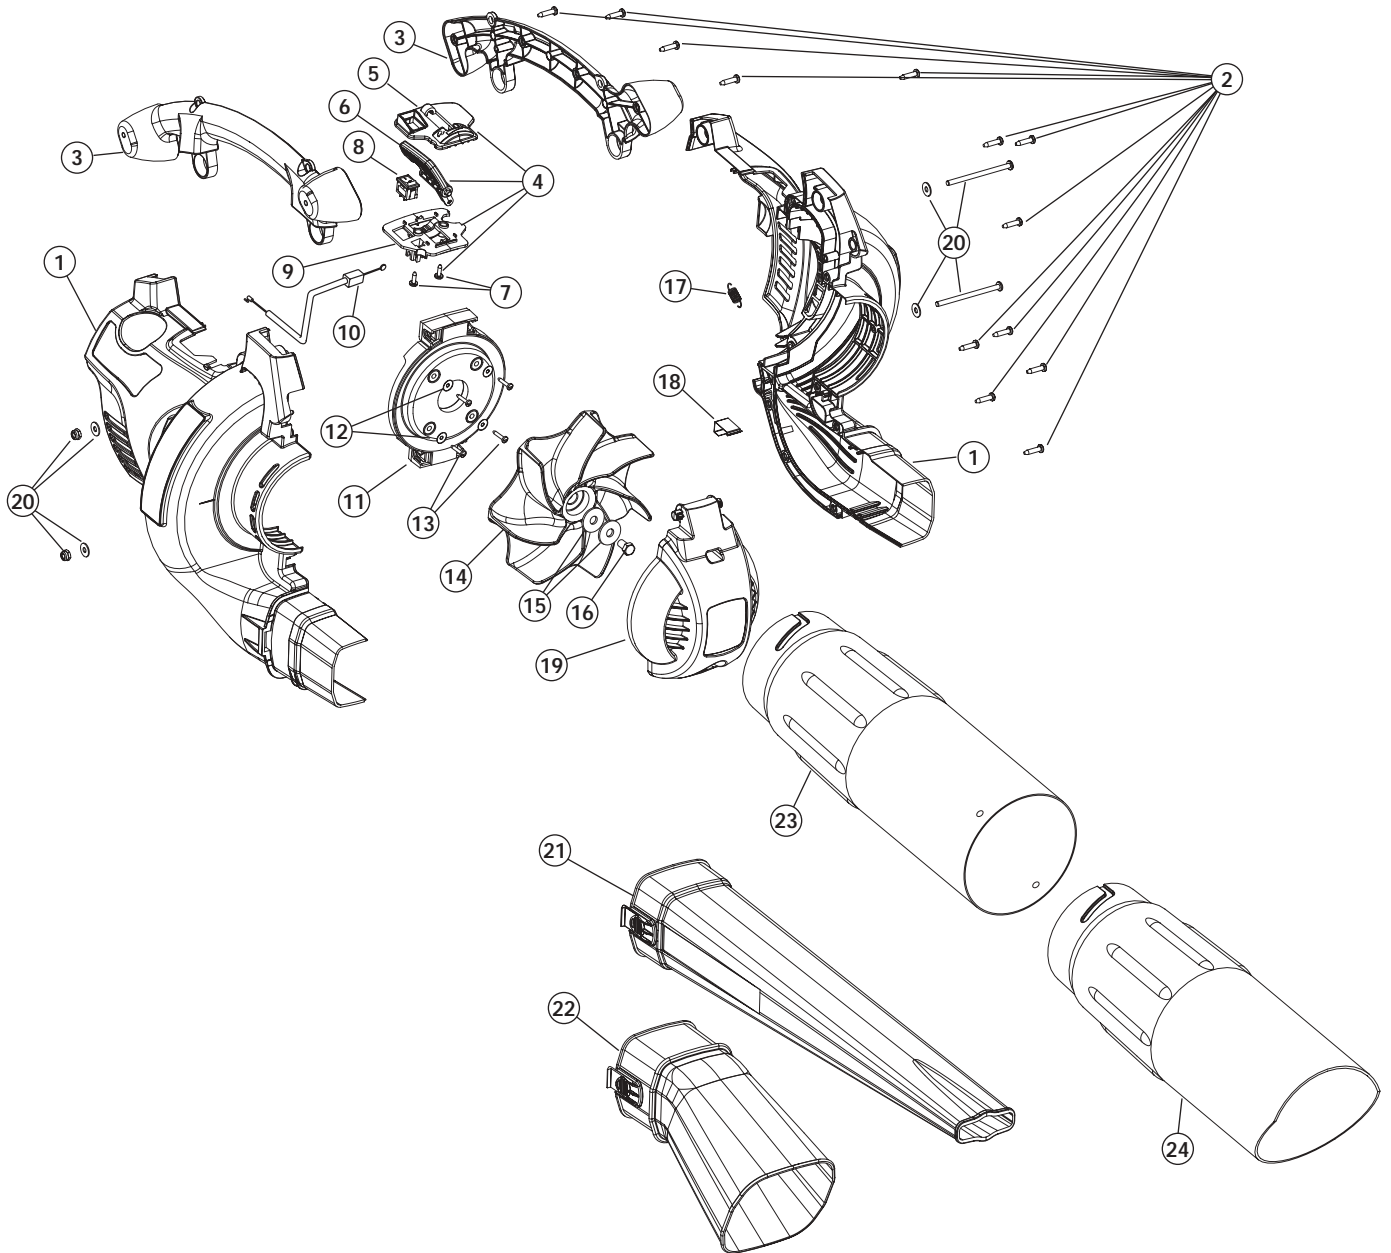

* Items Not Shown

HOUSING PARTS - MODEL 320BvR
2-CYCLE GAS MULCHING BLOWER VACUUM
 PPN- 41AS320G734

Item	Part No.	Description
1	753-04450	Engine Cover Assm (includes 2)
2	791-181345	Screw
3	753-04451	Handle Assm (includes 2)
4	791-182419	Throttle control Assm (includes 5-7 & 9)
5	791-182420	Upper Throttle Control Plate
6	791-182728	Throttle Control Lever
7	791-182423	Screw
8	791-182405	Rocker Switch Assm
9	791-182422	Lower Throttle Control Plate
10	791-00049	Throttle Cable
11	791-182408	Engine Mount Plate (includes 12 & 13)
12	791-182409	Washer
13	791-181903	Screw
14	753-04453	Impeller Blade
15	753-04482	Impeller Hardware
16	791-182414	Bolt
17	753-04456	Vacuum Door Spring