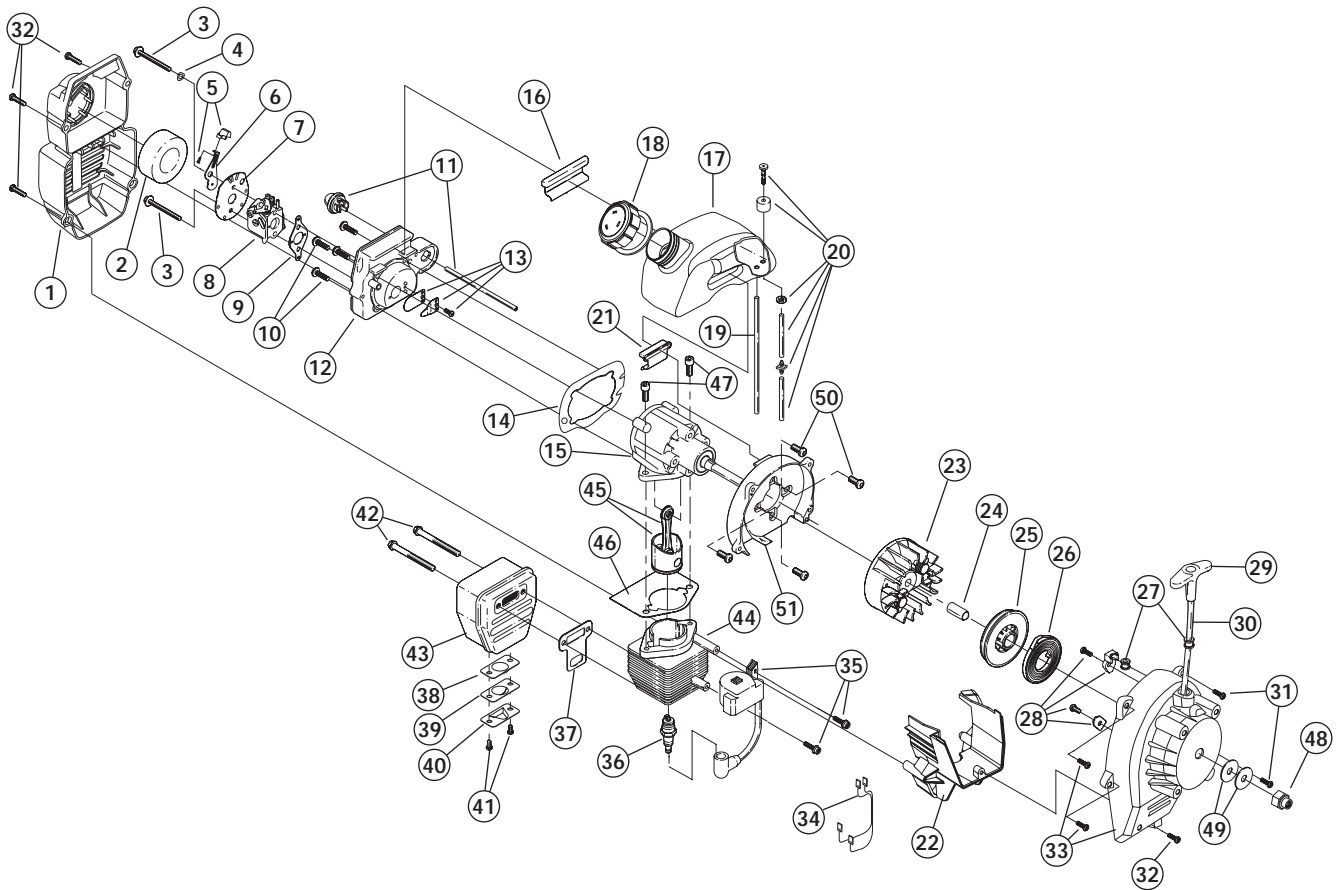

HOUSING PARTS - MODEL 320Bv

2-CYCLE GAS MULCHING BLOWER VACUUM

PPN- 41AS320G734

<u>Item</u>	<u>Part No.</u>	<u>Description</u>	<u>Item</u>	<u>Part No.</u>	<u>Description</u>
1	753-04105	Air Cleaner/Muffler Cover Assembly (includes 2 & 32)	29	791-181079	Pull Handle
2	791-180350B	Air Cleaner Filter	30	791-613103	Rope
3	791-180351	Carburetor Mounting Screw	31	791-181862	Housing Screw
4	791-180226	Wavey Washer	32	791-181345	Cover Screw
5	791-182070	Choke Knob and Screw	33	791-181931	Starter Housing Assembly (includes 25-32)
6	753-04418	Choke Lever Assembly (includes 5)	34	791-182402	Wire Lead Assembly
7	753-04419	Choke Lever and Plate (includes 6)	35	753-04109	Module Assembly
8	753-04333	Carburetor Assembly (includes 9 & 20)	36	791-610311B	Spark Plug
9	791-610675	Carburetor Gasket	37	753-04110	Exhaust Gasket
10	791-181860	Carb Mount Screw	38	753-04312	Spark Arrestor Screen
11	791-683974B	Primer and Hose Assembly	39	753-04313	Plate
12	753-1196	Carb Mount Assembly (includes 10,13 & 14)	40	753-04314	Hood
13	791-684451	Reed Assembly	41	753-04315	Screw
14	753-1208	Carburetor Mount Gasket	42	791-147575	Muffler Mounting Bolt Assembly
15	753-04449	Crank Case Service Assembly (includes 10)	43	753-04110	Muffler Assembly (includes 37-42)
16	791-612134	Rear Mounting Pad	44	753-04111	Cylinder Assembly (includes 46 & 47)
17	753-04310	Fuel Tank Assembly (includes 18-20)	45	753-04367	Piston and Rod Assembly
18	791-182438	Fuel Cap Assembly	46	753-04182	Cylinder Gasket
19	791-181168	Fuel Return Line	47	791-182723	Cylinder Bolt
20	791-682039	Fuel Line Assembly	48	791-181524	Crankshaft Extension
21	791-145308	Front Mounting Pad	49	791-182368	Washer
22	753-04409	Shroud Extension (includes 32)	50	791-181861	Shroud Screw
23	791-182736	Flywheel Assembly	51	791-153520	Shroud (includes 50)
24	753-04481	Spacer	*	753-04183	Engine Gasket Kit
25	753-04232	Recoil Pulley Assembly	*	791-180602	O.E.M. Carburetor Repair Kit
26	791-613102	Recoil Spring	*	791-181069	Gasket Diaphragm Repair Kit
27	791-611061	Rope Guide	*	753-1209	Piston Ring
28	791-180930	Pulley Retainer Assembly	*	753-04181	Short Block Assembly (includes 10, 15, 36, 44-46 & 51)

* Items Not Shown