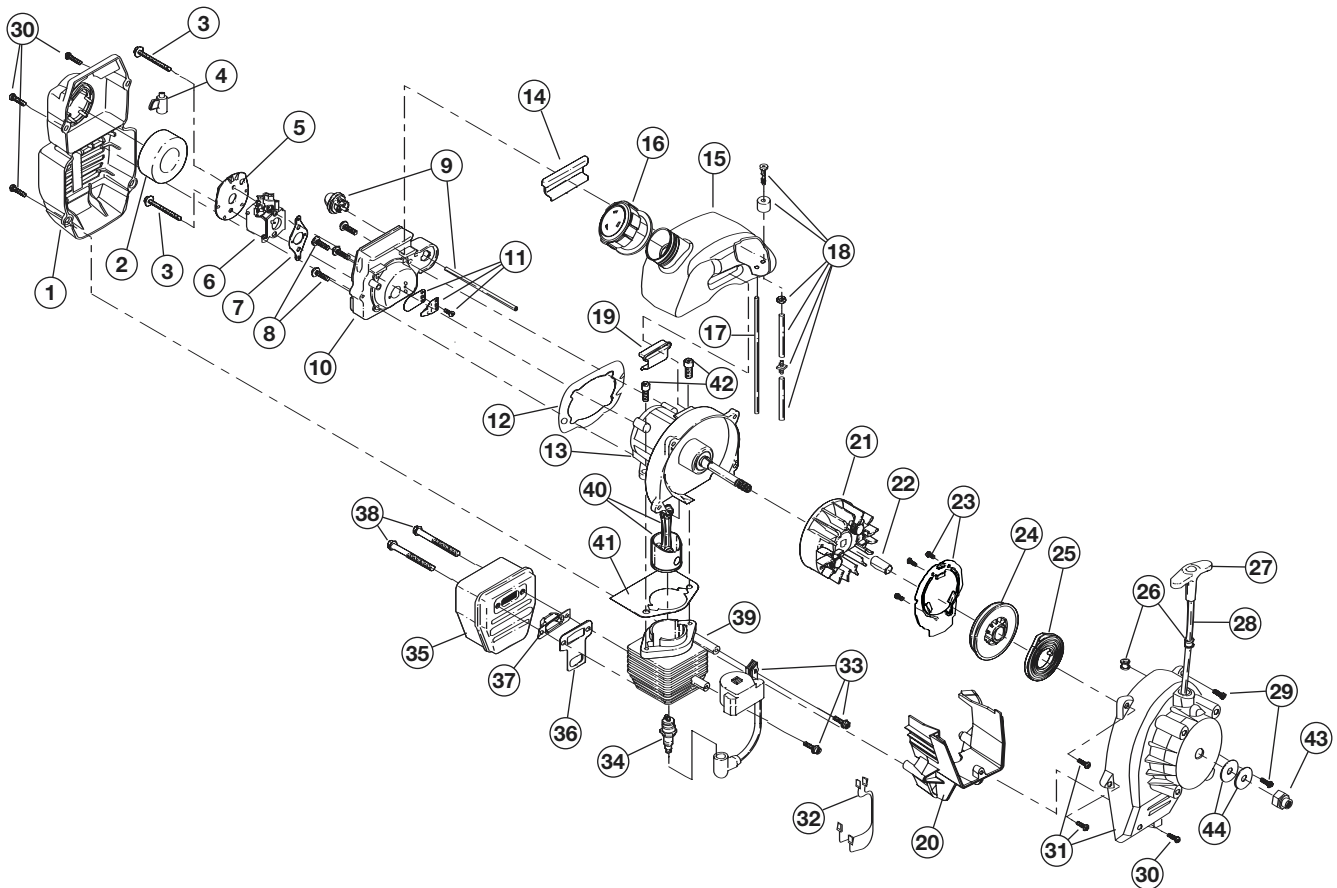

ENGINE PARTS - MODEL TB320BV 2-CYCLE GAS MULCHING BLOWER VACUUM

PPN- 41AS320G066

Item	Part No.	Description
1	753-04317	Muffler Cover Assembly (includes 2 & 30)
2	791-180350B	Air Cleaner Filter
3	791-180351	Carburetor Mounting Screw
4	753-04227	Choke Knob
5	753-1194	Choke Plate
6	753-04331	Carburetor Assembly (includes 7 & 18)
7	791-610675	Carburetor Gasket
8	791-181860	Carb Mount Screw
9	791-683974B	Primer and Hose Assembly
10	753-1196	Carb Mount Assembly (includes 8 & 11)
11	791-684451	Reed Assembly
12	753-1208	Carburetor Mount Gasket
13	753-04747	Crankcase Service Assembly (includes 8)
14	791-612134	Rear Mounting Pad
15	753-04310	Fuel Tank Assembly (includes 16-18)
16	753-04084	Fuel Cap Assembly
17	791-181086	Fuel Return Line
18	791-682039	Fuel Line Assembly
19	791-145308	Front Mounting Pad
20	753-04409	Shroud Extension (includes 30)
21	791-182736	Flywheel Assembly
22	753-04748	Spacer
23	753-04705	Pulley Retainer Assembly
24	753-04459	Recoil Pulley Assembly (includes 25 & 28)
25	753-04286	Recoil Spring
26	791-611061	Rope Guide

Item	Part No.	Description
27	791-181079	Pull Handle
28	791-613103	Rope
29	791-181862	Housing Screw
30	791-181345	Cover Screw
31	753-04749	Starter Housing Assembly (includes 23-30)
32	791-182402	Wire Lead Assembly
33	753-04336	Module Assembly
34	791-610311B	Spark Plug
35	791-182066	Muffler Assembly (includes 36-38)
36	753-04619	Exhaust Gasket
37	791-182747	Spark Arrestor
38	791-147575	Muffler Mounting Bolt
39	753-04323	Cylinder Assembly (includes 41 & 42)
40	753-04367	Piston and Rod Assembly
41	753-04182	Cylinder Gasket
42	791-182723	Cylinder Bolt
43	791-181524	Crankshaft Extension
44	791-182368	Washer
*	753-1209	Piston Ring
*	753-04750	Short Block Assembly (includes 8, 13, 34, 39-42)