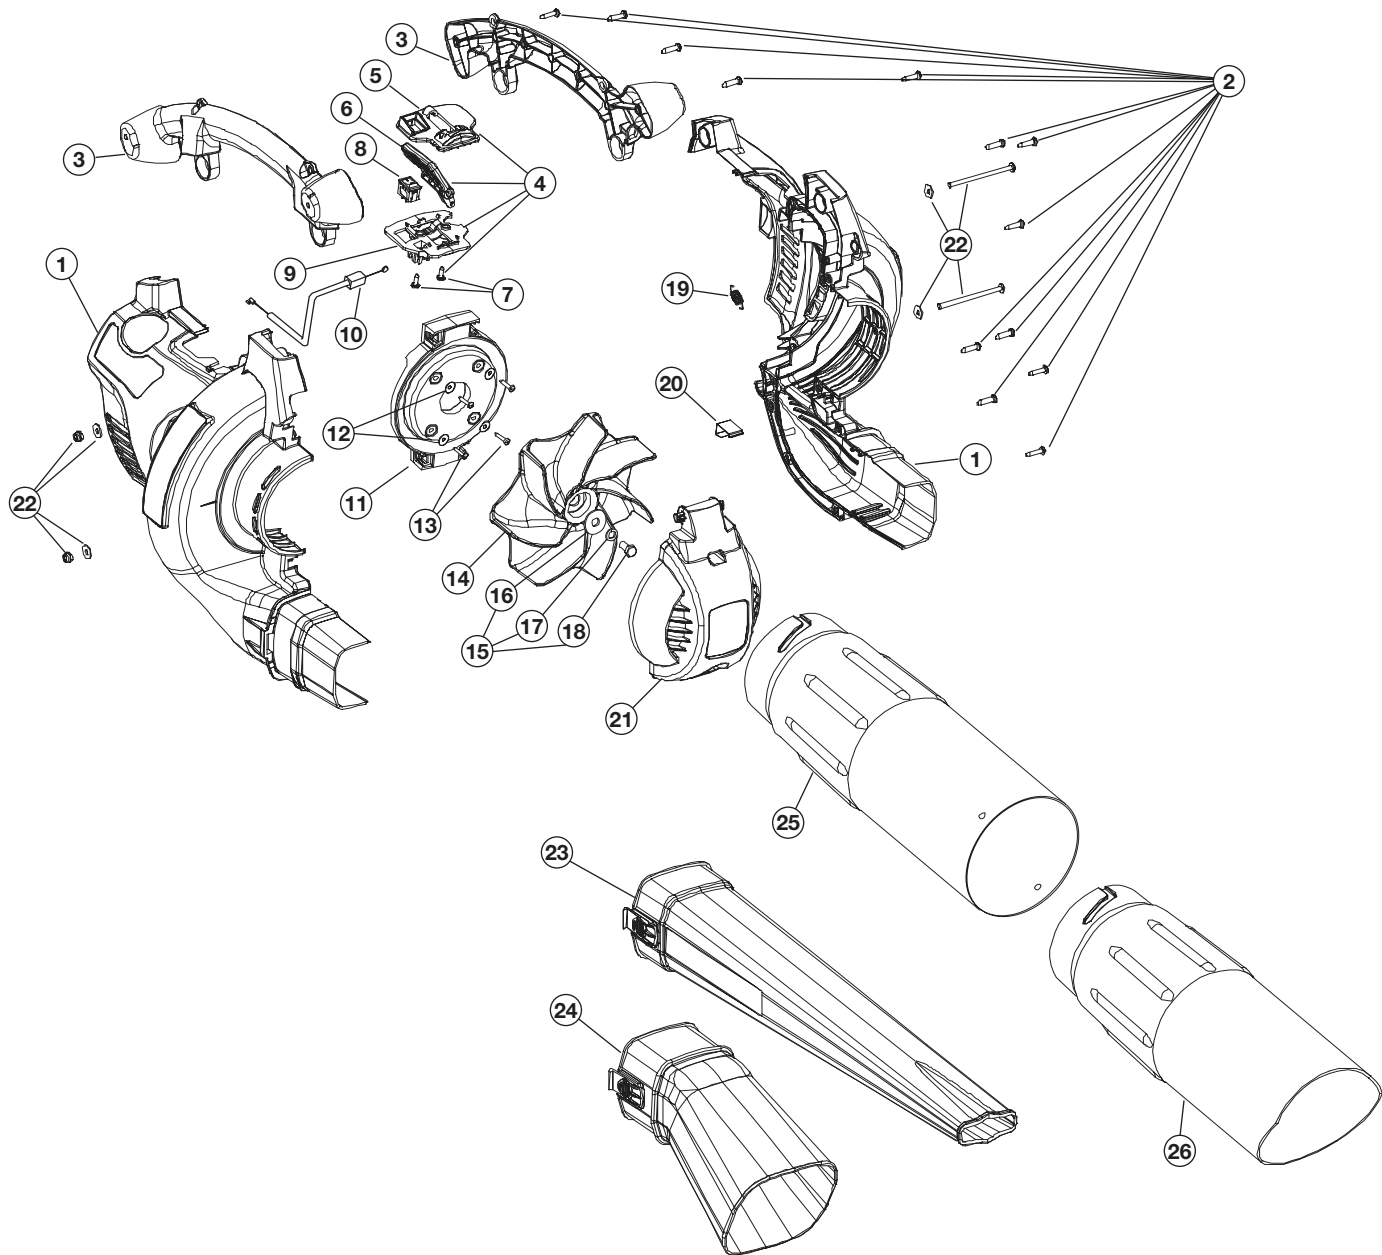

HOUSING PARTS - MODEL TB320BV

2-CYCLE GAS MULCHING BLOWER VACUUM

PPN- 41AS320G066

Item	Part No.	Description
1	753-04452	Engine Cover Assm (includes 2)
2	791-181345	Screw
3	753-04451	Handle Assm (includes 2)
4	791-00047	Throttle control Assm (includes 5-7 & 9)
5	791-182420	Upper Throttle Control Plate
6	791-00048	Throttle Control Lever
7	791-182423	Screw
8	791-182405	Rocker Switch Assm
9	791-182422	Lower Throttle Control Plate
10	791-00049	Throttle Cable
11	753-04483	Engine Mount Plate (includes 12 & 13)
12	791-182409	Washer
13	753-04755	Screw
14	753-04453	Impeller Blade
15	753-04482	Impeller Hardware (includes 16-18)
16	753-04833	Washer
17	753-04834	Lock Washer
18	791-182414	Bolt

Item	Part No.	Description
19	753-04456	Vacuum Door Spring
20	753-04455	Vacuum Door Lock
21	753-04454	Vacuum Door
22	791-182424	Mounting Plate Hardware
23	791-182647	Blower Tube
24	753-04457	Vacuum Bag Adaptor
25	791-180466	Upper Vacuum Tube
26	791-180467	Lower Vacuum Tube
*	791-612930	Cable Tie
*	753-04458	Vacuum Bag Assm (includes Bag & Cable Tie)
*	791-682075B	Shoulder Strap

* Items Not Shown