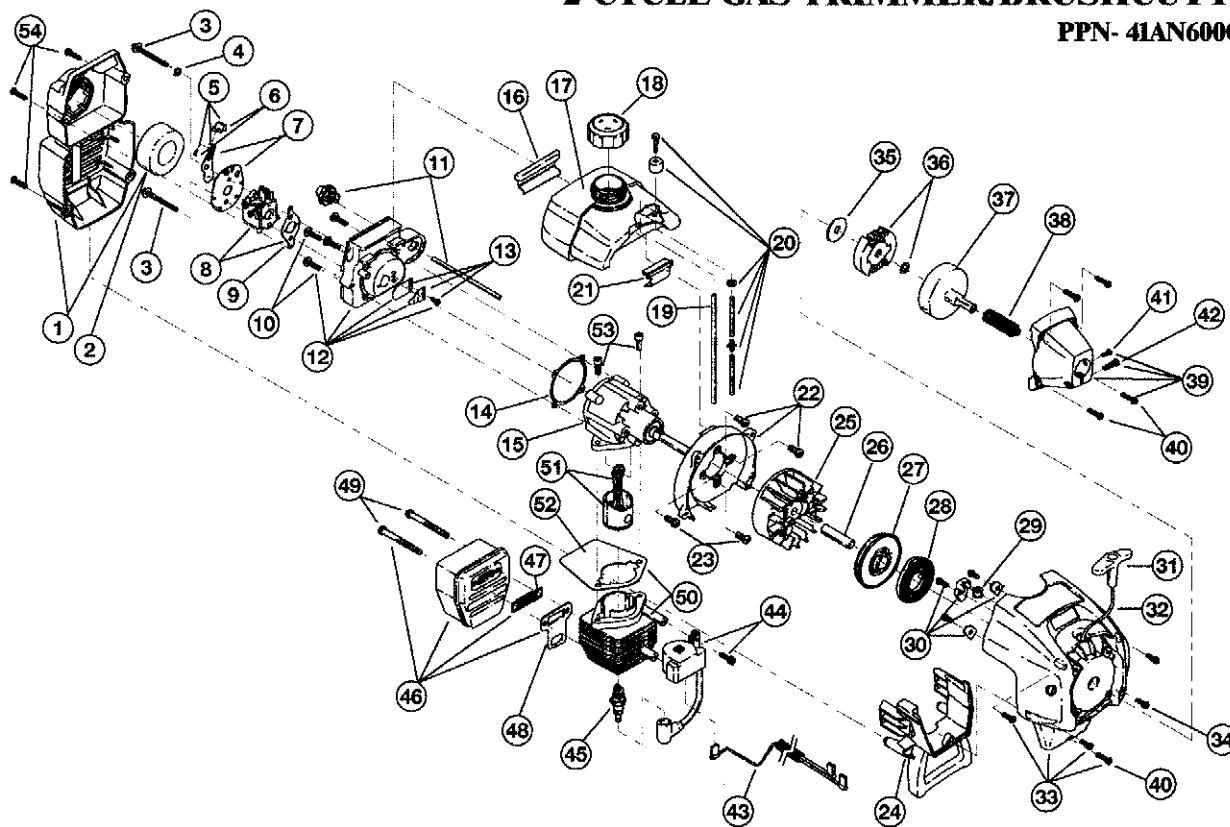

ENGINE PARTS - MODEL 600r

2-CYCLE GAS TRIMMER/BUSHCUTTER

PPN- 41AN600G034

Item	Part No.	Description	Item	Part No.	Description
1	791-182059	Air Cleaner/Muffler Cover Assembly (includes 2 & 54)	33	791-181443	Starter Housing Assembly (includes 27-32, 34 & 40)
2	791-180350	Air Cleaner Filter	34	791-181862	Housing Screw
3	791-180351	Carburetor Mounting Screw Assembly	35	791-182368	Clutch Washer
4	791-180226	Wavey Washer	36	791-181445	Clutch Rotor Assembly
5	791-182061	Choke Lever Assembly (includes 6)	37	791-153592	Clutch Drum Assembly
6	791-182070	Choke Knob and Screw	38	791-612468	Spring
7	791-182060	Choke Lever and Plate (includes 5 & 6)	39	753-04235	Clutch Cover Assembly (includes 40-42)
8	753-04106	Carburetor Assembly (includes 9 & 20)	40	791-181345	Cover Screw
9	791-610675	Carburetor Gasket	41	791-182519	Anti-Rotation Screw
10	791-181860	Carb Mount Screw	42	791-181345	Clamping Screw
11	791-181558	Primer and Hose Assembly	43	753-04179	Wire Leads and Sleeve
12	753-1196	Carb Mount Assembly (includes 10,13 & 14)	44	753-1205	Module Assembly
13	791-684451	Reed Assembly	45	791-610311B	Spark Plug
14	753-1208	Crankcase Gasket	46	791-182174	Muffler Assembly (includes 47-49)
15	753-04129	Crank Case Service Assembly (includes 10)	47	791-182747	Spark Arrestor Screen
16	791-612134	Rear Mounting Pad	48	753-04159	Exhaust Gasket
17	791-181438	Fuel Tank Assembly (includes 18-20)	49	791-147575	Muffler Mounting Bolt
18	791-182438	Fuel Cap Assembly	50	753-1206	Cylinder Assembly (Includes 52)
19	791-181168	Fuel Return Line	51	753-1207	Piston and Rod Assembly
20	791-682039	Fuel Line Assembly	52	753-1197	Cylinder Gasket
21	791-145308	Front Mounting Pad	53	791-182723	Cylinder Bolt
22	791-153520	Shroud Assembly	54	791-181345	Screw
23	791-181861	Shroud Screw	*	753-04134	Engine Gasket Kit
24	791-182064	Shroud Extension and Stand	*	791-180602	O.E.M. Carburetor Repair Kit (Walbro)
25	791-181867	Flywheel Assembly	*	791-682052	Gasket Diaphragm Repair Kit (Walbro)
26	791-181065	Spacer	*	753-1209	Piston Ring
27	791-181597	Recoil Pulley Assembly	*	753-1210	Short Block Assembly (includes 10, 15, 23, 45, 49-53)
28	791-613102	Recoil Spring	*	791-181501	Starter Housing Screw Set
29	791-611061	Rope Guide	*	791-181599	Clutch Springs (Qty. 2)
30	791-181441	Pulley Retainer Assembly			
31	791-181079	Pull Handle			
32	753-04177	Rope			
			*		Items Not Shown