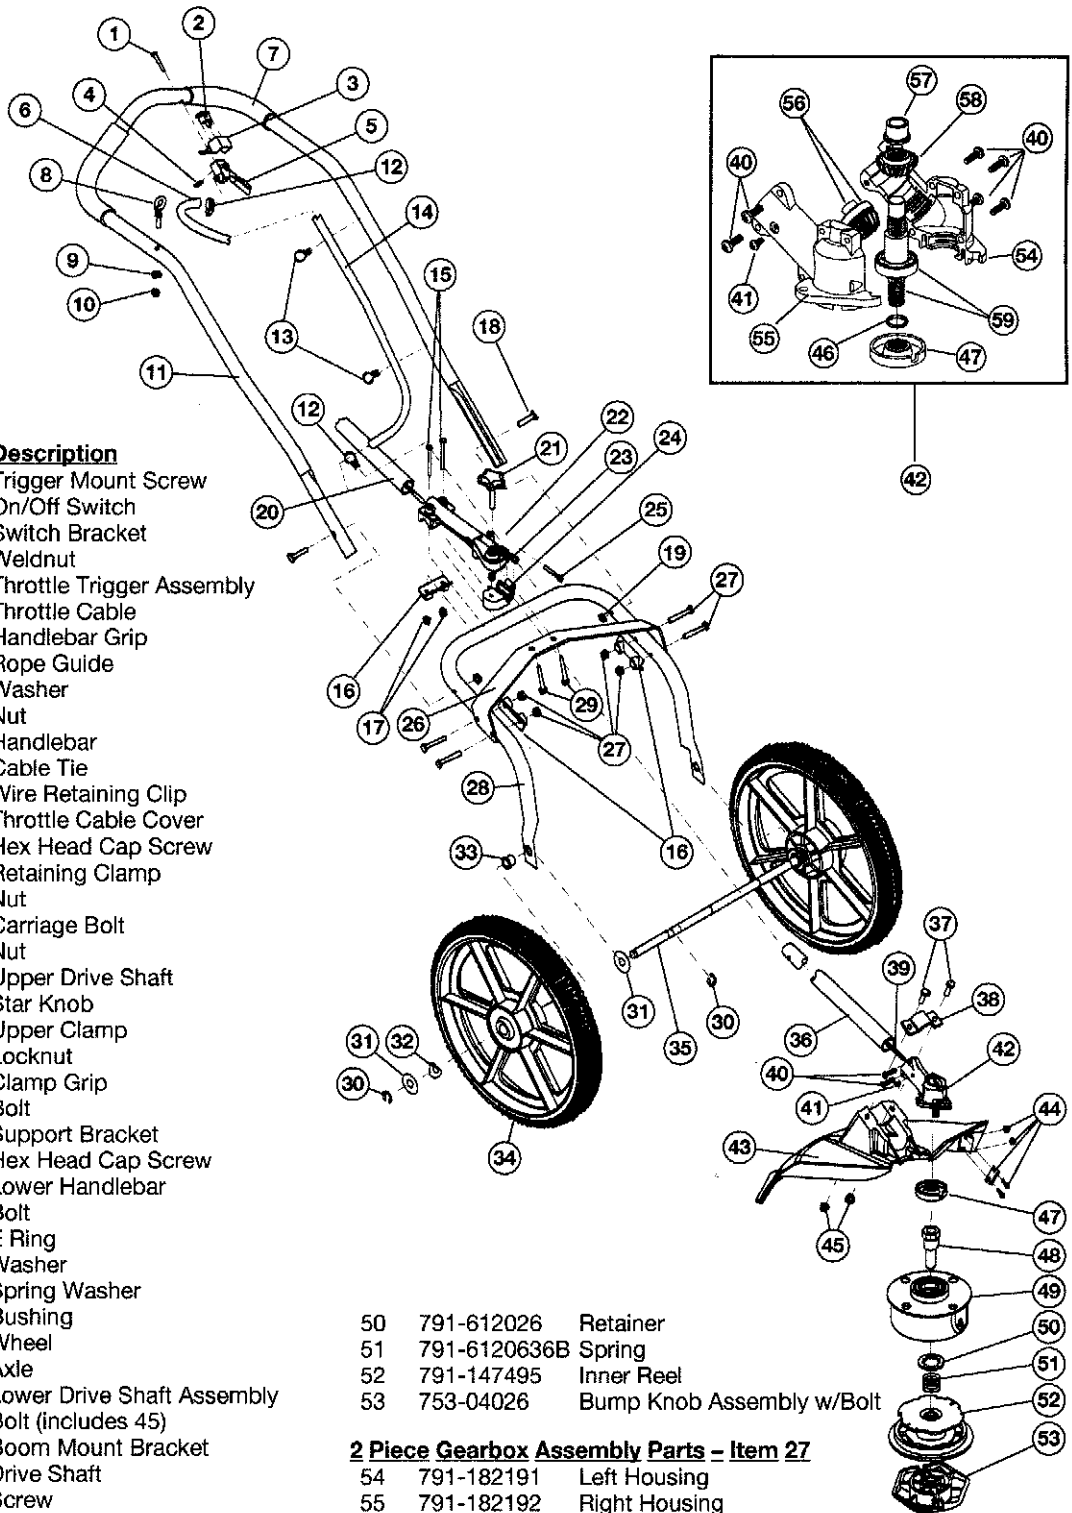

BOOM AND TRIMMER PARTS - MODEL 600r

2-CYCLE GAS TRIMMER/BUSHCUTTER

PPN- 41AN600G034

Item	Part No.	Description
1	753-04185	Trigger Mount Screw
2	791-182405	On/Off Switch
3	791-182672	Switch Bracket
4	753-04186	Weldnut
5	753-04187	Throttle Trigger Assembly
6	753-04188	Throttle Cable
7	753-04189	Handlebar Grip
8	753-04190	Rope Guide
9	791-182678	Washer
10	791-180050	Nut
11	753-04191	Handlebar
12	791-147346	Cable Tie
13	753-04192	Wire Retaining Clip
14	753-04193	Throttle Cable Cover
15	753-04194	Hex Head Cap Screw
16	753-04195	Retaining Clamp
17	791-180050	Nut
18	753-04196	Carriage Bolt
19	791-182652	Nut
20	753-04197	Upper Drive Shaft
21	753-04198	Star Knob
22	753-04199	Upper Clamp
23	753-04200	Locknut
24	753-04201	Clamp Grip
25	753-04202	Bolt
26	753-04203	Support Bracket
27	753-04204	Hex Head Cap Screw
28	753-04205	Lower Handlebar
29	753-04206	Bolt
30	753-04207	E Ring
31	753-04208	Washer
32	753-04209	Spring Washer
33	753-04210	Bushing
34	753-04211	Wheel
35	753-04212	Axle
36	753-04213	Lower Drive Shaft Assembly
37	791-182200	Bolt (includes 45)
38	753-04214	Boom Mount Bracket
39	791-613300	Drive Shaft
40	791-182195	Screw
41	791-182519	Anti-Rotation Screw
42	791-182193	2 Piece Gearbox Assembly (includes 40, 41 & 46)
43	753-04215	Guard
44	791-682061	Cutoff Blade Assembly
45	791-182652	Locknut
46	753-1159	O-Ring
47	791-182196	Spacer
48	791-612483	Spool Shaft
49	791-683301	Outer Spool & Eyelet Assembly

50	791-612026	Retainer
51	791-6120636B	Spring
52	791-147495	Inner Reel
53	753-04026	Bump Knob Assembly w/Bolt

2 Piece Gearbox Assembly Parts - Item 27

54	791-182191	Left Housing
55	791-182192	Right Housing
56	791-182194	Pinion Gear Assembly
57	791-182199	Output Shaft Bushing
58	791-182198	Output Shaft Gear
59	791-182197	Output Shaft Assembly (includes 57-58)

Optional Accessories

*	753-04216	Replacement Line Membrane .105"
*	753-1160	Reel & Line Assembly
*	753-04217	Bump Head Assembly (includes 48-53)