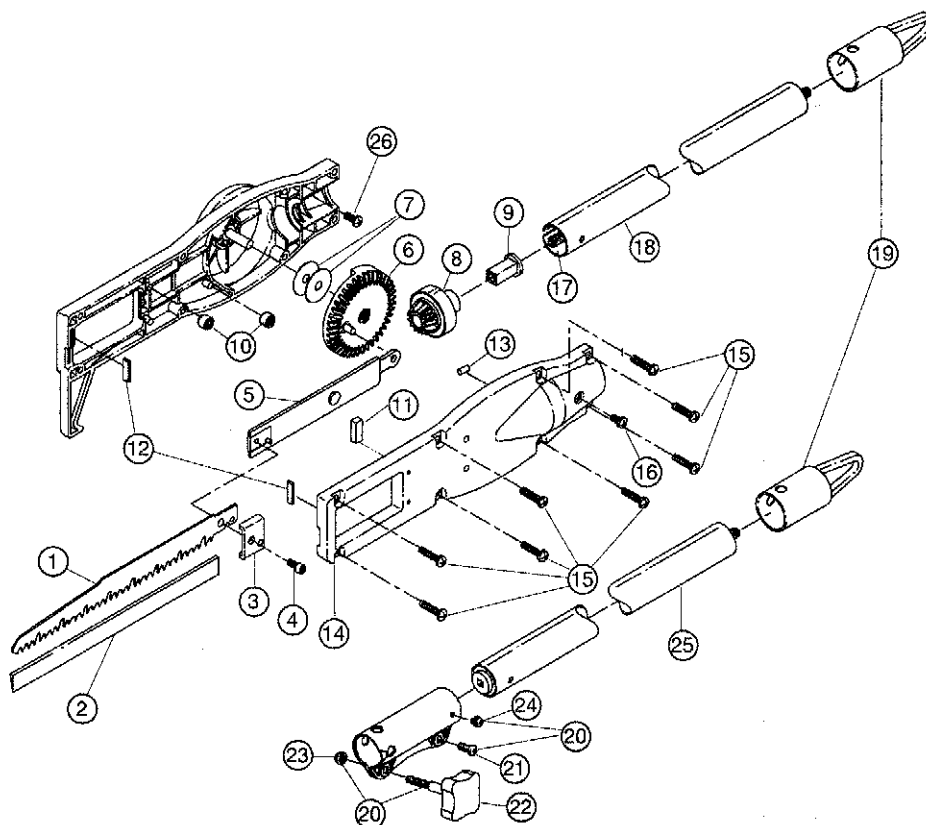

REPLACEMENT PARTS - MODEL TP720r TREE PRUNER ADD-ON

PPN 41AJTP-B034

Item	Part No.	Description	Item	Part No.	Description
1	791-180966B	Blade (2 pack)	16	791-181883	Anti-Rotation Screw
2	791-181153	Blade Cover	17	791-181166	Drive Shaft Assembly
3	791-181155	Blade Clamp	18	791-181992	Drive Shaft Housing Assembly
4	791-181156	Blade Clamp Screw and Washer Assembly	19	791-612605	Hanger
5	791-181874	Arbor Assembly	20	791-181616B	Coupler (includes items 21-24)
6	791-181875	Bevel Gear	21	791-181617	Bolt
7	791-181876	Washer	22	791-181618B	Adjustment Knob
8	791-181877	Pinion Bevel Gear	23	791-181886	Knob Retaining Nut
9	791-181851	Insulator	24	791-182057	Screw
10	791-181878	Slide Bushing	25	753-04352	Extension Boom and Flex Shaft Assembly
11	791-181879	Felt Seal	26	753-1214	Anti-Rotation Screw
12	791-181880	Slider (2-pack)	*	791-181167	Allen Wrench 9/64"
13	791-181881	Rubber Plug	*	791-682075B	Shoulder Harness
14	791-181882	Housing set			
15	791-181345	Housing Screw (8 required)	*	Not Shown	