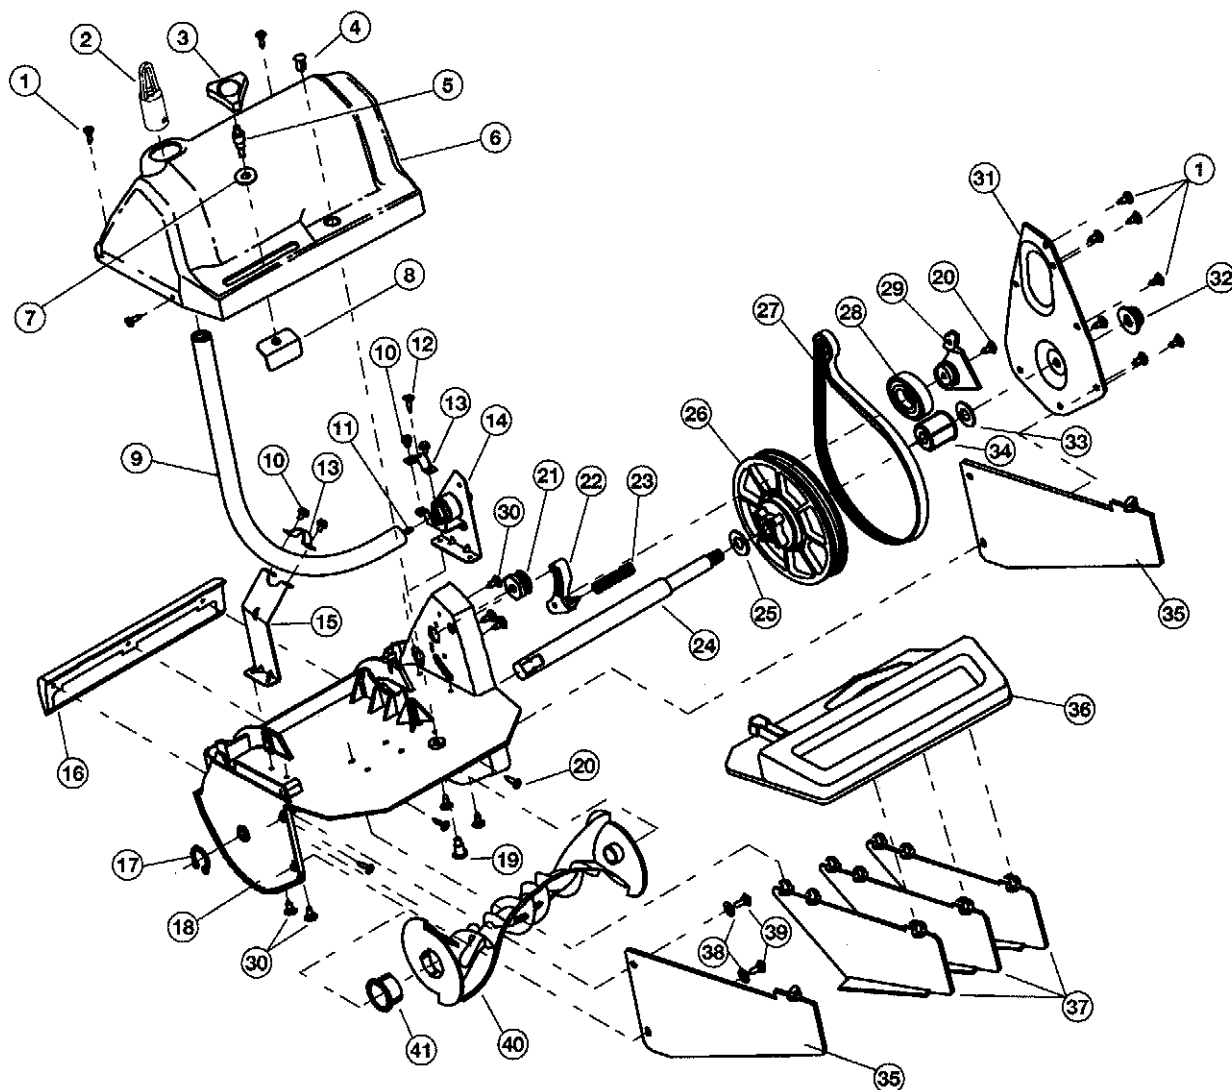

# REPLACEMENT PARTS - MODEL ST720r SNOW THROWER ATTACHMENT

PPN 41AJST-A034

Item	Part No.	Description
1	791-181345	Screw
2	791-612605	Hanger Accessory
3	791-181346	Vane Actuator Knob
4	791-181347	Grommet
5	791-181348	Vane Actuator Shaft
6	791-181349	Cover
7	791-181350	Vane Actuator Washer
8	791-181351	Vane Actuator Bracket
9	791-181352	Drive Housing Assembly
10	791-181353	Screw
11	791-181354	Flexible Drive Shaft
12	791-145569	Screw
13	791-181355	Clamp
14	791-181356	Power Shaft Assembly
15	791-181357	Drive Housing Bracket
16	791-181358	Scraper
17	791-181359	Retaining Ring
18	791-181360	Snowthrower Housing
19	791-181361	Screw
20	791-181362	Screw
21	791-181363	Drive Pulley

Item	Part No.	Description
22	791-181364	Idler Arm
23	791-181365	Idler Spring
24	791-181366	Rotor Shaft
25	791-181367	Washer
26	791-181368	Driven Pulley
27	791-181369	Drive Belt
28	791-181370	Ball Bearing
29	791-181371	Idler Pulley Retainer
30	791-181372	Screw
31	791-181373	Belt Case Cover
32	791-181374	Flange Lock Nut
33	791-181375	Thrust Washer
34	791-181376	Left Rotor Bushing
35	791-181377	Outer Vane
36	791-181378	Vane Mount
37	791-181379	Center Vane
38	791-181380	Washer
39	791-181381	Screw
40	791-181382	Rotor
41	791-181383	Right Rotor Bushing