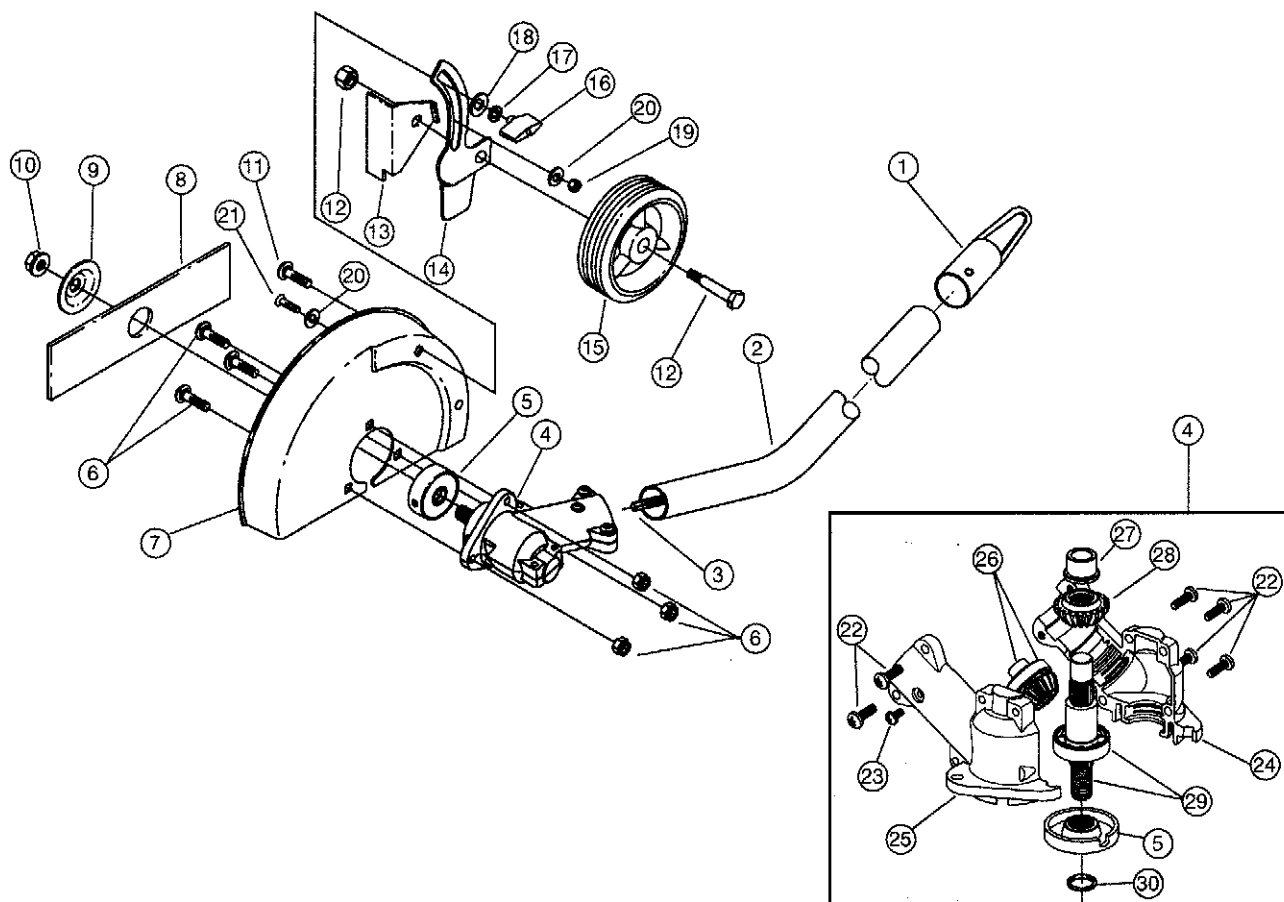

# REPLACEMENT PARTS - MODEL LE720r LAWN EDGER ADD-ON

PPN 41AJLE1B034

Item	Part No.	Description
1	791-612605	Hanger
2	791-180915	Drive Shaft Housing Assembly
3	791-181570	Drive Shaft Assembly
4	791-182193	Gearbox Assembly (includes 5, 6, 10, 19 & 20)
5	791-182196	Blade Driver
6	753-1217	Shield Mount Screw Assembly
7	791-182256	Blade Shield
8	791-613223B	Edger Blade
9	791-147490	Retaining Washer
10	791-147491	Lock Nut
11	791-182213	Shoulder Bolt
12	791-181591	Wheel Mounting Hardware
13	791-181592	Deflector
14	791-181593	Guide Bracket
15	791-181242	Wheel
16	791-182214	Adjustment Knob
17	791-182215	Lock Washer

Item	Part No.	Description
18	791-182216	Washer
19	791-182237	Locknut
20	791-182236	Washer
21	791-181858	Screw
22	791-182195	Gearbox Mounting Hardware
23	791-182519	Anti-Rotation Screw
*	791-613226	Locking Rod
*	791-180014b	Blade Retainer Kit (includes 9 & 10)
* Items Not Shown		

### 2 Piece Gearbox Assembly Parts - Item 4

24	791-182191	Left Housing
25	791-182192	Right Housing
26	791-182194	Pinion Gear Assembly
27	791-182199	Output Shaft Bushing
28	791-182198	Output Shaft Gear
29	791-182197	Output Shaft Assembly (includes 27 & 28)
30	753-04348	Palnut