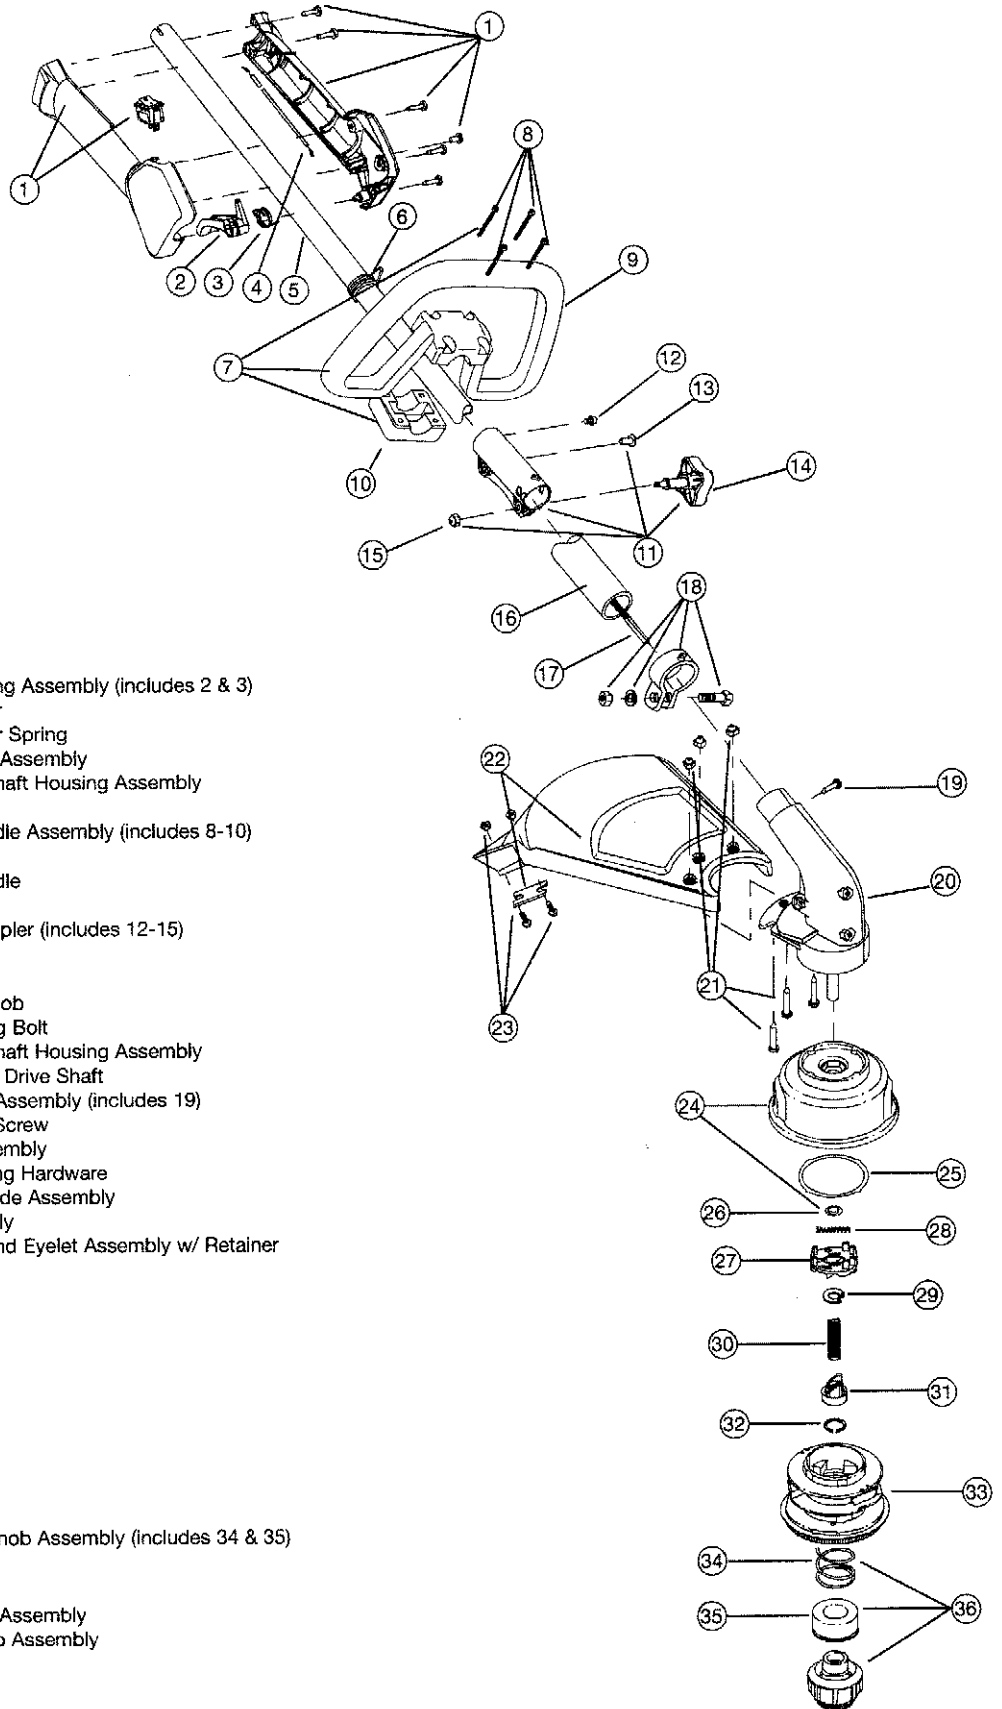

BOOM AND TRIMMER PARTS - MODEL TB75SS

2-CYCLE GAS TRIMMER

PPN 41ADT75C763

Item	Part No.	Description
1	753-04234	Throttle Housing Assembly (includes 2 & 3)
2	753-04119	Throttle Trigger
3	791-182690	Throttle Trigger Spring
4	791-182877	Throttle Cable Assembly
5	753-04236	Upper Drive Shaft Housing Assembly
6	791-610327	Harness Clip
7	791-180869	Deluxe D-Handle Assembly (includes 8-10)
8	791-181070	Screw
9	791-182167	Deluxe D-Handle
10	791-182168	Bottom Clamp
11	753-1190	EZ-Link™ Coupler (includes 12-15)
12	791-182057	Screw
13	791-181617	Bolt
14	791-181981	Adjustment Knob
15	791-181886	Knob Retaining Bolt
16	753-1212	Lower Drive Shaft Housing Assembly
17	791-181166	Lower Flexible Drive Shaft
18	791-153597	Lower Clamp Assembly (includes 19)
19	791-145569	Anti-Rotation Screw
20	753-04309	Gear Box Assembly
21	791-180547	Shield Mounting Hardware
22	753-1213	Shield and Blade Assembly
23	791-181823	Blade Assembly
24	791-181457	Outer Spool and Eyelet Assembly w/ Retainer
25	791-181458	Retainer
26	791-181561	Thrust Washer
27	753-04257	Slider
28	791-181459	Small Spring
29	791-181532	E-Clip
30	791-181531	Spring
31	791-181462	Plunger
32	791-181463	C-Clip
33	791-181464	Inner Reel
34	791-181465	Large Spring
35	791-181467	Foam Seal
36	791-181468	Bump Head Knob Assembly (includes 34 & 35)

Optional Accessories

- 753-04218 Reel and Line Assembly
- 682075B Shoulder Strap Assembly

* Items Not Shown