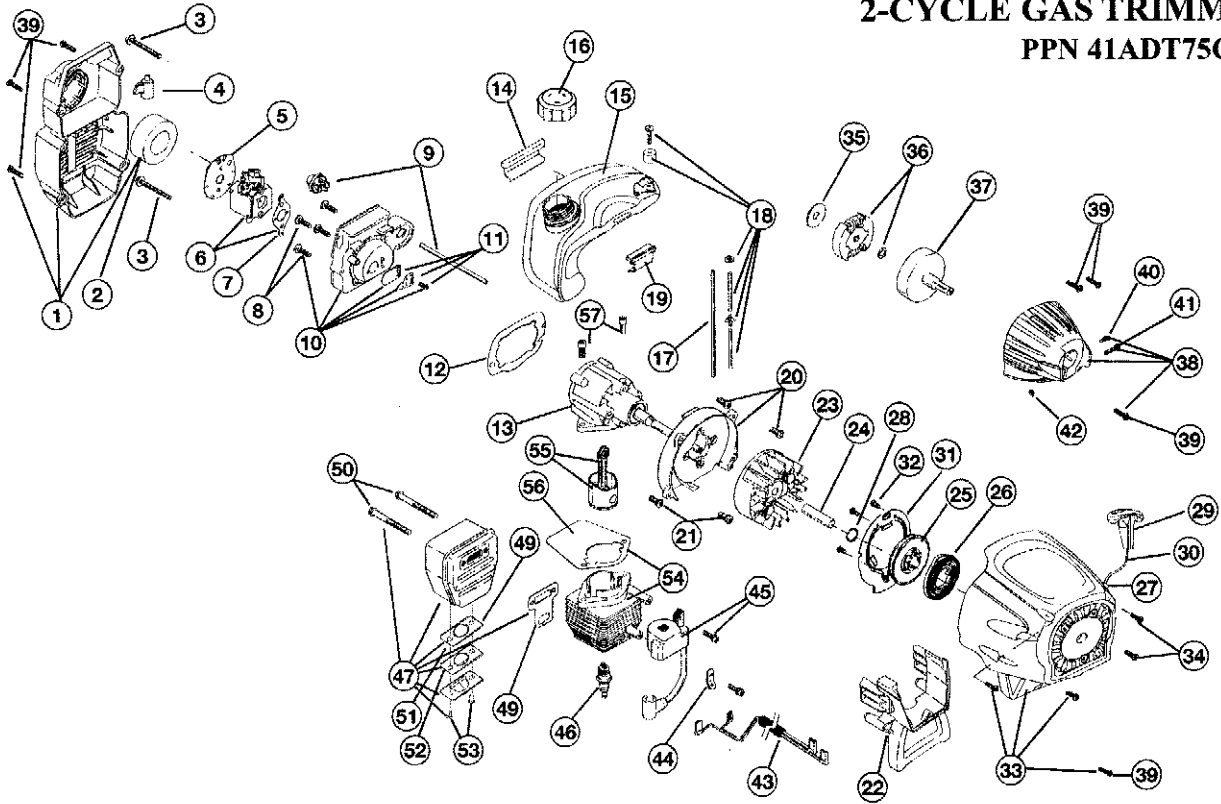

ENGINE PARTS - MODEL TB75SS

2-CYCLE GAS TRIMMER

PPN 41ADT75C763

Item	Part No.	Description	Item	Part No.	Description
1	753-04317	Air Cleaner/Muffler Cover Assembly (includes 2 & 39)	33	753-1203	Starter Housing Assembly (includes 25-32, 34 & 39)
2	791-180350B	Air Cleaner Filter	34	791-181862	Housing Screw
3	791-180351	Carburetor Mounting Screw Assembly	35	791-182368	Clutch Washer
4	753-1193	Choke Extension	36	791-182369	Clutch Rotor Assembly
5	753-1194	Choke Plate	37	791-153592	Clutch Drum Assembly
6	753-04318	Carburetor Assembly (includes 7 & 18)	38	753-1204	Clutch Cover Assembly (includes 39-42)
7	791-610675	Carburetor Gasket	39	791-181345	Cover Screw
8	791-181860	Carb Mount Screw	40	791-182519	Anti-Rotation Screw
9	791-181801	Primer and Hose Assembly	41	753-04003	Clamping Screw
10	753-1196	Carb Mount Assembly (includes 8)	42	791-180217	Clamping Nut
11	791-684451	Reed Assembly	43	791-182798	Wire Leads and Sleeve
12	753-1208	Carburetor Mount Gasket	44	791-611063	Ground Tab
13	753-04108	Crank Case Service Assembly (includes 8 & 20)	45	753-04109	Module Assembly
14	791-612134	Rear Mounting Pad	46	791-610311B	Spark Plug
15	753-04307	Fuel Tank Assembly (includes 16-18)	47	753-04110	Muffler Assembly (Includes 48-53)
16	791-182612	Fuel Cap Assembly	48	753-04312	Spark Arrestor Screen
17	791-182352	Fuel Return Line	49	791-182065	Exhaust Gasket
18	753-04233	Fuel Line Assembly	50	791-147575	Muffler Mounting Bolt
19	791-145308	Front Mounting Pad	51	753-04313	Spark Arrestor Plate
20	791-153520	Shroud Assembly	52	753-04314	Spark Arrestor Hood
21	791-181861	Shroud Screw	53	753-04315	Spark Arrestor Screw
22	791-182064	Shroud Extension and Stand	54	753-04111	Cylinder Assembly (includes 56-57)
23	791-181867	Flywheel Assembly	55	753-1207	Piston and Rod Assembly
24	791-181065	Spacer	56	753-04182	Cylinder Gasket
25	753-1199	Recoil Pulley Assembly	57	791-182723	Cylinder Bolt
26	753-04286	Recoil Spring	*	791-180602	O.E.M. Carburetor Repair Kit
27	753-1200	Rope Guide	*	791-181069	Gasket Diaphragm Repair Kit
28	791-181247	Pulley Retainer	*	753-1209	Piston Ring Set
29	791-181079	Pull Handle	*	753-04112	Short Block Assembly (includes 8, 13, 21, 46, 54-57)
30	791-613103	Rope	*	791-181599	Clutch Springs (Qty. 2)
31	753-1201	Pressure Plate Assembly			
32	753-1202	Plate Screw			

* Items Not Shown