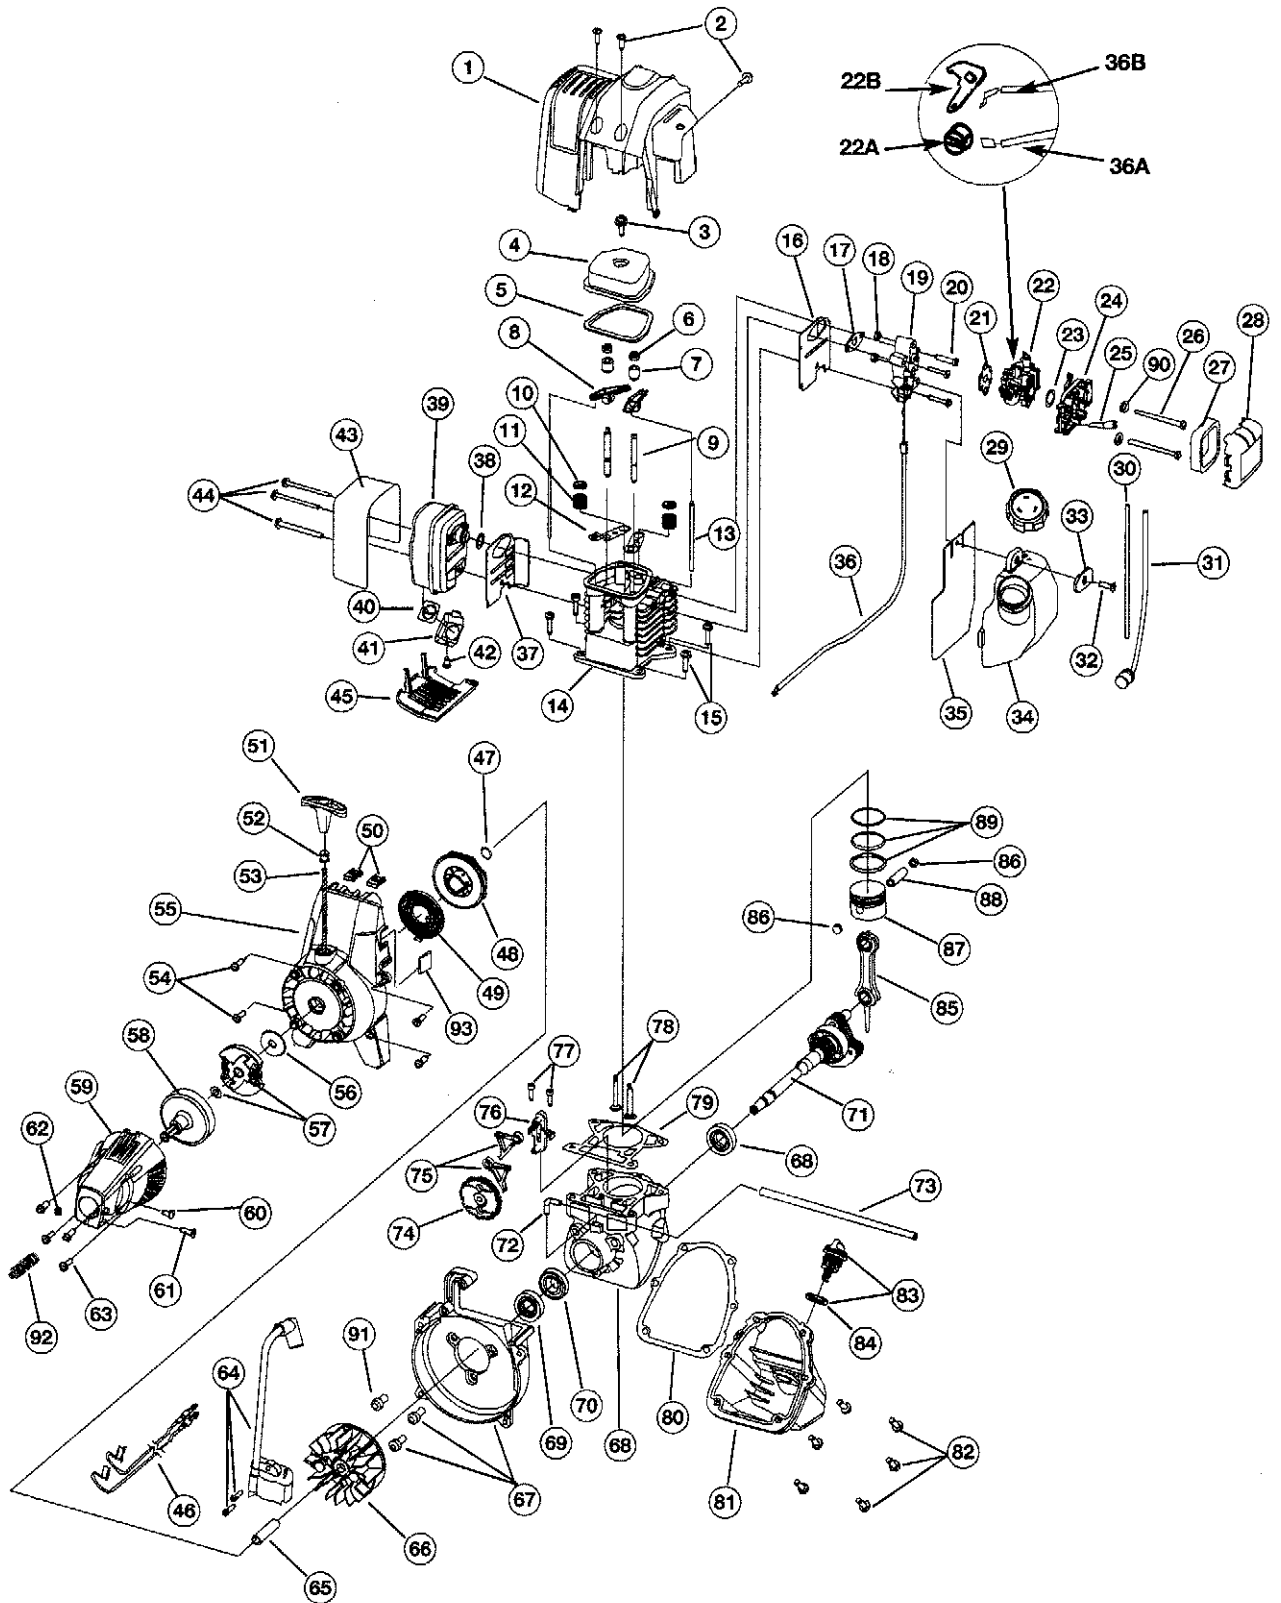

# ENGINE PARTS - MODEL TB490BC

## 4-CYCLE GAS TRIMMER

PPN 41ADT49C063

To tell the difference in the carburetor and throttle cable you will need to know if the cable has a ball or a Z fitting.

The A parts are the ball fitting.

The B parts are the Z fitting.