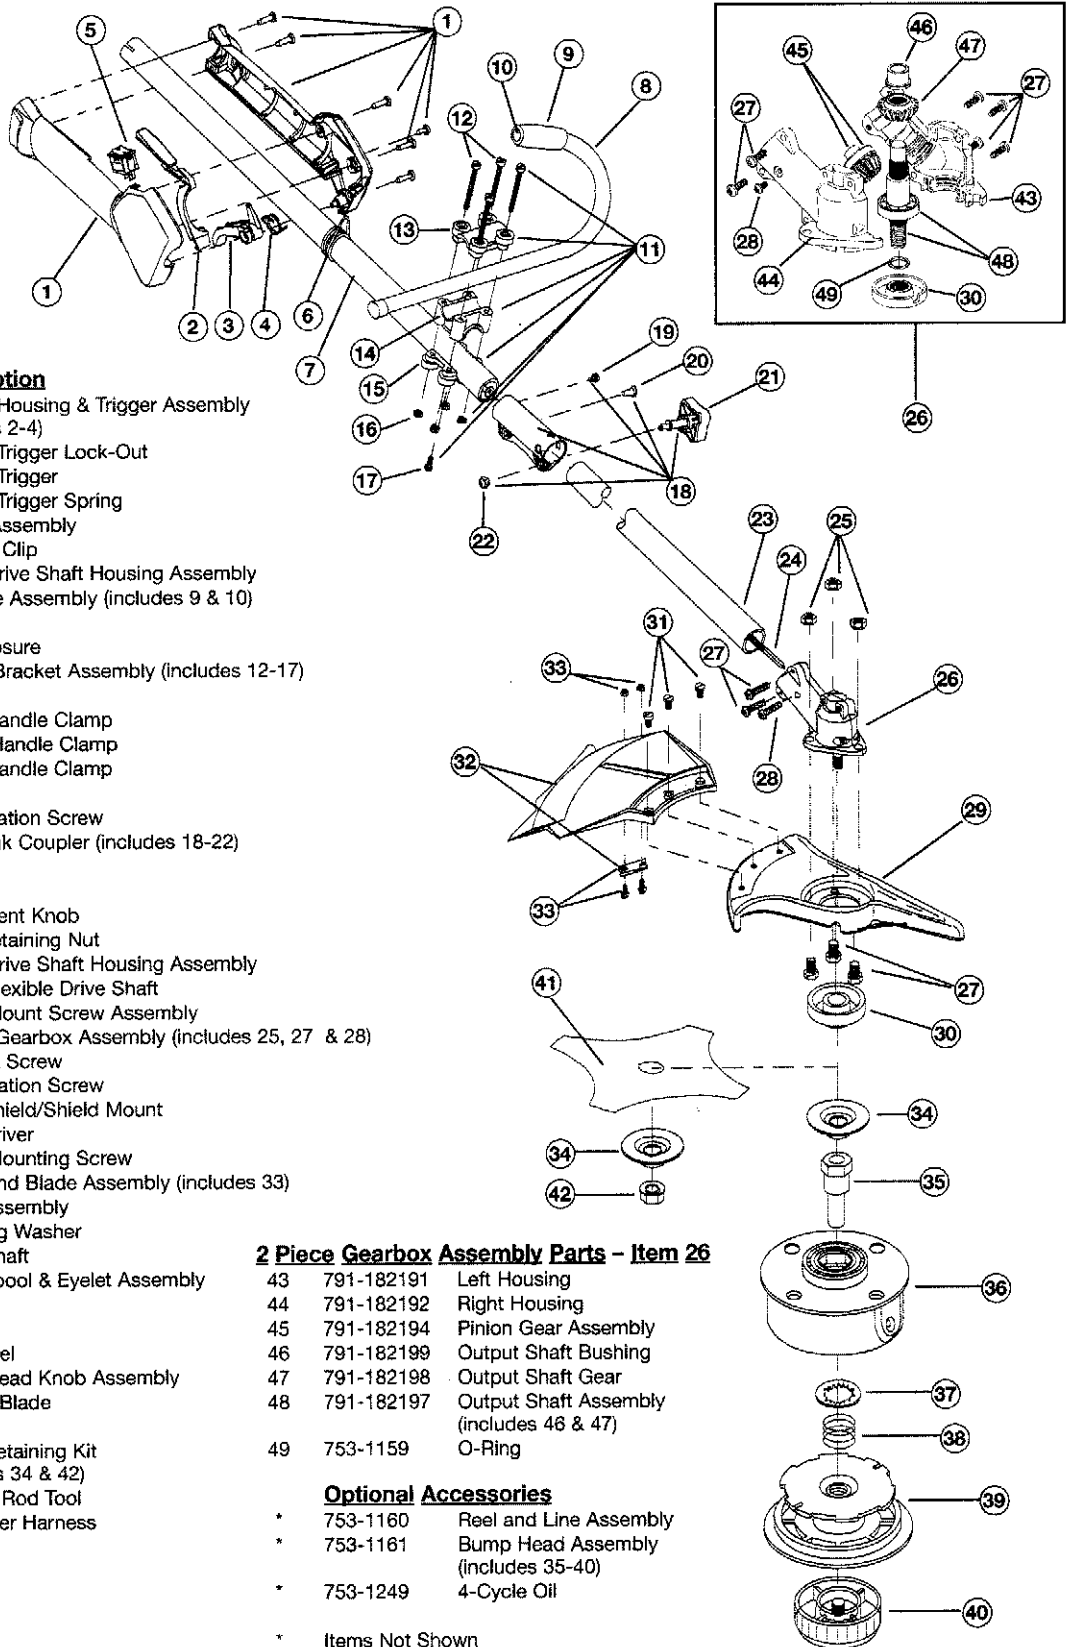

BOOM AND TRIMMER PARTS - MODEL TB490BC

4-CYCLE GAS TRIMMER

PPN 41ADT49C063

Item	Part No.	Description
1	791-00040	Throttle Housing & Trigger Assembly (includes 2-4)
2	791-00041	Throttle Trigger Lock-Out
3	791-00042	Throttle Trigger
4	791-182690	Throttle Trigger Spring
5	791-182673	Switch Assembly
6	791-610327	Harness Clip
7	753-1247	Upper Drive Shaft Housing Assembly
8	791-181099	J-Handle Assembly (includes 9 & 10)
9	791-612831	Grip
10	791-612021	Tube Closure
11	791-683295	Handle Bracket Assembly (includes 12-17)
12	791-181811	Screw
13	791-181812	Upper Handle Clamp
14	791-181813	Middle Handle Clamp
15	791-181814	Lower Handle Clamp
16	791-181815	Nut
17	791-145569	Anti-Rotation Screw
18	753-1190	Click-Link Coupler (includes 18-22)
19	791-182057	Screw
20	791-181617	Bolt
21	791-181981	Adjustment Knob
22	791-181886	Knob Retaining Nut
23	791-182541	Lower Drive Shaft Housing Assembly
24	791-613300	Lower Flexible Drive Shaft
25	791-182200	Shield Mount Screw Assembly
26	791-182193	2 piece Gearbox Assembly (includes 25, 27 & 28)
27	791-182195	Gearbox Screw
28	791-145569	Anti-Rotation Screw
29	791-147492	Blade Shield/Shield Mount
30	791-182196	Blade Driver
31	791-683304	Shield Mounting Screw
32	753-1191	Shield and Blade Assembly (includes 33)
33	791-682061	Blade Assembly
34	791-147490	Retaining Washer
35	791-612483	Spool Shaft
36	791-683301	Outer Spool & Eyelet Assembly
37	791-612026	Retainer
38	791-610636B	Spring
39	791-147495	Inner Reel
40	791-180814B	Bump Head Knob Assembly
41	791-145873B	4-Tooth Blade
42	791-181699	Nut
*	791-180014B	Blade Retaining Kit (includes 34 & 42)
*	791-613226	Locking Rod Tool
*	791-682075B	πShoulder Harness

2 Piece Gearbox Assembly Parts - Item 26

43	791-182191	Left Housing
44	791-182192	Right Housing
45	791-182194	Pinion Gear Assembly
46	791-182199	Output Shaft Bushing
47	791-182198	Output Shaft Gear
48	791-182197	Output Shaft Assembly (includes 46 & 47)
49	753-1159	O-Ring

Optional Accessories

*	753-1160	Reel and Line Assembly
*	753-1161	Bump Head Assembly (includes 35-40)
*	753-1249	4-Cycle Oil
*	Items Not Shown