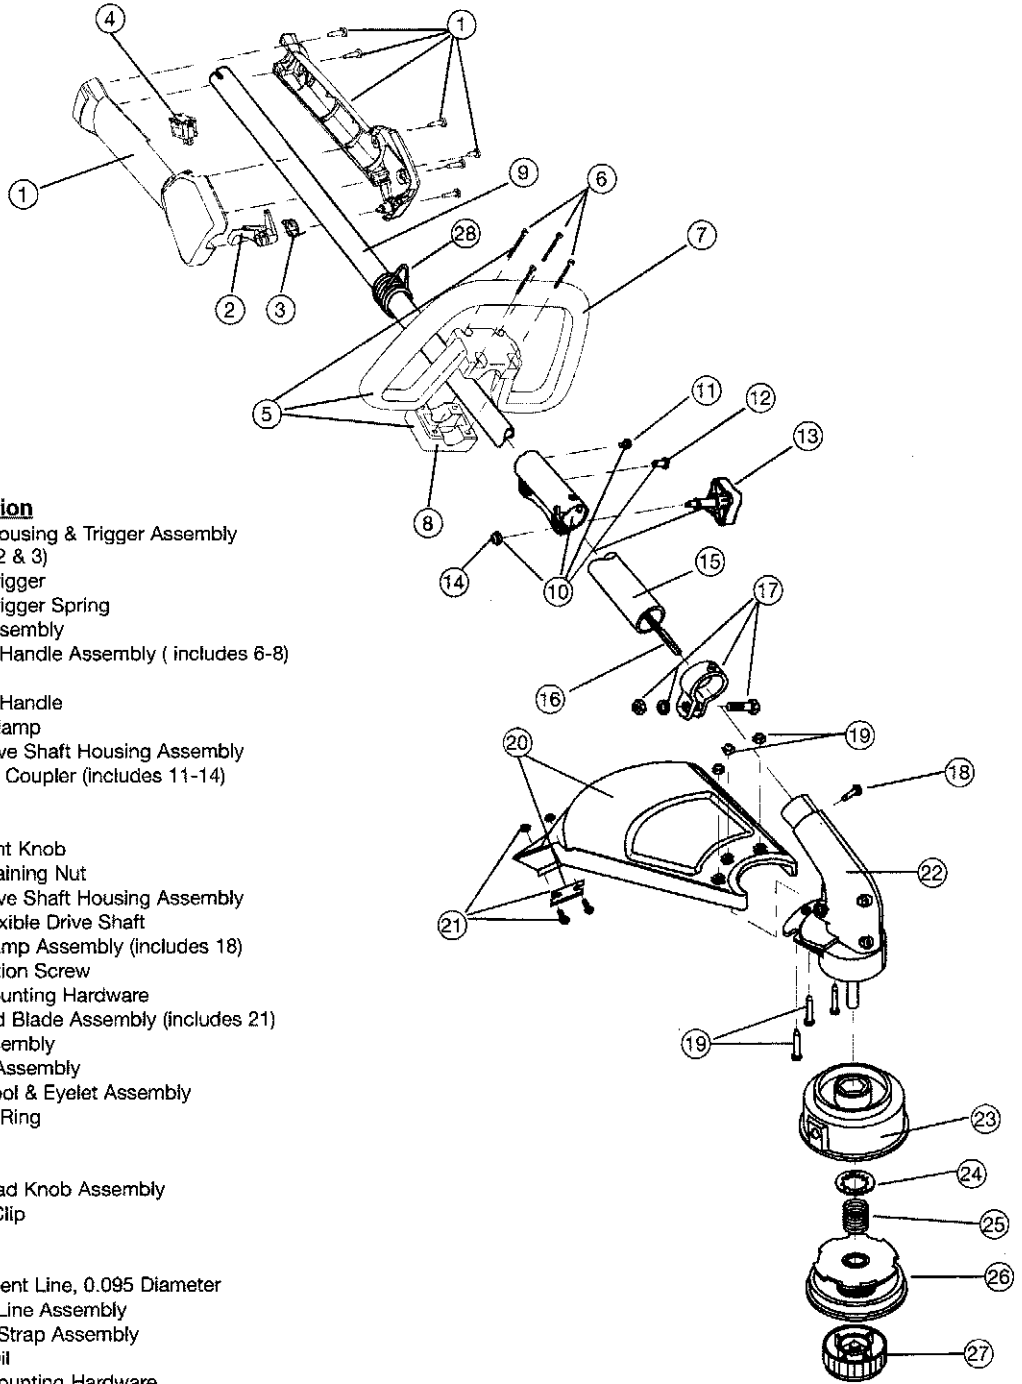

ENGINE PARTS - MODEL TB475SS
4-CYCLE GAS TRIMMER
PPN 41ADT47C063

To tell the difference in the carburetor and throttle cable you will need to know if the cable has a ball or a Z fitting.

The A parts are the ball fitting.

BOOM AND TRIMMER PARTS - MODEL TB475SS
4-CYCLE GAS TRIMMER
PPN 41ADT47C063

Item	Part No.	Description
1	753-1211	Throttle Housing & Trigger Assembly (includes 2 & 3)
2	791-00042	Throttle Trigger
3	791-182690	Throttle Trigger Spring
4	791-182673	Switch Assembly
5	791-180869	Deluxe D-Handle Assembly (includes 6-8)
6	791-181070	Screw
7	791-182167	Deluxe D-Handle
8	791-182168	Bottom Clamp
9	753-1247	Upper Drive Shaft Housing Assembly
10	753-1190	EZ-Link™ Coupler (includes 11-14)
11	791-182057	Screw
12	791-181617	Bolt
13	791-181981	Adjustment Knob
14	791-181886	Knob Retaining Nut
15	791-182388	Lower Drive Shaft Housing Assembly
16	791-181166	Lower Flexible Drive Shaft
17	791-153597	Lower Clamp Assembly (includes 18)
18	791-145569	Anti-Rotation Screw
19	791-180547	Shield Mounting Hardware
20	791-180548	Shield and Blade Assembly (includes 21)
21	791-180553	Blade Assembly
22	791-180549	Gearbox Assembly
23	791-153619	Outer Spool & Eyelet Assembly
24	791-610660	Retaining Ring
25	791-610317B	Spring
26	753-1155	Inner Reel
27	791-153066B	Bump Head Knob Assembly
28	791-610327	Harness Clip