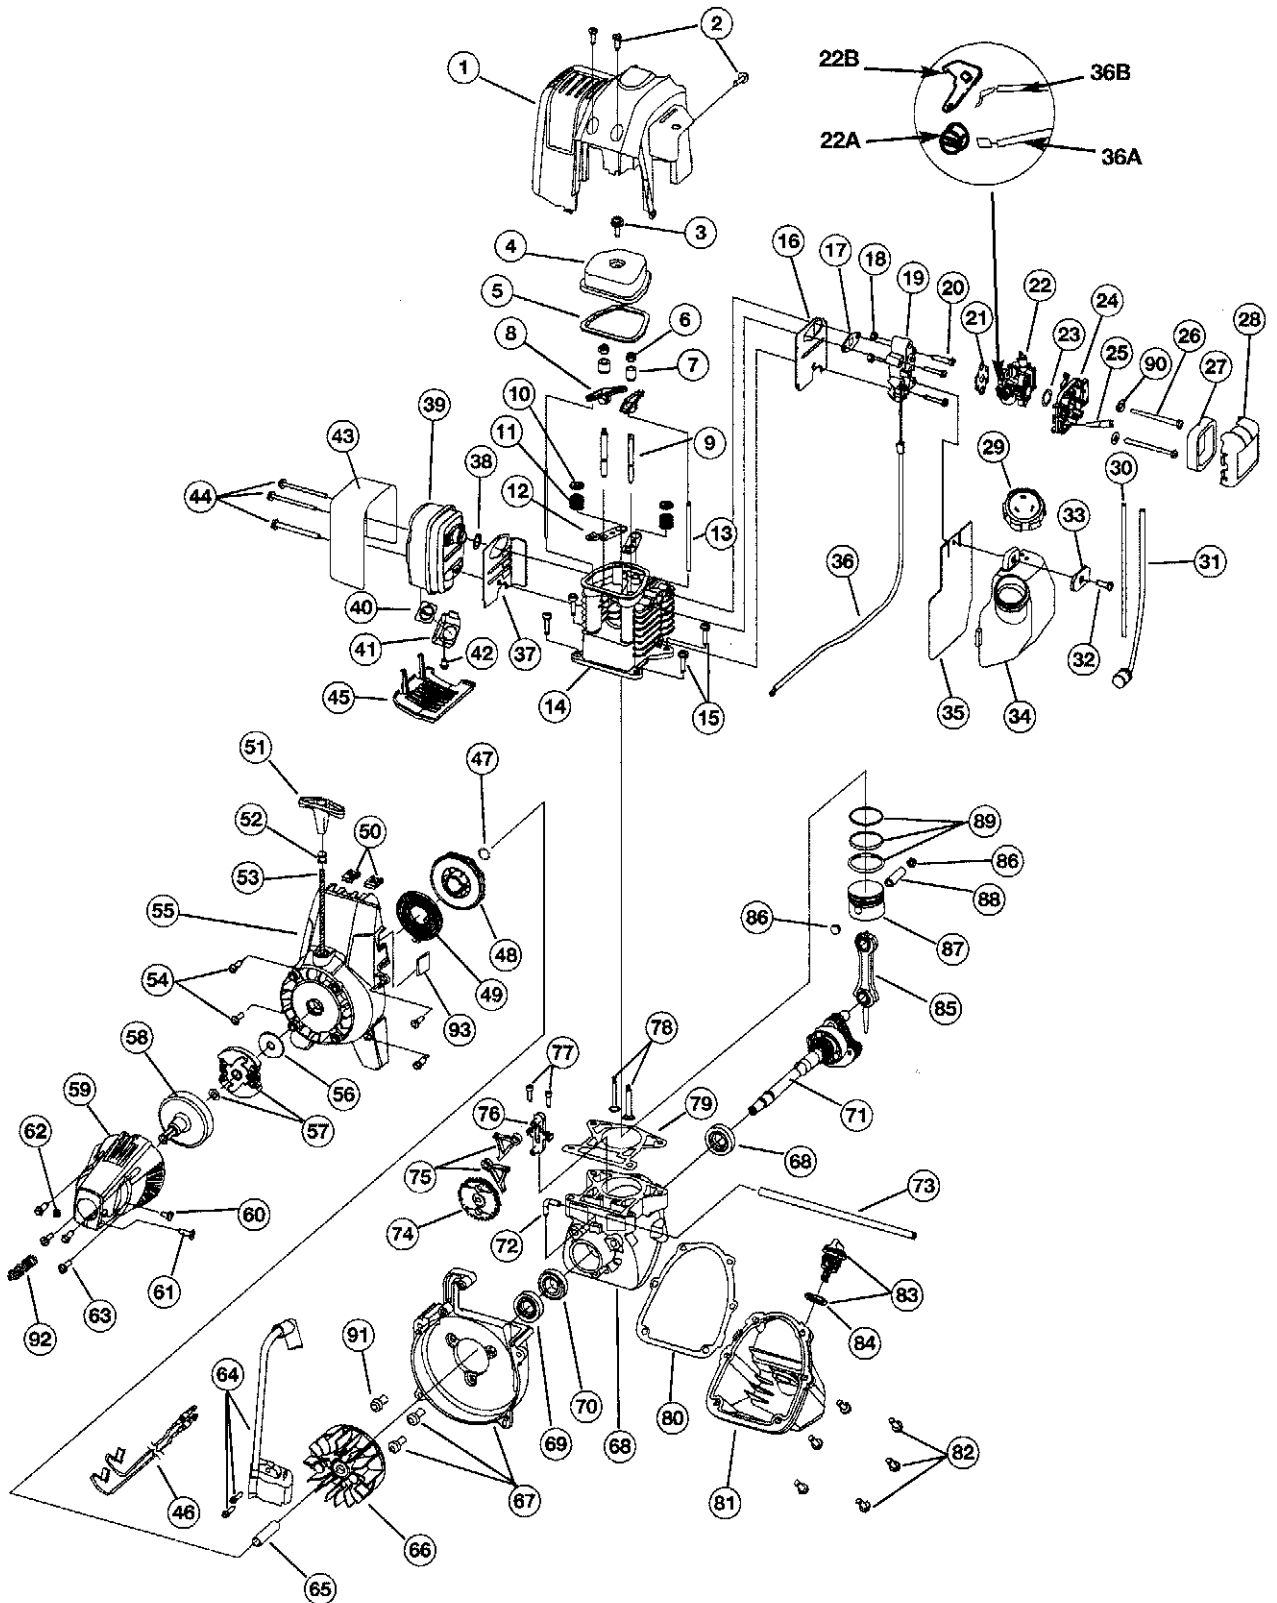

ENGINE PARTS - MODEL TB475SS
4-CYCLE GAS TRIMMER
PPN 41ADT47C063

To tell the difference in the carburetor and throttle cable you will need to know if the cable has a ball or a Z fitting.

The A parts are the ball fitting.

BOOM AND TRIMMER PARTS - MODEL TB475SS
4-CYCLE GAS TRIMMER
PPN 41ADT47C063

Item	Part No.	Description
1	753-1211	Throttle Housing & Trigger Assembly (includes 2 & 3)
2	791-00042	Throttle Trigger
3	791-182690	Throttle Trigger Spring
4	791-182673	Switch Assembly
5	791-180869	Deluxe D-Handle Assembly (includes 6-8)
6	791-181070	Screw
7	791-182167	Deluxe D-Handle
8	791-182168	Bottom Clamp
9	753-1247	Upper Drive Shaft Housing Assembly
10	753-1190	EZ-Link™ Coupler (includes 11-14)
11	791-182057	Screw
12	791-181617	Bolt
13	791-181981	Adjustment Knob
14	791-181886	Knob Retaining Nut
15	791-182388	Lower Drive Shaft Housing Assembly
16	791-181166	Lower Flexible Drive Shaft
17	791-153597	Lower Clamp Assembly (includes 18)
18	791-145569	Anti-Rotation Screw
19	791-180547	Shield Mounting Hardware
20	791-180548	Shield and Blade Assembly (includes 21)
21	791-180553	Blade Assembly
22	791-180549	Gearbox Assembly
23	791-153619	Outer Spool & Eyelet Assembly
24	791-610660	Retaining Ring
25	791-610317B	Spring
26	753-1155	Inner Reel
27	791-153066B	Bump Head Knob Assembly
28	791-610327	Harness Clip