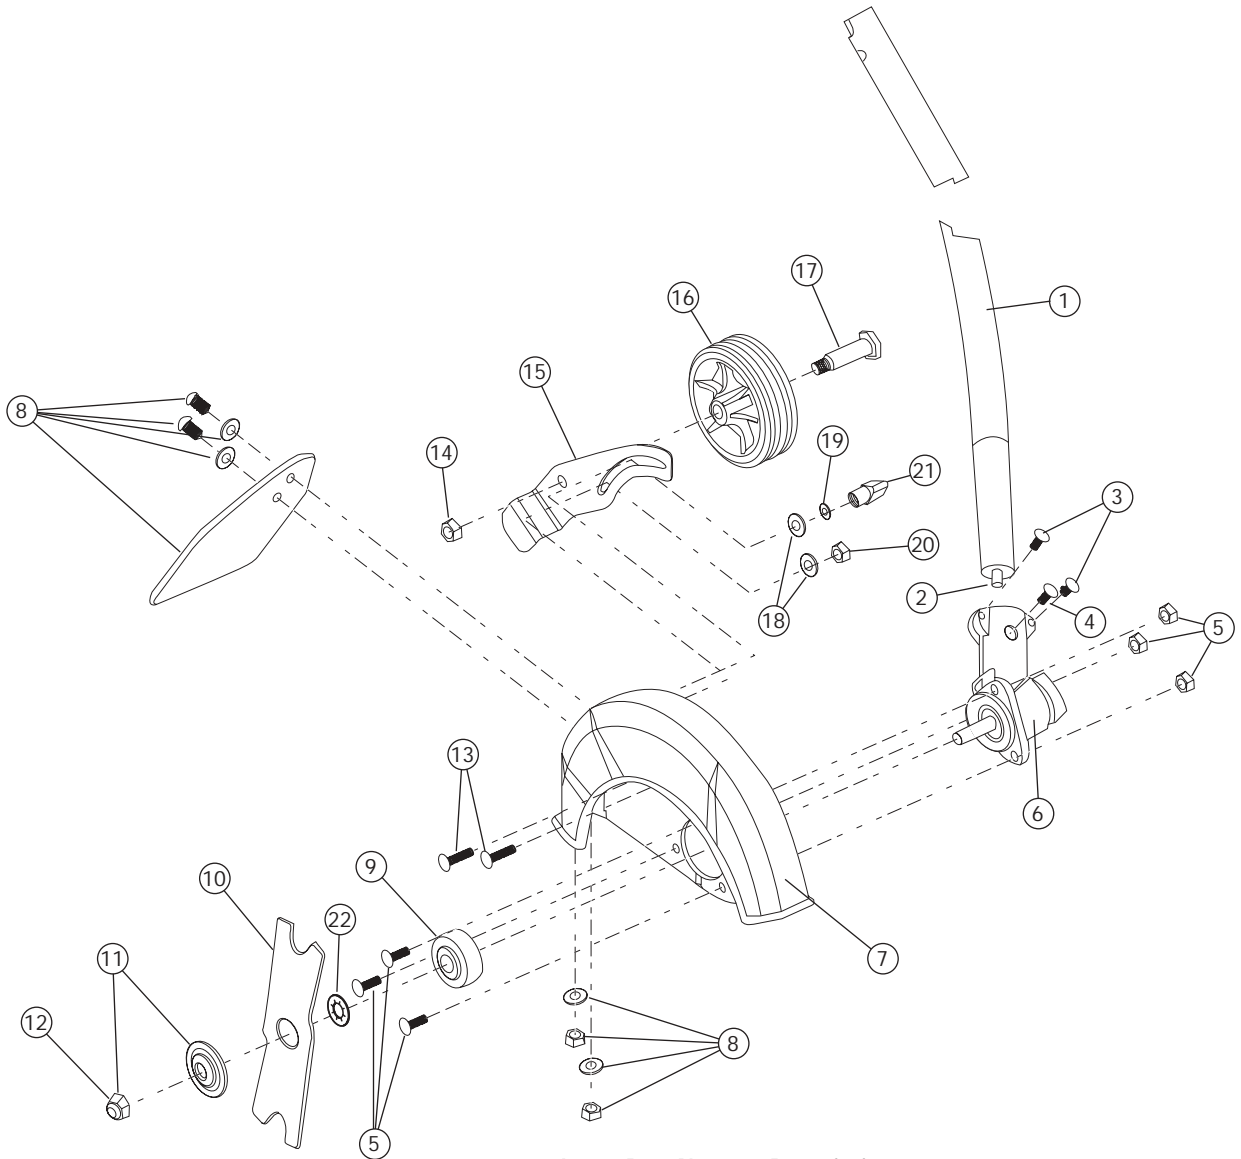

## 2 CYCLE TRIMMER - BOOM

PPN - 41ADT2EC066

Item	Part No.	Description
1	753-04118	Throttle Housing and Trigger Assembly (includes 2-4, & 44)
2	753-04119	Throttle Trigger
3	791-182690	Throttle Trigger Spring
4	791-182405	Switch Assembly
5	791-182877	Throttle Cable
6	791-180687	J-Handle Assembly
7	791-683295	Handle Bracket Assembly (includes 8-13)
8	791-181811	Screw
9	791-181812	Upper Handle Clamp
10	791-181813	Middle Handle Clamp
11	791-181814	Lower Handle Clamp
12	791-181815	Nut
13	791-145569	Anti-Rotation Screw
14	791-610327	Harness Clip
15	753-04236	Upper Drive Shaft Housing Assembly
16	753-1190	Split Boom Coupler (includes 17-20)
17	791-182057	Screw
18	791-181617	Bolt
19	791-181981	Adjustment Knob (includes 20)
20	791-181886	Knob Retaining Nut
21	791-180340	Lower Drive Shaft Housing Assembly
22	791-181852	Lower Flexible Drive Shaft
23	791-153597	Lower Clamp Assembly
24	791-145569	Anti-Rotation Screw
25	791-180531	Shield Mounting Hardware
26	791-181659	Shield Assembly (includes 28)
27	791-181823	Blade Assembly
28	791-181857	Bushing Housing Assembly
29	791-181457	Outer Spool Assembly (includes 31)
30	791-181458	Retaining Ring
31	791-181561	Thrust Washer
32	791-181459	Small Spring
33	753-04257	Slider
34	791-181532	E-Clip
35	791-181531	Spring
36	791-181462	Plunger
37	791-181463	C-Clip
38	791-181464	Inner Reel
39	791-181465B	Large Spring
40	791-181467	Foam Seal
41	791-181468B	Bump Head Knob Assembly (includes 40 & 41)
42	791-181469B	Complete Cutting Head Assembly
43	791-00041	Throttle Trigger Lock-Out

### Optional Accessories

- \* 791-180120 Replacement Line, 0.095 Diameter
- \* 753-04218 Reel and Line Assembly
- \* 791-682075 Shoulder Strap Assembly

\* Items Not Shown

**REPLACEMENT PARTS - MODEL TB25ET**  
**2 CYCLE GAS TRIMMER - ADD-ON**  
**PPN 41ADT2EC066**