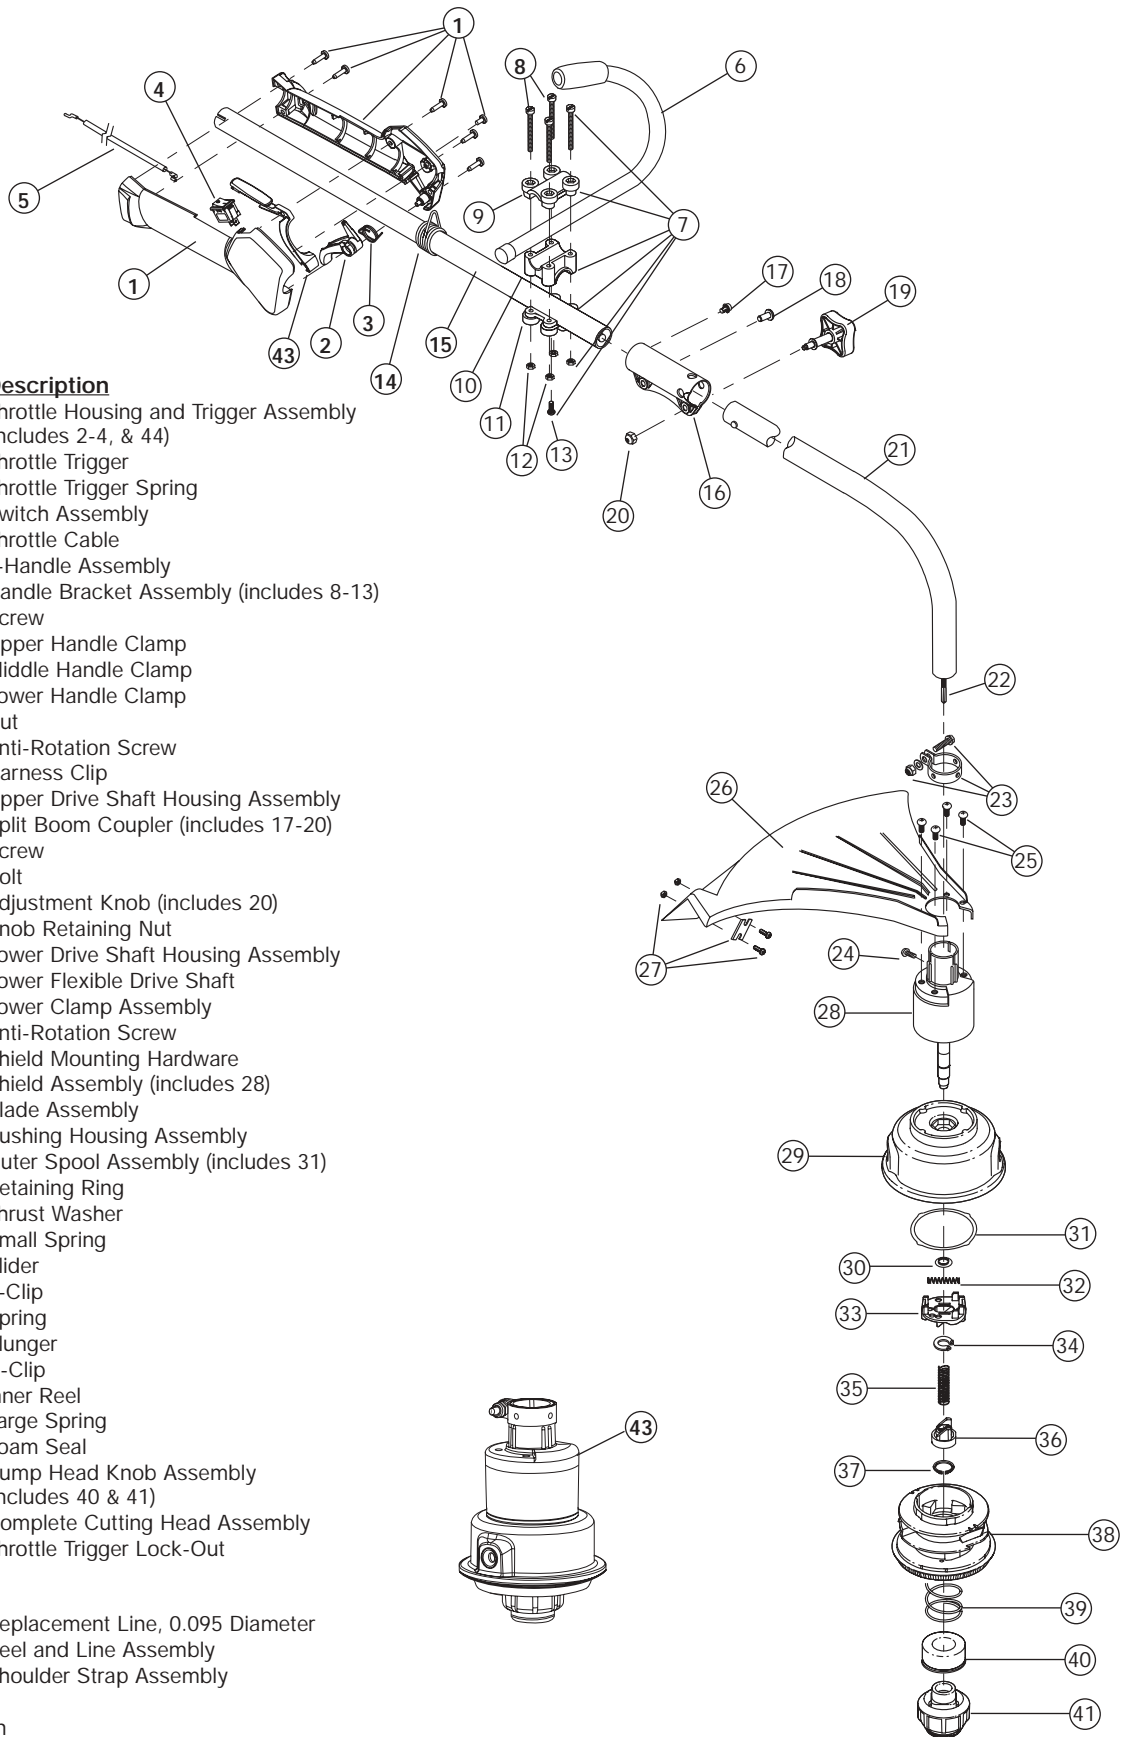

BOOM AND TRIMMER PARTS - MODEL TB25ET

2 CYCLE TRIMMER - BOOM

PPN - 41ADT2EC066

Item	Part No.	Description
1	753-04118	Throttle Housing and Trigger Assembly (includes 2-4, & 44)
2	753-04119	Throttle Trigger
3	791-182690	Throttle Trigger Spring
4	791-182405	Switch Assembly
5	791-182877	Throttle Cable
6	791-180687	J-Handle Assembly
7	791-683295	Handle Bracket Assembly (includes 8-13)
8	791-181811	Screw
9	791-181812	Upper Handle Clamp
10	791-181813	Middle Handle Clamp
11	791-181814	Lower Handle Clamp
12	791-181815	Nut
13	791-145569	Anti-Rotation Screw
14	791-610327	Harness Clip
15	753-04236	Upper Drive Shaft Housing Assembly
16	753-1190	Split Boom Coupler (includes 17-20)
17	791-182057	Screw
18	791-181617	Bolt
19	791-181981	Adjustment Knob (includes 20)
20	791-181886	Knob Retaining Nut
21	791-180340	Lower Drive Shaft Housing Assembly
22	791-181852	Lower Flexible Drive Shaft
23	791-153597	Lower Clamp Assembly
24	791-145569	Anti-Rotation Screw
25	791-180531	Shield Mounting Hardware
26	791-181659	Shield Assembly (includes 28)
27	791-181823	Blade Assembly
28	791-181857	Bushing Housing Assembly
29	791-181457	Outer Spool Assembly (includes 31)
30	791-181458	Retaining Ring
31	791-181561	Thrust Washer
32	791-181459	Small Spring
33	753-04257	Slider
34	791-181532	E-Clip
35	791-181531	Spring
36	791-181462	Plunger
37	791-181463	C-Clip
38	791-181464	Inner Reel
39	791-181465B	Large Spring
40	791-181467	Foam Seal
41	791-181468B	Bump Head Knob Assembly (includes 40 & 41)
42	791-181469B	Complete Cutting Head Assembly
43	791-00041	Throttle Trigger Lock-Out

Optional Accessories

- 791-180120 Replacement Line, 0.095 Diameter
- 753-04218 Reel and Line Assembly
- 791-682075 Shoulder Strap Assembly

* Items Not Shown