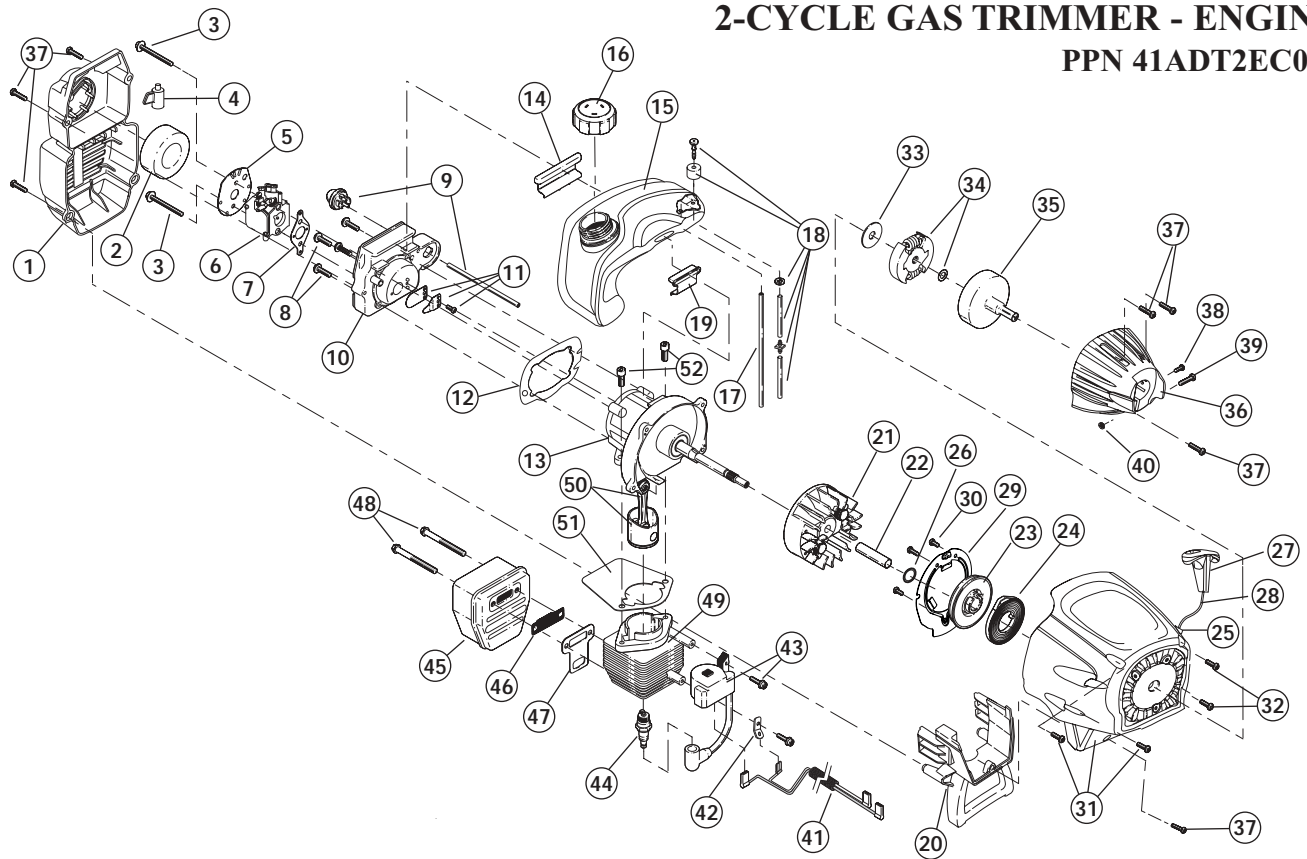

# ENGINE PARTS - MODEL TB25ET 2-CYCLE GAS TRIMMER - ENGINE PPN 41ADT2EC066

Item	Part No.	Description	Item	Part No.	Description
1	753-1192	Air Cleaner/Muffler Cover Assembly (includes 2 & 37)	31	753-04402	Starter Housing Assembly (includes 25-32 & 37)
2	791-180350B	Air Cleaner Filter	32	791-181862	Housing Screw
3	791-180351	Carburetor Mounting Screws	33	791-182368	Clutch Washer
4	753-1193	Choke Extension	34	791-182369	Clutch Rotor Assembly
5	753-1194	Choke Plate	35	791-153592	Clutch Drum Assembly
6	753-04338	Carburetor Assembly (includes 7 & 18)	36	753-04403	Clutch Cover Assembly (includes 37-40)
7	791-610675	Carburetor Gasket	37	791-181345	Cover Screw
8	791-181860	Carb Mount Screw	38	791-182519	Anti-Rotation Screw
9	791-683974B	Primer & Hose Assembly	39	753-04003	Clamping Screw
10	753-1196	Carb Mount Assembly (includes 8 & 11)	40	791-180217	Clamping Nut
11	791-684451	Reed Assembly	41	791-182798	Wire Leads & Sleeve
12	753-1208	Carburetor Mount Gasket	42	791-611063	Ground Tab
13	753-04401	Crank Case Service Assembly (includes 8)	43	753-04337	Module Assembly
14	791-612134	Rear Mounting Pad	44	791-610311B	Spark Plug
15	753-04307	Fuel Tank Assembly (includes 16-18)	45	791-182066	Muffler Assembly (includes 46-48)
16	753-04084	Fuel Cap Assembly	46	791-182747	Spark Arrestor Screen
17	791-181086	Fuel Return Line	47	753-04159	Exhaust Gasket
18	753-04233	Fuel Line Assembly	48	791-147575	Muffler Mounting Bolt Assembly
19	791-145308	Front Mounting Pad	49	753-04323	Cylinder Assembly (includes 51 & 52)
20	791-182064	Shroud Extension & Stand (includes 37)	50	753-04367	Piston and Rod Assembly
21	791-182736	Flywheel Assembly	51	753-1197	Cylinder Gasket
22	791-181065	Spacer	52	791-182723	Cylinder Bolt
23	753-04459	Spring Assist Pulley Assembly	*	791-180090	O.E.M. Carburetor Repair Kit
24	753-04286	Recoil Spring	*	791-180091	Gasket Diaphragm Repair Kit
25	753-1200	Rope Guide	*	753-1209	Piston Ring Set
26	791-181247	Pulley Retainer	*	753-04397	Short Block Assembly (includes 8, 13, 44, 49-52)
27	791-181079	Pull Handle	*	791-181599	Clutch Springs (Qty. 2)
28	791-613103	Rope			
29	753-1201	Pressure Plate Assembly			
30	753-1202	Plate Screw			
			*	Items Not Shown	