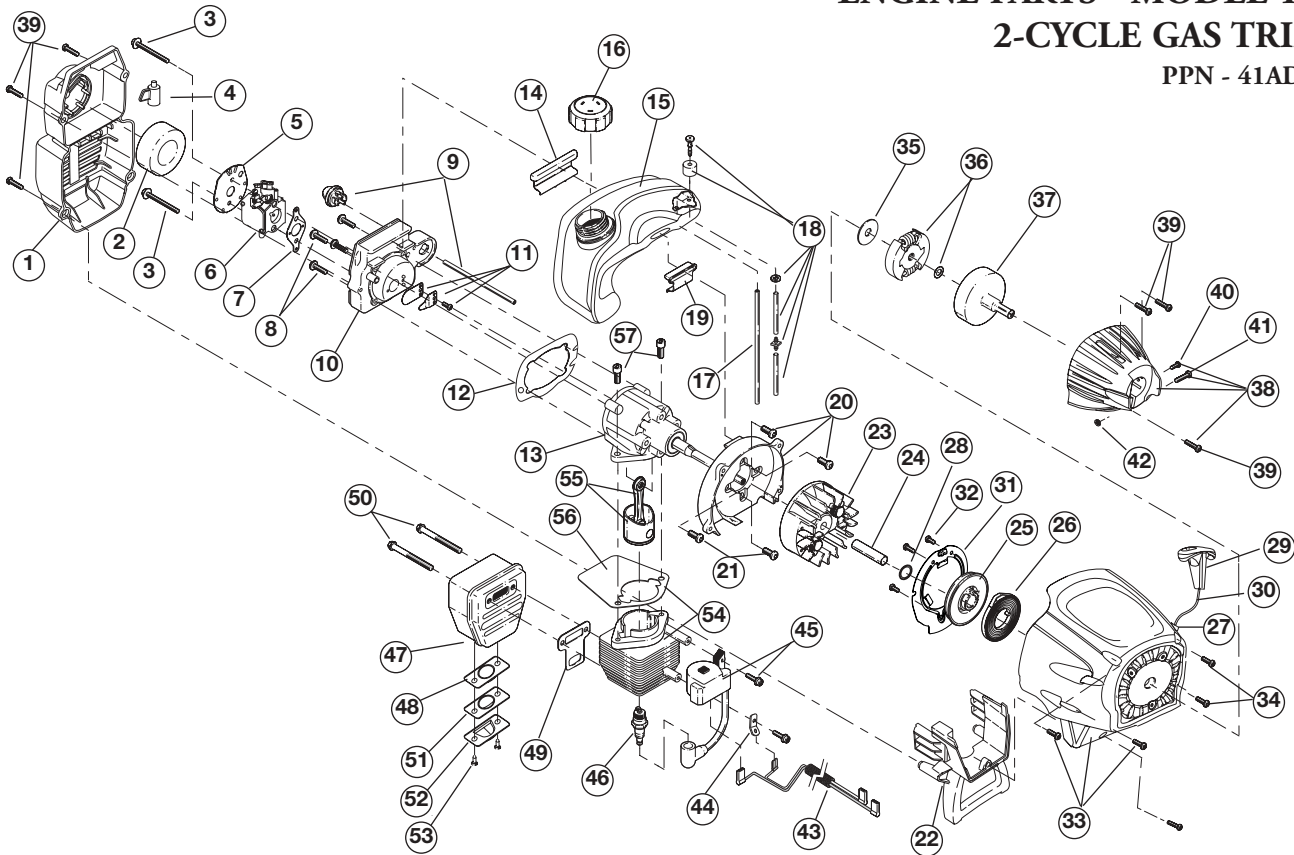

ENGINE PARTS - MODEL TB25CS

2-CYCLE GAS TRIMMER

PPN - 41ADT25C766

Item	Part No.	Description	Item	Part No.	Description
1	753-04317	Air Cleaner/Muffler Cover Assembly (includes 2 & 39)	33	753-1203	Starter Housing Assembly (includes 32, 34 & 39)
2	791-180350B	Air Cleaner Filter	34	791-181862	Housing Screw
3	791-180351	Carburetor Mounting Screw Assembly	35	791-182368	Clutch Washer
4	753-1193	Choke Extension	36	791-182369	Clutch Rotor Assembly
5	753-1194	Choke Plate	37	791-153592	Clutch Drum Assembly
6	753-04318	Carburetor Assembly (includes 7 & 18)	38	753-1204	Clutch Cover Assembly (includes 39-42)
7	791-610675	Carburetor Gasket	39	791-181345	Cover Screw
8	791-181860	Carb Mount Screw	40	791-182519	Anti-Rotation Screw
9	791-683947B	Primer & Hose Assembly	41	753-04003	Clamping Screw
10	753-1196	Carb Mount Assembly (includes 8 & 11)	42	791-180217	Clamping Nut
11	791-684451	Reed Assembly	43	791-182798	Wire Leads and Sleeve
12	753-1208	Carburetor Mount Gasket	44	791-611063	Ground Tab
13	753-04108	Crank Case Service Assembly (includes 8 & 21)	45	753-04109	Module Assembly
14	791-612134	Rear Mounting Pad	46	791-610311B	Spark Plug
15	753-04307	Fuel Tank Assembly (includes 16-18)	47	753-04110	Muffler Assembly (includes 48-53)
16	753-04084	Fuel Cap Assembly	48	753-04312	Spark Arrestor Screen
17	791-181086	Fuel Return Line	49	791-182065	Exhaust Gasket
18	753-04233	Fuel Line Assembly	50	791-147575	Muffler Mounting Bolts
19	791-145308	Front Mounting Pad	51	753-04313	Spark Arrestor Plate
20	791-153520	Shroud Assembly	52	753-04314	Spark Arrestor Hood
21	791-181861	Shroud Screw	53	753-04315	Spark Arrestor Screws
22	791-182064	Shroud Extension & Stand (includes 39)	54	753-04111	Cylinder Assembly (includes 56-57)
23	791-182736	Flywheel Assembly	55	753-04367	Piston and Rod Assembly
24	791-181065	Spacer	56	753-04182	Cylinder Gasket
25	753-1199	Recoil Pulley Assembly	57	791-182723	Cylinder Bolt
26	753-04286	Recoil Spring	*	791-180602	O.E.M. Carburetor Repair Kit
27	753-1200	Rope Guide	*	791-181069	Gasket Diaphragm Repair Kit
28	791-181247	Pulley Retainer	*	753-1209	Piston Ring Set
29	791-181079	Pull Handle	*	753-04112	Short Block Assembly (includes 13, 21, 46, 54 & 55)
30	791-613103	Rope	*	791-181599	Clutch Springs (Qty. 2)
31	753-1201	Pressure Plate Assembly			
32	7531202	Plate Screw			
			*		Items Not Shown