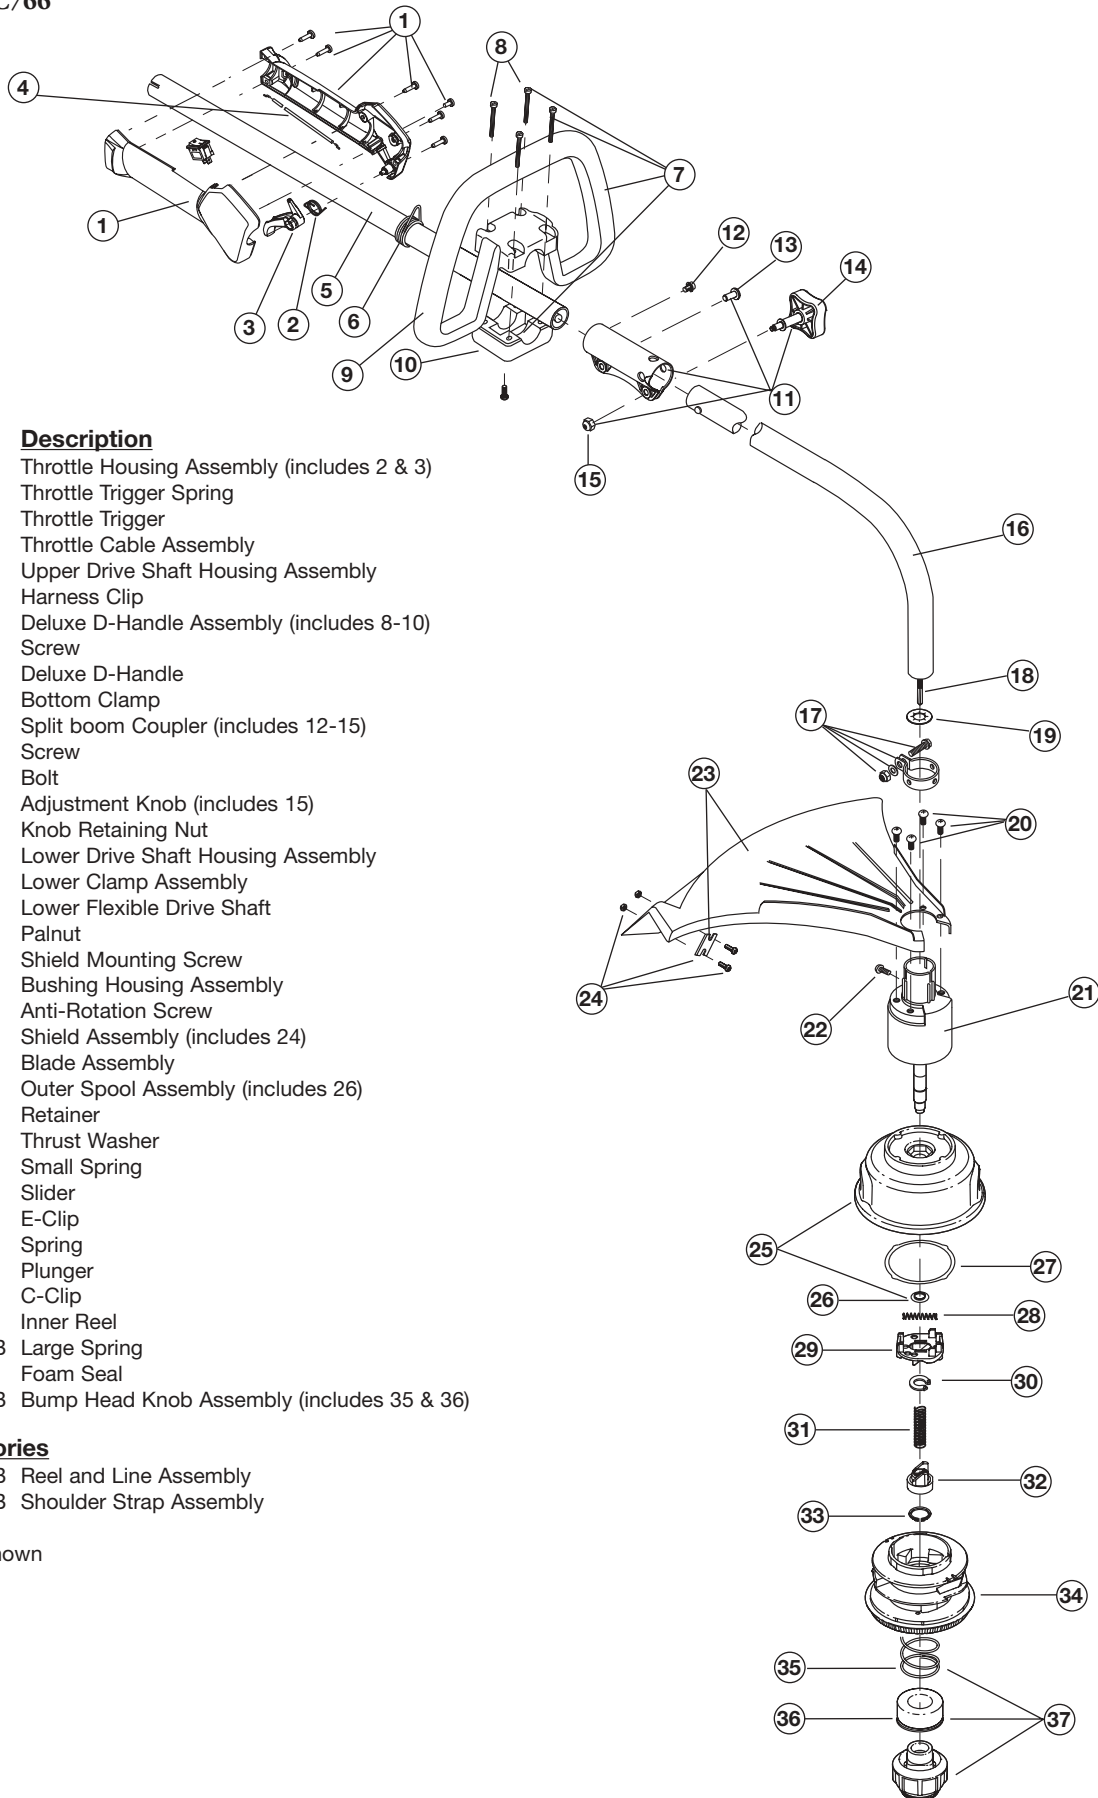

## 2-CYCLE GAS TRIMMER

PPN - 41ADT25C766

Item	Part No.	Description
1	753-04234	Throttle Housing Assembly (includes 2 & 3)
2	791-182690	Throttle Trigger Spring
3	753-04119	Throttle Trigger
4	791-182877	Throttle Cable Assembly
5	753-04236	Upper Drive Shaft Housing Assembly
6	791-610327	Harness Clip
7	791-180869	Deluxe D-Handle Assembly (includes 8-10)
8	791-181070	Screw
9	791-182167	Deluxe D-Handle
10	791-182168	Bottom Clamp
11	753-1190	Split boom Coupler (includes 12-15)
12	791-182057	Screw
13	791-181617	Bolt
14	791-181981	Adjustment Knob (includes 15)
15	791-181886	Knob Retaining Nut
16	791-180340	Lower Drive Shaft Housing Assembly
17	791-153597	Lower Clamp Assembly
18	791-181852	Lower Flexible Drive Shaft
19	791-181560	Palnut
20	791-180531	Shield Mounting Screw
21	791-181857	Bushing Housing Assembly
22	791-145569	Anti-Rotation Screw
23	791-181659	Shield Assembly (includes 24)
24	791-181823	Blade Assembly
25	791-181457	Outer Spool Assembly (includes 26)
26	791-181458	Retainer
27	791-181561	Thrust Washer
28	791-181459	Small Spring
29	753-04257	Slider
30	791-181532	E-Clip
31	791-181531	Spring
32	791-181462	Plunger
33	791-181463	C-Clip
34	791-181464	Inner Reel
35	791-181465B	Large Spring
36	791-181467	Foam Seal
37	791-181468B	Bump Head Knob Assembly (includes 35 & 36)