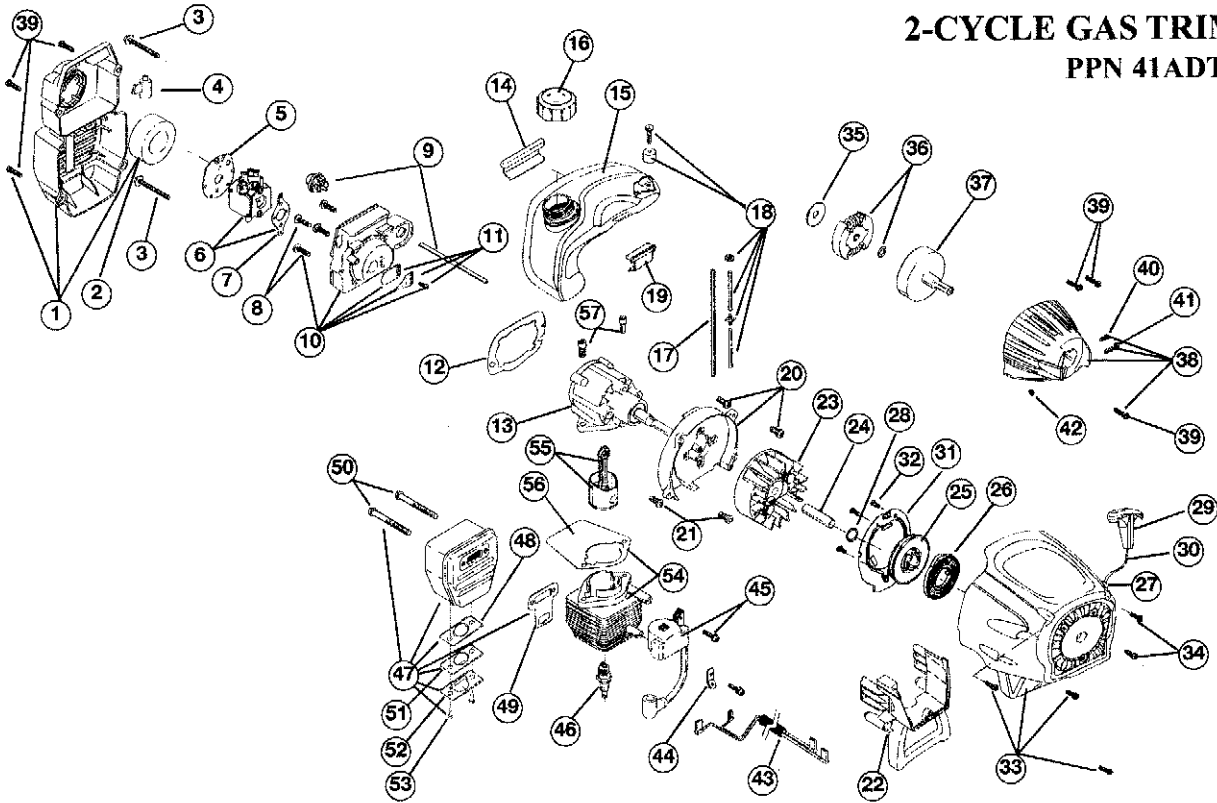

ENGINE PARTS - MODEL TB25CS

2-CYCLE GAS TRIMMER

PPN 41ADT25C763

Item	Part No.	Description	Item	Part No.	Description
1	753-04317	Air Cleaner/Muffler Cover Assembly (includes 2 & 39)	33	753-1203	Starter Housing Assembly (includes 25-32, 34 & 40)
2	791-180350B	Air Cleaner Filter	34	791-181862	Housing Screw
3	791-180351	Carburetor Mounting Screw Assembly	35	791-182368	Clutch Washer
4	753-1193	Choke Extension	36	791-182369	Clutch Rotor Assembly
5	753-1194	Choke Plate	37	791-153592	Clutch Drum Assembly
6	753-04318	Carburetor Assembly (includes 7 & 18)	38	753-1204	Clutch Cover Assembly (includes 39-42)
7	791-610675	Carburetor Gasket	39	791-181345	Cover Screw
8	791-181860	Carb Mount Screw	40	791-182519	Anti-Rotation Screw
9	791-181801	Primer and Hose Assembly	41	753-04003	Clamping Screw
10	753-1196	Carb Mount Assembly (includes 8)	42	791-180217	Clamping Nut
11	791-684451	Reed Assembly	43	791-182798	Wire Leads and Sleeve
12	753-1208	Carburetor Mount Gasket	44	791-611063	Ground Tab
13	753-04108	Crank Case Service Assembly (includes 8 & 20)	45	753-04109	Module Assembly
14	791-612134	Rear Mounting Pad	46	791-610311B	Spark Plug
15	753-04307	Fuel Tank Assembly (includes 16-18)	47	753-04110	Muffler Assembly (includes 48-53)
16	791-182612	Fuel Cap Assembly	48	753-04312	Spark Arrestor Screen
17	791-182352	Fuel Return Line	49	791-182065	Exhaust Gasket
18	753-04233	Fuel Line Assembly	50	791-147575	Muffler Mounting Bolt
19	791-145308	Front Mounting Pad	51	753-04313	Spark Arrestor Plate
20	791-153520	Shroud Assembly	52	753-04314	Spark Arrestor Hood
21	791-181861	Shroud Screw	53	753-04315	Spark Arrestor Screw
22	791-182064	Shroud Extension & Stand (includes 40)	54	753-04111	Cylinder Assembly (includes 56-57)
23	791-181867	Flywheel Assembly	55	753-1207	Piston and Rod Assembly
24	791-181065	Spacer	56	753-04182	Cylinder Gasket
25	753-1199	Recoil Pulley Assembly	57	791-182723	Cylinder Bolt
26	753-04286	Recoil Spring	*	791-180602	O.E.M. Carburetor Repair Kit
27	753-1200	Rope Guide	*	791-181069	Gasket Diaphragm Repair Kit
28	791-181247	Pulley Retainer	*	753-1209	Piston Ring Set
29	791-181079	Pull Handle	*	753-04112	Short Block Assembly (includes 8, 13, 21, 46, 54-57)
30	791-613103	Rope	*	791-181599	Clutch Springs (Qty. 2)
31	753-1201	Pressure Plate Assembly			
32	753-1202	Plate Screw			
			*		Items Not Shown