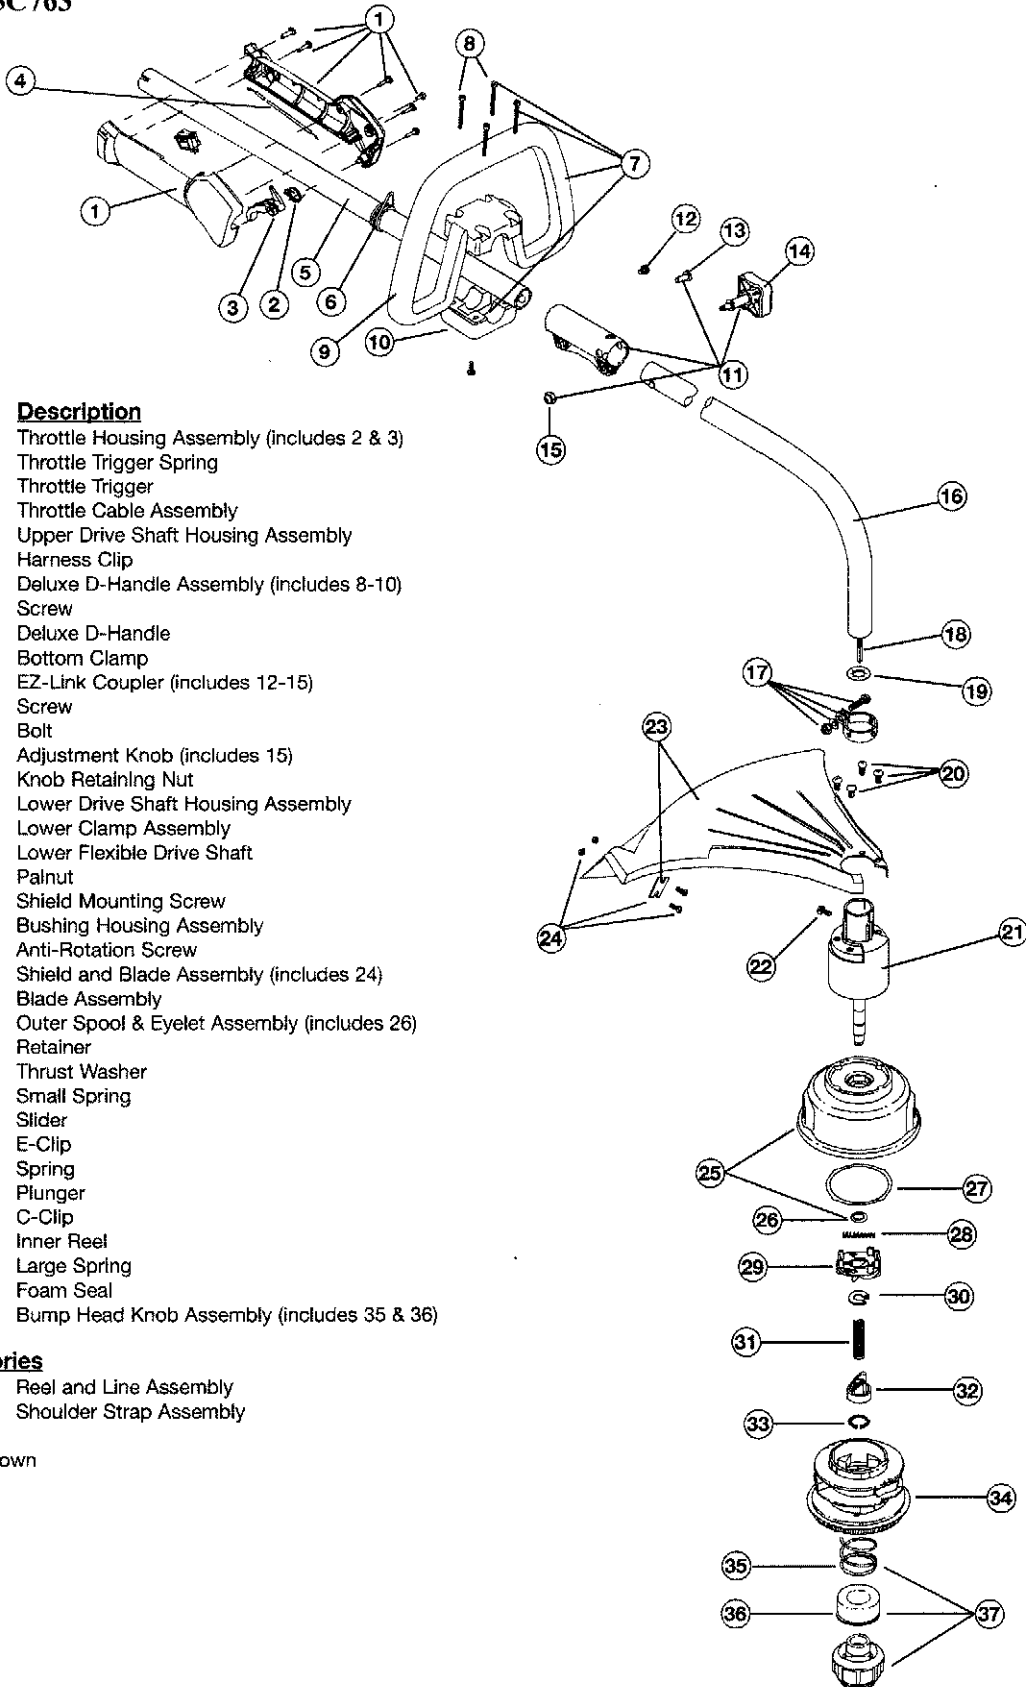

BOOM AND TRIMMER PARTS - MODEL TB25CS

2-CYCLE GAS TRIMMER

PPN 41ADT25C763

Item	Part No.	Description
1	753-04234	Throttle Housing Assembly (includes 2 & 3)
2	791-182690	Throttle Trigger Spring
3	753-04119	Throttle Trigger
4	791-182877	Throttle Cable Assembly
5	753-04236	Upper Drive Shaft Housing Assembly
6	791-610327	Harness Clip
7	791-180869	Deluxe D-Handle Assembly (includes 8-10)
8	791-181070	Screw
9	791-182167	Deluxe D-Handle
10	791-182168	Bottom Clamp
11	753-1190	EZ-Link Coupler (includes 12-15)
12	791-182057	Screw
13	791-181617	Bolt
14	791-181981	Adjustment Knob (includes 15)
15	791-181886	Knob Retaining Nut
16	791-180340	Lower Drive Shaft Housing Assembly
17	791-153597	Lower Clamp Assembly
18	791-181852	Lower Flexible Drive Shaft
19	791-181560	Palnut
20	791-180531	Shield Mounting Screw
21	791-181857	Bushing Housing Assembly
22	791-145569	Anti-Rotation Screw
23	791-181659	Shield and Blade Assembly (includes 24)
24	791-181823	Blade Assembly
25	791-181457	Outer Spool & Eyelet Assembly (includes 26)
26	791-181458	Retainer
27	791-181561	Thrust Washer
28	791-181459	Small Spring
29	791-181461	Slider
30	753-04257	E-Clip
31	791-181531	Spring
32	791-181462	Plunger
33	791-181463	C-Clip
34	791-181464	Inner Reel
35	791-181465	Large Spring
36	791-181467	Foam Seal
37	791-181468	Bump Head Knob Assembly (includes 35 & 36)