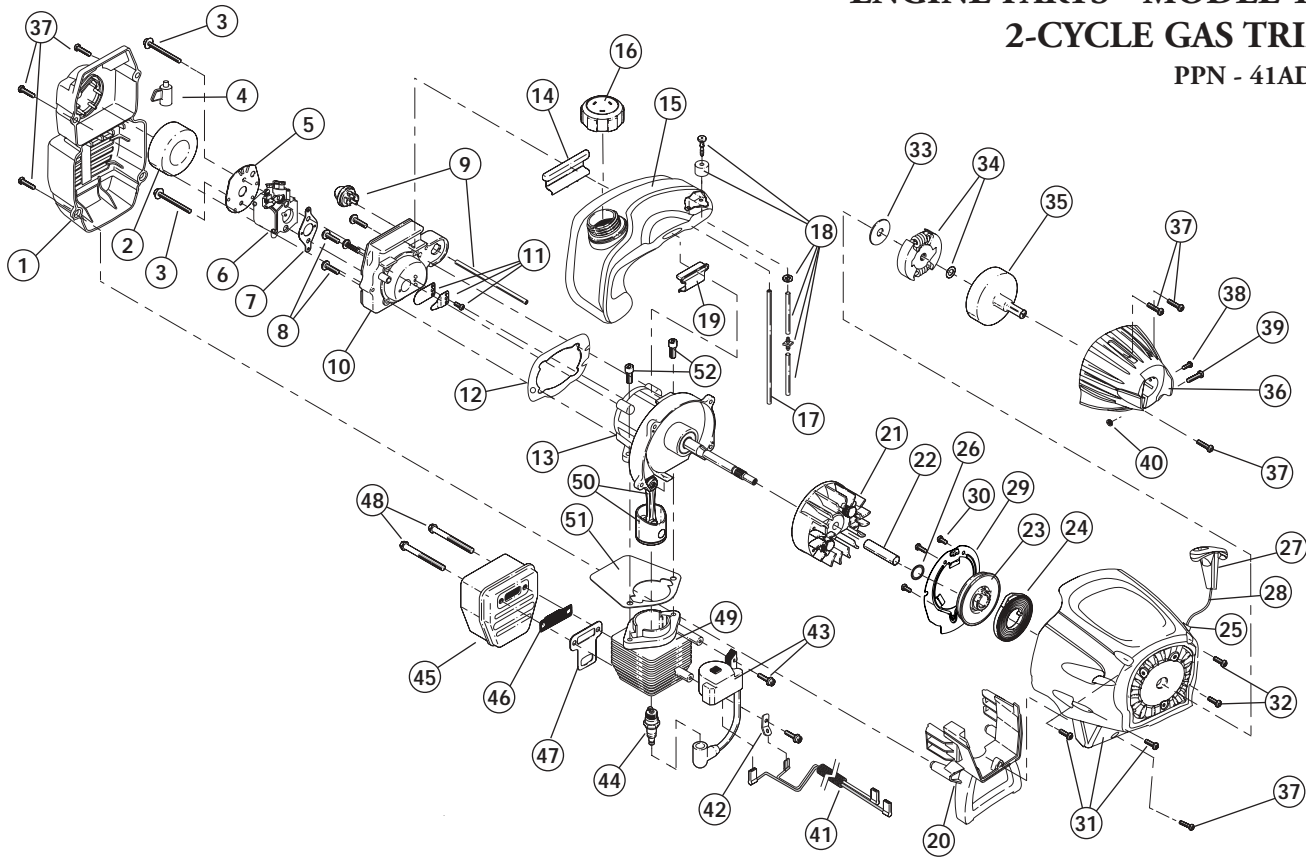

ENGINE PARTS - MODEL TB25CS

2-CYCLE GAS TRIMMER

PPN - 41ADT25C066

Item	Part No.	Description	Item	Part No.	Description
1	753-1192	Air Cleaner/Muffler Cover Assembly (includes 2 & 37)	30	753-04402	Starter Housing Assembly (includes 23-39, 31 & 36)
2	791-180350B	Air Cleaner Filter	31	791-181862	Housing Screw
3	791-180351	Carburetor Mounting Screw	32	791-182368	Clutch Washer
4	753-1193	Choke Extension	33	791-182369	Clutch Rotor Assembly
5	753-1194	Choke Plate	34	791-153592	Clutch Drum Assembly
6	753-04338	Carburetor Assembly (includes 7 & 18)	35	753-04403	Clutch Cover Assembly (includes 36-39)
7	791-610675	Carburetor Gasket	36	791-181345	Cover Screw
8	791-181860	Carb Mount Screw	37	791-182519	Anti-Rotation Screw
9	791-683974B	Primer and Hose Assembly	38	753-04003	Clamping Screw
10	753-1196	Carb Mount Assembly (includes 8 & 11)	39	791-180217	Clamping Nut
11	791-684451	Reed Assembly	40	791-182798	Wire Leads and Sleeve
12	753-1208	Carburetor Mount Gasket	41	791-611063	Ground Tab
13	753-04401	Crank Case Service Assembly (includes 8)	42	753-04336	Module Assembly
14	791-612134	Rear Mounting Pad	43	791-610311B	Spark Plug
15	753-04307	Fuel Tank Assembly (includes 16-18)	44	791-182066	Muffler Assembly (includes 45-47)
16	753-04084	Fuel Cap Assembly	45	791-182747	Spark Arrestor Screen
17	791-181168	Fuel Return Line	46	753-04159	Exhaust Gasket
18	753-04233	Fuel Line Assembly	47	791-147575	Muffler Mounting Bolt Assembly
19	791-145308	Front Mounting Pad	48	753-04323	Cylinder Assembly (includes 50)
20	791-182064	Shroud Extension and Stand	49	753-1207	Piston and Rod Assembly
21	791-182736	Flywheel Assembly	50	753-1197	Cylinder Gasket
22	791-181525	Spacer	51	791-182723	Cylinder Bolt
23	753-04459	Recoil Pulley Assembly	*	791-180090	O.E.M. Carburetor Repair Kit (Zama)
24	753-04286	Recoil Spring	*	791-180091	Gasket Diaphragm Repair Kit (Zama)
25	753-1200	Rope Guide	*	753-1209	Piston Ring Set
26	753-04288	Pulley Retainer	*	753-04404	Short Block Assembly (includes 8, 13, 43, 46, 48-51)
27	791-181079	Pull Handle	*	791-181599	Clutch Springs (Qty. 2)
28	791-613103	Rope			
29	753-04417	Pressure Plate Assembly			
			*		Items Not Shown