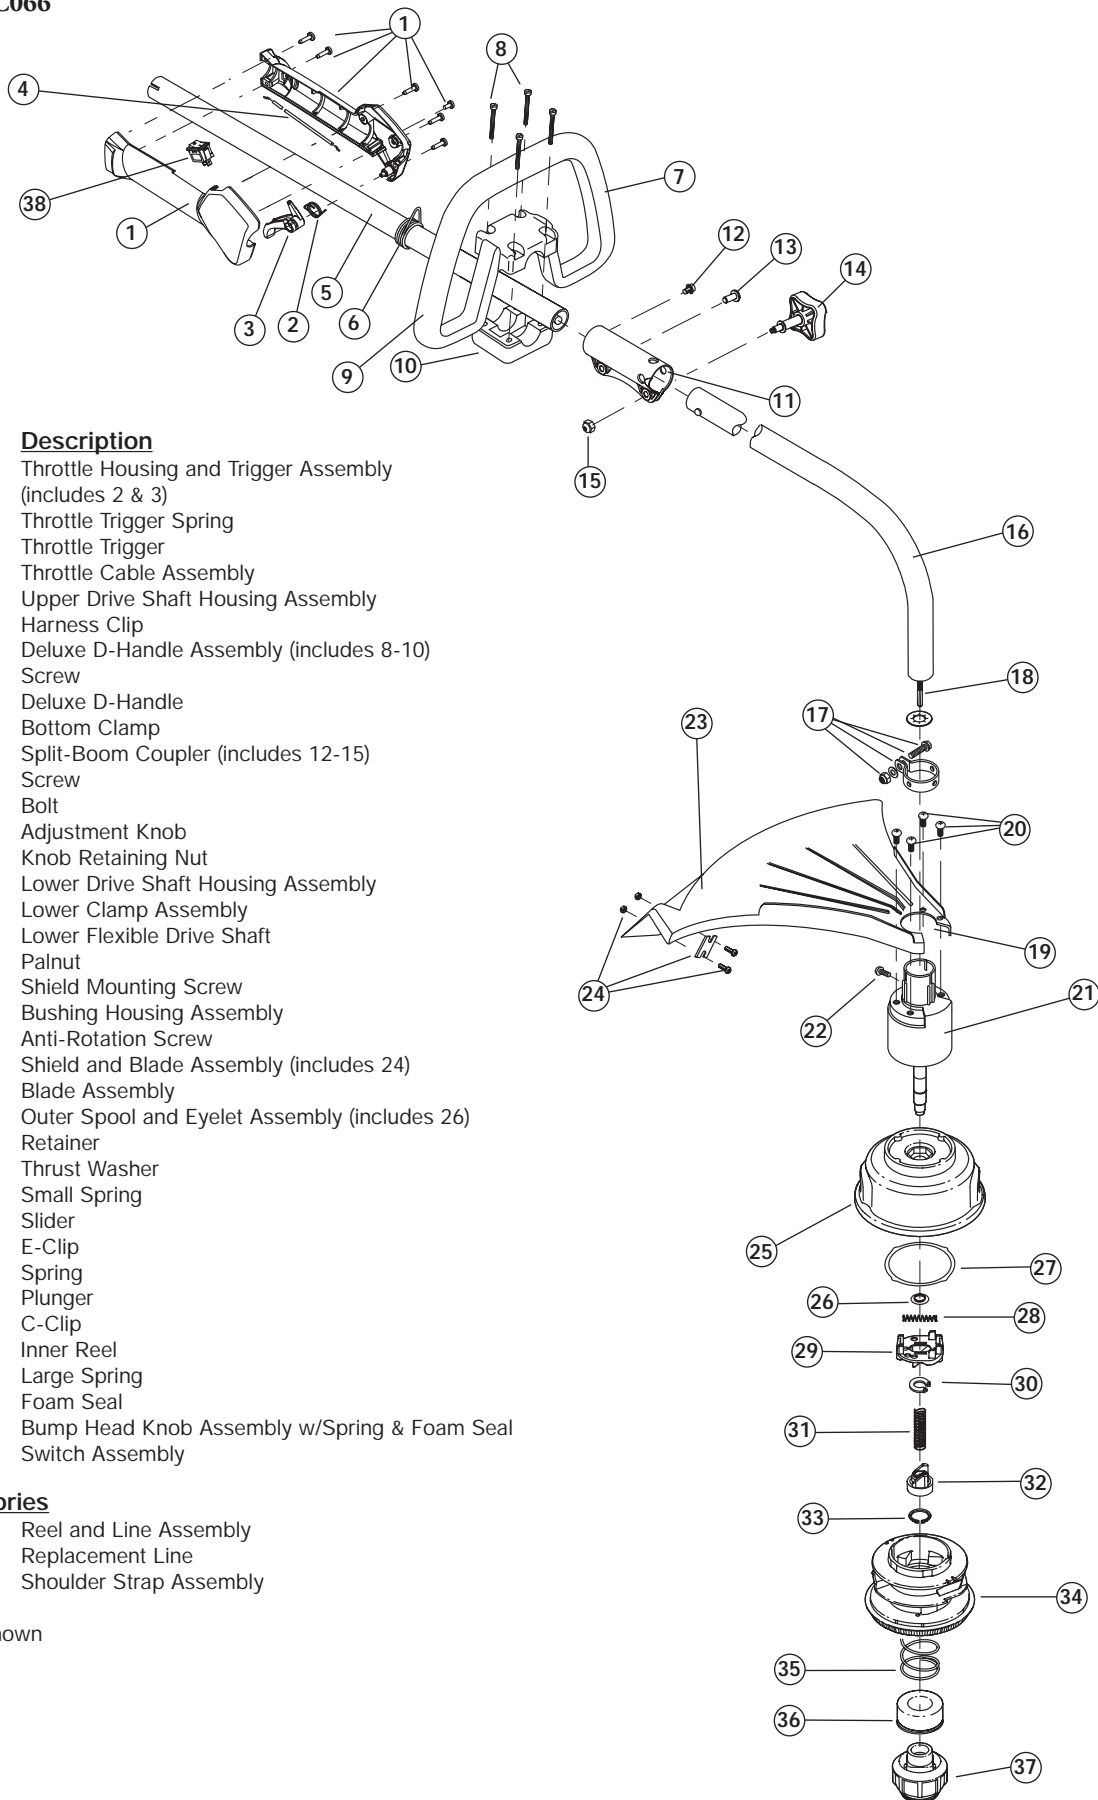

BOOM AND TRIMMER PARTS - MODEL TB25CS

2-CYCLE GAS TRIMMER

PPN - 41ADT25C066

Item	Part No.	Description
1	753-04234	Throttle Housing and Trigger Assembly (includes 2 & 3)
2	791-182690	Throttle Trigger Spring
3	753-04119	Throttle Trigger
4	753-04405	Throttle Cable Assembly
5	753-04236	Upper Drive Shaft Housing Assembly
6	791-610327	Harness Clip
7	791-180869	Deluxe D-Handle Assembly (includes 8-10)
8	791-181070	Screw
9	791-182167	Deluxe D-Handle
10	791-182168	Bottom Clamp
11	753-04406	Split-Boom Coupler (includes 12-15)
12	791-182057	Screw
13	791-181617	Bolt
14	791-181981	Adjustment Knob
15	791-181886	Knob Retaining Nut
16	791-180340	Lower Drive Shaft Housing Assembly
17	791-153597	Lower Clamp Assembly
18	791-181852	Lower Flexible Drive Shaft
19	791-181560	Palnut
20	791-180531	Shield Mounting Screw
21	791-181857	Bushing Housing Assembly
22	791-145569	Anti-Rotation Screw
23	791-181659	Shield and Blade Assembly (includes 24)
24	791-181823	Blade Assembly
25	791-181457	Outer Spool and Eyelet Assembly (includes 26)
26	791-181458	Retainer
27	791-181561	Thrust Washer
28	791-181459	Small Spring
29	753-04257	Slider
30	791-181532	E-Clip
31	791-181531	Spring
32	791-181462	Plunger
33	791-181463	C-Clip
34	791-181464	Inner Reel
35	791-181465	Large Spring
36	791-181467	Foam Seal
37	791-181468	Bump Head Knob Assembly w/Spring & Foam Seal
38	791-182405	Switch Assembly