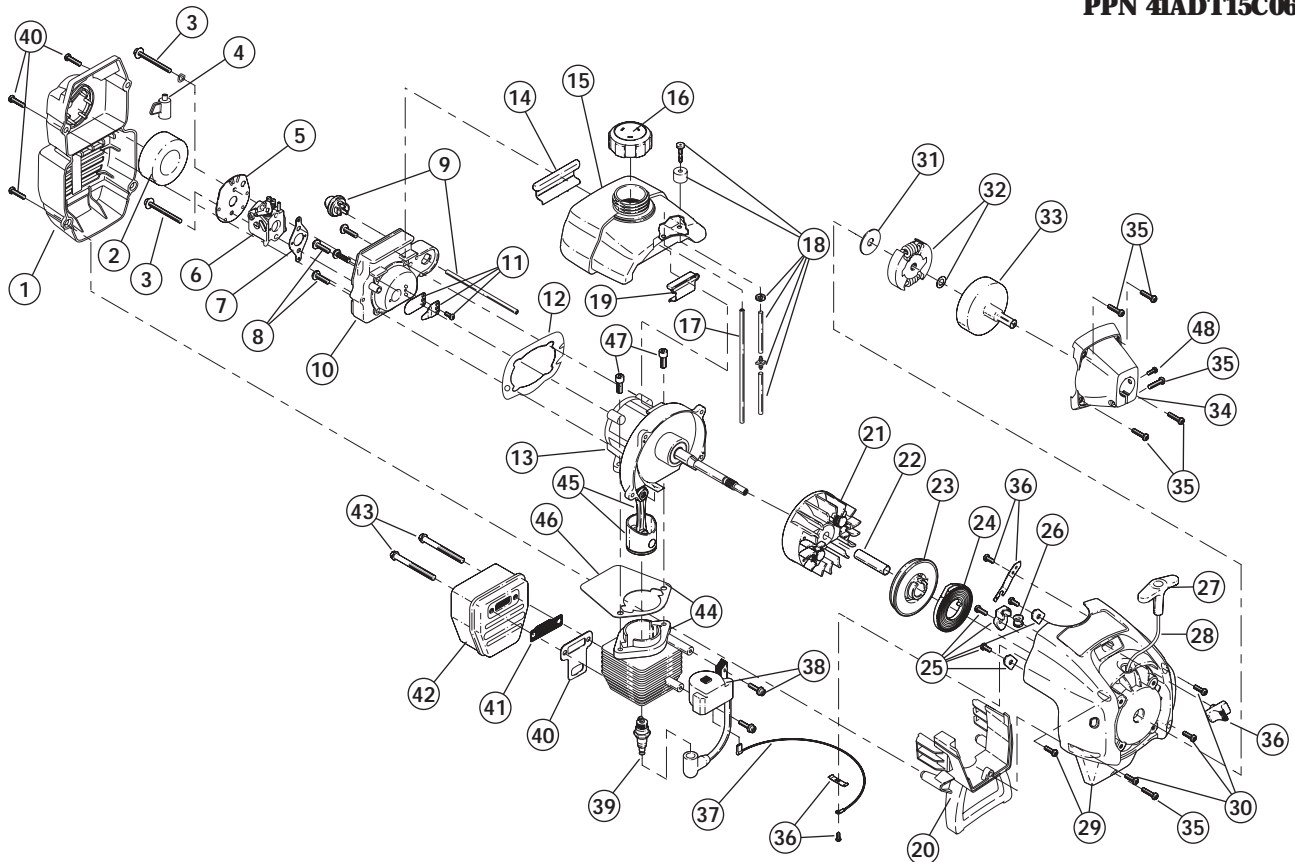

ENGINE PARTS - MODEL TB15CS 2-CYCLE GAS TRIMMER

PPN 41ADT15C066

Item	Part No.	Description	Item	Part No.	Description
1	753-1192	Carburetor/Air Cleaner Cover Assembly (includes 2 & 35)	30	791-181862	Housing Screw
2	791-180350B	Air Cleaner Filter	31	791-182368	Clutch Washer
3	791-180351	Carburetor Mounting Screw Assembly	32	791-181445	Clutch Rotor Assembly
4	753-1193	Choke Lever	33	791-153592	Clutch Drum Assembly
5	753-1194	Choke Plate	34	791-182797	Clutch Cover Assembly (includes 35 & 48)
6	753-04331	Carburetor Assembly (includes 7 & 18)	35	791-181345	Screw
7	791-610675	Carburetor Gasket	36	791-181442	Switch Assembly
8	791-181860	Carb Mount Screw	37	791-180036	Wire Lead
9	791-683974B	Primer and Hose Assembly	38	753-04324	Module Assembly
10	753-1196	Carb Mount Assembly (includes 8, 11 & 12)	39	791-610311B	Spark Plug
11	791-684451	Reed Assembly	40	791-182066	Muffler Assembly (includes 41-43)
12	753-1208	Carburetor Mount Gasket	41	791-182065	Exhaust Gasket
13	753-04332	Crank Case Service Assembly (includes 8)	42	791-182747	Spark Arrestor
14	791-612134	Rear Mounting Pad	43	791-147575	Muffler Mounting Bolt Assembly
15	753-04311	Fuel Tank Assembly (includes 16-18)	44	753-04323	Cylinder Assembly (includes 46 & 47)
16	791-182438	Fuel Cap Assembly	45	753-04367	Piston and Rod Assembly
17	791-181086	Fuel Return Line	46	753-1197	Cylinder Gasket
18	791-682039	Fuel Line Assembly	47	791-182723	Cylinder Bolt
19	791-145308	Front Mounting Pad	48	791-182519	Anti-Rotation Screw
20	791-182064	Shroud Extension & Stand (includes 35)	*	753-04134	Engine Gasket Kit
21	791-182736	Flywheel Assembly	*	791-180608	O.E.M. Carburetor Repair Kit
22	791-181065	Spacer	*	791-181873	Gasket Diaphragm Repair Kit
23	753-04232	Recoil Pulley Assembly	*	753-1209	Piston Ring
24	791-613102	Recoil Spring	*	753-04334	Short Block Assembly (includes 13, 40, 44, & 45)
25	791-181441	Pulley Retainer Assembly	*	791-181501	Starter Housing Screw Set
26	791-611061	Rope Guide	*	791-181599	Clutch Springs (Qty. 2)
27	791-181079	Pull Handle			
28	791-613103	Rope			
29	791-182619	Starter Housing Assembly (includes 23-28, 30, & 35-37)