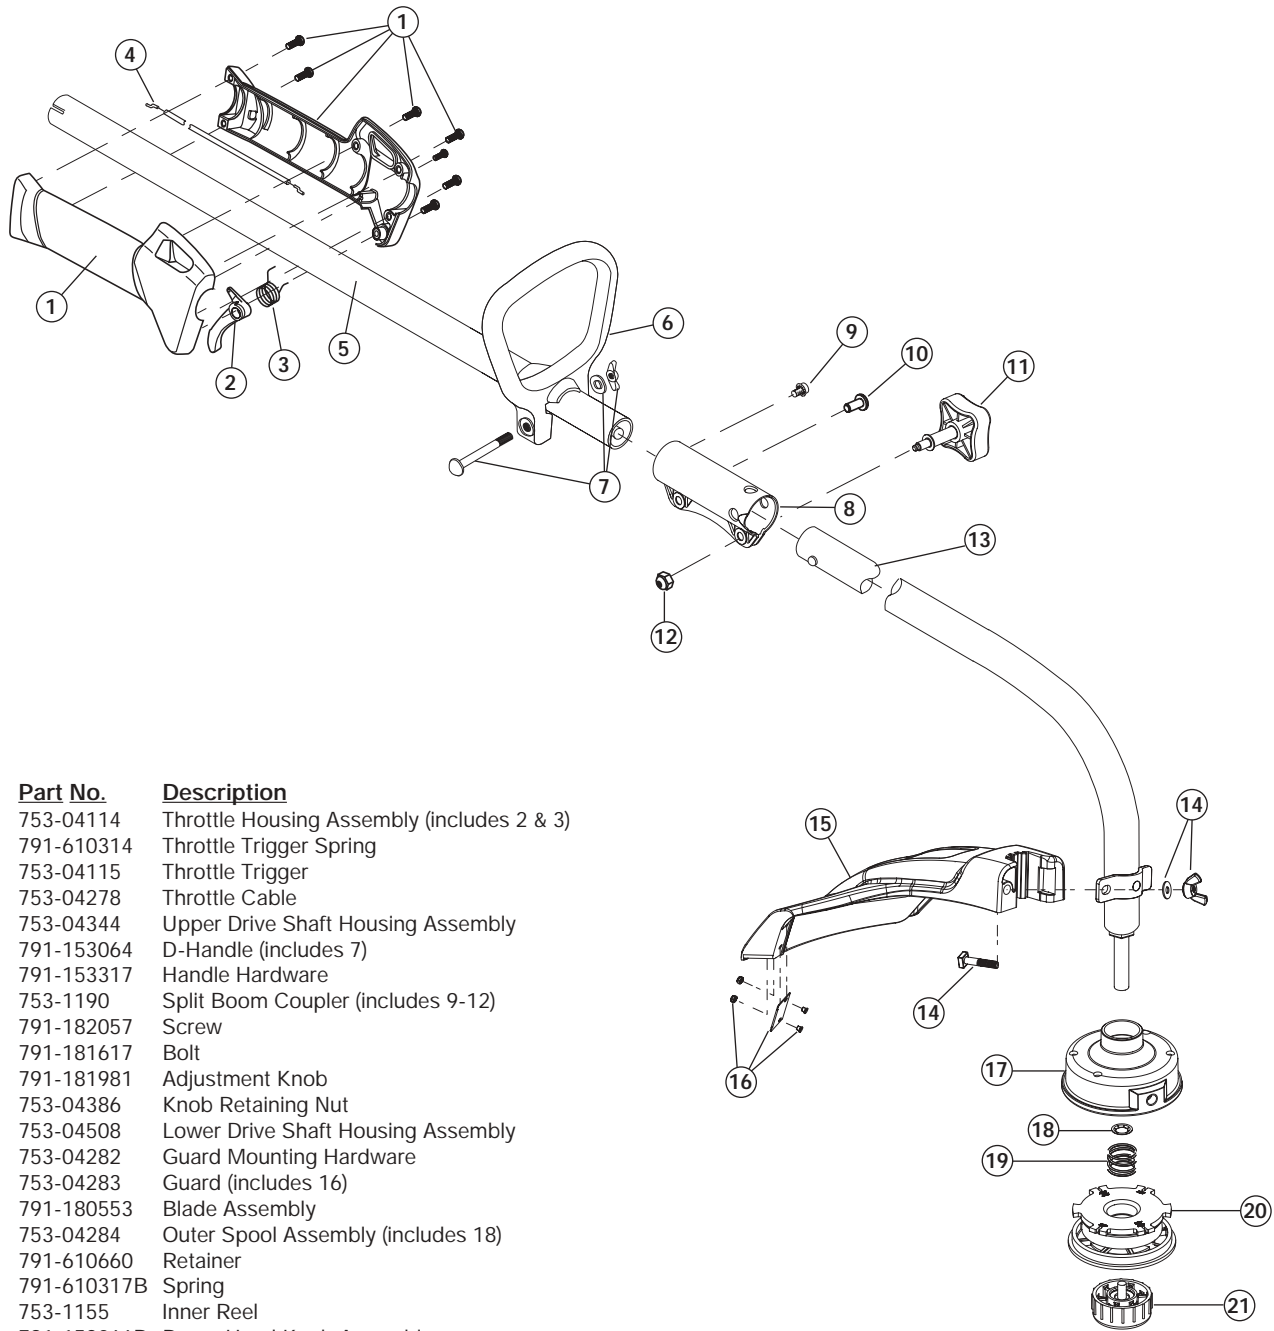

BOOM AND TRIMMER PARTS - MODEL TB15CS

2-CYCLE GAS TRIMMER

PPN 41ADT15C066

Item	Part No.	Description
1	753-04114	Throttle Housing Assembly (includes 2 & 3)
2	791-610314	Throttle Trigger Spring
3	753-04115	Throttle Trigger
4	753-04278	Throttle Cable
5	753-04344	Upper Drive Shaft Housing Assembly
6	791-153064	D-Handle (includes 7)
7	791-153317	Handle Hardware
8	753-1190	Split Boom Coupler (includes 9-12)
9	791-182057	Screw
10	791-181617	Bolt
11	791-181981	Adjustment Knob
12	753-04386	Knob Retaining Nut
13	753-04508	Lower Drive Shaft Housing Assembly
14	753-04282	Guard Mounting Hardware
15	753-04283	Guard (includes 16)
16	791-180553	Blade Assembly
17	753-04284	Outer Spool Assembly (includes 18)
18	791-610660	Retainer
19	791-610317B	Spring
20	753-1155	Inner Reel
21	791-153066B	Bump Head Knob Assembly