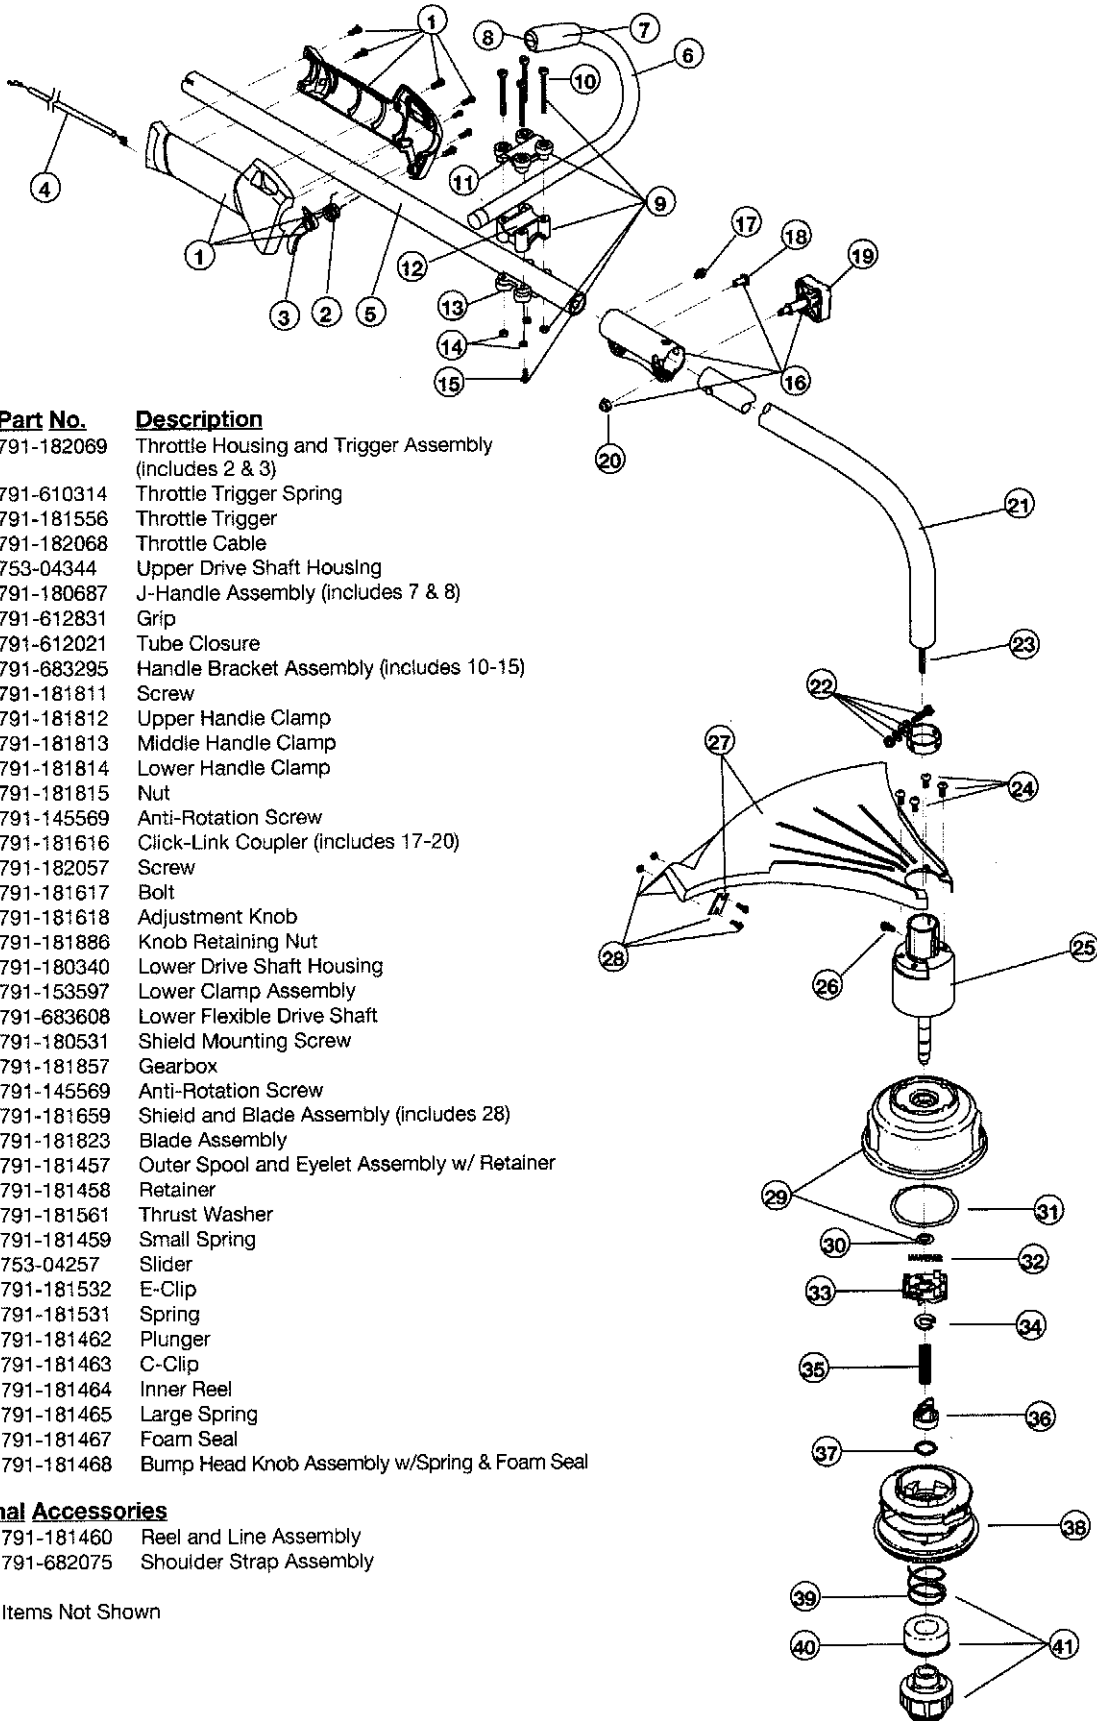

* Items Not Shown

BOOM AND TRIMMER PARTS - MODEL 725r

2-CYCLE GAS TRIMMER

PPN 41ADL04A734

Item	Part No.	Description
1	791-182069	Throttle Housing and Trigger Assembly (includes 2 & 3)
2	791-610314	Throttle Trigger Spring
3	791-181556	Throttle Trigger
4	791-182068	Throttle Cable
5	753-04344	Upper Drive Shaft Housing
6	791-180687	J-Handle Assembly (includes 7 & 8)
7	791-612831	Grip
8	791-612021	Tube Closure
9	791-683295	Handle Bracket Assembly (includes 10-15)
10	791-181811	Screw
11	791-181812	Upper Handle Clamp
12	791-181813	Middle Handle Clamp
13	791-181814	Lower Handle Clamp
14	791-181815	Nut
15	791-145569	Anti-Rotation Screw
16	791-181616	Click-Link Coupler (includes 17-20)
17	791-182057	Screw
18	791-181617	Bolt
19	791-181618	Adjustment Knob
20	791-181886	Knob Retaining Nut
21	791-180340	Lower Drive Shaft Housing
22	791-153597	Lower Clamp Assembly
23	791-683608	Lower Flexible Drive Shaft
24	791-180531	Shield Mounting Screw
25	791-181857	Gearbox
26	791-145569	Anti-Rotation Screw
27	791-181659	Shield and Blade Assembly (includes 28)
28	791-181823	Blade Assembly
29	791-181457	Outer Spool and Eyelet Assembly w/ Retainer
30	791-181458	Retainer
31	791-181561	Thrust Washer
32	791-181459	Small Spring
33	753-04257	Slider
34	791-181532	E-Clip
35	791-181531	Spring
36	791-181462	Plunger
37	791-181463	C-Clip
38	791-181464	Inner Reel
39	791-181465	Large Spring
40	791-181467	Foam Seal
41	791-181468	Bump Head Knob Assembly w/Spring & Foam Seal