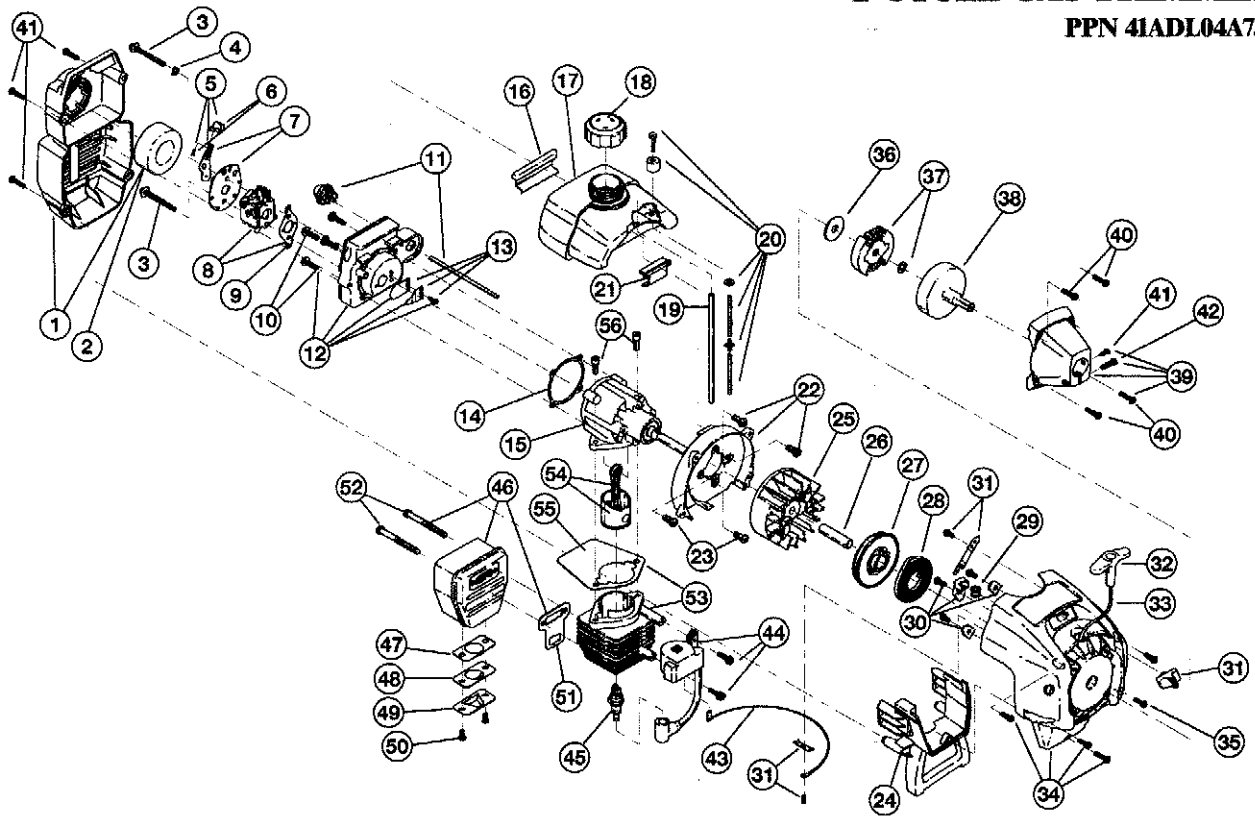

ENGINE PARTS - MODEL 725r

2-CYCLE GAS TRIMMER

PPN 41ADL04A734

Item	Part No.	Description	Item	Part No.	Description
1	753-04105	Air Cleaner/Muffler Cover Assembly (includes 2 & 40)	33	791-613103	Rope
2	791-180350	Air Cleaner Filter	34	791-181443	Starter Housing Assembly (includes 27-33 & 43)
3	791-180351	Carburetor Mounting Screw	35	791-181862	Housing Screw
4	791-180226	Wavey Washer	36	791-182368	Clutch Washer
5	791-182061	Choke Lever Assembly (includes 6)	37	791-181445	Clutch Rotor Assembly
6	791-182070	Choke Knob and Screw	38	791-153592	Clutch Drum
7	791-182060	Choke Lever and Plate (includes 5)	39	791-182797	Clutch Cover Assembly (includes 40-42)
8	753-04106	Carburetor Assembly W/Limiter Caps (includes 9 & 20)	40	791-181345	Cover Screw
9	791-610675	Carburetor Gasket	41	791-182519	Anti-Rotation Screw
10	791-181860	Carb Mount Screw	42	791-181345	Clamping Screw
11	791-181558	Primer and Hose Assembly	43	791-180036	Wire Lead
12	753-1196	Carb Mount Assembly (includes 10)	44	753-04109	Module Assembly
13	791-684451	Reed Assembly	45	791-610311	Spark Plug
14	753-1208	Carburetor Mount Gasket	46	753-04110	Muffler Assembly (includes 47-52)
15	791-182791	Crank Case Service Assembly (includes 10)	47	753-04312	Spark Arrestor Screen
16	791-612134	Rear Mounting Pad	48	753-04313	Spark Arrestor Plate
17	753-04311	Fuel Tank Assembly (includes 18-20)	49	753-04314	Spark Arrestor Hood
18	791-182438	Fuel Cap	50	753-04315	Spark Arrestor Screw
19	791-181168	Fuel Return Line	51	791-182065	Exhaust Gasket
20	791-682039	Fuel Line Assembly	52	791-147575	Muffler Mounting Bolt Assembly
21	791-145308	Front Mounting Pad	53	753-04111	Cylinder Assembly (includes 55)
22	791-153520	Shroud Assembly	54	753-1207	Piston and Rod Assembly
23	791-181861	Shroud Screw	55	791-182723	Cylinder Gasket
24	791-182064	Shroud Extension and Stand	56	791-610674	Cylinder Bolt
25	791-182736	Flywheel	*	753-04183	Engine Gasket Kit
26	791-181065	Spacer	*	791-180602	O.E.M. Carburetor Repair Kit
27	753-04232	Recoil Pulley	*	791-181873	Gasket Diaphragm Repair Kit
28	791-613102	Recoil Spring	*	753-1209	Piston Ring
29	791-611061	Rope Guide	*	753-04112	Short Block Assembly (includes 10, 15, 23, 45, 53-56)
30	791-181441	Pulley Retainer Assembly	*	791-181501	Starter Housing Screw Set
31	791-181442	Switch Assembly (includes 43)	*	791-610309	Crankcase Seal
32	791-181079	Pull Handle	*	791-181599	Clutch Springs (Qty. 2)

* Items Not Shown