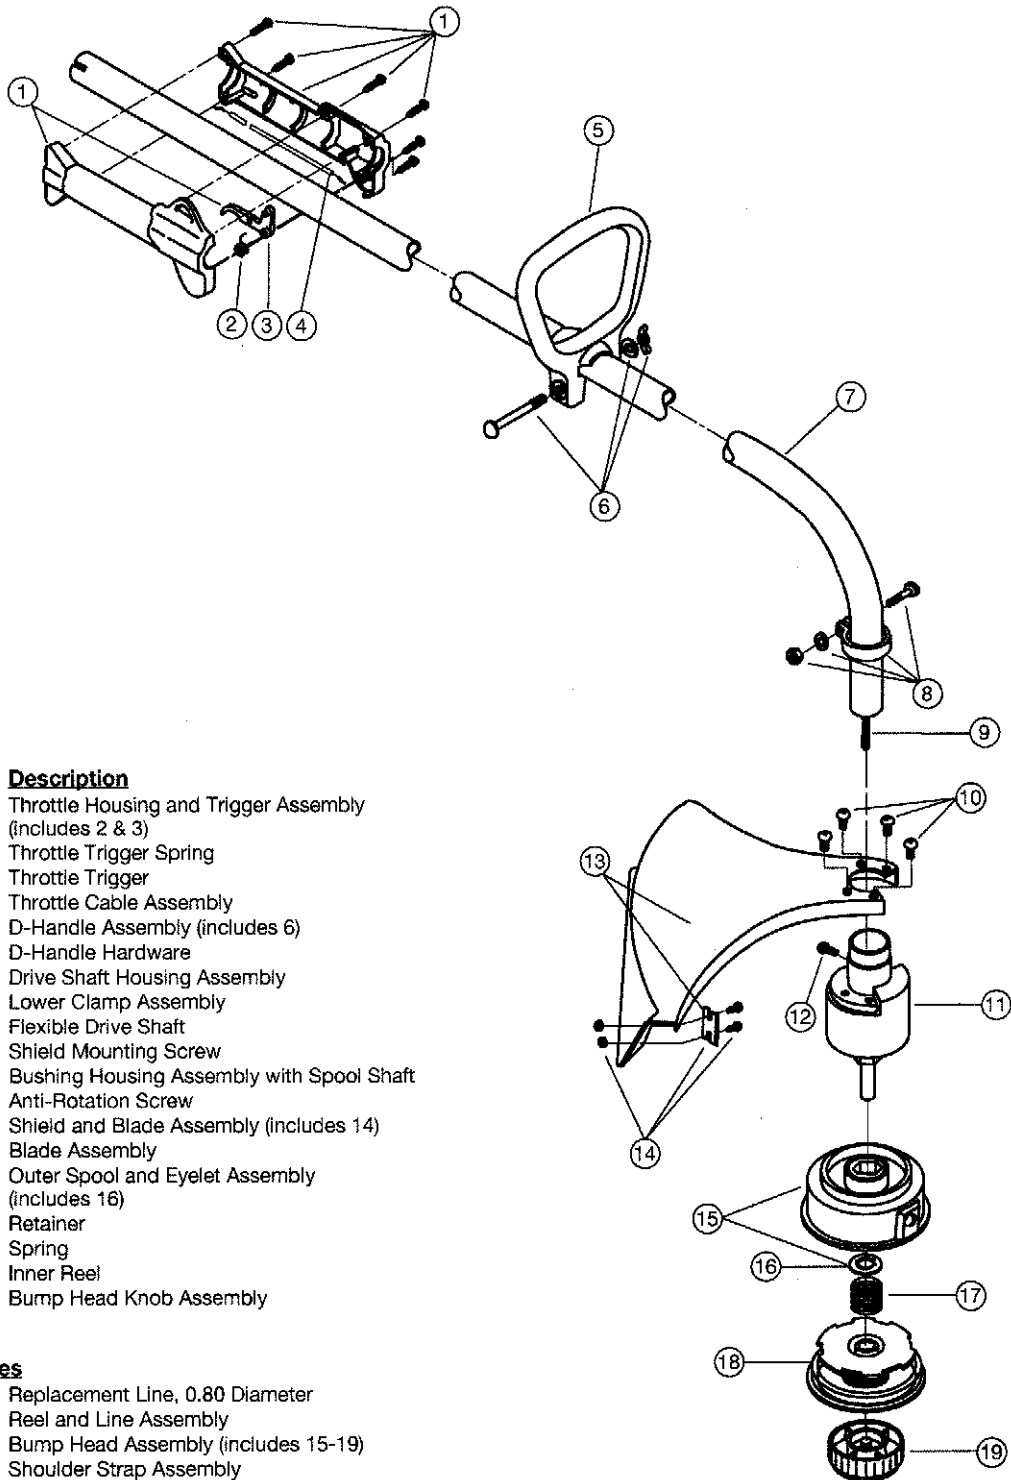

BOOM AND TRIMMER PARTS - MODEL 700r

2-CYCLE GAS TRIMMER

PPN- 4IADL01G034

Item	Part No.	Description
1	791-182069	Throttle Housing and Trigger Assembly (includes 2 & 3)
2	791-610314	Throttle Trigger Spring
3	791-181556	Throttle Trigger
4	791-182068	Throttle Cable Assembly
5	791-153064	D-Handle Assembly (includes 6)
6	791-15337	D-Handle Hardware
7	791-181893	Drive Shaft Housing Assembly
8	791-153597	Lower Clamp Assembly
9	791-182839	Flexible Drive Shaft
10	791-180531	Shield Mounting Screw
11	791-181784	Bushing Housing Assembly with Spool Shaft
12	791-145569	Anti-Rotation Screw
13	791-181659	Shield and Blade Assembly (includes 14)
14	791-181823	Blade Assembly
15	791-153619	Outer Spool and Eyelet Assembly (includes 16)
16	791-610660	Retainer
17	791-610317	Spring
18	791-610318	Inner Reel
19	791-153066	Bump Head Knob Assembly

Optional Accessories

- * 791-610375 Replacement Line, 0.80 Diameter
- * 791-153577 Reel and Line Assembly
- * 791-180897 Bump Head Assembly (includes 15-19)
- * 791-682075 Shoulder Strap Assembly

* Items Not Shown