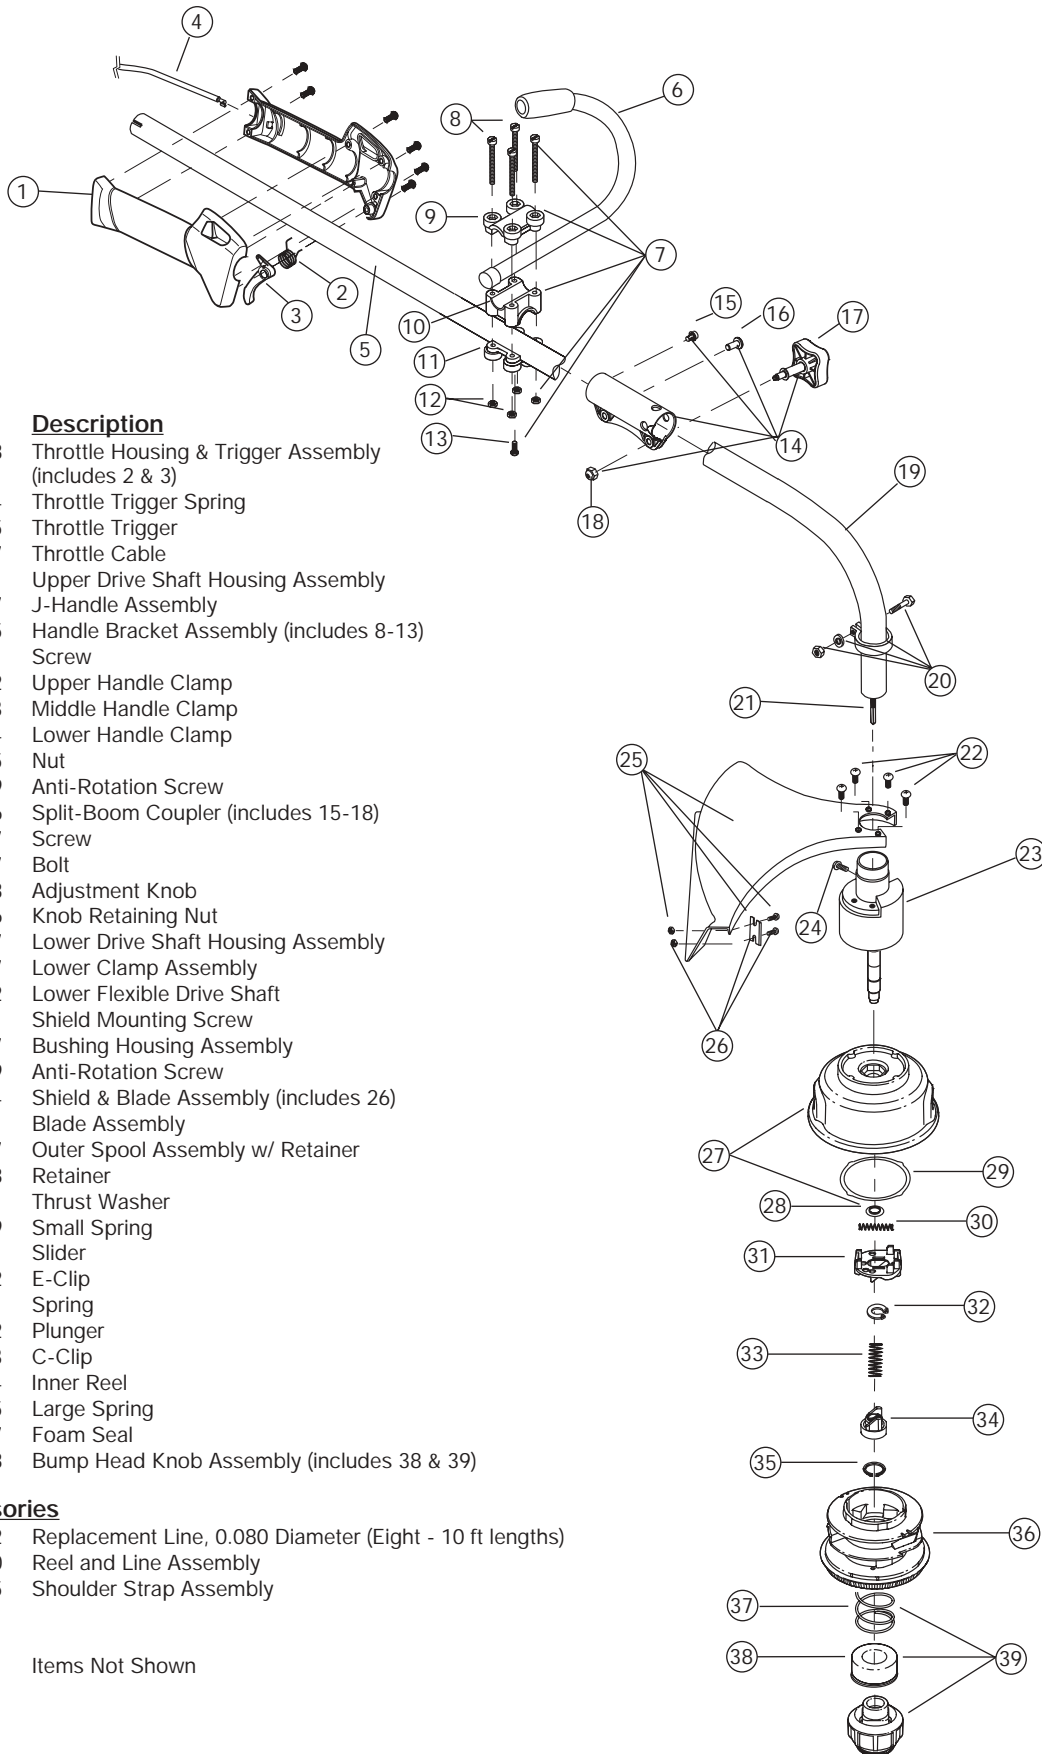

BOOM AND TRIMMER PARTS - MODEL 825r

4-CYCLE GAS TRIMMER

PPN- 41AD825A034

Item	Part No.	Description
1	791-182808	Throttle Housing & Trigger Assembly (includes 2 & 3)
2	791-610314	Throttle Trigger Spring
3	791-182385	Throttle Trigger
4	791-182357	Throttle Cable
5	753-04344	Upper Drive Shaft Housing Assembly
6	791-180687	J-Handle Assembly
7	791-683295	Handle Bracket Assembly (includes 8-13)
8	791-181811	Screw
9	791-181812	Upper Handle Clamp
10	791-181813	Middle Handle Clamp
11	791-181814	Lower Handle Clamp
12	791-181815	Nut
13	791-145569	Anti-Rotation Screw
14	791-181616	Split-Boom Coupler (includes 15-18)
15	791-182057	Screw
16	791-181617	Bolt
17	791-181618	Adjustment Knob
18	791-181886	Knob Retaining Nut
19	791-182387	Lower Drive Shaft Housing Assembly
20	791-153597	Lower Clamp Assembly
21	791-181852	Lower Flexible Drive Shaft
22	791-180531	Shield Mounting Screw
23	791-181857	Bushing Housing Assembly
24	791-145569	Anti-Rotation Screw
25	791-683274	Shield & Blade Assembly (includes 26)
26	791-682061	Blade Assembly
27	791-181457	Outer Spool Assembly w/ Retainer
28	791-181458	Retainer
29	791-181561	Thrust Washer
30	791-181459	Small Spring
31	753-04257	Slider
32	791-181532	E-Clip
33	791-181531	Spring
34	791-181462	Plunger
35	791-181463	C-Clip
36	791-181464	Inner Reel
37	791-181465	Large Spring
38	791-181467	Foam Seal
39	791-181468	Bump Head Knob Assembly (includes 38 & 39)