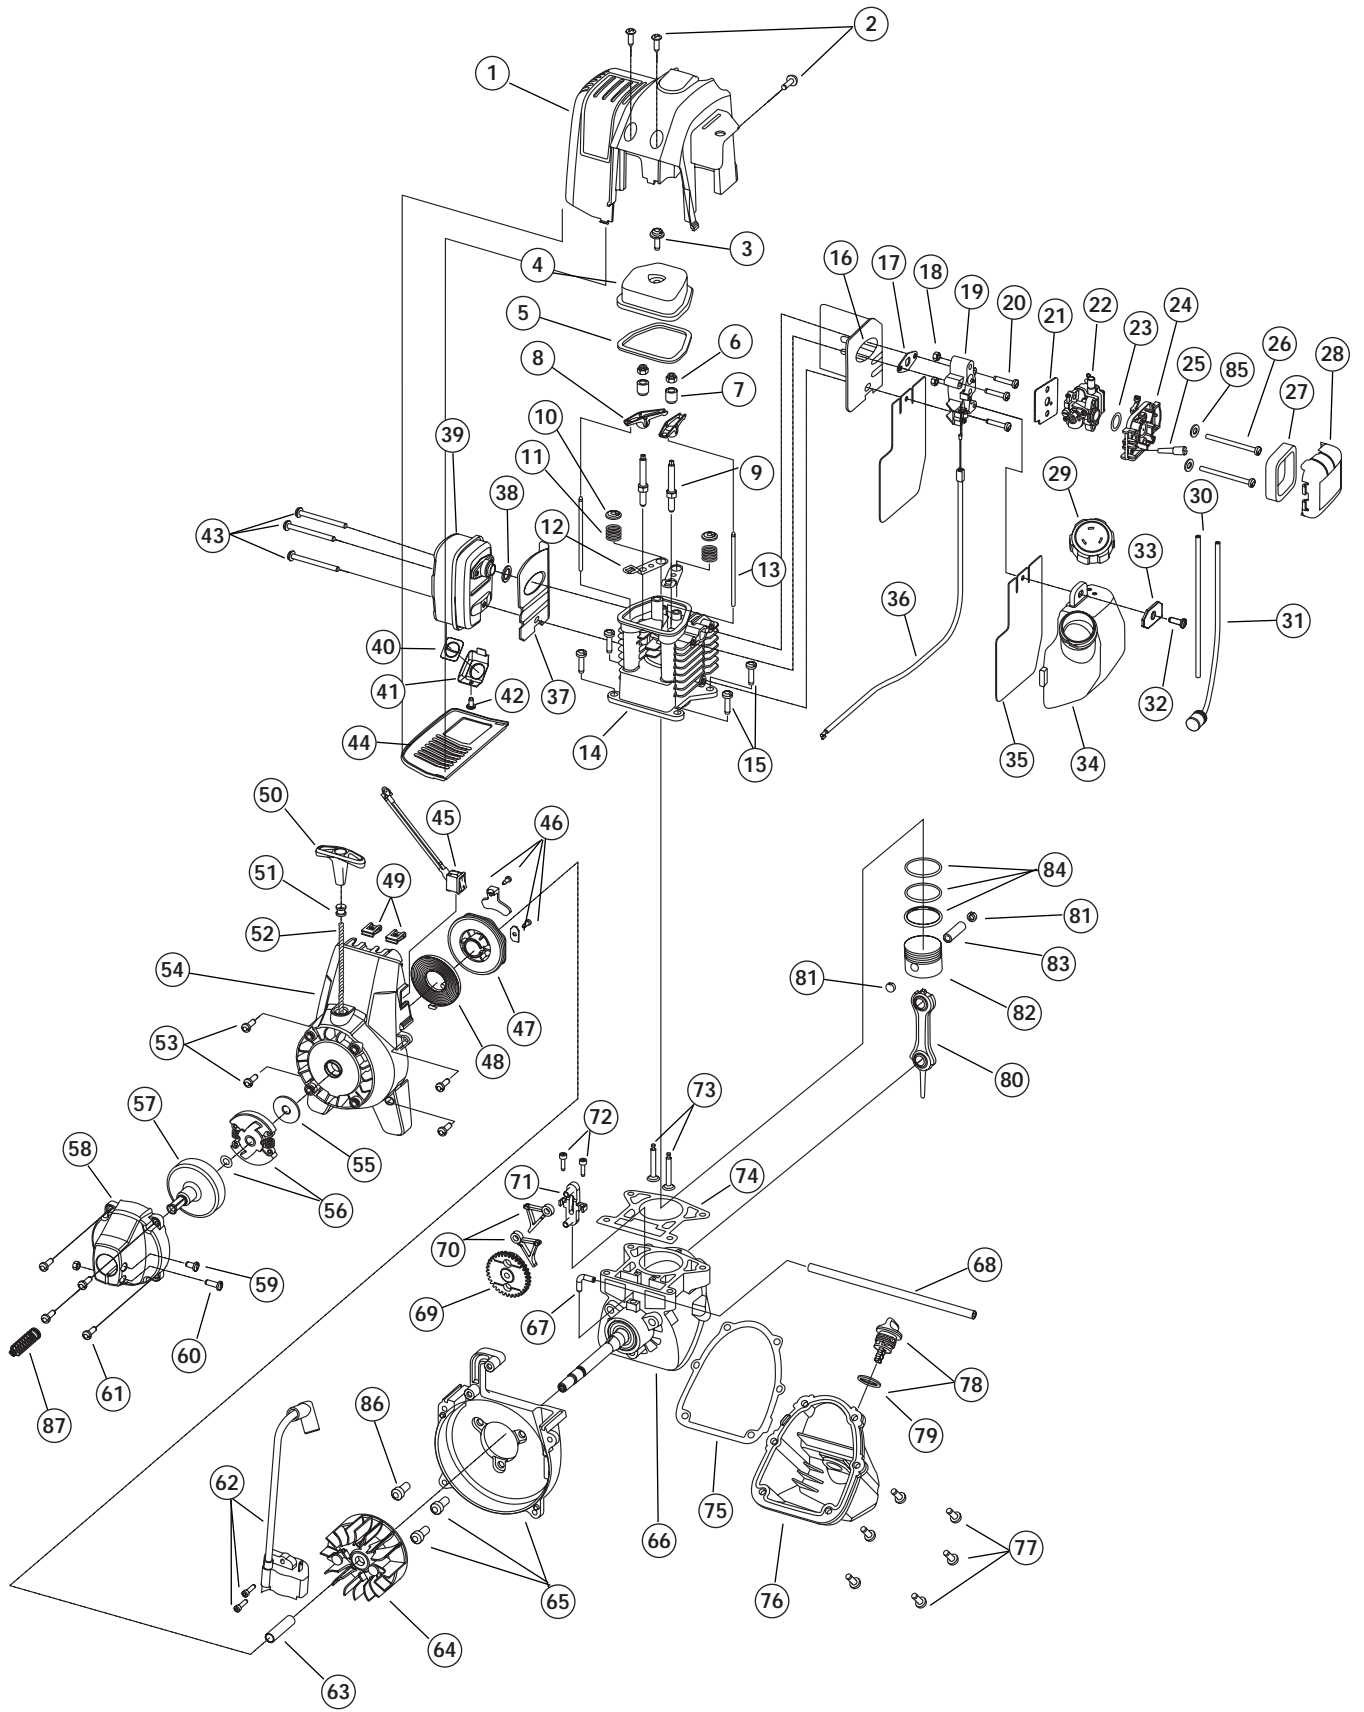

ENGINE PARTS - MODEL 825r
4-CYCLE GAS TRIMMER
PPN- 41AD825A034

ENGINE PARTS - MODEL 825r

4-CYCLE GAS TRIMMER

PPN- 41AD825A034

<u>Item</u>	<u>Part No.</u>	<u>Description</u>	<u>Item</u>	<u>Part No.</u>	<u>Description</u>
1	791-182338	Engine Cover	46	791-182363	Pulley Retainer Assembly
2	791-182339	Engine Cover Screws	47	753-1199	Recoil Pulley
3	791-181025	Valve Cover Screw	48	791-613102	Recoil Spring
4	791-182098	Valve Cover	49	791-182366	Nut Clip
5	791-182099	Valve Cover Gasket	50	791-181079	Pull Handle
6	791-182340	Rocker Adjustment Nut	51	791-611061	Rope Guide
7	791-182101	Rocker Arm Pivot	52	791-613103	Rope
8	791-182100	Rocker Arm	53	791-181020	Starter Housing Screw
9	791-182341	Rocker Arm Stud	54	791-182367	Starter Housing Assembly (includes 46-53)
10	791-182103	Valve Spring Retainer	55	791-182368	Clutch Washer
11	791-181038	Valve Spring	56	753-1238	Clutch with Spacer
12	791-182102	Push Rod Guide	57	791-153592	Clutch Drum
13	791-181033	Push Rod	58	791-182364	Clutch Cover
14	791-182653	Cylinder Head Assembly	59	791-145569	Anti-Rotation Screw
15	791-182344	Cylinder Screw	60	753-1240	Screw
16	791-182345	Intake Baffle	61	791-181345	Clutch Cover Screw
17	791-182749	Carburetor Mount Gasket	62	791-182725	Ignition Module with Screws
18	791-181034	Nut	63	791-181065	Spacer
19	791-182347	Carburetor Mount (includes 18)	64	791-182736	Flywheel
20	791-182348	Carburetor Mount Screw	65	791-182743	Shroud Assembly w/Screws (includes 86)
21	791-182732	Carburetor Gasket	66	791-182376	Crankcase Assembly (includes 67 & 68)
22	791-182654	Carburetor with Primer	67	791-182375	90° Elbow
23	791-181751	O-Ring, Carburetor	68	791-182379	Breather Hose
24	791-182350	Air Filter/Choke Assembly (includes 27 & 28)	69	791-181015	Cam Gear
25	791-182097	Breather Tube	70	753-1242	Cam Follower
26	791-181750	Air Filter Mounting Screw	71	791-181013	Cam Bracket
27	791-181757	Air Filter	72	791-181012	Cam Bracket Screw
28	791-182351	Air Filter Cover	73	791-181040	Valves, Intake and Exhaust
29	791-182271	Fuel Cap	74	791-182374	Cylinder Gasket
30	791-182352	Fuel Return Line	75	791-181018	Oil Pan Gasket
31	791-182353	Fuel Pick-Up Line with Filter	76	791-182377	Oil Pan (includes 75 & 77)
32	791-181080	Screw	77	791-181020	Oil Pan Screw
33	791-182354	Washer	78	791-182378	Dipstick Assembly (includes 79)
34	791-182355	Fuel Tank Assembly (includes 29-31)	79	791-182290	O-Ring
35	791-182356	Fuel Tank Shield	80	791-181009	Connecting Rod
36	791-182357	Throttle Cable	81	791-181008	Wrist Pin Button
37	791-182358	Muffler Baffle	82	753-1243	Piston
38	791-182359	Muffler (includes 39-43)	83	791-181006	Wrist Pin
39	791-181048	Muffler Gasket	84	791-181005	Piston Ring Set
40	791-180890	Spark Arrestor Screen	85	791-182409	Washer
41	791-181045	Screen Cover	86	791-181861	Screw
42	791-181046	Screw	87	791-612468	Compression Spring
43	791-182361	Muffler Mounting Screw	*	791-180852B	Spark Plug
44	791-182362	Muffler Cover	*	753-04087	Short Block Assembly (includes 3-15, 66-84)
45	791-182365	Switch with Wires	*	791-182745	Cylinder Assembly (includes 9, 12, 14 & 74)
			*	791-180142	Starter Pawl Repair Kit
			*	753-04014	Carburetor Repair Kit
			*		Items not shown