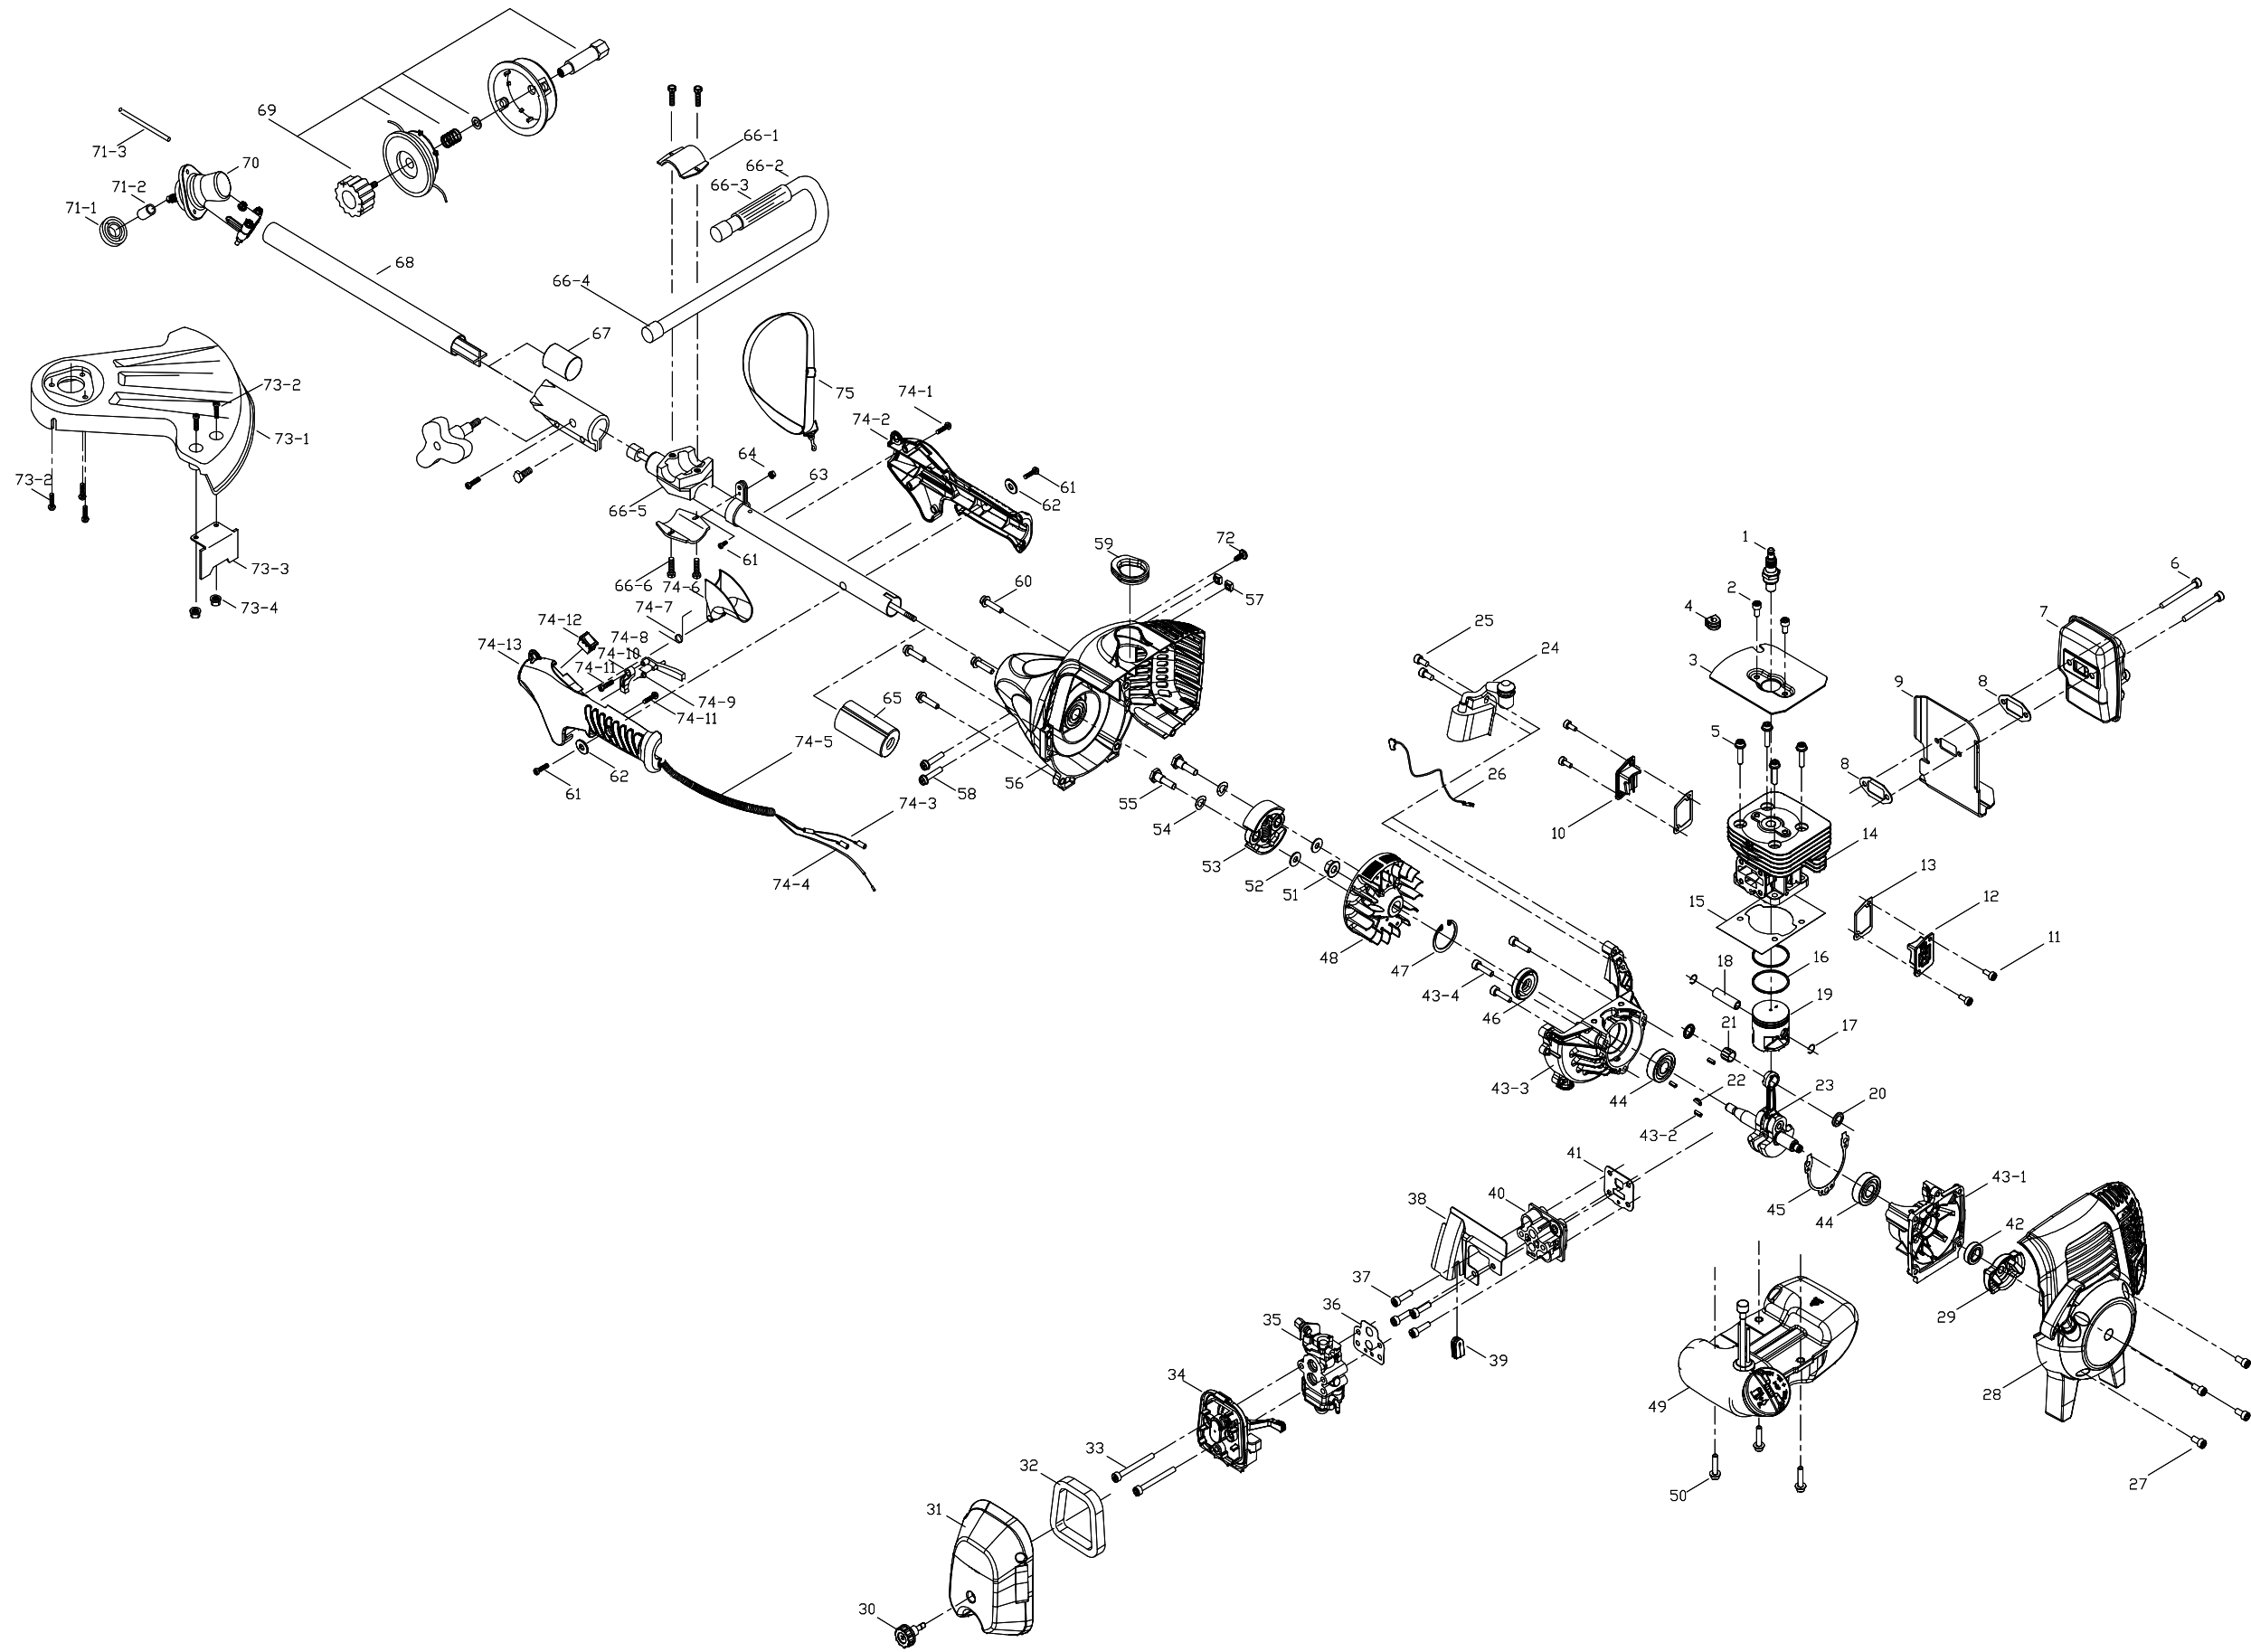

SERVICE SPARE PARTS LIST

SPECIFY MODEL NO. WHEN ORDERING PARTS	
30cc Gas String Trimmer	
MODEL NO.	MT30775 / 41AD775C977

DATE	REVISIED DATE	PAGE
11/1/2004	N/A	1/2

SERVICE SPARE PARTS LIST

SPECIFY MODEL NO. WHEN ORDERING PARTS		DATE	REVISED DATE	PAGE
30cc Gas String Trimmer		11/1/2004	N/A	2/2
MODEL NO.	MT30775 / 41AD775C977			