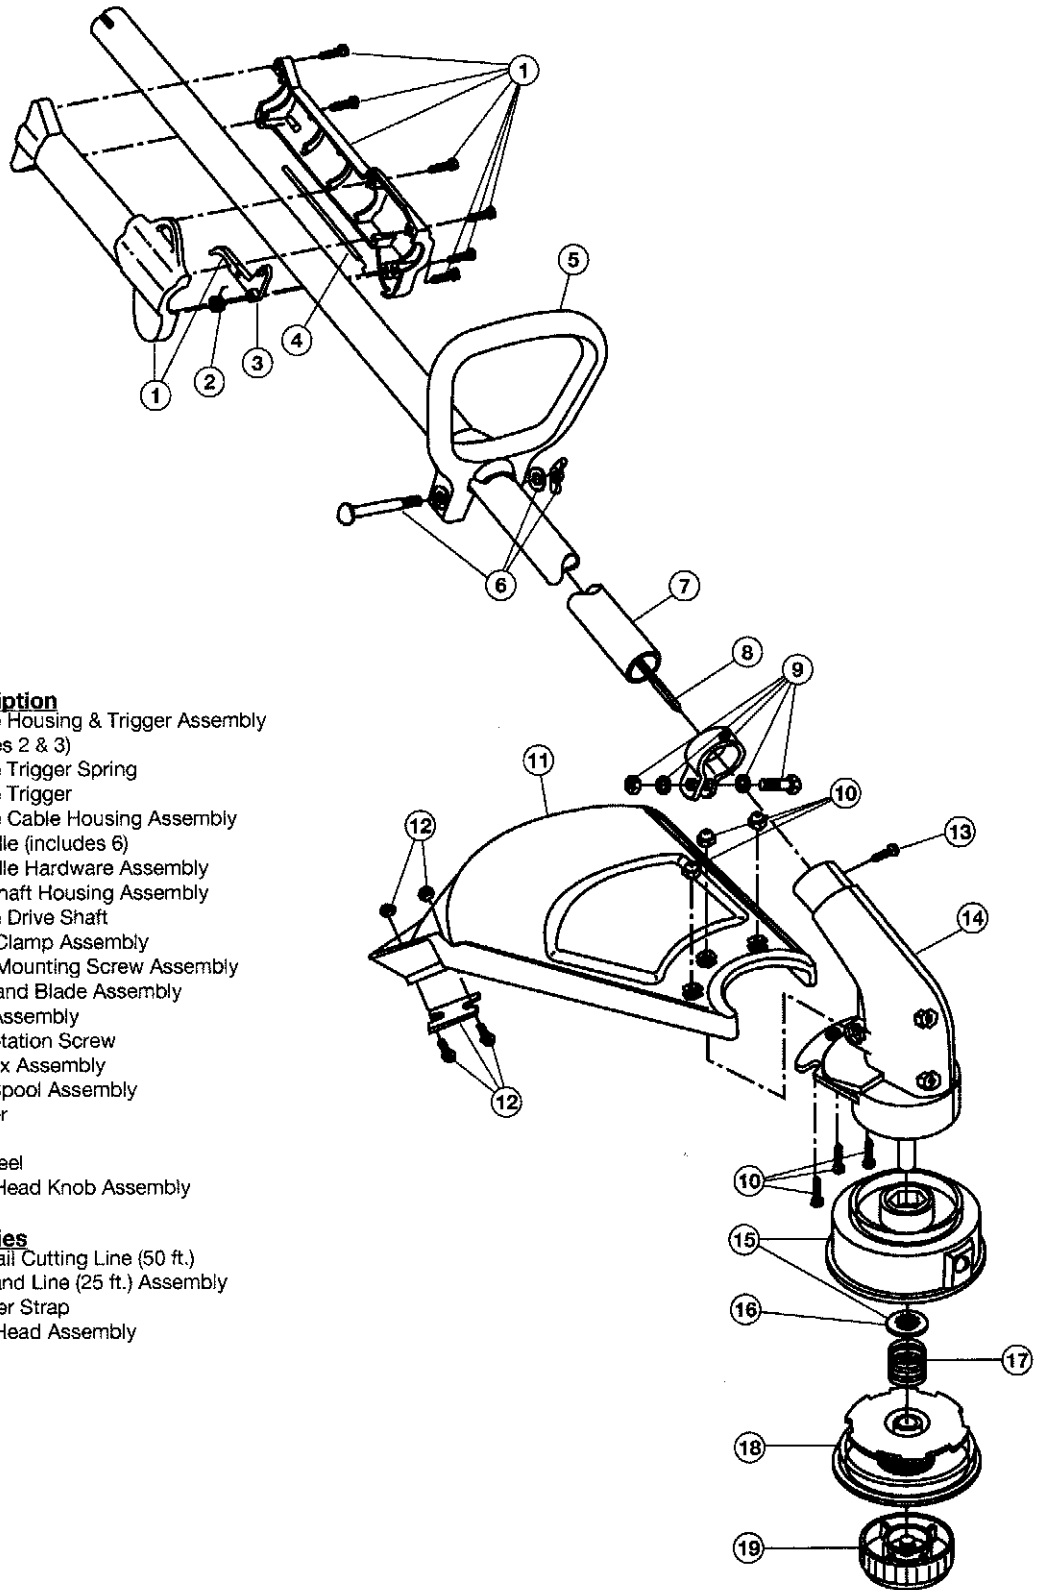

* not shown

ENGINE PARTS - RYOBI 765r

2-CYCLE GAS TRIMMER

PPN 41AD765G734

Item	Part No.	Description
1	791-182069	Throttle Housing & Trigger Assembly (includes 2 & 3)
2	791-610314	Throttle Trigger Spring
3	791-181556	Throttle Trigger
4	791-182068	Throttle Cable Housing Assembly
5	791-153064	D-Handle (includes 6)
6	791-153317	D-Handle Hardware Assembly
7	791-181569	Drive Shaft Housing Assembly
8	753-04251	Flexible Drive Shaft
9	791-153597	Lower Clamp Assembly
10	791-180547	Guard Mounting Screw Assembly
11	791-180548	Guard and Blade Assembly
12	791-180553	Blade Assembly
13	791-145569	Anti-Rotation Screw
14	791-180549	Gearbox Assembly
15	791-153619	Outer Spool Assembly
16	791-610660	Retainer
17	791-610317	Spring
18	753-1155	Inner Reel
19	791-153066	Bump Head Knob Assembly