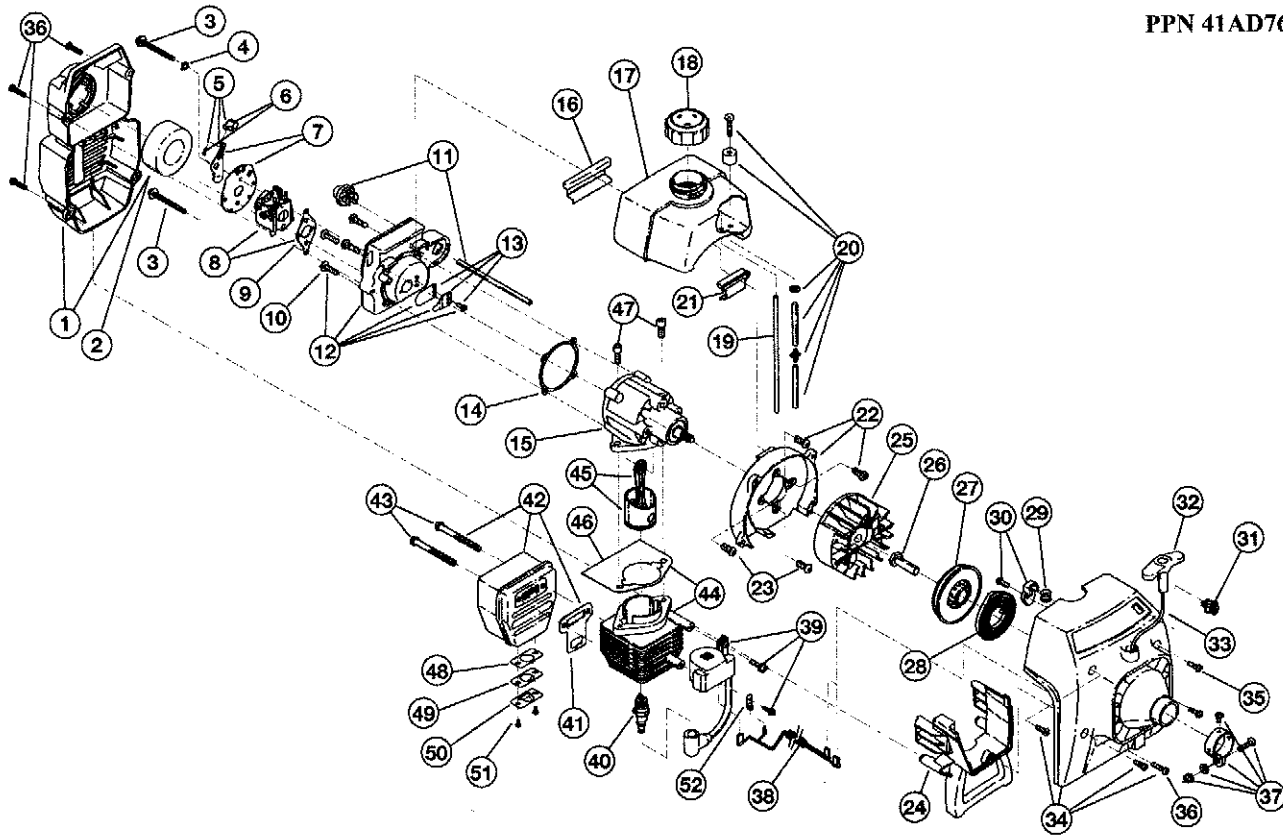

ENGINE PARTS - RYOBI 765r

2-CYCLE GAS TRIMMER

PPN 41AD765G734

Item	Part No.	Description	Item	Part No.	Description
1	753-04303	Air Cleaner/Muffler Cover Assembly (includes 2 & 35)	27	753-04232	Recoil Pulley (includes 30)
2	791-180350	Air Cleaner Filter	28	791-613102	Recoil Spring
3	791-180351	Carburetor Mounting Screws	29	791-611061	Rope Guide
4	791-180226	Wavey Washer	30	791-181889	Pulley Retainer Assembly
5	791-182061	Choke Lever Assembly (includes 6)	31	753-04241	Switch Assembly (includes 38)
6	791-182070	Choke Knob & Screw	32	791-181079	Pull Handle
7	791-182060	Choke Lever & Plate (includes 5 & 6)	33	791-613103	Rope
8	753-04106	Carburetor Assembly (includes 9 & 20)	34	753-04300	Starter Housing Assembly (includes 27-33, 35 & 36)
9	791-610675	Carburetor Gasket	35	791-181862	Housing Screw
10	791-181860	Carb Mount Screw	36	791-181345	Cover Screw
11	791-181558	Primer and Hose Assembly	37	791-153597	Upper Clamp Assembly
12	753-1196	Carburetor Mount Assembly (includes 10, 13 & 14)	38	753-04242	Wire Lead
13	791-684451	Reed Assembly	39	753-04109	Module Assembly
14	753-1208	Carburetor Mount Gasket	40	791-610311	Spark Plug
15	753-04319	Crankcase Service Assembly (includes 10 & 23)	41	791-182065	Exhaust Gasket
16	791-612134	Rear Mounting Pad	42	753-04110	Muffler Assembly (includes 41, 43 & 48-51)
17	791-181152	Fuel Tank Assembly (includes 18-20)	43	791-147575	Muffler Mounting Bolt Assembly
18	791-182271	Fuel Cap Assembly	44	753-1206	Cylinder Assembly (includes 46 & 47)
19	791-181168	Fuel Return Line	45	753-1207	Piston and Rod Assembly
20	791-682039	Fuel Line Assembly	46	753-04182	Cylinder Gasket
21	791-145308	Front Mounting Pad	47	791-182723	Cylinder Bolt
22	791-153520	Shroud Assembly (includes 23)	48	753-04312	Spark Arrestor
23	791-181861	Shroud Screw	49	753-04313	Innerhood
24	791-182064	Shroud Extension and Stand	50	753-04314	Hood
25	791-181867	Flywheel Assembly	51	753-04315	Screw
26	791-610303	Square Nut Drive	52	791-611063	Ground Tab
			*	753-04183	Engine Gasket Kit
			*	791-180090	O.E.M. Carburetor Repair Kit
			*	791-180091	Gasket-Diaphragm Repair Kit
			*	753-1209	Piston Ring
			*	753-04146	Short Block Assembly (includes 14, 16, 41, 44-47)

* not shown