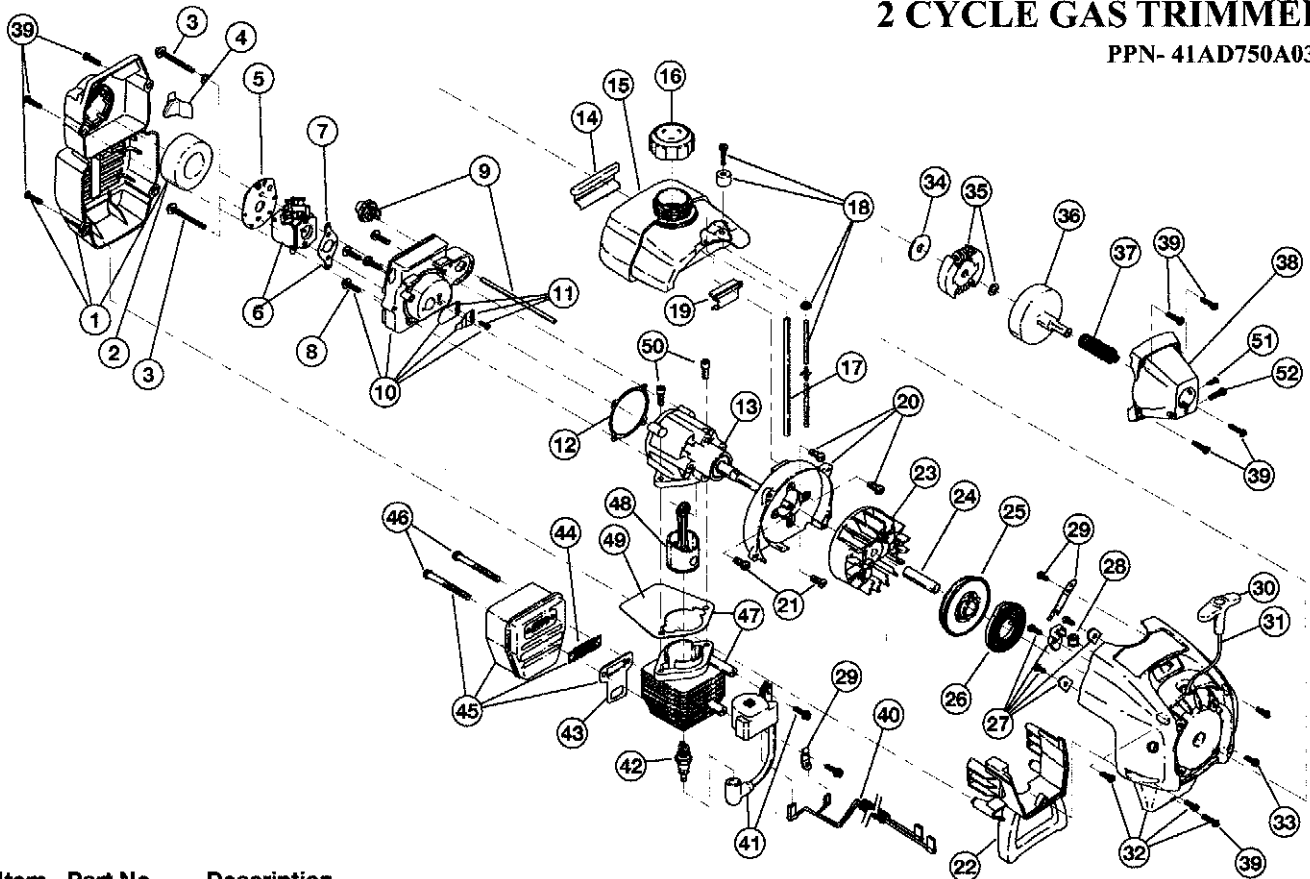

ENGINE PARTS - MODEL 750r 2 CYCLE GAS TRIMMER

PPN- 41AD750A034

Item	Part No.	Description
1	753-1192	Carburetor/Air Cleaner Cover Assembly (includes 2 & 39)
2	791-180350	Air Cleaner Filter
3	791-180351	Carburetor Mounting Screw Assembly
4	753-04227	Choke Lever
5	753-1194	Plate
6	753-1195	Carburetor Assembly (includes 7 & 17)
7	791-610675	Carburetor Gasket
8	791-181860	Carb Mount Screw
9	791-181558	Primer and Hose Assembly
10	753-1196	Carb Mount Assembly (includes 8 & 11)
11	791-684451	Reed Assembly
12	753-1208	Carburetor Mount Gasket
13	791-182791	Crank Case Service Assembly (includes 23)
14	791-612134	Rear Mounting Pad
15	753-04311	Fuel Tank Assembly (includes 16-18)
16	791-182438	Fuel Cap Assembly
17	791-181168	Fuel Return Line
18	791-682039	Fuel Line Assembly
19	791-145308	Front Mounting Pad
20	791-153520	Shroud Assembly
21	791-181861	Shroud Screw
22	791-182064	Shroud Extension and Stand
23	791-181867	Flywheel Assembly
24	791-181065	Spacer
25	753-04232	Recoil Pulley Assembly
26	791-613102	Recoil Spring
27	791-181441	Pulley Retainer Assembly
28	791-611061	Rope Guide
29	791-611063	Ground Tab
30	791-181079	Pull Handle
31	791-613103	Rope
32	791-181797	Starter Housing Assembly (includes 25-31 & 39)