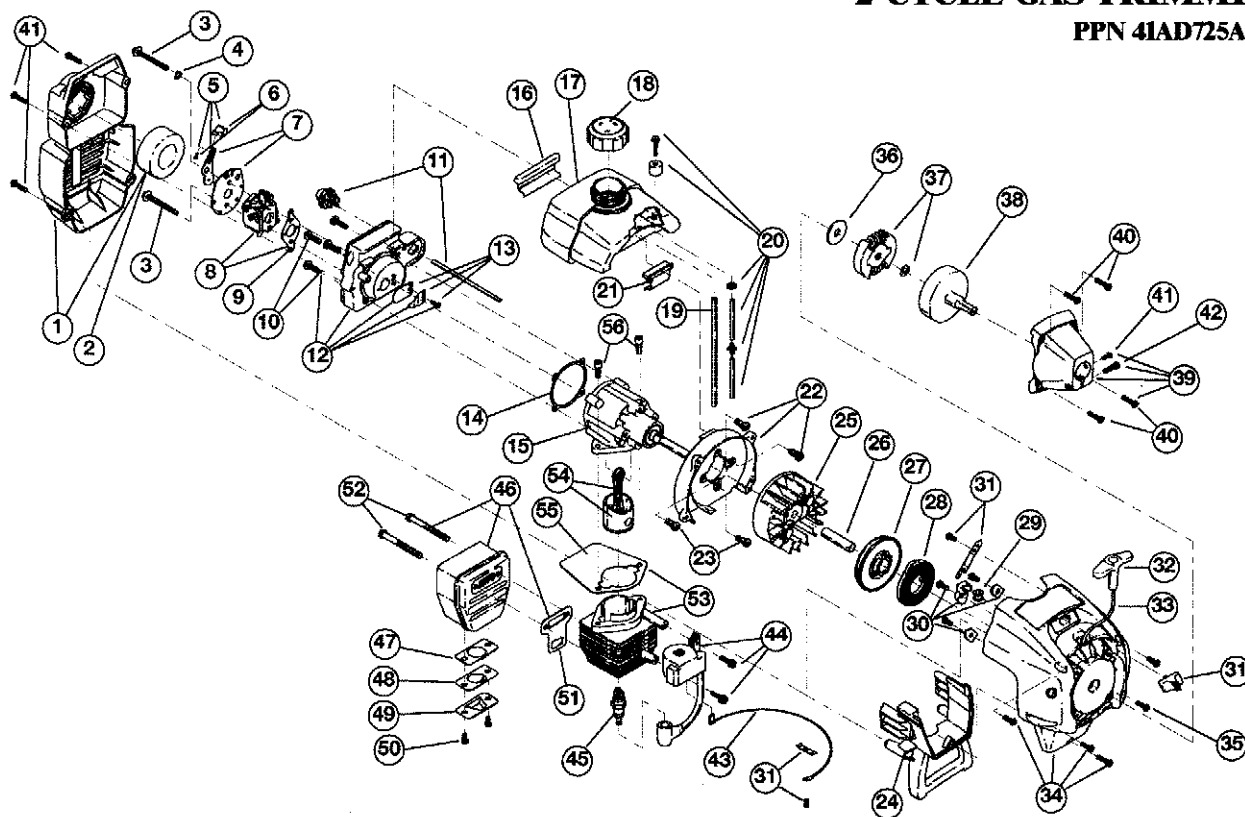

## 2-CYCLE GAS TRIMMER

PPN 41AD725A734

Item	Part No.	Description	Item	Part No.	Description
1	753-04105	Air Cleaner/Muffler Cover Assembly (includes 2 & 40)	33	791-613103	Rope
2	791-180350	Air Cleaner Filter	34	791-181443	Starter Housing Assembly (includes 27-33 & 43)
3	791-180351	Carburetor Mounting Screw	35	791-181862	Housing Screw
4	791-180226	Wavey Washer	36	791-182368	Clutch Washer
5	791-182061	Choke Lever Assembly (includes 6)	37	791-181445	Clutch Rotor Assembly
6	791-182070	Choke Knob and Screw	38	791-153592	Clutch Drum
7	791-182060	Choke Lever and Plate (includes 5)	39	791-182797	Clutch Cover Assembly (includes 40-42)
8	753-04106	Carburetor Assembly (includes 9 & 20)	40	791-181345	Cover Screw
9	791-610675	Carburetor Gasket	41	791-182519	Anti-Rotation Screw
10	791-181860	Carb Mount Screw	42	791-181345	Clamping Screw
11	791-181558	Primer and Hose Assembly	43	791-180036	Wire Lead
12	753-1196	Carb Mount Assembly (includes 10, 13 & 14)	44	753-04109	Module Assembly
13	791-684451	Reed Assembly	45	791-610311	Spark Plug
14	753-1208	Carburetor Mount Gasket	46	753-04110	Muffler Assembly (includes 47-52)
15	753-04108	Crank Case Service Assembly (includes 23)	47	753-04312	Spark Arrestor Screen
16	791-612134	Rear Mounting Pad	48	753-04313	Spark Arrestor Plate
17	753-04311	Fuel Tank Assembly (includes 18-20)	49	753-04314	Spark Arrestor Hood
18	791-182438	Fuel Cap	50	753-04315	Spark Arrestor Screw
19	791-181168	Fuel Return Line	51	791-182065	Exhaust Gasket
20	791-682039	Fuel Line Assembly	52	791-147575	Muffler Mounting Bolt Assembly
21	791-145308	Front Mounting Pad	53	753-04111	Cylinder Assembly (includes 55)
22	791-153520	Shroud Assembly	54	753-1207	Piston and Rod Assembly
23	791-181861	Shroud Screw	55	753-04014	Cylinder Gasket
24	791-182064	Shroud Extension and Stand	56	791-182723	Cylinder Bolt
25	791-182736	Flywheel	*	753-04183	Engine Gasket Kit
26	791-181065	Spacer	*	791-181943	O.E.M. Carburetor Repair Kit
27	753-04232	Recoil Pulley	*	791-181949	Gasket Diaphragm Repair Kit
28	791-613102	Recoil Spring	*	753-1209	Piston Ring
29	791-611061	Rope Guide	*	753-04112	Short Block Assembly (includes 10, 15, 23, 45, 53-56)
30	791-181441	Pulley Retainer Assembly	*	791-181501	Starter Housing Screw Set
31	791-181442	Switch Assembly (includes 43)	*	791-610309	Crankcase Seal
32	791-181079	Pull Handle	*	791-181599	Clutch Springs (Qty. 2)