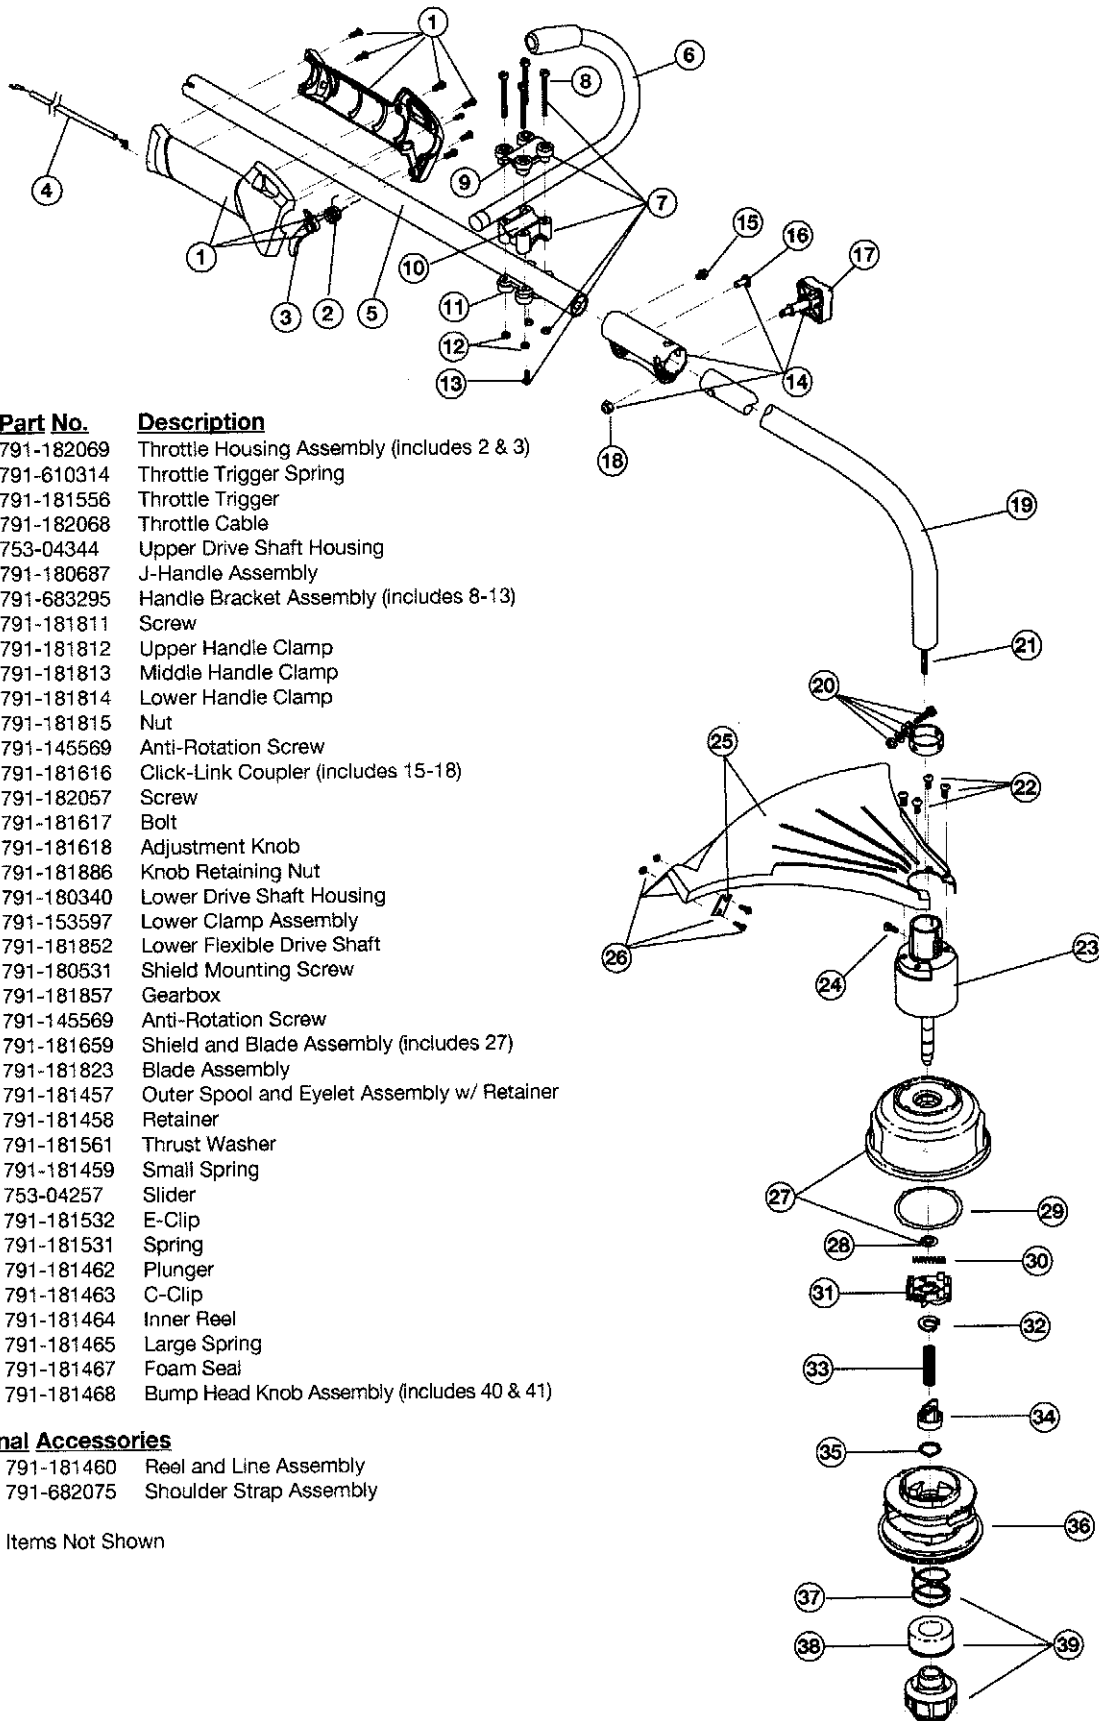

BOOM AND TRIMMER PARTS - MODEL 725r

2-CYCLE GAS TRIMMER

PPN 41AD725A734

Item	Part No.	Description
1	791-182069	Throttle Housing Assembly (includes 2 & 3)
2	791-610314	Throttle Trigger Spring
3	791-181556	Throttle Trigger
4	791-182068	Throttle Cable
5	753-04344	Upper Drive Shaft Housing
6	791-180687	J-Handle Assembly
7	791-683295	Handle Bracket Assembly (includes 8-13)
8	791-181811	Screw
9	791-181812	Upper Handle Clamp
10	791-181813	Middle Handle Clamp
11	791-181814	Lower Handle Clamp
12	791-181815	Nut
13	791-145569	Anti-Rotation Screw
14	791-181616	Click-Link Coupler (includes 15-18)
15	791-182057	Screw
16	791-181617	Bolt
17	791-181618	Adjustment Knob
18	791-181886	Knob Retaining Nut
19	791-180340	Lower Drive Shaft Housing
20	791-153597	Lower Clamp Assembly
21	791-181852	Lower Flexible Drive Shaft
22	791-180531	Shield Mounting Screw
23	791-181857	Gearbox
24	791-145569	Anti-Rotation Screw
25	791-181659	Shield and Blade Assembly (includes 27)
26	791-181823	Blade Assembly
27	791-181457	Outer Spool and Eyelet Assembly w/ Retainer
28	791-181458	Retainer
29	791-181561	Thrust Washer
30	791-181459	Small Spring
31	753-04257	Slider
32	791-181532	E-Clip
33	791-181531	Spring
34	791-181462	Plunger
35	791-181463	C-Clip
36	791-181464	Inner Reel
37	791-181465	Large Spring
38	791-181467	Foam Seal
39	791-181468	Bump Head Knob Assembly (includes 40 & 41)

Optional Accessories

- 791-181460 Reel and Line Assembly
- 791-682075 Shoulder Strap Assembly

* Items Not Shown