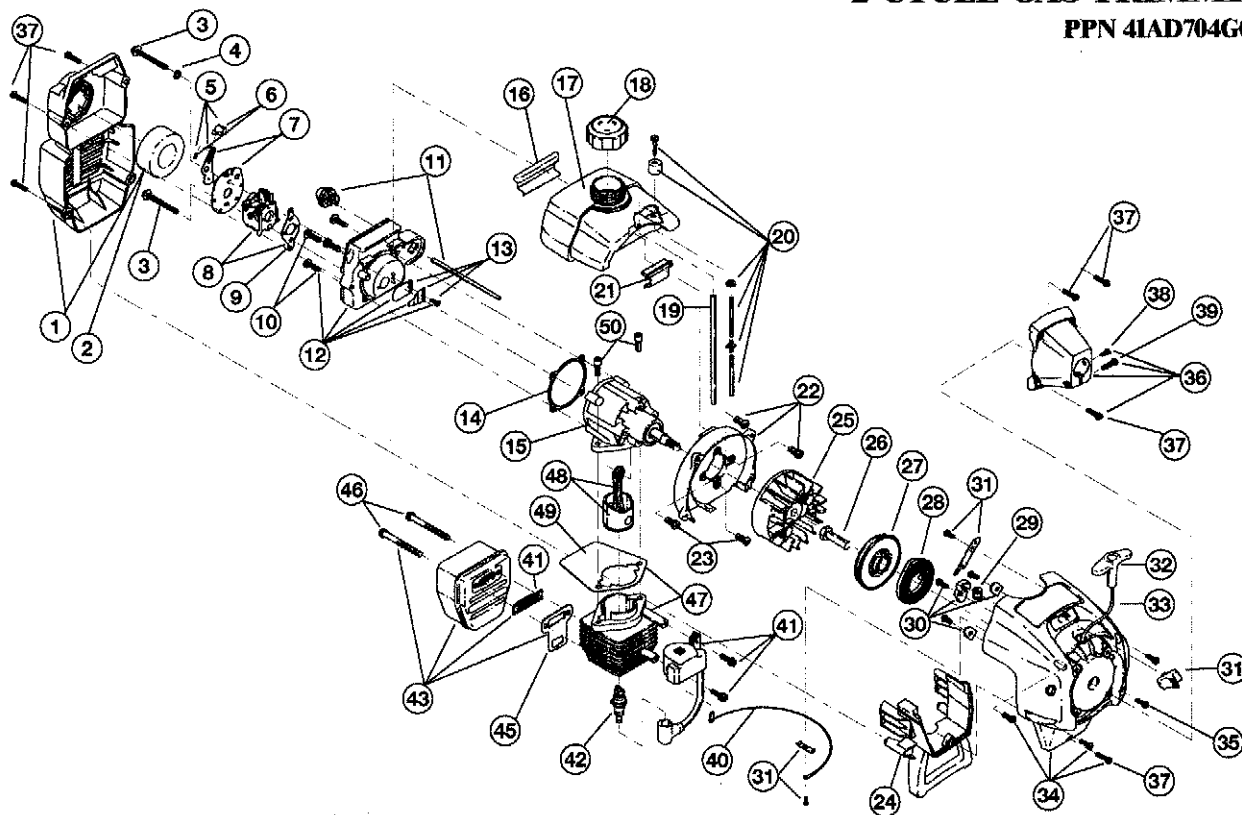

ENGINE PARTS - MODEL 704r

2-CYCLE GAS TRIMMER

PPN 41AD704G034

Item	Part No.	Description	Item	Part No.	Description
1	791-182059	Air Cleaner/Muffler Cover Assembly (includes 2 & 37)	33	791-613103	Rope
2	791-180350B	Air Cleaner Filter	34	791-181443	Starter Housing Assembly (includes 27-33, 35, 37 & 40)
3	791-180351	Carburetor Mounting Screw Assembly	35	791-181862	Housing Screw
4	791-180226	Wavy Washer	36	791-182797	Clutch Cover Assembly (includes 37-39)
5	791-182061	Choke Lever Assembly (includes 6)	37	791-181345	Cover Screw
6	791-182070	Choke Knob and Screw	38	791-182519	Anti-Rotation Screw
7	791-182060	Choke Lever and Plate (includes 5)	39	791-181345	Clamping Screw
8	791-182875	Carburetor Assembly (includes 9 & 20)	40	791-180036	Wire Lead
9	791-610675	Carburetor Gasket	41	791-181937	Module Assembly
10	791-181860	Carb Mount Screw	42	791-610311	Spark Plug
11	791-181558	Primer and Hose Assembly	43	791-182066	Muffler Assembly (includes 44-46)
12	791-182063	Carb Mount Assembly (includes 10 & 13)	44	791-182747	Spark Arrestor Screen
13	791-684451	Reed Assembly	45	753-04159	Exhaust Gasket
14	791-612115	Carburetor Mount Gasket	46	791-147575	Muffler Mounting Bolt Assembly
15	753-04272	Crankcase Service Assembly (includes 10 & 23)	47	753-1206	Cylinder Assembly (includes 49 & 50)
16	791-612134	Rear Mounting Pad	48	753-1207	Piston and Rod Assembly
17	753-04311	Fuel Tank Assembly (includes 18-20)	49	791-610674	Cylinder Gasket
18	791-182438	Fuel Cap Assembly	50	791-182723	Cylinder Bolt
19	791-181168	Fuel Return Line	*	791-182067	Engine Gasket Kit
20	791-682039	Fuel Line Assembly	*	791-180602	O.E.M. Carburetor Repair Kit (Walbro)
21	791-145308	Front Mounting Pad	*	791-181873	Gasket Diaphragm Repair Kit (Walbro)
22	791-153520	Shroud Assembly	*	753-1209	Piston Ring
23	791-181861	Shroud Screw	*	753-04173	Short Block Assembly (includes 10, 15, 23, 42, 47-50)
24	791-182064	Shroud Extension & Stand (includes 37)			
25	791-182736	Flywheel Assembly			
26	791-610303	Spacer			
27	753-04232	Recoil Pulley Assembly	*		Items Not Shown
28	791-613102	Recoil Spring			
29	791-611061	Rope Guide			
30	791-181441	Pulley Retainer Assembly			
31	791-181442	Switch Assembly (includes 40)			
32	791-181079	Pull Handle