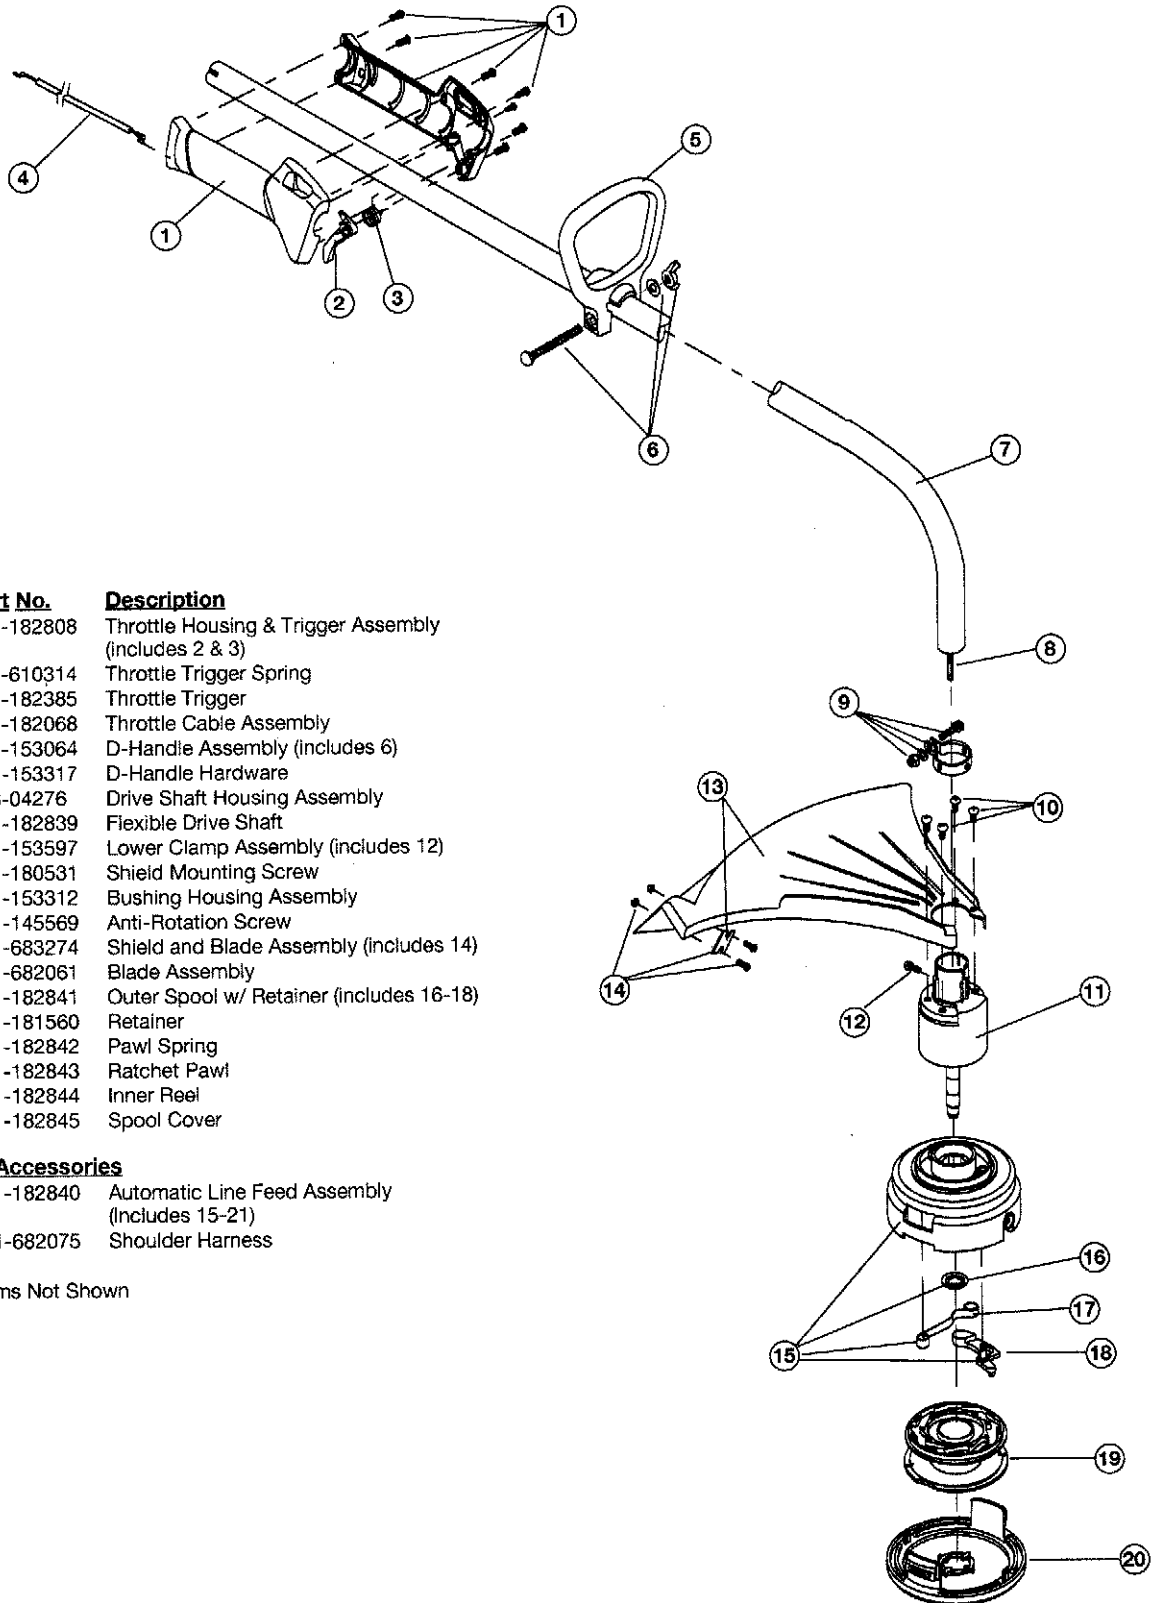

BOOM AND TRIMMER PARTS - MODEL 704r

2-CYCLE GAS TRIMMER

PPN 4IAD704G034

Item	Part No.	Description
1	791-182808	Throttle Housing & Trigger Assembly (includes 2 & 3)
2	791-610314	Throttle Trigger Spring
3	791-182385	Throttle Trigger
4	791-182068	Throttle Cable Assembly
5	791-153064	D-Handle Assembly (includes 6)
6	791-153317	D-Handle Hardware
7	753-04276	Drive Shaft Housing Assembly
8	791-182839	Flexible Drive Shaft
9	791-153597	Lower Clamp Assembly (includes 12)
10	791-180531	Shield Mounting Screw
11	791-153312	Bushing Housing Assembly
12	791-145569	Anti-Rotation Screw
13	791-683274	Shield and Blade Assembly (includes 14)
14	791-682061	Blade Assembly
15	791-182841	Outer Spool w/ Retainer (includes 16-18)
16	791-181560	Retainer
17	791-182842	Pawl Spring
18	791-182843	Ratchet Pawl
19	791-182844	Inner Reel
20	791-182845	Spool Cover