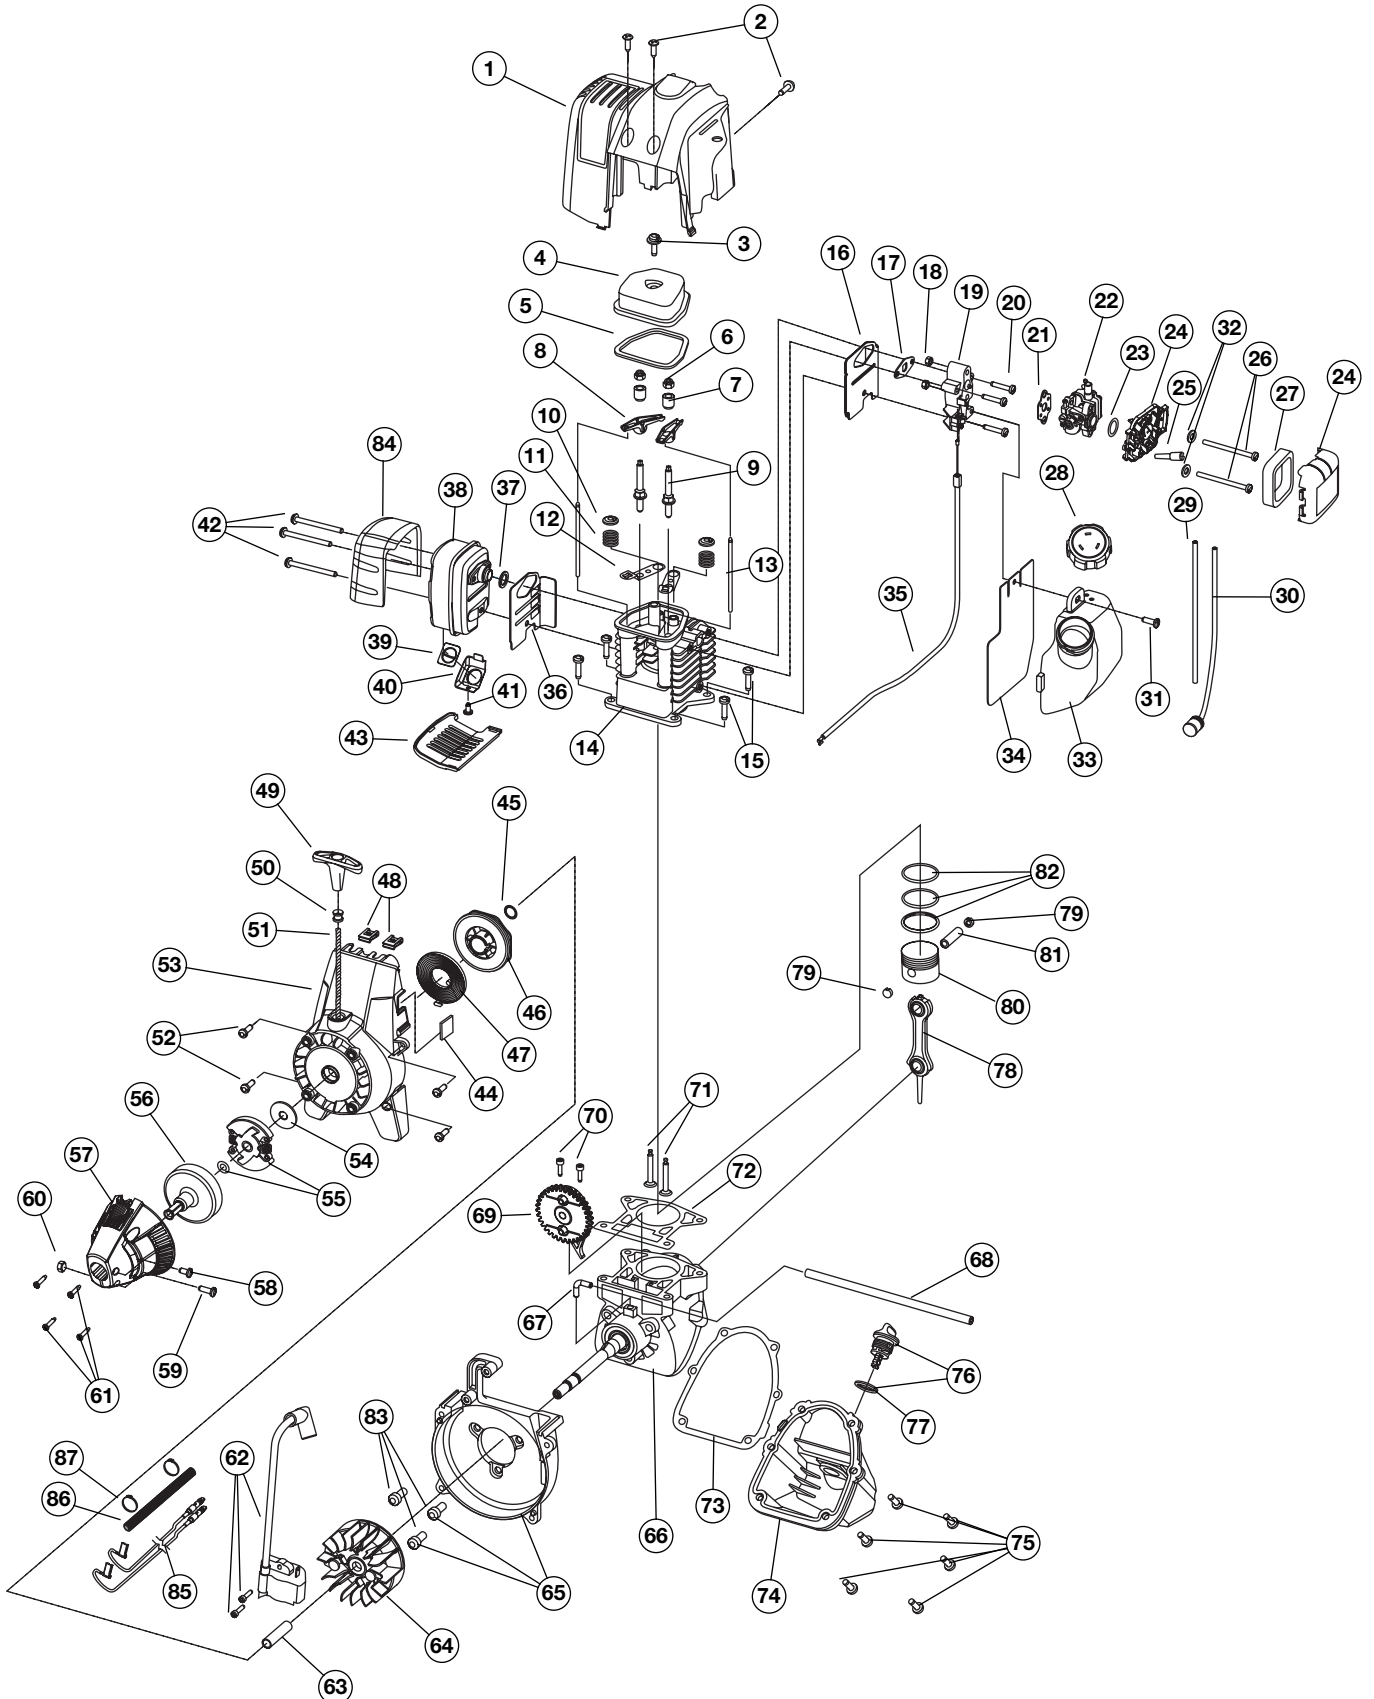

PARTS LIST

ENGINE PARTS - MODEL YM26CO 4-CYCLE GAS TRIMMER PPN 41AD26OG401

PARTS LIST

ENGINE PARTS - MODEL YM26CO 4-CYCLE GAS TRIMMER PPN 41AD26OG401

<u>Item</u>	<u>Part No.</u>	<u>Description</u>	<u>Item</u>	<u>Part No.</u>	<u>Description</u>
1	753-04083	Engine Cover	45	753-04288	Pulley Retainer
2	753-04994	Engine Cover Screws	46	753-1199	Recoil Pulley
3	791-181025	Valve Cover Screw	47	753-04286	Recoil Spring
4	791-182098	Valve Cover	48	791-182366	Nut Clip
5	791-182099	Valve Cover Gasket	49	791-181079	Pull Handle
6	791-182340	Rocker Adjustment Nut	50	791-611061	Rope Guide
7	791-182101	Rocker Arm Pivot	51	791-613103	Rope
8	791-182100	Rocker Arm	52	791-181020	Starter Housing Screw
9	791-182341	Rocker Arm Stud	53	753-04314	Starter Housing Assembly (includes 45-52)
10	791-182103	Valve Spring Retainer	54	791-182396	Clutch Washer
11	791-181038	Valve Spring	55	753-1238	Clutch with Spacer
12	791-182102	Push Rod Guide	56	791-153592	Clutch Drum
13	791-181033	Push Rod	57	753-1239	Clutch Cover
14	753-04816	Cylinder Assembly (includes 9, 12, 15, 71 & 72)	58	791-182519	Anti-Rotation Screw
15	791-181003	Cylinder Screw	59	753-1240	Screw
16	791-182345	Intake Baffle	60	753-1241	Nut
17	791-182749	Carburetor Mount Gasket	61	791-181345	Clutch Cover Screw
18	791-181034	Nut	62	753-04298	Ignition Module Assembly
19	791-182347	Carburetor Mount (includes 18)	63	791-181065	Spacer
20	791-182348	Carburetor Mount Screw	64	753-04299	Flywheel
21	791-182732	Carburetor Gasket	65	791-182743	Shroud Assembly (includes 83)
22	753-04745	Carburetor with Primer	66	753-05160	Crankcase Assembly (includes 67 & 68)
23	791-181751	O-Ring, Carburetor	67	791-182375	Breather Fitting
24	753-04305	Air Filter Assembly (includes 27)	68	791-182379	Breather Hose
25	791-182097	Breather Tube	69	753-04919	Cam Bracket Assembly
26	791-181750	Air Filter Mounting Screw	70	791-181012	Cam Bracket Screw
27	791-181757	Air Filter	71	791-181040	Valves, Intake and Exhaust
28	753-04033	Fuel Cap	72	791-182374	Cylinder Gasket
29	791-182352	Fuel Return Line	73	791-181018	Oil Pan Gasket
30	791-182353	Fuel Pick-Up Line with Filter	74	791-182377	Oil Pan (includes 73 & 75)
31	753-04510	Screw	75	791-181020	Oil Pan Screw
32	791-182409	Washer	76	753-04041	Dipstick Assembly (includes 77)
33	753-04085	Fuel Tank Assembly (includes 28-30)	77	791-182290	O-Ring
34	791-182356	Fuel Tank Shield	78	791-181009	Connecting Rod
35	753-04706	Throttle Cable	79	791-181008	Wrist Pin Button
36	791-182358	Muffler Baffle	80	753-1243	Piston (includes 82)
37	791-181048	Muffler Gasket	81	753-05176	Wrist Pin
38	791-182359	Muffler (includes 37, 39-41)	82	791-181005	Piston Ring Set
39	791-180890	Spark Arrestor Screen	83	791-181861	Shroud Screw
40	791-181045	Screen Cover	84	791-182360	Heat Shield
41	791-181046	Screw	85	791-182804	Wire Lead
42	791-182361	Muffler Mounting Screw	86	753-04098	Wire Lead Cover
43	753-04092	Muffler Cover	87	791-160428	Cable Clamp
44	791-182537	Wire Grommet	*	791-180852B	Spark Plug
			*	753-04818	Short Block Assembly (includes 3-14, 65-82)

* Parts not shown