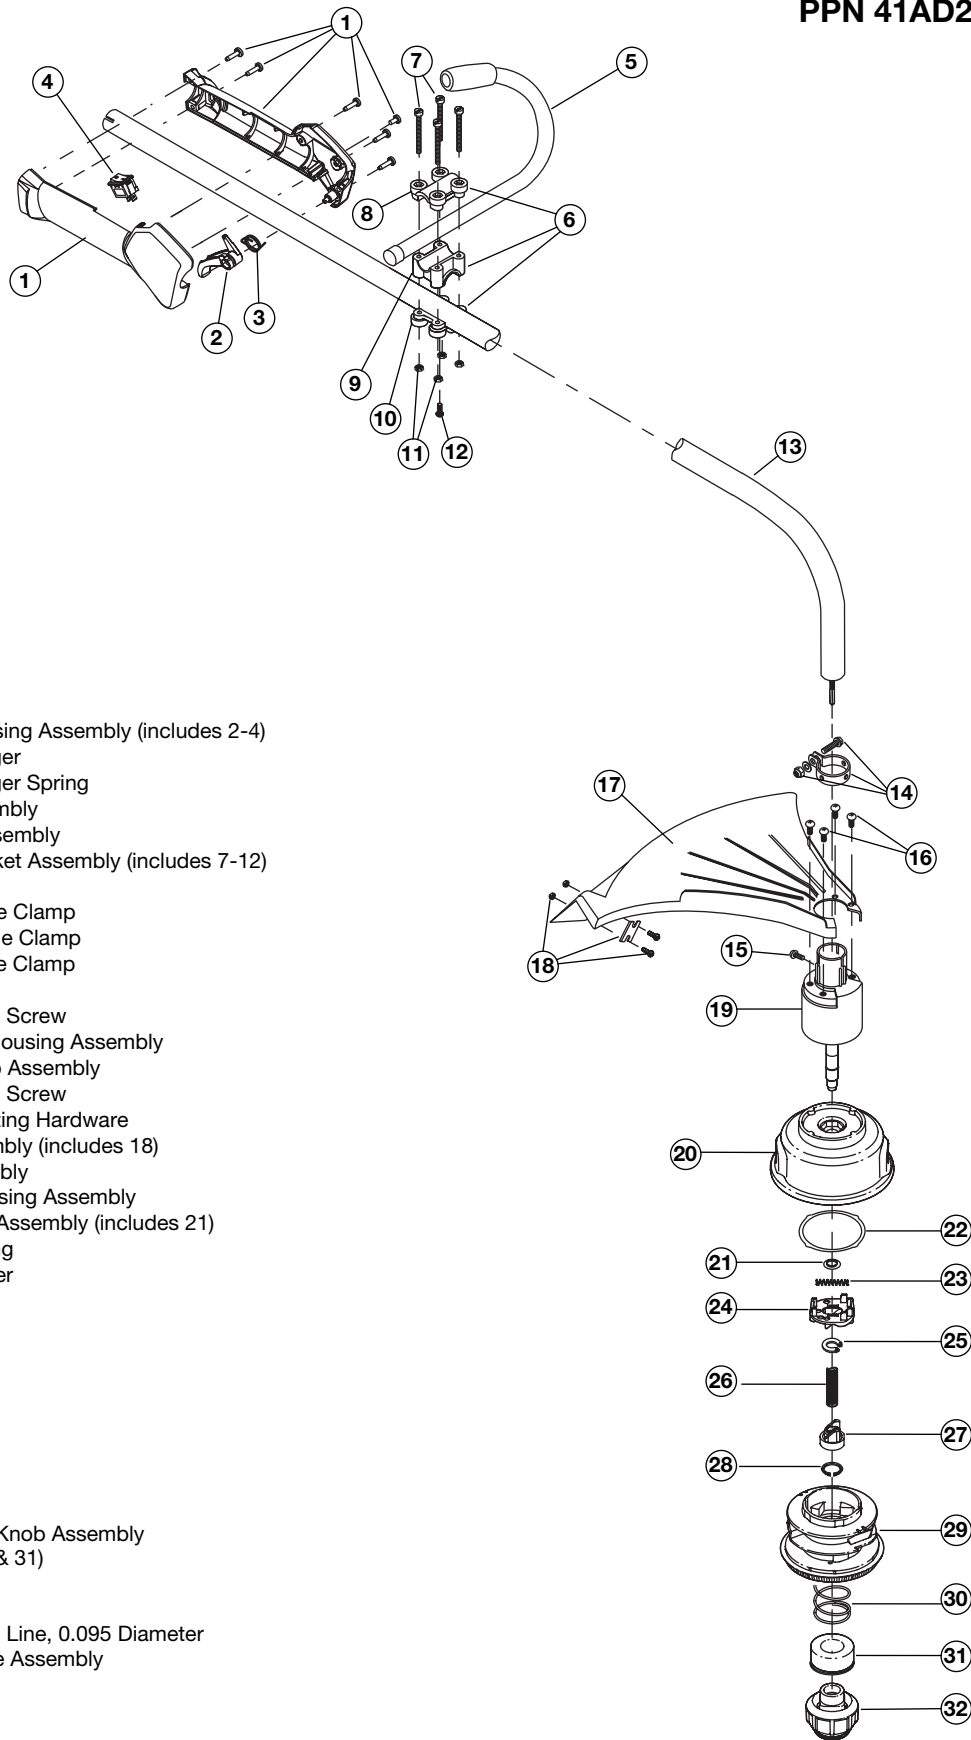

* Parts not shown

PARTS LIST

BOOM AND TRIMMER PARTS - MODEL YM26CO 4-CYCLE GAS TRIMMER PPN 41AD26OG401

Item	Part No.	Description
1	753-04234	Throttle Housing Assembly (includes 2-4)
2	753-04119	Throttle Trigger
3	791-182690	Throttle Trigger Spring
4	791-182405	Switch Assembly
5	791-180687	J-Handle Assembly
6	791-683295	Handle Bracket Assembly (includes 7-12)
7	791-181811	Screw
8	791-181812	Upper Handle Clamp
9	791-181813	Middle Handle Clamp
10	791-181814	Lower Handle Clamp
11	791-181815	Nut
12	791-145569	Anti-Rotation Screw
13	753-05323	Drive Shaft Housing Assembly
14	791-153597	Lower Clamp Assembly
15	791-145569	Anti-Rotation Screw
16	791-180531	Shield Mounting Hardware
17	791-181659	Shield Assembly (includes 18)
18	753-05212	Blade Assembly
19	791-181857	Bushing Housing Assembly
20	791-181457	Outer Spool Assembly (includes 21)
21	791-181458	Retaining Ring
22	791-181561	Thrust Washer
23	791-181459	Small Spring
24	753-04257	Slider
25	791-181532	E-Clip
26	791-181531	Spring
27	791-181462	Plunger
28	791-181463	C-Clip
29	791-181464	Inner Reel
30	791-181465B	Large Spring
31	791-181467	Foam Seal
32	791-181468B	Bump Head Knob Assembly (includes 30 & 31)