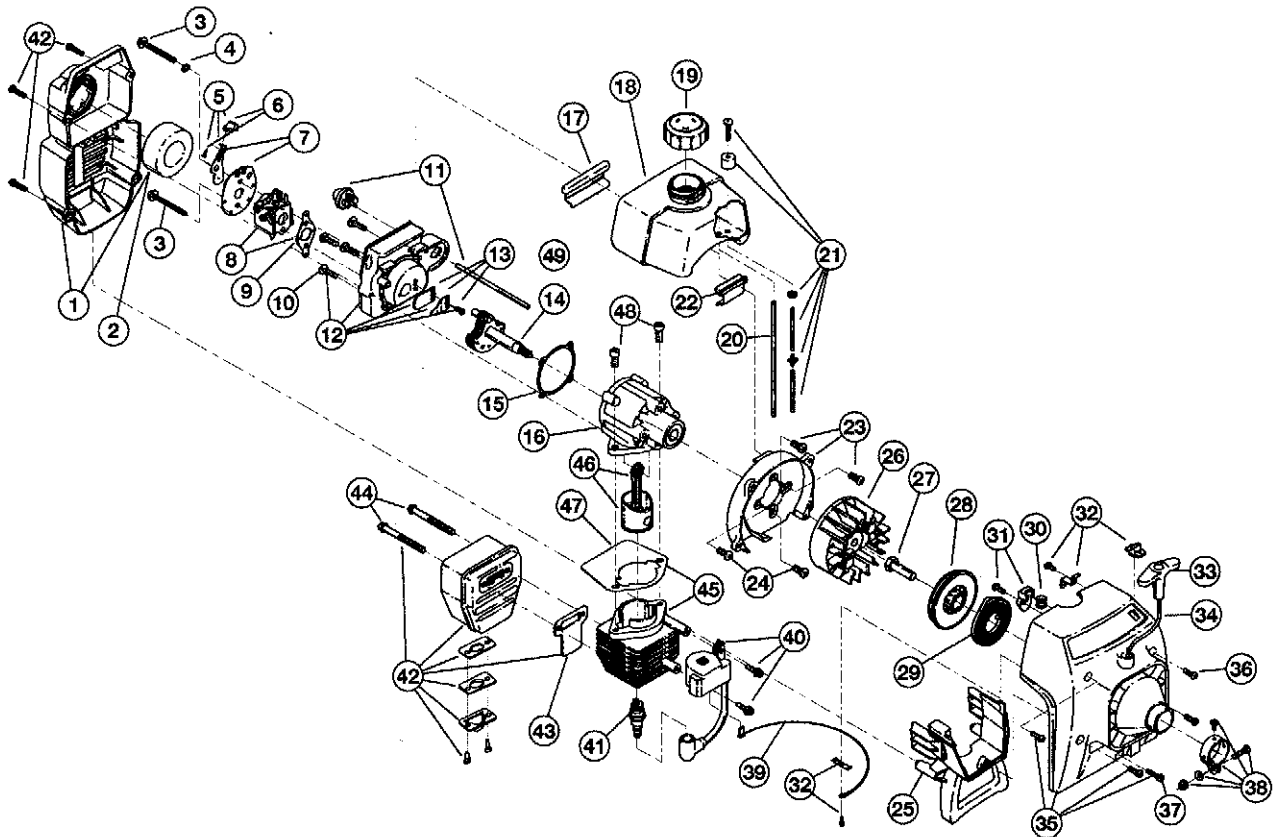

**ENGINE PARTS - MODEL 2800M
2-CYCLE GAS TRIMMER
PPN 41AD280G700**

Item	Part No.	Description	Item	Part No.	Description
1	753-04105	Air Cleaner/Muffler Cover Assembly (includes 2 & 42)	31	791-181889	Pulley Retainer Assembly
2	791-180350B	Air Cleaner Filter	32	791-182827	Switch Assembly (includes 39)
3	791-180351	Carburetor Mounting Screw Assembly	33	791-181079	Pull Handle
4	791-180226	Wavey Washer	34	791-613103	Rope
5	791-182160	Choke Lever Assembly (includes 6)	35	791-182828	Starter Housing Assembly (includes 28-34 & 39)
6	791-182161	Choke Knob and Screw	36	791-181862	Housing Screw
7	791-182162	Choke Lever and Plate (includes 5)	37	791-181345	Cover Screw
8	753-04106	Carburetor Assembly (includes 9)	38	791-153597	Upper Clamp Assembly
9	791-610675	Carburetor Gasket	39	753-04109	Wire Lead
10	791-181860	Carb Mount Screw	40	753-04109	Module Assembly
11	791-683974B	Primer and Hose Assembly	41	791-610311B	Spark Plug
12	753-1196	Carb Mount Assembly (includes 10 & 15)	42	753-04110	Muffler Assembly (includes 43-45)
13	791-684451	Reed Assembly	43	791-182065	Exhaust Gasket
14	791-181866	Power Shaft Assembly	44	791-147575	Muffler Mounting Bolt Assembly
15	753-1208	Crank Case Gasket	45	753-04111	Cylinder Assembly (includes 48 & 49)
16	791-181865	Crank Case Service Assembly (includes 10, 14 & 24)	46	753-1207	Piston and Rod Assembly
17	791-612134	Rear Mounting Pad	47	753-1197	Cylinder Gasket
18	791-181152	Fuel Tank Assembly (includes 19-21)	48	791-182723	Cylinder Bolt
19	791-182612	Fuel Cap Assembly	*	753-04134	Engine Gasket Kit
20	791-181168	Fuel Return Line	*	791-180602	O.E.M. Carburetor Repair Kit (Walbro)
21	791-683398	Fuel Line Assembly	*	791-180090	O.E.M. Carburetor Repair Kit (Zama)
22	791-145308	Front Mounting Pad	*	791-181069	Gasket Diaphragm Repair Kit (Walbro)
23	791-153520	Shroud Assembly (includes 24)	*	791-180091	Gasket Diaphragm Repair Kit (Zama)
24	791-181861	Shroud Screw	*	753-1209	Piston Ring
25	791-182064	Shroud Extension and Stand	*	753-04146	Short Block Assembly (includes 10, 14, 16, 24, 41, 46-49)
26	791-181867	Flywheel Assembly	*	791-181501	Starter Housing Screw Set
27	791-610303	Square Nut Drive	*	791-610309	Crankcase Seal
28	791-181597	Recoil Pulley Assembly	*		Not Shown
29	791-613102	Recoil Spring			
30	791-611061	Rope Guide