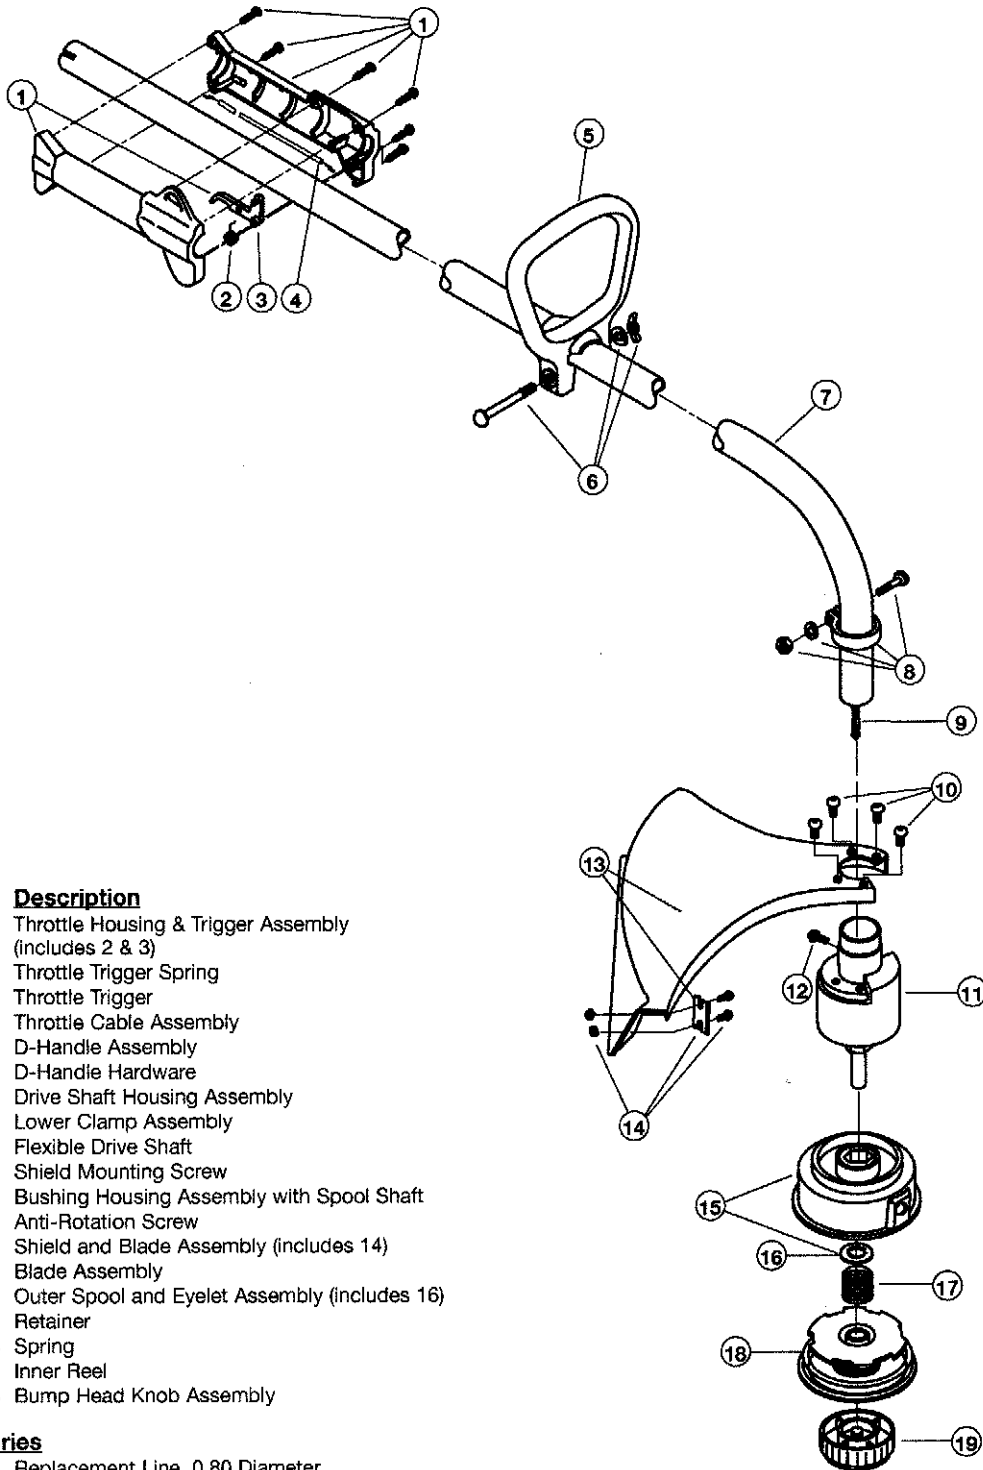

BOOM AND TRIMMER PARTS - MODEL 2800M

2-CYCLE GAS TRIMMER

PPN 41AD280G700

Item	Part No.	Description
1	791-182093	Throttle Housing & Trigger Assembly (includes 2 & 3)
2	791-610314	Throttle Trigger Spring
3	791-180975	Throttle Trigger
4	791-182068	Throttle Cable Assembly
5	791-153064	D-Handle Assembly
6	791-153317	D-Handle Hardware
7	791-181893	Drive Shaft Housing Assembly
8	791-153597	Lower Clamp Assembly
9	791-682064	Flexible Drive Shaft
10	791-180531	Shield Mounting Screw
11	791-181784	Bushing Housing Assembly with Spool Shaft
12	791-145569	Anti-Rotation Screw
13	791-181659	Shield and Blade Assembly (includes 14)
14	791-181823	Blade Assembly
15	791-153619	Outer Spool and Eyelet Assembly (includes 16)
16	791-610660	Retainer
17	791-610317B	Spring
18	791-610318	Inner Reel
19	791-153066B	Bump Head Knob Assembly