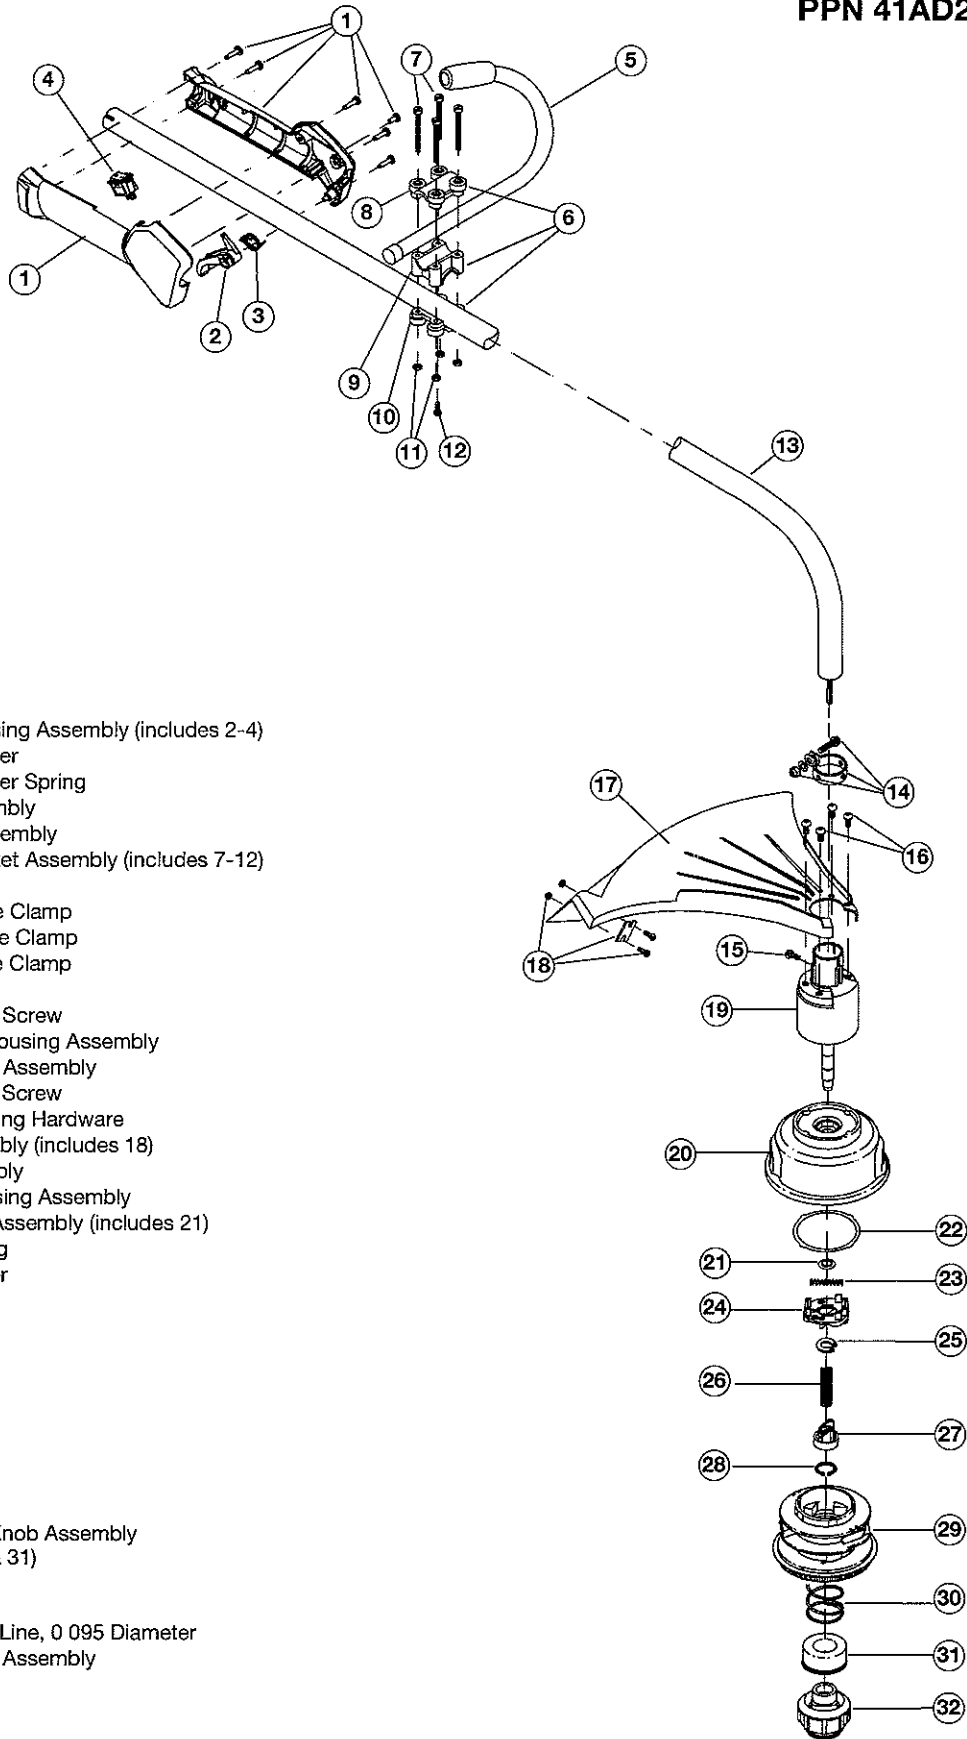

* Parts not shown

PARTS LIST

BOOM AND TRIMMER PARTS - MODEL YM26CO 4-CYCLE GAS TRIMMER PPN 41AD26OG401

Item	Part No.	Description
1	753-04234	Throttle Housing Assembly (includes 2-4)
2	753-04119	Throttle Trigger
3	791-182690	Throttle Trigger Spring
4	791-182405	Switch Assembly
5	791-180687	J-Handle Assembly
6	791-683295	Handle Bracket Assembly (includes 7-12)
7	791-181811	Screw
8	791-181812	Upper Handle Clamp
9	791-181813	Middle Handle Clamp
10	791-181814	Lower Handle Clamp
11	791-181815	Nut
12	791-145569	Anti-Rotation Screw
13	753-05323	Drive Shaft Housing Assembly
14	791-153597	Lower Clamp Assembly
15	791-145569	Anti-Rotation Screw
16	791-180531	Shield Mounting Hardware
17	791-181659	Shield Assembly (includes 18)
18	753-05212	Blade Assembly
19	791-181857	Bushing Housing Assembly
20	791-181457	Outer Spool Assembly (includes 21)
21	791-181458	Retaining Ring
22	791-181561	Thrust Washer
23	791-181459	Small Spring
24	753-04257	Slider
25	791-181532	E-Clip
26	791-181531	Spring
27	791-181462	Plunger
28	791-181463	C-Clip
29	791-181464	Inner Reel
30	791-181465B	Large Spring
31	791-181467	Foam Seal
32	791-181468B	Bump Head Knob Assembly (includes 30 & 31)