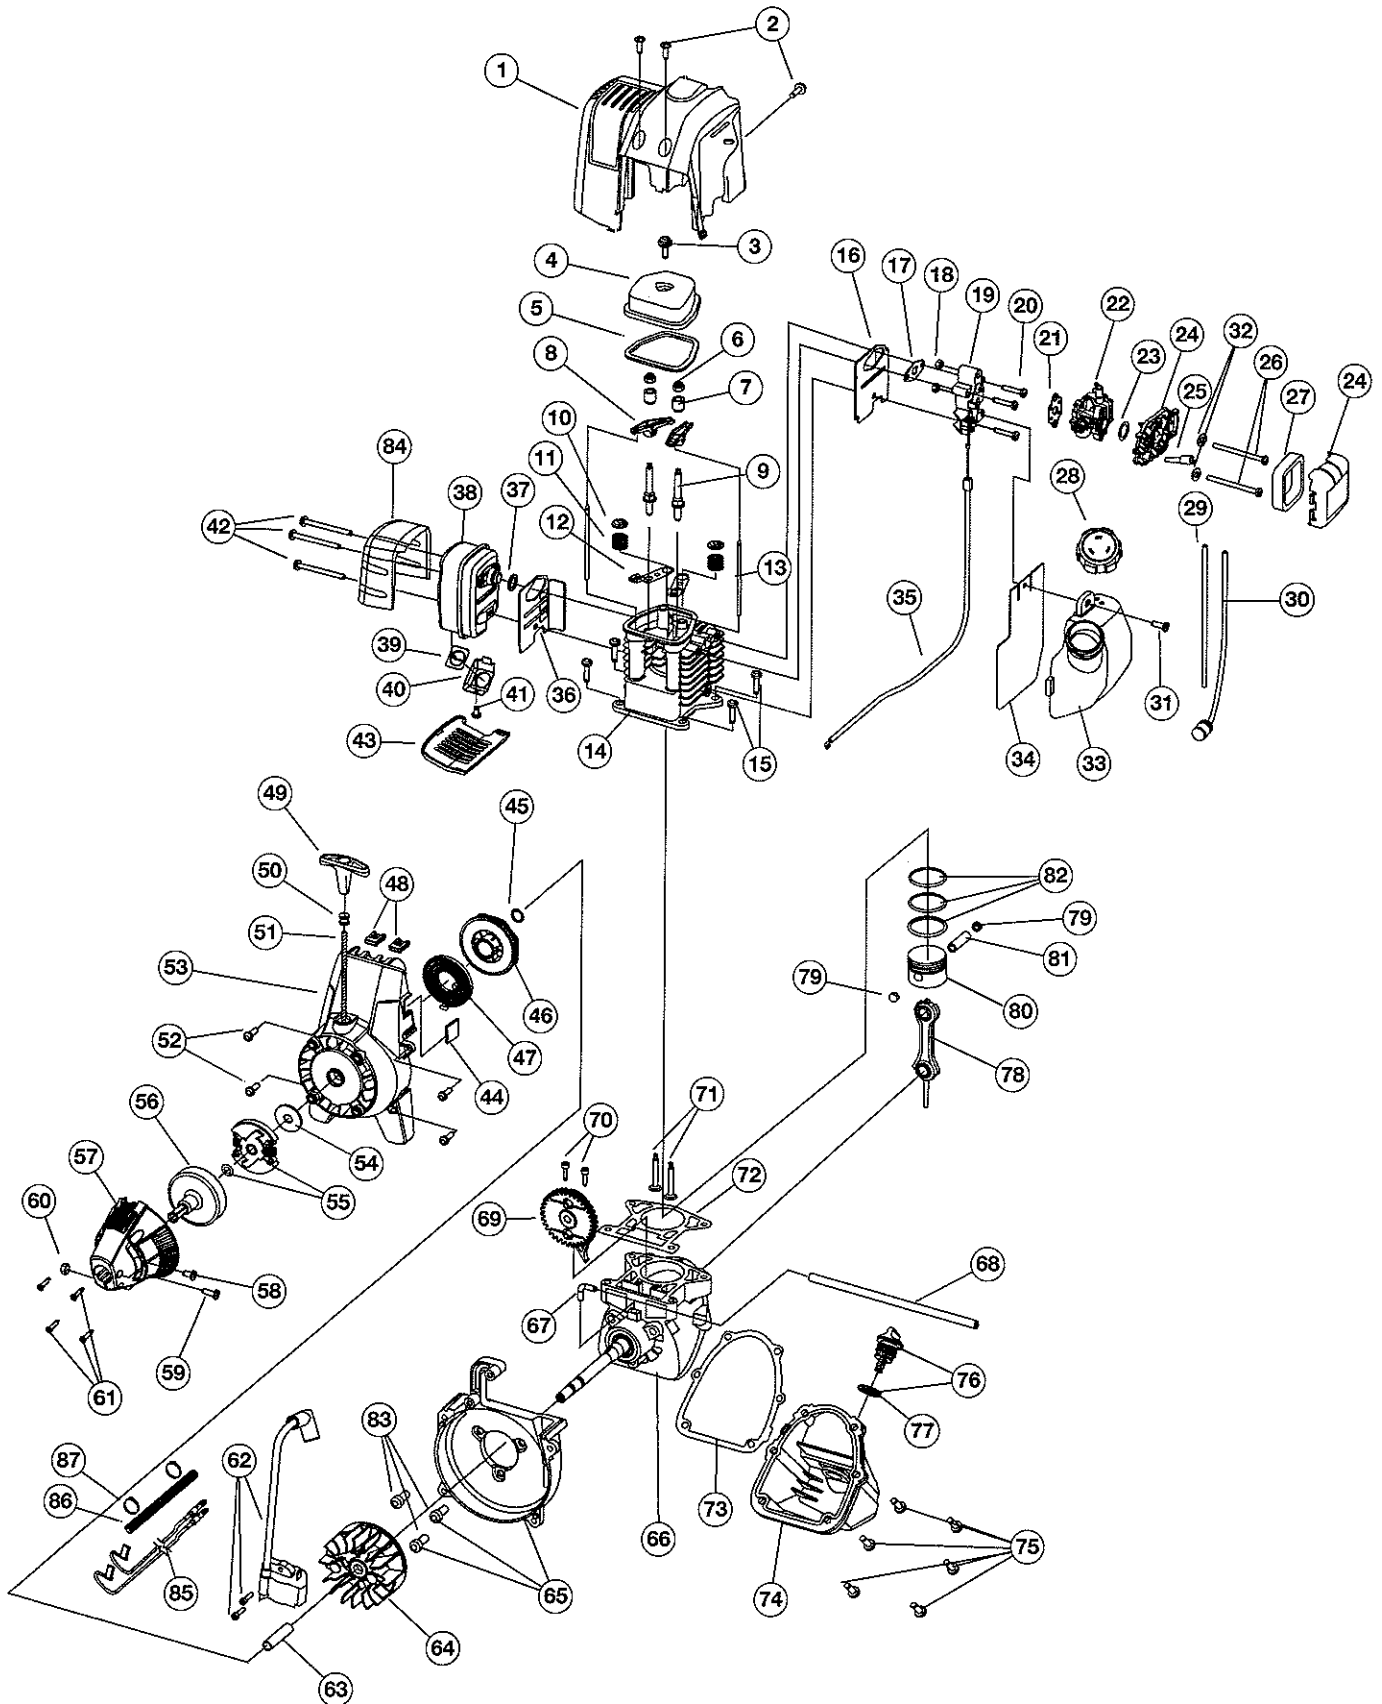

PARTS LIST

ENGINE PARTS - MODEL YM26CO 4-CYCLE GAS TRIMMER PPN 41AD26OG401

PARTS LIST

ENGINE PARTS - MODEL YM26CO 4-CYCLE GAS TRIMMER PPN 41AD26OG401

<u>Item</u>	<u>Part No.</u>	<u>Description</u>	<u>Item</u>	<u>Part No.</u>	<u>Description</u>
1	753-04083	Engine Cover	45	753-04288	Pulley Retainer
2	753-04994	Engine Cover Screws	46	753-1199	Recoil Pulley
3	791-181025	Valve Cover Screw	47	753-04286	Recoil Spring
4	791-182098	Valve Cover	48	791-182366	Nut Clip
5	791-182099	Valve Cover Gasket	49	791-181079	Pull Handle
6	791-182340	Rocker Adjustment Nut	50	791-611061	Rope Guide
7	791-182101	Rocker Arm Pivot	51	791-613103	Rope
8	791-182100	Rocker Arm	52	791-181020	Starter Housing Screw
9	791-182341	Rocker Arm Stud	53	753-04314	Starter Housing Assembly (includes 45-52)
10	791-182103	Valve Spring Retainer	54	791-182396	Clutch Washer
11	791-181038	Valve Spring	55	753-1238	Clutch with Spacer
12	791-182102	Push Rod Guide	56	791-153592	Clutch Drum
13	791-181033	Push Rod	57	753-1239	Clutch Cover
14	753-04816	Cylinder Assembly (includes 9, 12 15 71 & 72)	58	791-182519	Anti-Rotation Screw
15	791-181003	Cylinder Screw	59	753-1240	Screw
16	791-182345	Intake Baffle	60	753-1241	Nut
17	791-182749	Carburetor Mount Gasket	61	791-181345	Clutch Cover Screw
18	791-181034	Nut	62	753-04298	Ignition Module Assembly
19	791-182347	Carburetor Mount (includes 18)	63	791-181065	Spacer
20	791-182348	Carburetor Mount Screw	64	753-04299	Flywheel
21	791-182732	Carburetor Gasket	65	791-182743	Shroud Assembly (includes 83)
22	753-04745	Carburetor with Primer	66	753-05160	Crankcase Assembly (includes 67 & 68)
23	791-181751	O-Ring, Carburetor	67	791-182375	Breather Fitting
24	753-04305	Air Filter Assembly (includes 27)	68	791-182379	Breather Hose
25	791-182097	Breather Tube	69	753-04919	Cam Bracket Assembly
26	791-181750	Air Filter Mounting Screw	70	791-181012	Cam Bracket Screw
27	791-181757	Air Filter	71	791-181040	Valves, Intake and Exhaust
28	753-04033	Fuel Cap	72	791-182374	Cylinder Gasket
29	791-182352	Fuel Return Line	73	791-181018	Oil Pan Gasket
30	791-182353	Fuel Pick-Up Line with Filter	74	791-182377	Oil Pan (includes 73 & 75)
31	753-04510	Screw	75	791-181020	Oil Pan Screw
32	791-182409	Washer	76	753-04041	Dipstick Assembly (includes 77)
33	753-04085	Fuel Tank Assembly (includes 28-30)	77	791-182290	O-Ring
34	791-182356	Fuel Tank Shield	78	791-181009	Connecting Rod
35	753-04706	Throttle Cable	79	791-181008	Wrist Pin Button
36	791-182358	Muffler Baffle	80	753-1243	Piston (includes 82)
37	791-181048	Muffler Gasket	81	753-05176	Wrist Pin
38	791-182359	Muffler (includes 37, 39-41)	82	791-181005	Piston Ring Set
39	791-180890	Spark Arrestor Screen	83	791-181861	Shroud Screw
40	791-181045	Screen Cover	84	791-182360	Heat Shield
41	791-181046	Screw	85	791-182804	Wire Lead
42	791-182361	Muffler Mounting Screw	86	753-04098	Wire Lead Cover
43	753-04092	Muffler Cover	87	791-160428	Cable Clamp
44	791-182537	Wire Grommet	*	791-180852B	Spark Plug
			*	753-04818	Short Block Assembly (includes 3-14, 65-82)

* Parts not shown