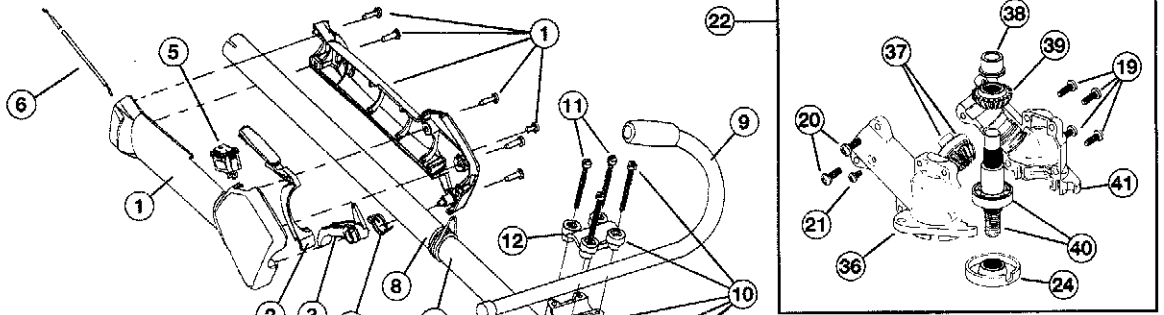

BOOM AND TRIMMER PARTS - MODEL BL250

2-CYCLE GAS TRIMMER

PPN 41AD250G163

Item	Part No.	Description
1	791-00040	Throttle Housing and Trigger Assembly (includes 2-5)
2	791-00041	Throttle Trigger Lock-Out
3	791-00042	Throttle Trigger
4	791-182690	Throttle Trigger Spring
5	791-182405	Switch Assembly
6	791-182877	Throttle Cable Assembly
7	791-610327	Harness Clip
8	791-147486	Upper Drive Shaft Housing Assembly
9	791-180286	J-Handle Assembly
10	791-683295	Handle Bracket Assembly (includes 11-16)
11	791-181811	Screw
12	791-181812	Upper Handle Clamp
13	791-181813	Middle Handle Clamp
14	791-181814	Lower Handle Clamp
15	791-181815	Nut
16	791-145569	Anti-Rotation Screw
17	791-683299	Shield and Blade Assembly (includes 18)
18	791-682061	Blade Assembly
19	791-182200	Shield Mount Screw Assembly
20	791-182195	Gearbox Mounting Hardware
21	791-145569	Anti-Rotation Screw
22	791-182193	Gearbox Assembly (includes 20, 21, 24 & 25)
23	791-147492	Blade Shield
24	791-182196	Blade Driver
25	791-147490	Retaining Washer
26	791-612483	Spool Shaft
27	791-683301	Outer Spool and Eyelet Assembly
28	791-612026	Retainer
29	791-610636	Spring
30	791-147495	Inner Reel
31	791-180814	Bump Head Knob Assembly
32	791-145873	4-Tooth Blade
33	791-683304	Guard Mount Screws
34	791-181699	Nut
35	791-181817	Flexible Drive Shaft
36	791-182192	Right Housing
37	791-182194	Pinion Gear Assembly
38	791-182199	Output Shaft Bushing
39	791-182198	Output Shaft Gear
40	791-182197	Output Shaft Assembly (includes 38 & 39)
41	791-182191	Left Housing
*	791-180014	Blade Retaining Kit (includes 25 & 34)
*	791-613226	Locking Rod Tool
*	791-682075	Shoulder Harness