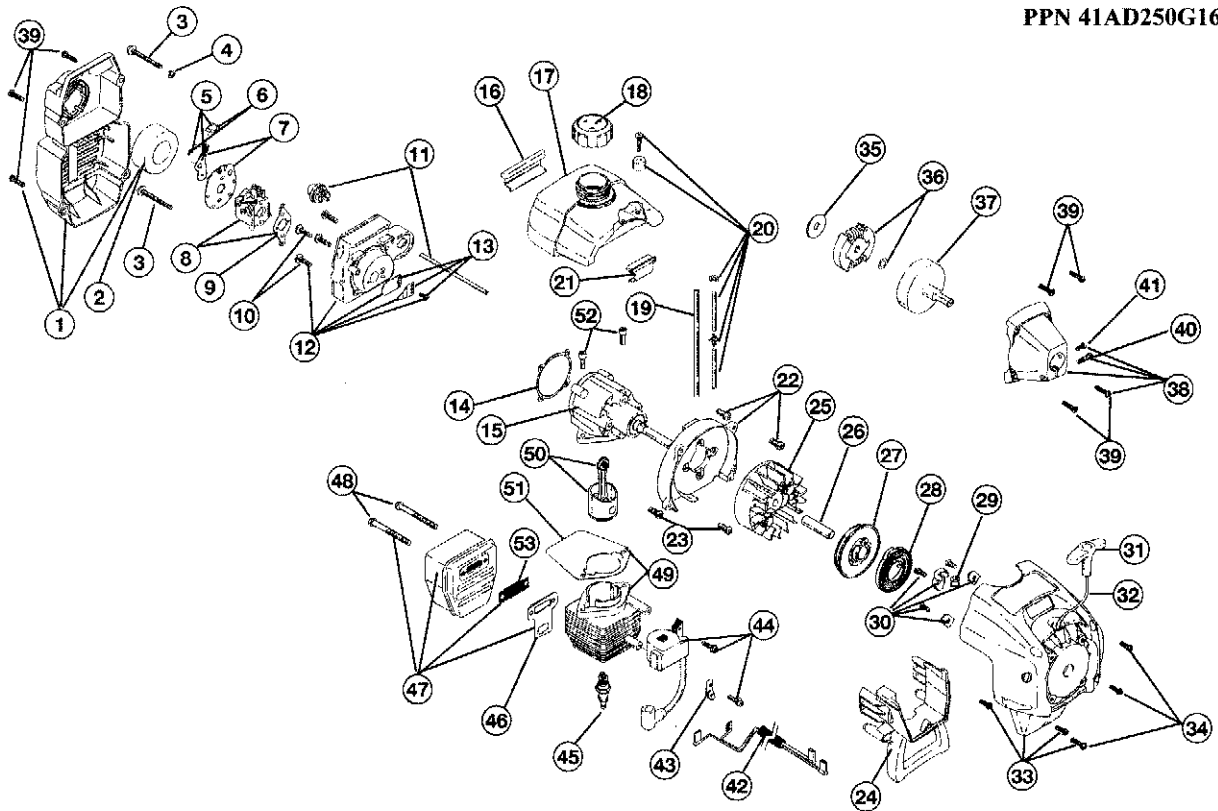

ENGINE PARTS - MODEL BL250

2-CYCLE GAS TRIMMER

PPN 41AD250G163

<u>Item</u>	<u>Part No.</u>	<u>Description</u>	<u>Item</u>	<u>Part No.</u>	<u>Description</u>
1	791-182059	Air Cleaner/Muffler Cover Assembly (includes 2 & 39)	32	791-613103	Rope
2	791-180350	Air Cleaner Filter	33	753-04253	Starter Housing Assembly (includes 27-32 & 34)
3	791-180351	Carburetor Mounting Screw Assembly	34	791-181862	Housing Screw
4	791-180226	Wavey Washer	35	791-182368	Clutch Washer
5	791-182160	Choke Lever Assembly (includes 6)	36	791-181445	Clutch Rotor Assembly (includes 35)
6	791-182161	Choke Knob and Screw	37	791-153592	Clutch Drum Assembly
7	791-182060	Choke Lever and Plate (includes 5)	38	791-182797	Clutch Cover Assembly
8	753-04106	Carburetor Assembly (Includes 9 & 20)	39	791-181345	Cover Screw
9	791-610675	Carburetor Gasket	40	791-181345	Clamping Screw
10	791-181860	Carb Mount Screw	41	791-182519	Anti-Rotation Screw
11	791-683974	Primer and Hose Assembly	42	791-182798	Wire Leads and Sleeve
12	753-1196	Carb Mount Assembly (includes 10)	43	791-182800	Ground Tab
13	791-684451	Reed Assembly	44	753-1205	Module Assembly
14	753-1208	Carburetor Mount Gasket	45	791-610311	Spark Plug
15	753-04129	Crank Case Service Assembly (includes 10 & 23)	46	791-182065	Exhaust Gasket
16	791-612134	Rear Mounting Pad	47	791-182066	Muffler Assembly (includes 46, 48 & 53)
17	791-182617	Fuel Tank Assembly (includes 18-20)	48	791-147575	Muffler Mounting Bolt Assembly
18	791-182612	Fuel Cap Assembly	49	753-1206	Cylinder Assembly (includes 51)
19	791-181168	Fuel Return Line	50	753-1207	Piston and Rod Assembly
20	791-682039	Fuel Line Assembly	51	753-1197	Cylinder Gasket
21	791-145308	Front Mounting Pad	52	791-182723	Cylinder Bolt
22	791-153520	Shroud Assembly	53	791-182747	Spark Arrestor Screen
23	791-181861	Shroud Screw	*	753-04134	Engine Gasket Kit
24	791-182064	Shroud Extension and Stand	*	791-180090	O.E.M. Carburetor Repair Kit
25	791-181867	Flywheel Assembly	*	791-180091	Gasket Diaphragm Repair Kit
26	791-181065	Spacer	*	753-1209	Piston Ring
27	753-04232	Recoil Pulley Assembly	*	753-1210	Short Block Assembly (includes 10, 15, 23, 44, 48-51)
28	791-613102	Recoil Spring	*	791-181599	Clutch Springs (Qty. 2)
29	791-611061	Rope Guide			
30	791-181441	Pulley Retainer Assembly			
31	791-181079	Pull Handle	*	Items Not Shown